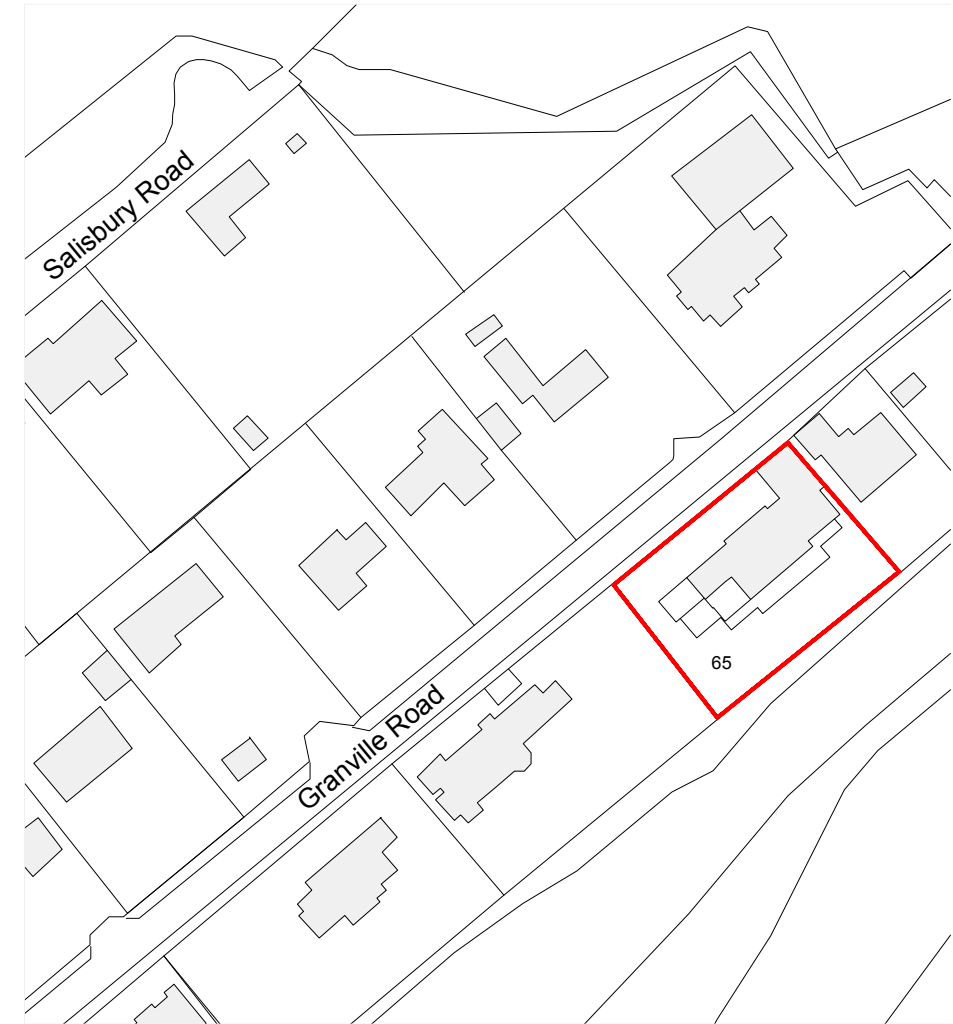

New section of roof

PROJECT	Proposed extension 65 Granville Road, St. Margaret's Bay, Kent
TITLE	LOCATION BLOCK PLAN ROOF PLAN
CLIENT	
SCALE	
DATE	JAN. 2024
DRAWING	01/06/2024
REVISION	N/A