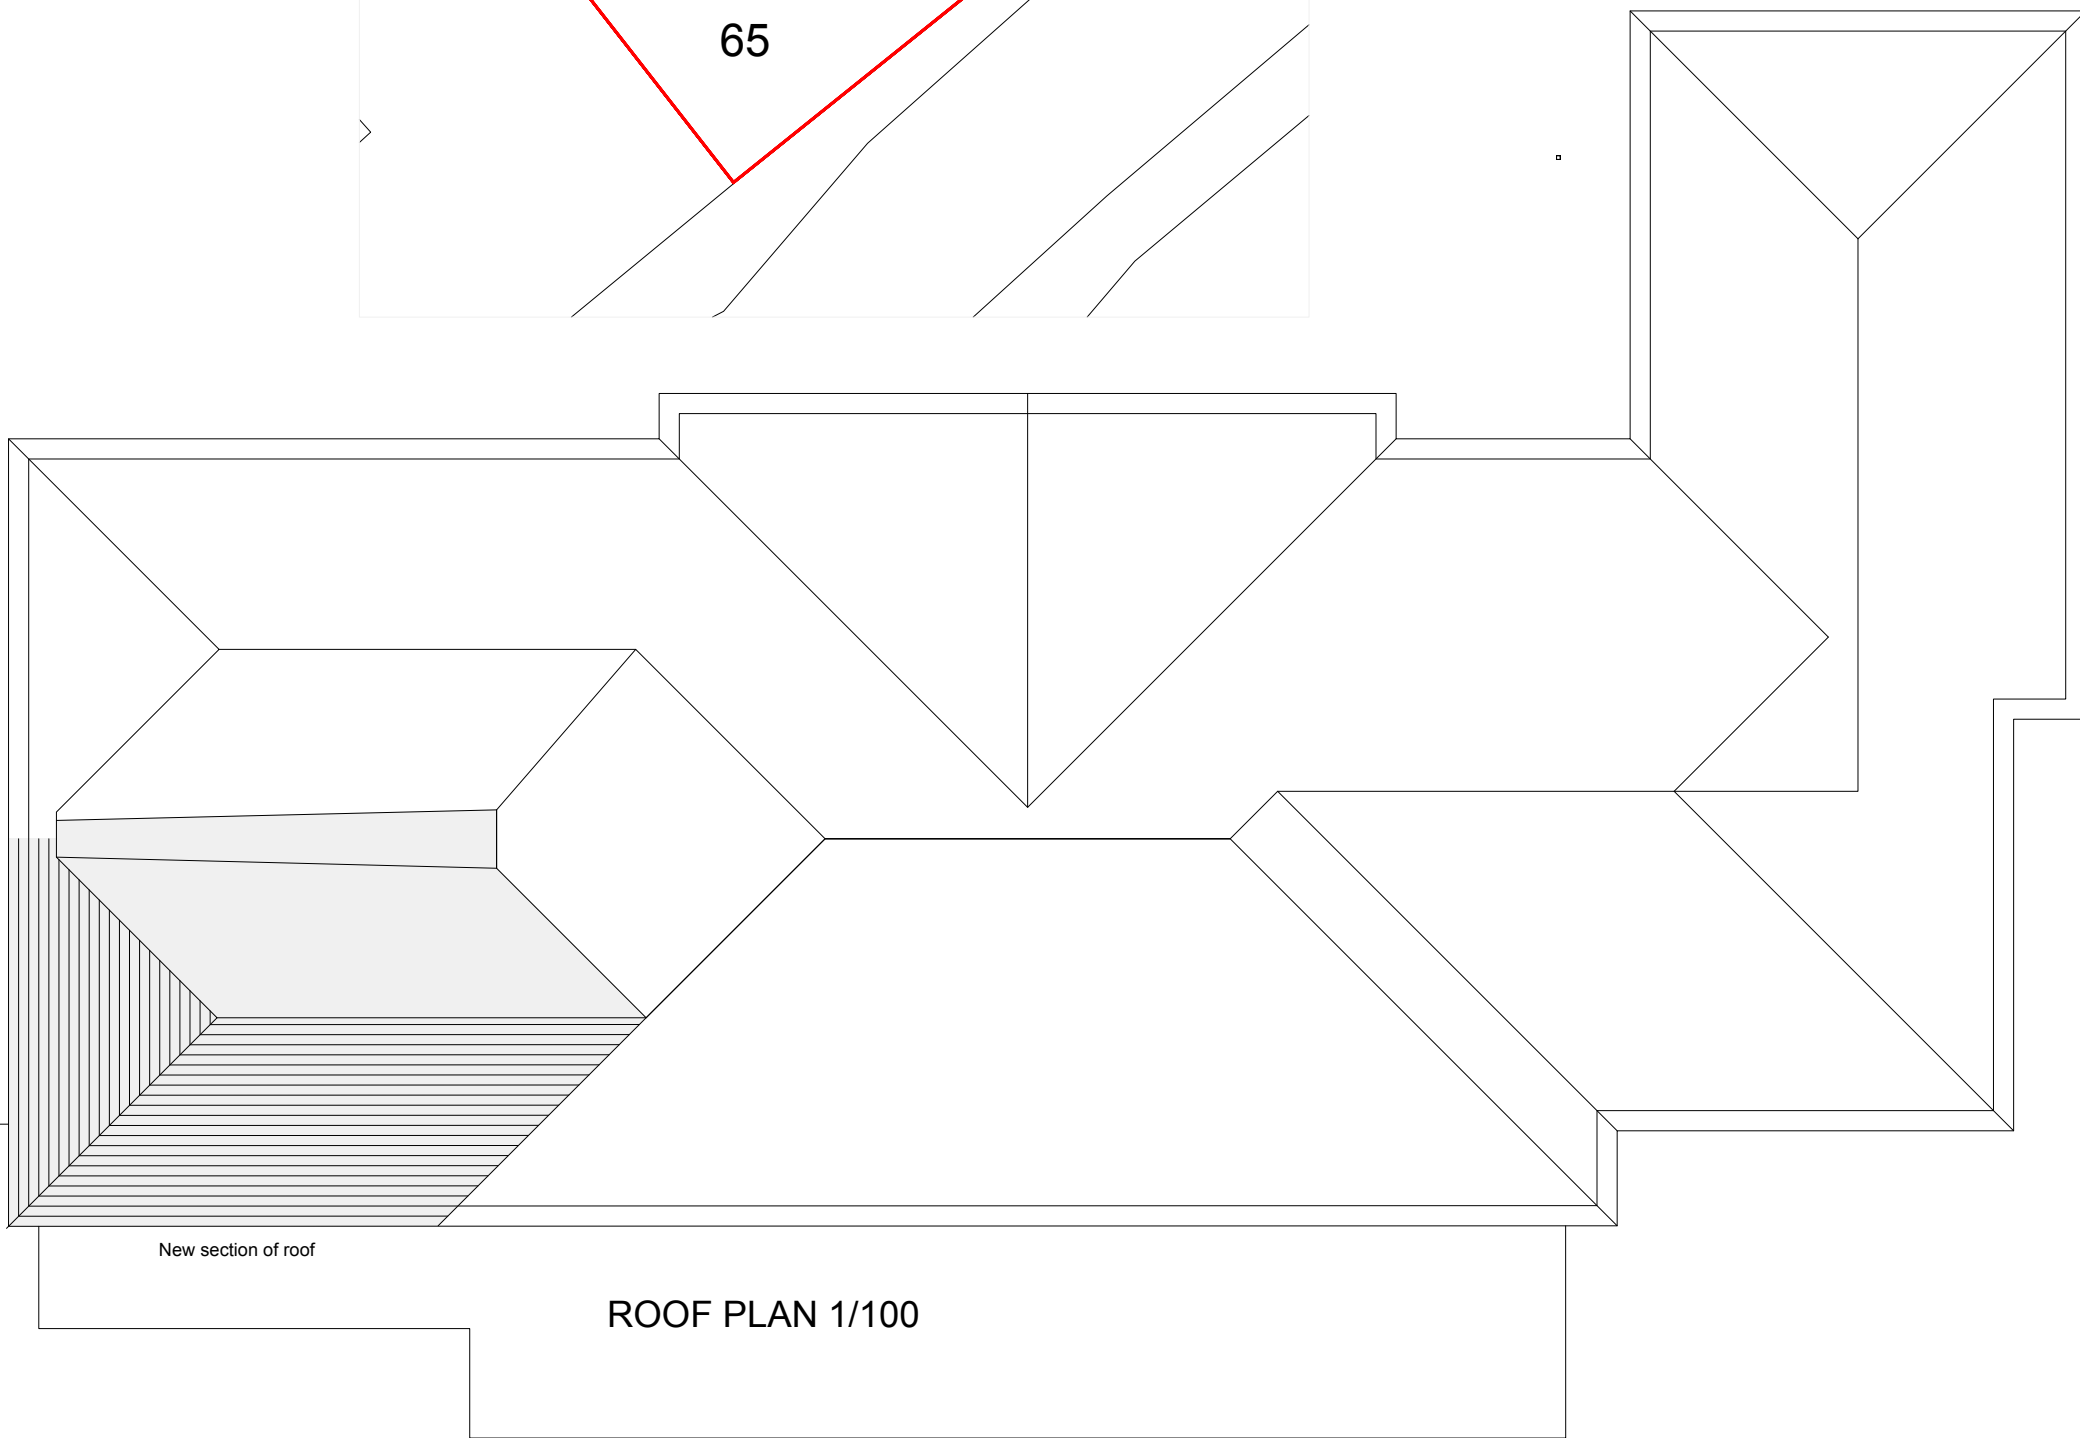

New section of roof

ROOF PLAN 1/100

PROJECT	Proposed extension 65 Granville Road, St. Margaret's Bay, Kent
TITLE	LOCATION BLOCK PLAN ROOF PLAN
CLIENT	
SCALE	
DATE	JAN. 2024
DRAWING	01/06/2024
REVISION	N/A