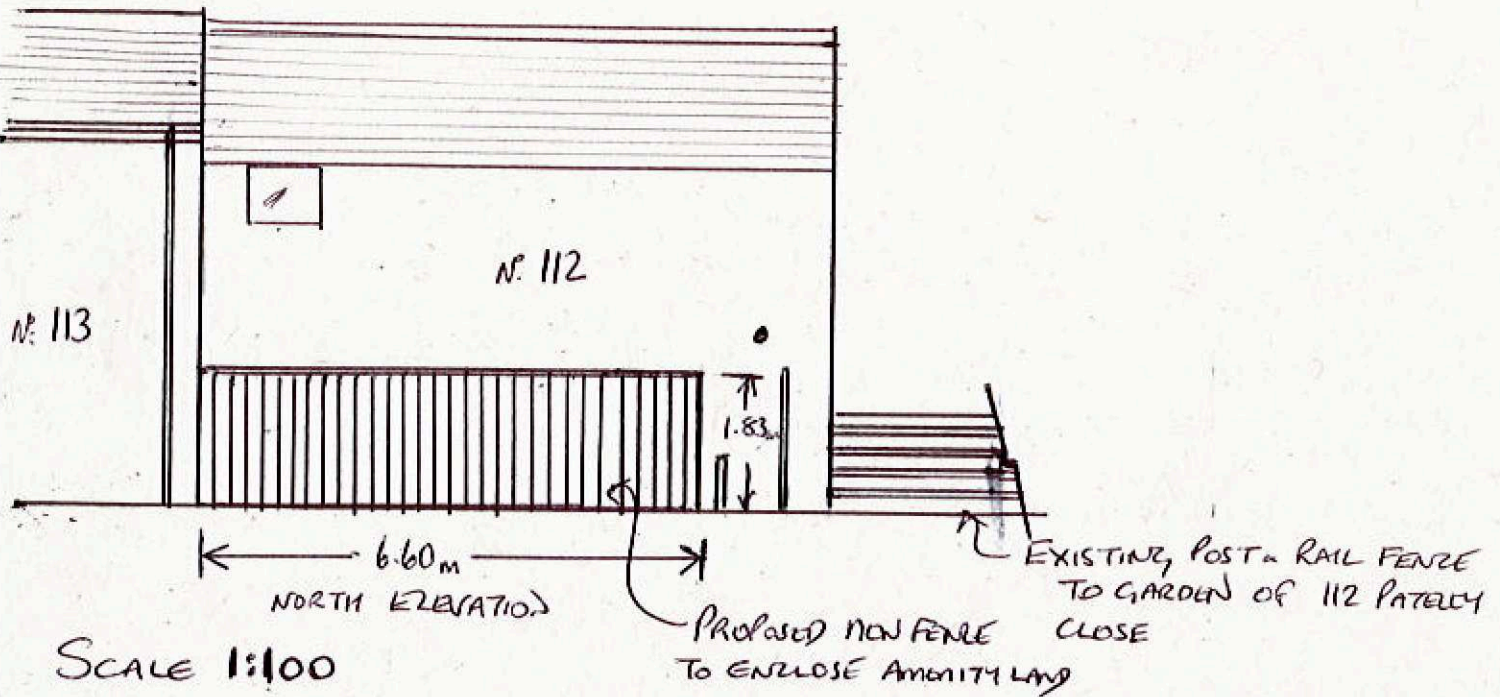

LAND ADJACENT TO 113 PATELEY CLOSE, NEWTON AYCLIFFE

NOTES

ALL WOOD IS TREATED TIMBER
SUPPORTED WITH FENCING, NAILS AND
SET IN CONCRETE

MR MARK BAXTER
113 PATELEY CLOSE
NEWTON AYCLIFFE
DLS TN4
Tel No 07398549070