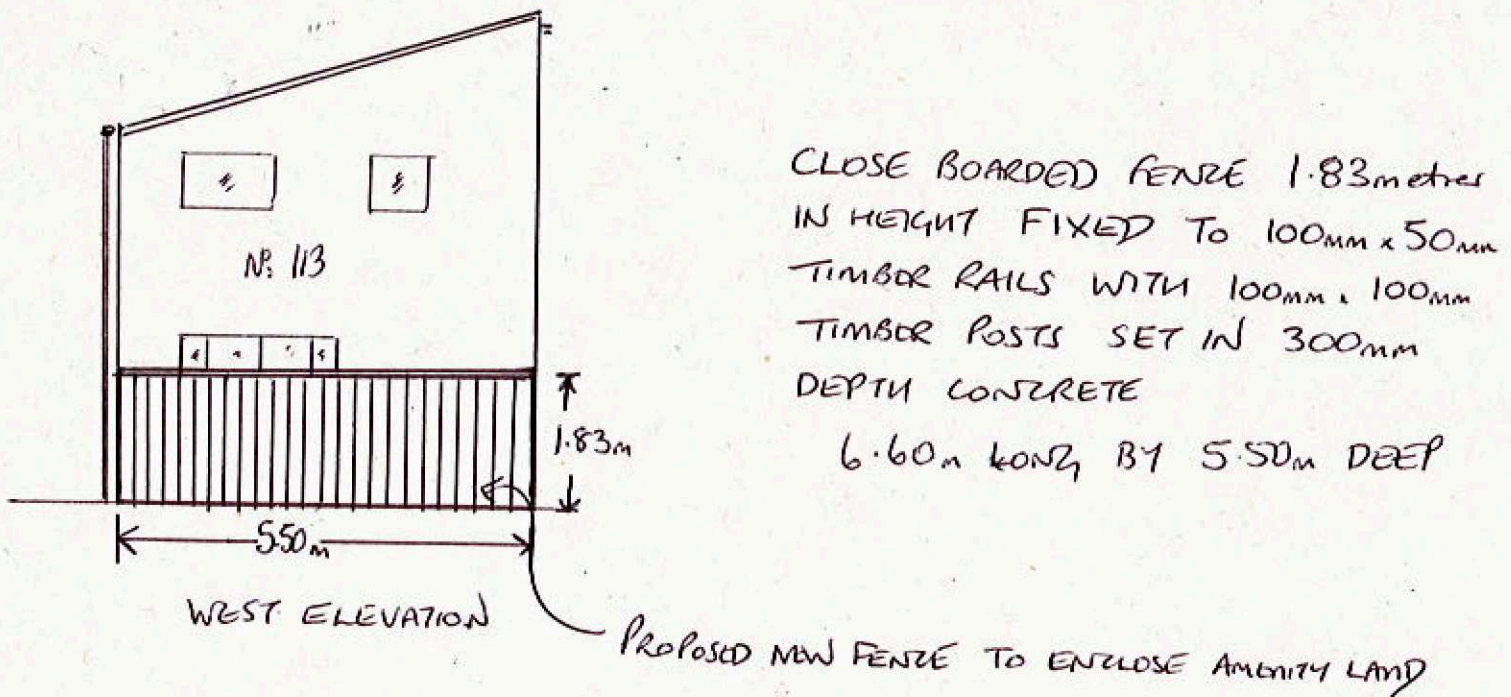

LAND ADJACENT TO 113 PATELEY CLOSE, NEWTON AYCLIFFE

NOTES

ALL WOOD IS TREATED TIMBER
SUPPORTED WITH FENCING, NAILS AND
SET IN CONCRETE

MR MARK BAXTER
113 PATELEY CLOSE
NEWTON AYCLIFFE
DLS TN4
Tel No 07398549070