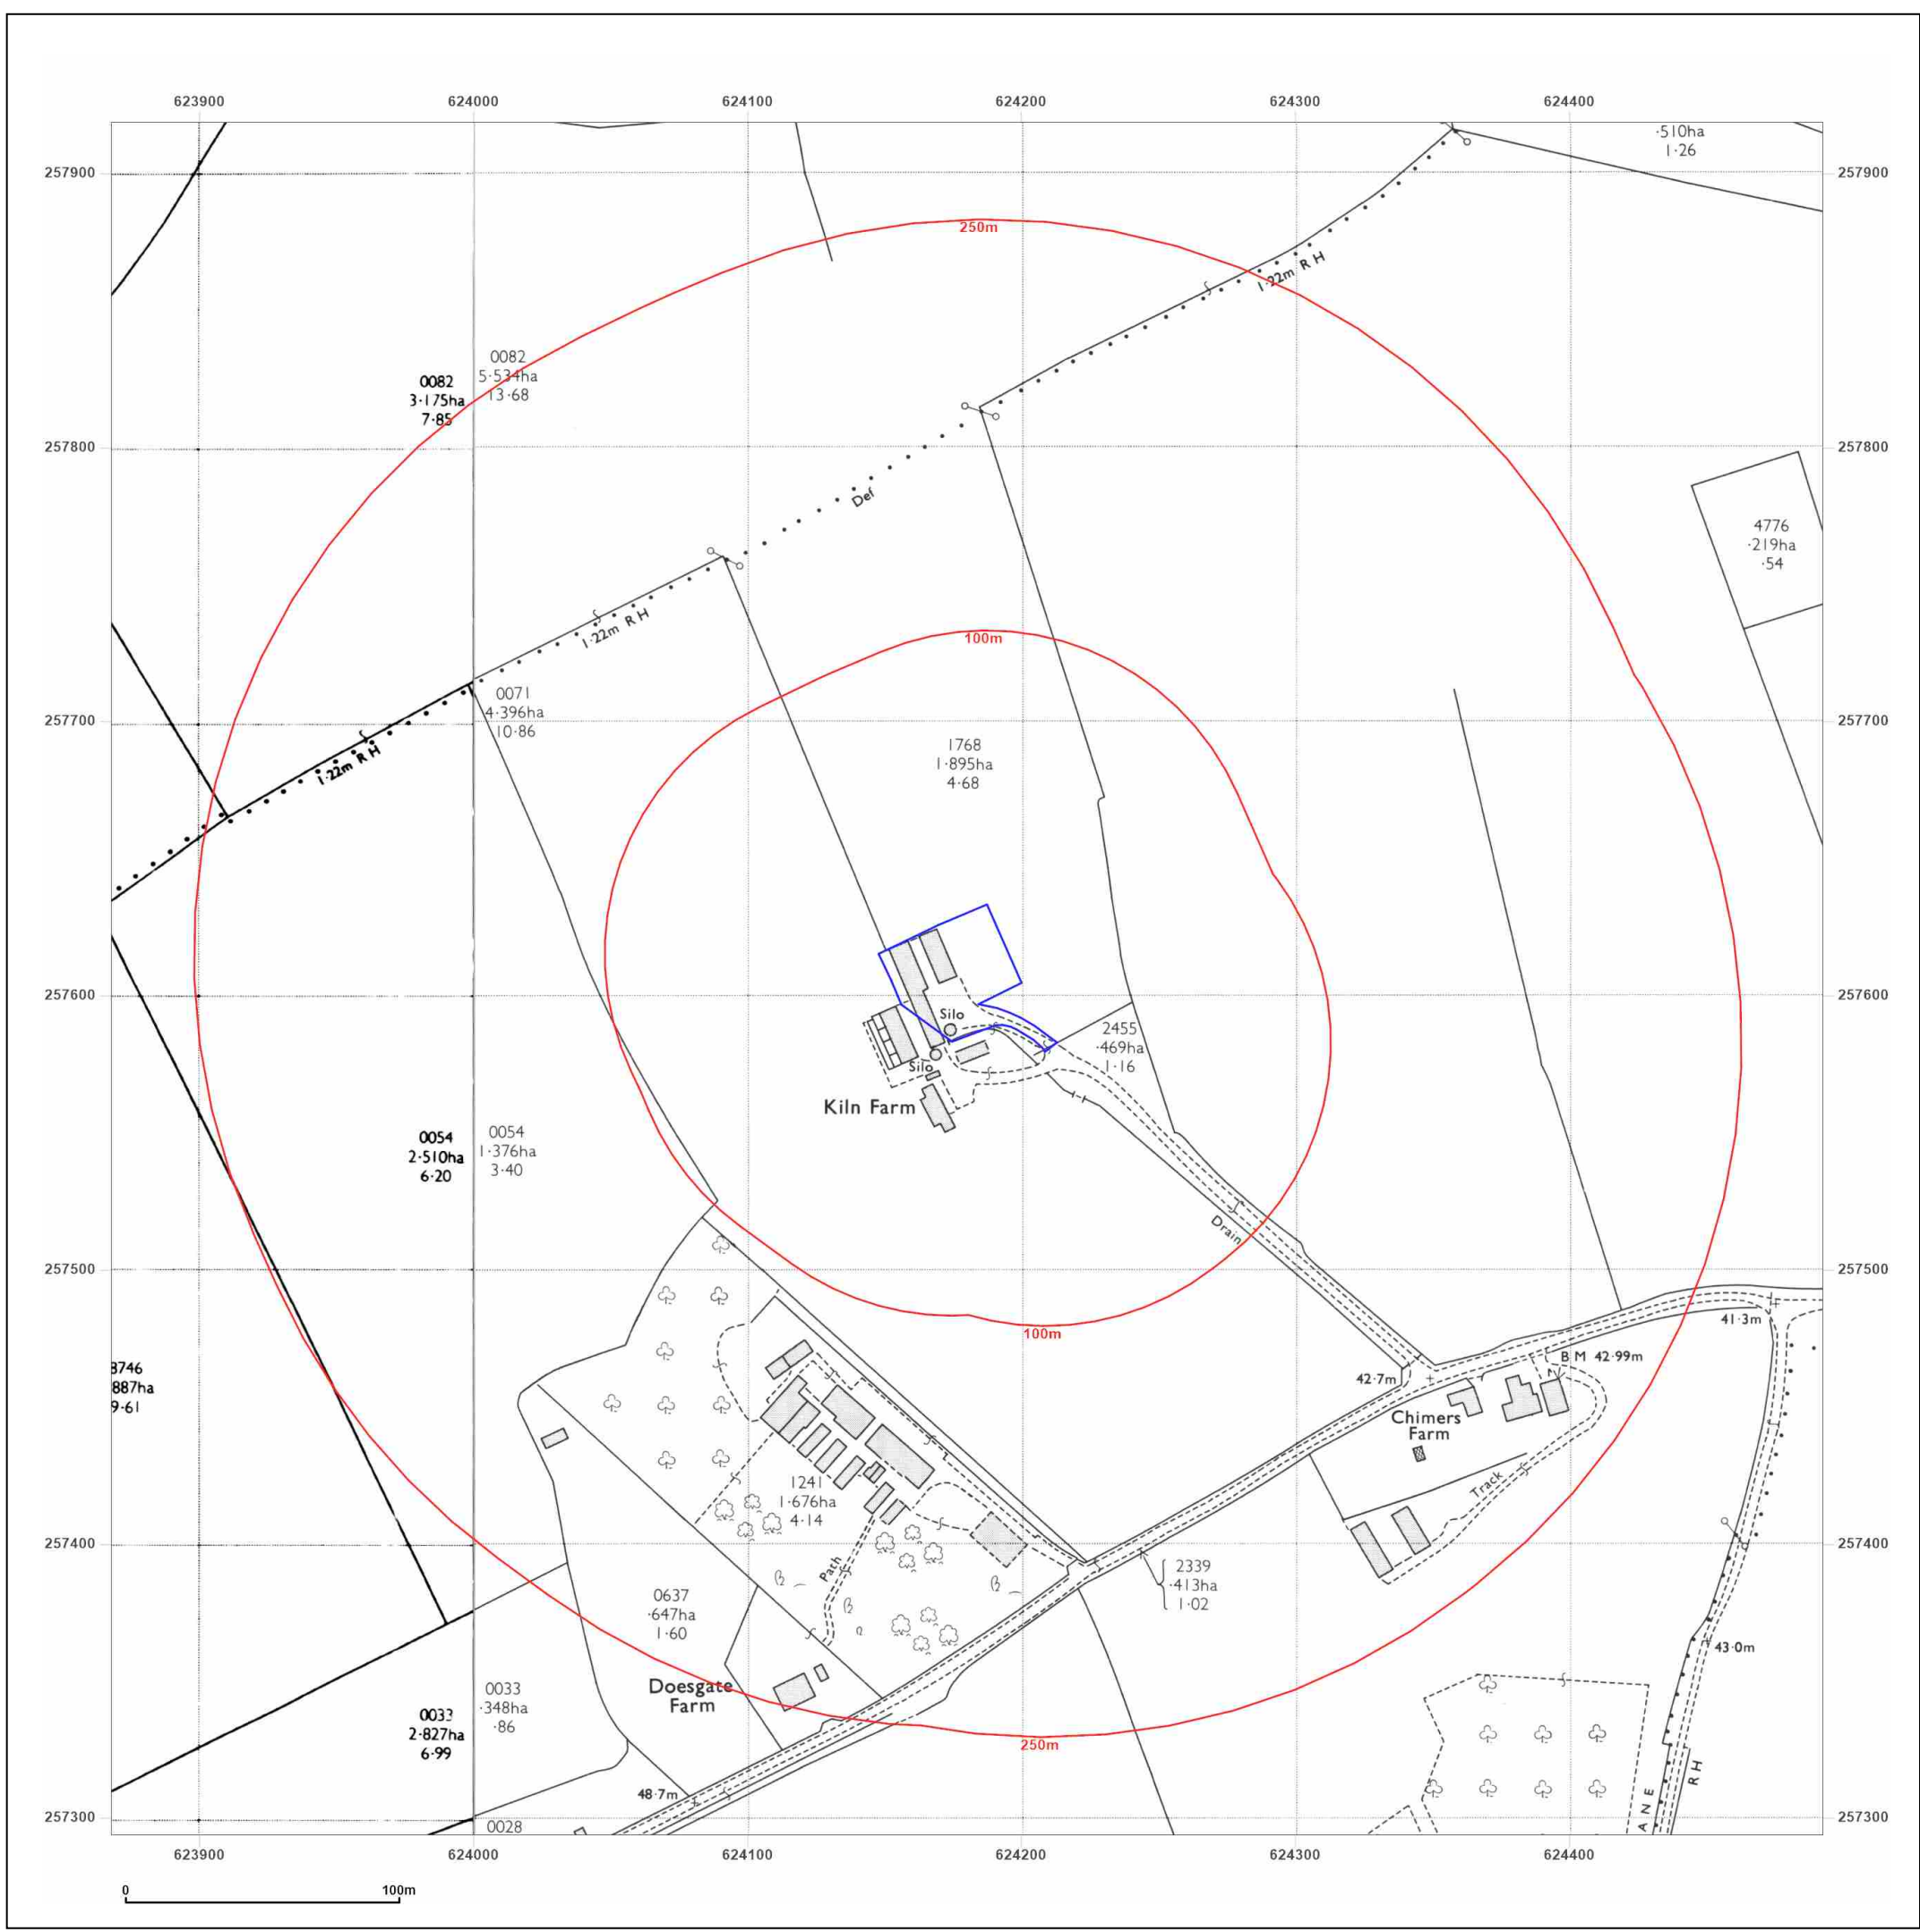

Site Details:

Kiln Farm, Chimer's Lane, Hoo,
IP13 7QF

Client Ref: IE23-047
Report Ref: GS-2EY-G9I-EOZ-TYL
Grid Ref: 624180, 257606

Map Name: County Series

Map date: 1883

Scale: 1:2,500

Printed at: 1:2,500

Surveyed 1883
Revised 1883
Edition N/A
Copyright N/A
Levelled N/A

Site Details:

Kiln Farm, Chimer's Lane, Hoo,
IP13 7QF

Client Ref: IE23-047
Report Ref: GS-2EY-G9I-EOZ-TYL
Grid Ref: 624180, 257606

Map Name: County Series

Map date: 1903

Scale: 1:2,500

Printed at: 1:2,500

Surveyed 1903
Revised N/A
Edition N/A
Copyright N/A
Levelled N/A

Site Details:

Kiln Farm, Chimer's Lane, Hoo,
IP13 7QF

Client Ref: IE23-047
Report Ref: GS-2EY-G9I-EOZ-TYL
Grid Ref: 624180, 257606

Map Name: National Grid

Map date: 1976

Scale: 1:2,500

Printed at: 1:2,500

Surveyed N/A
Revised N/A
Edition N/A
Copyright N/A
Levelled N/A

© Crown copyright and database rights 2018 Ordnance Survey 100035207

Production date: 16 May 2023

Map legend available at:
www.groundsure.com/sites/default/files/groundsure_legend.pdf

Site Details:

Kiln Farm, Chimer's Lane, Hoo,
IP13 7QF