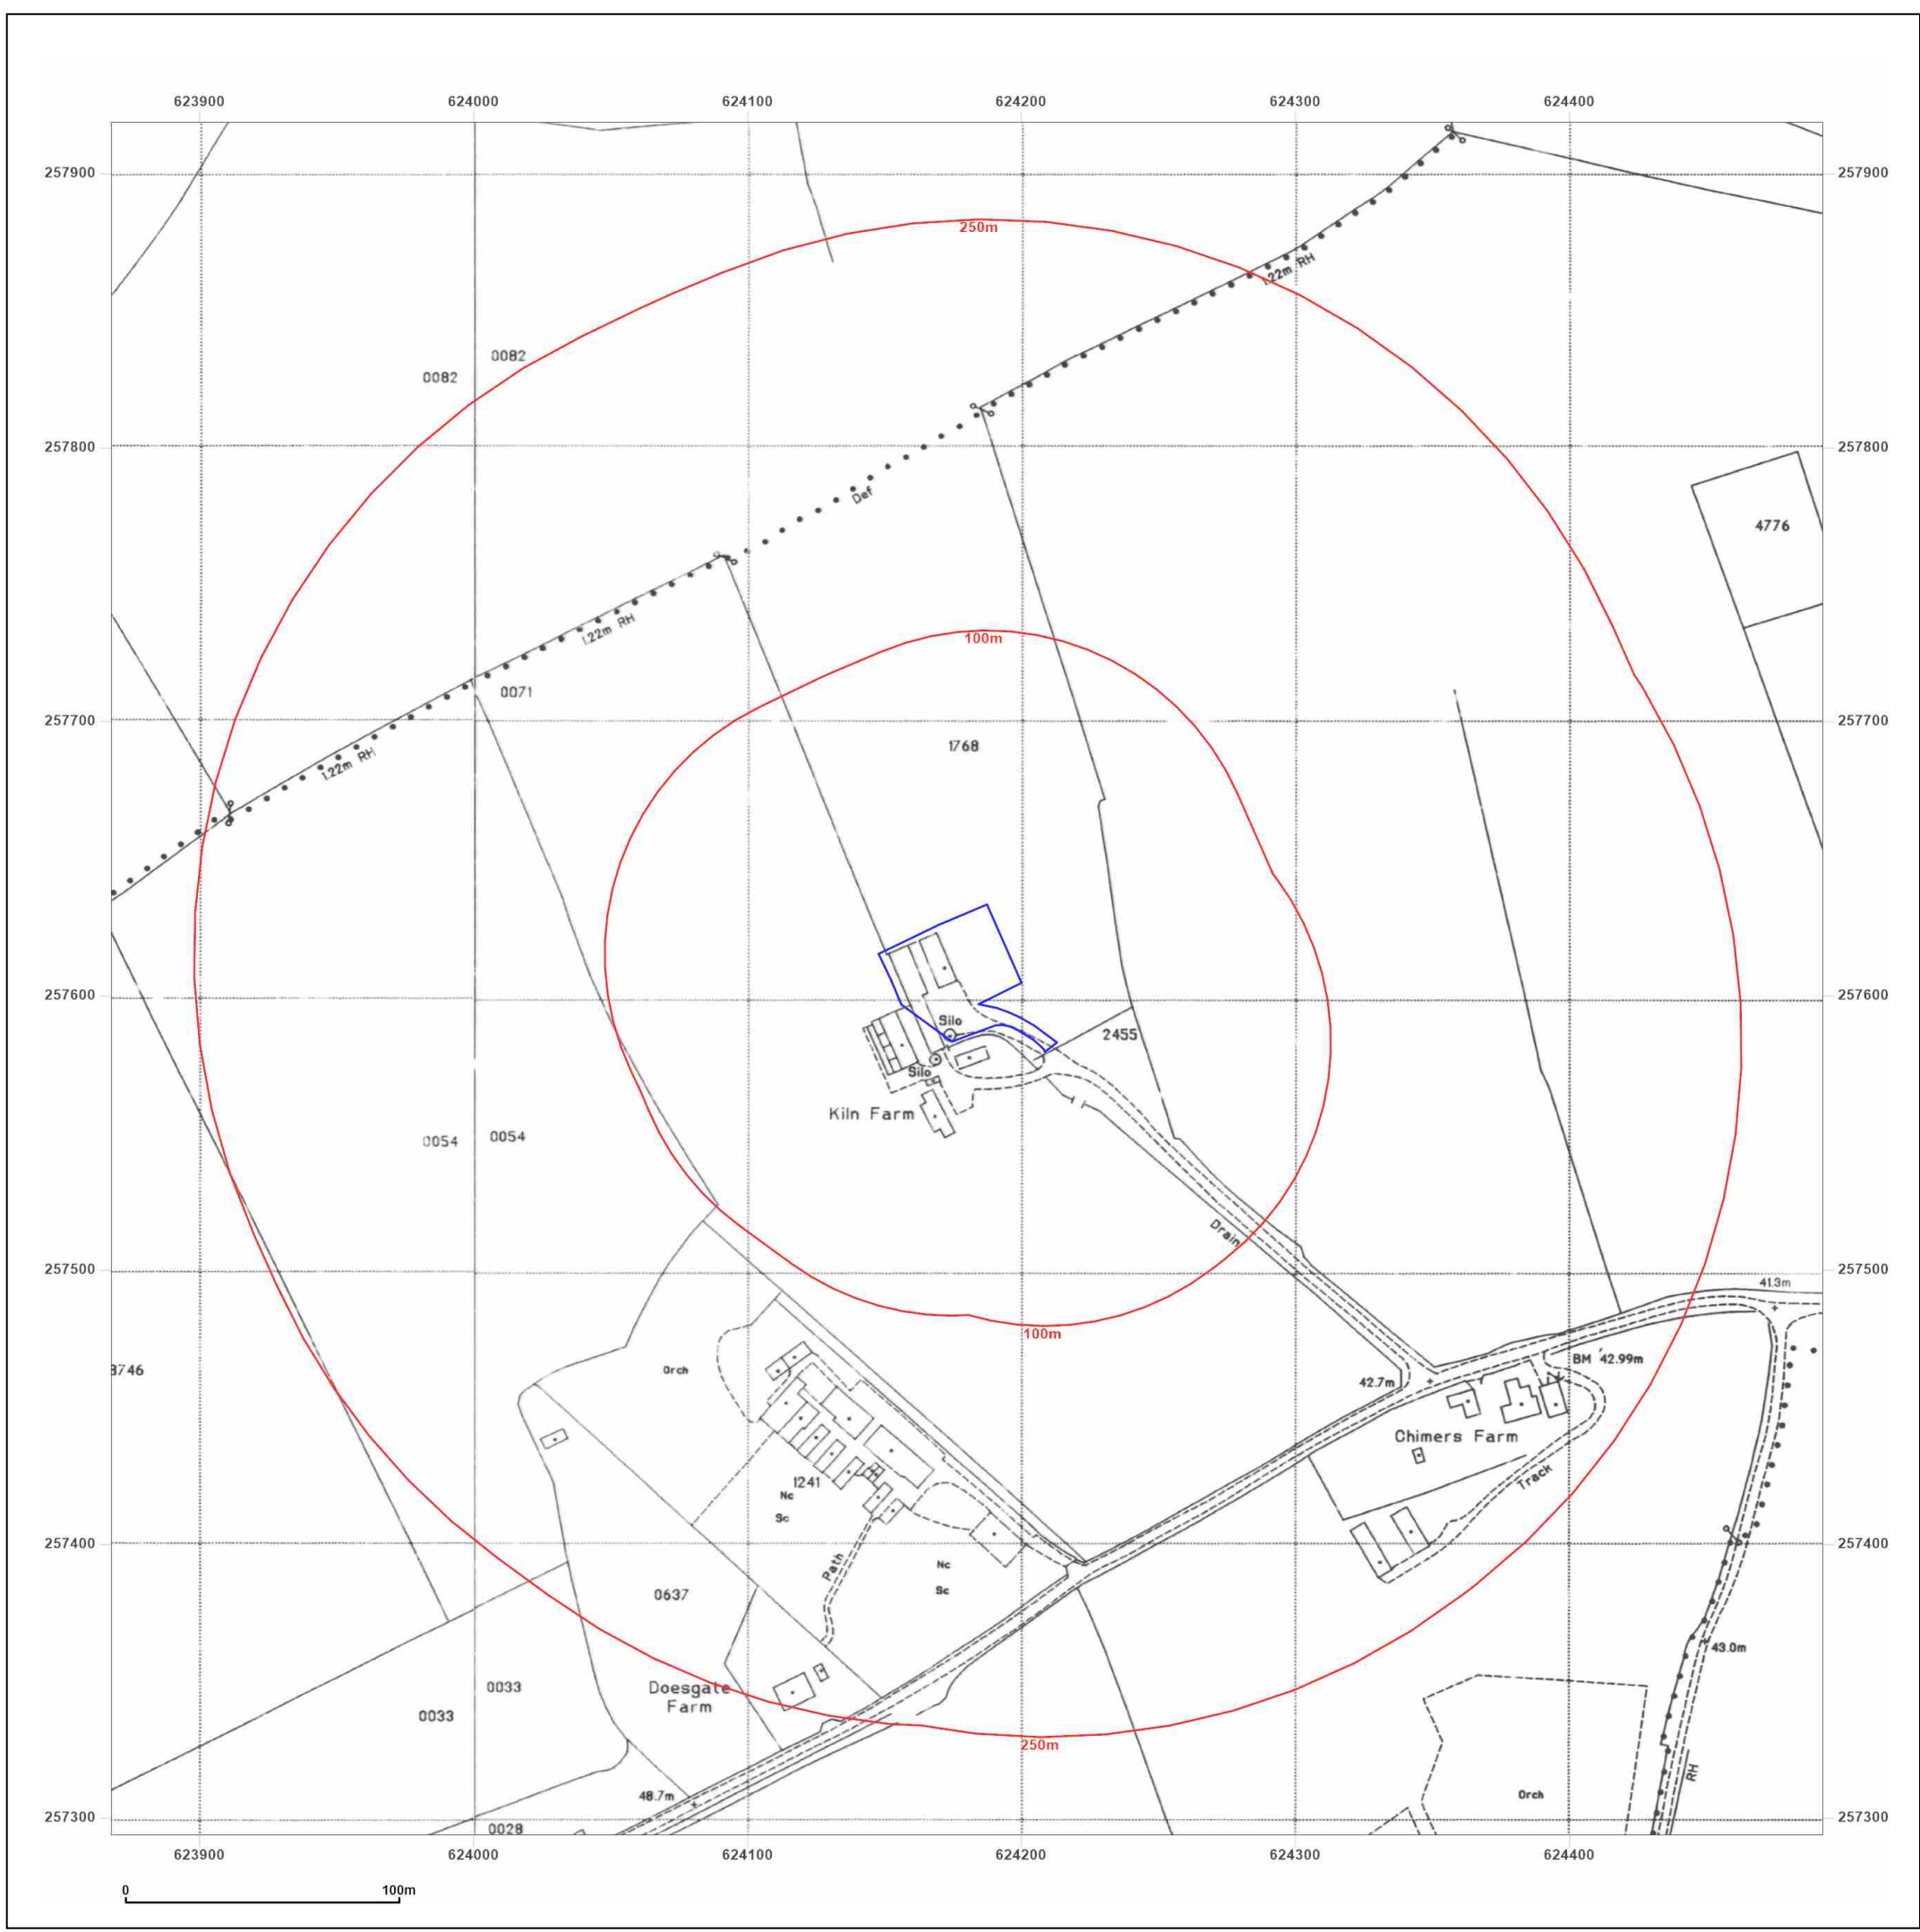

Site Details:

Kiln Farm, Chimer's Lane, Hoo,
IP13 7QF

Client Ref: IE23-047
Report Ref: GS-2EY-G9I-EOZ-TYL
Grid Ref: 624180, 257606

Map Name: County Series

Map date: 1883

Scale: 1:2,500

Printed at: 1:2,500

Surveyed 1883
Revised 1883
Edition N/A
Copyright N/A
Levelled N/A

Site Details:

Kiln Farm, Chimer's Lane, Hoo,
IP13 7QF

Client Ref: IE23-047
Report Ref: GS-2EY-G9I-EOZ-TYL
Grid Ref: 624180, 257606

Map Name: County Series

Map date: 1903

Scale: 1:2,500

Printed at: 1:2,500

Surveyed 1903
Revised N/A
Edition N/A
Copyright N/A
Levelled N/A

Site Details:

Kiln Farm, Chimer's Lane, Hoo,
IP13 7QF

Client Ref: IE23-047
Report Ref: GS-2EY-G9I-EOZ-TYL
Grid Ref: 624180, 257606

Map Name: National Grid

Map date: 1976

Scale: 1:2,500

Printed at: 1:2,500

Surveyed N/A
Revised N/A
Edition N/A
Copyright N/A
Levelled N/A

Production date: 16 May 2023

Map legend available at:
www.groundsure.com/sites/default/files/groundsure_legend.pdf

Site Details:

Kiln Farm, Chimer's Lane, Hoo,
IP13 7QF

Client Ref: IE23-047
Report Ref: GS-2EY-G9I-EOZ-TYL
Grid Ref: 624180, 257606