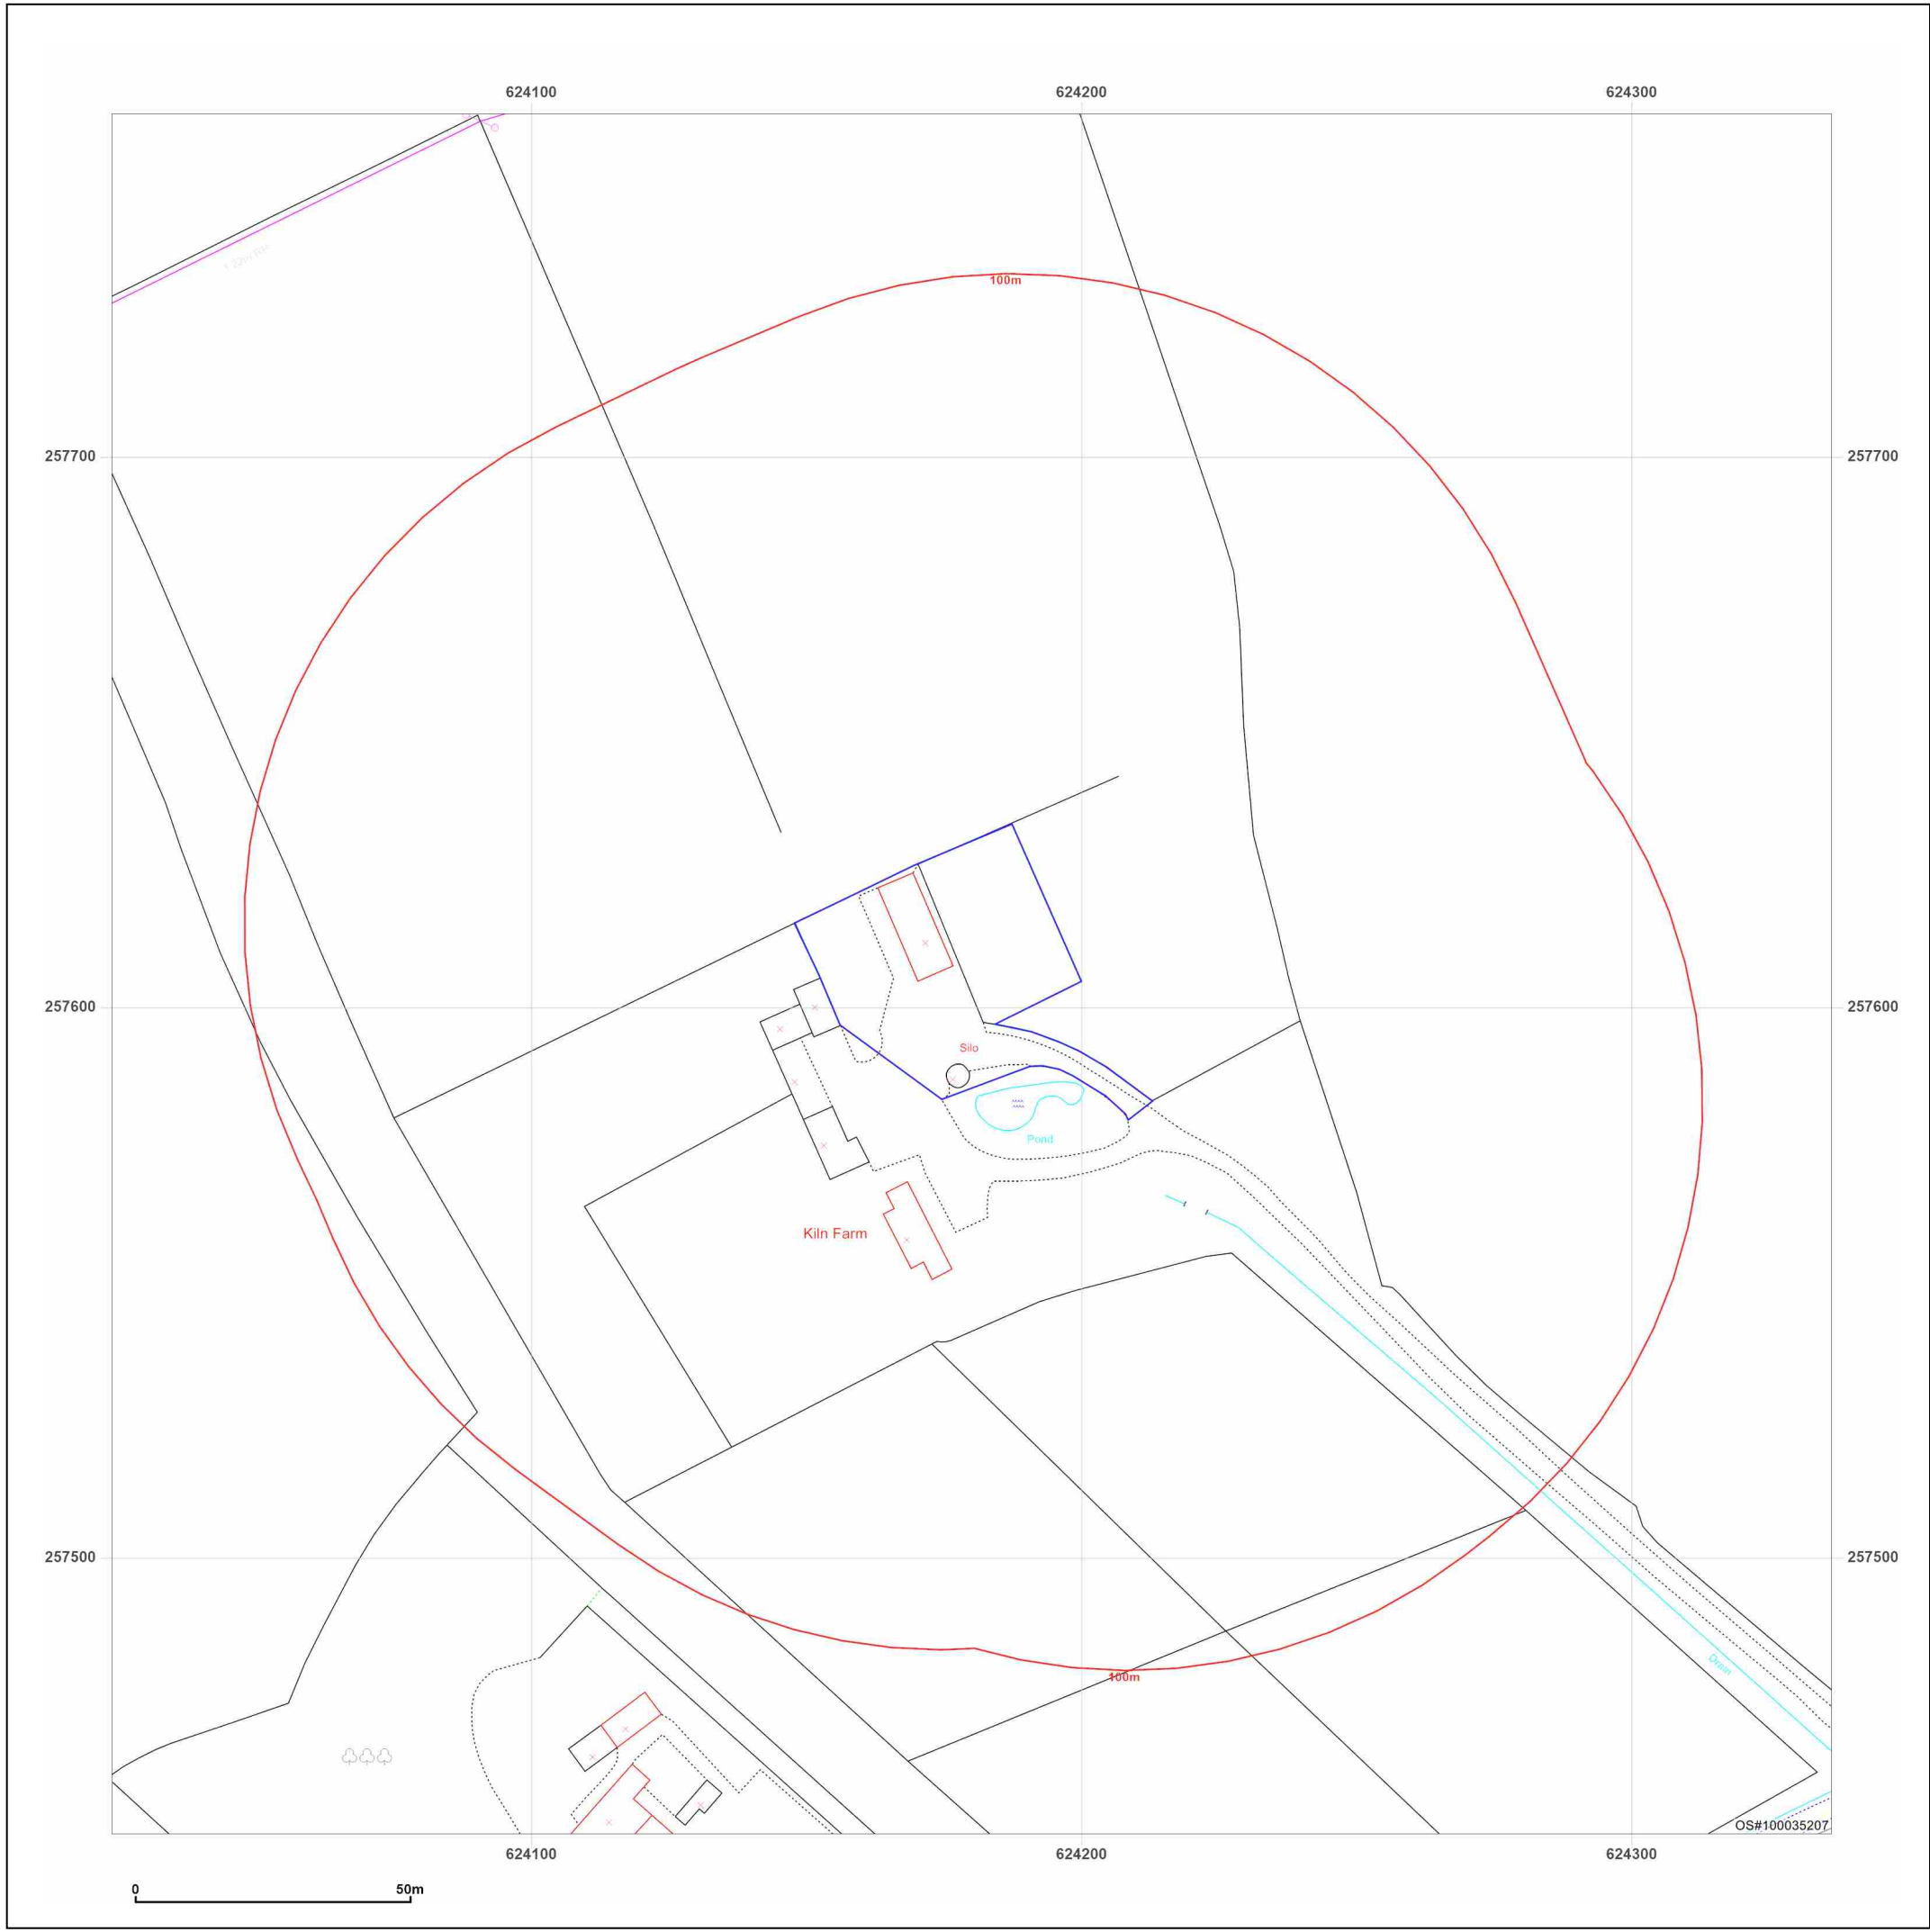

Site Details:

Kiln Farm, Chimer's Lane, Hoo,
IP13 7QF

Client Ref: IE23-047
Report Ref: GS-2EY-G9I-EOZ-TYL
Grid Ref: 624180, 257606

Map Name: LandLine

Map date: 2003

Scale: 1:1,250

Printed at: 1:1,250

Produced by
Groundsure Insights
T: 08444 159000
E: info@groundsure.com
W: www.groundsure.com

© Crown copyright and database rights 2018 Ordnance Survey 100035207

Production date: 16 May 2023

Map legend available at:
www.groundsure.com/sites/default/files/groundsure_legend.pdf