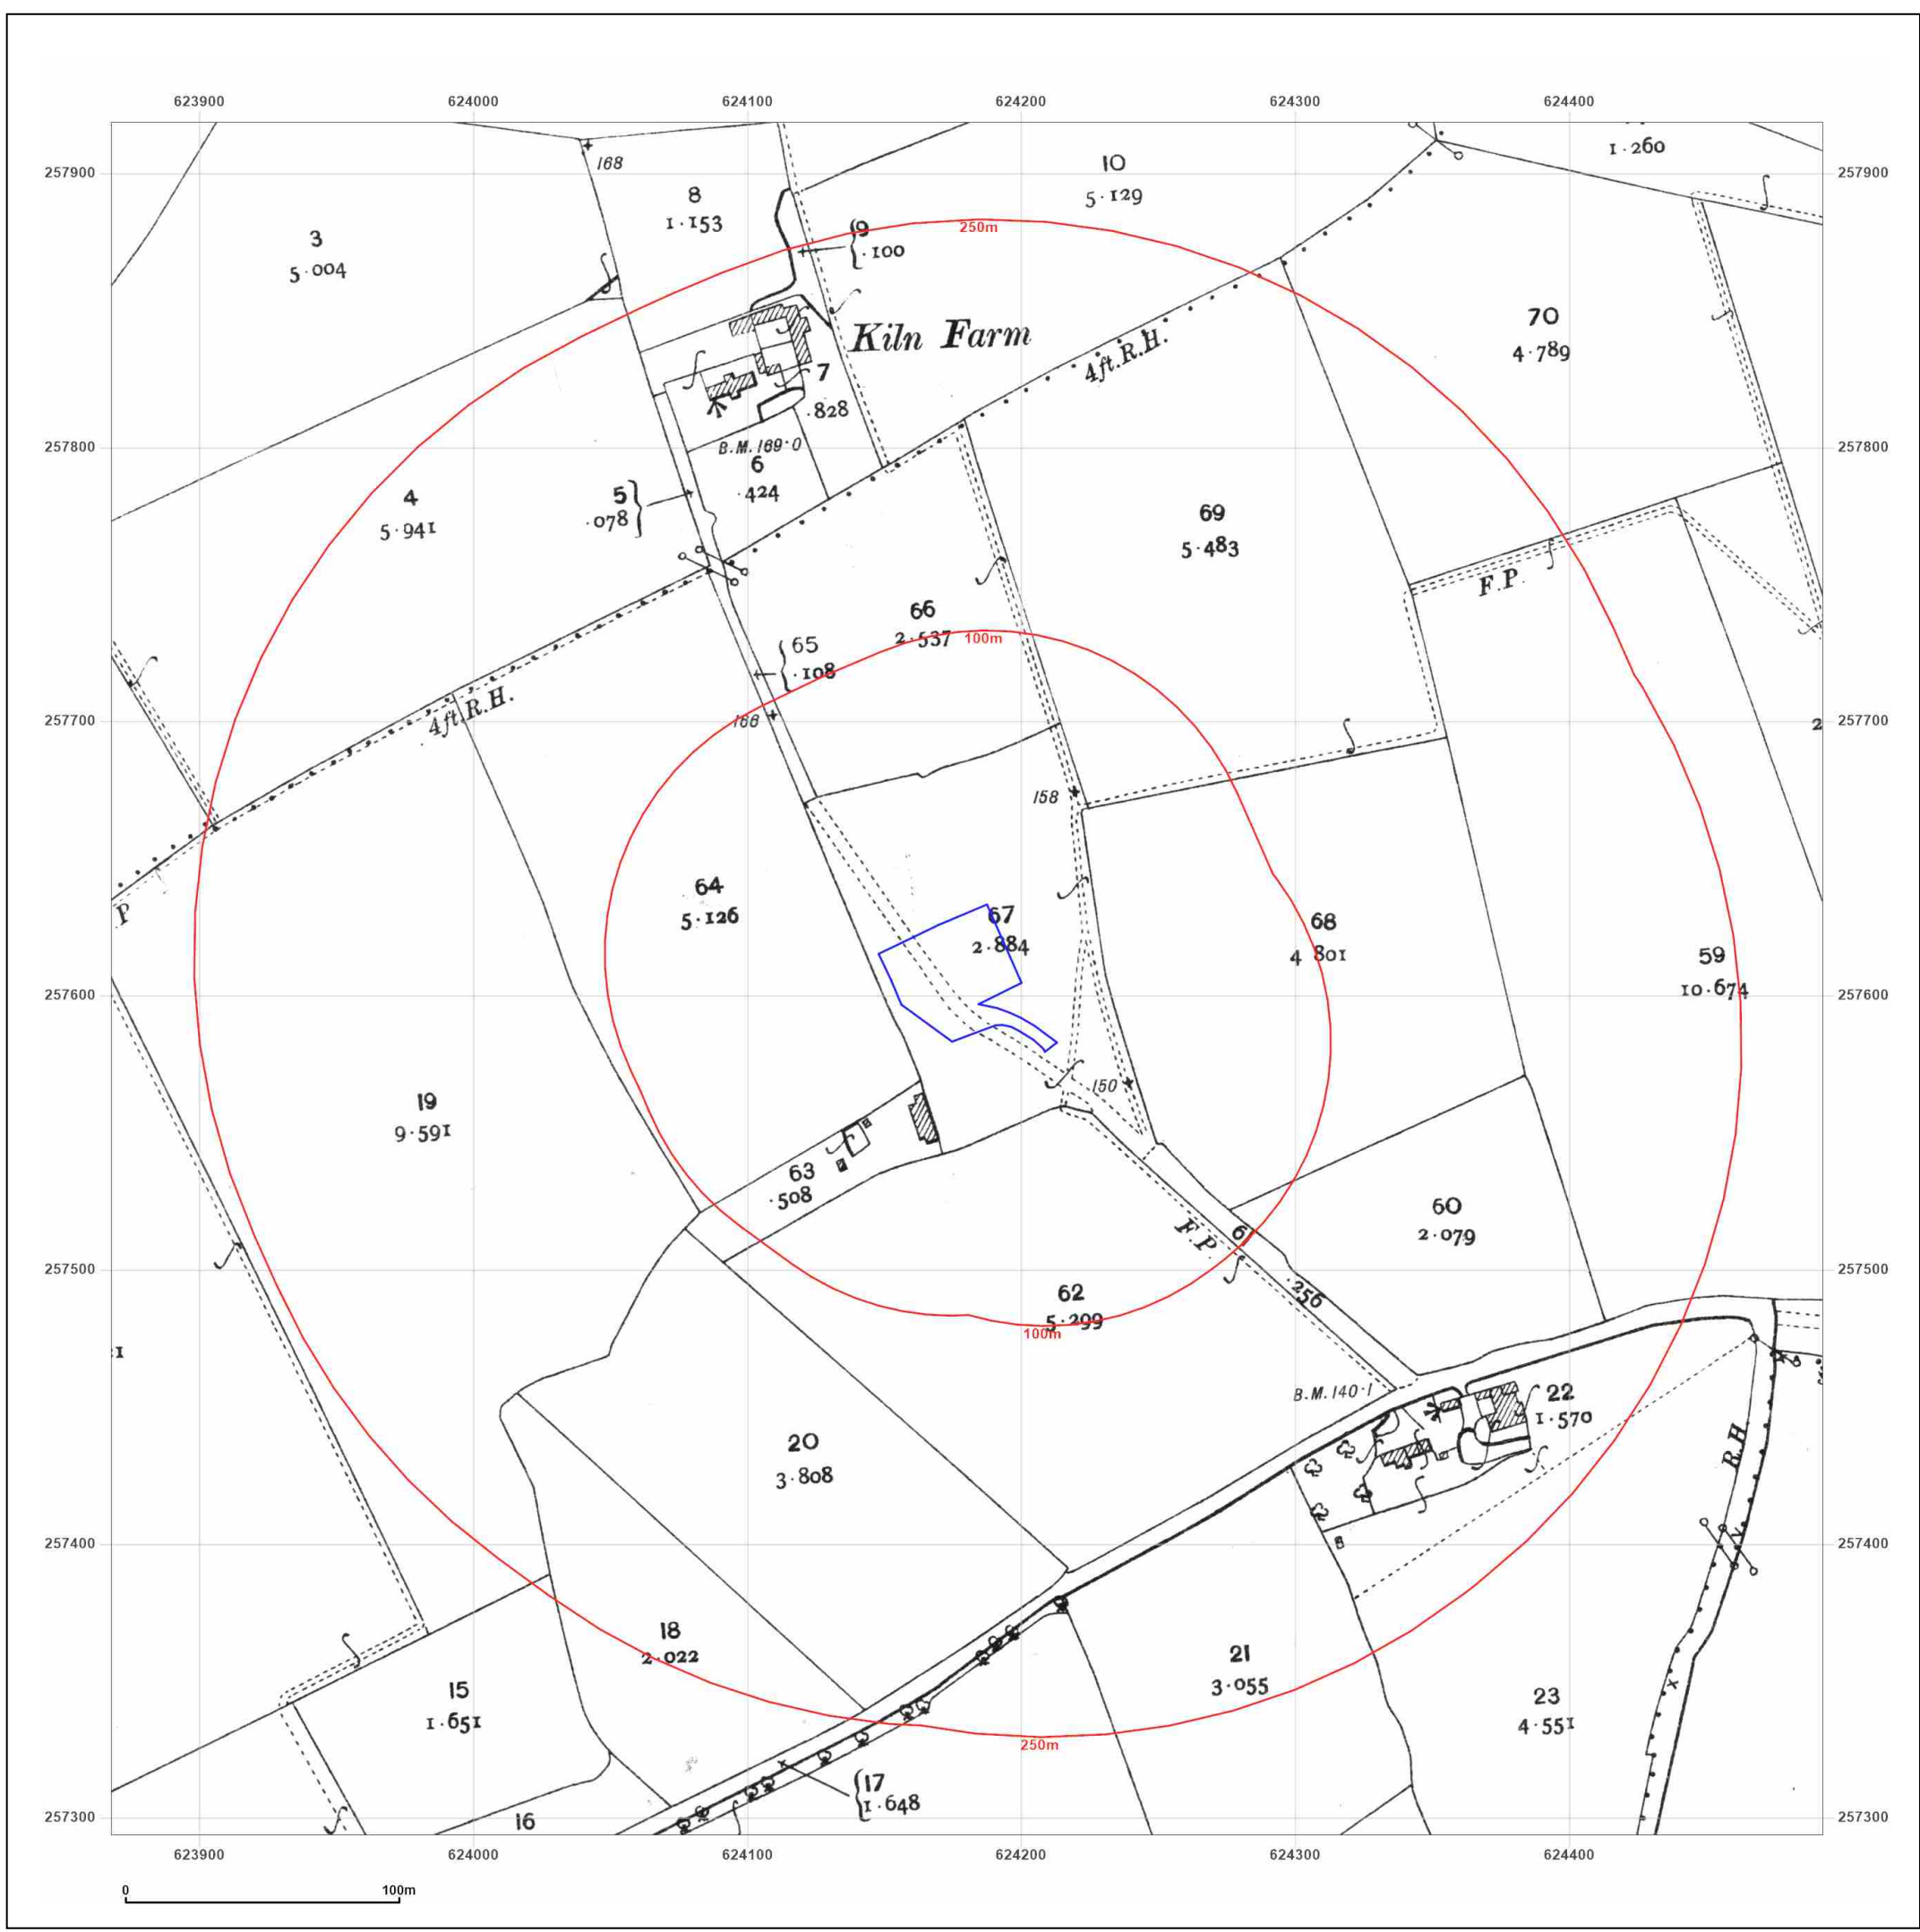

Site Details:

Kiln Farm, Chimer's Lane, Hoo,
IP13 7QF

Client Ref: IE23-047
Report Ref: GS-2EY-G9I-EOZ-TYL
Grid Ref: 624180, 257606

Map Name: County Series

Map date: 1883

Scale: 1:2,500

Printed at: 1:2,500

Surveyed 1883
Revised 1883
Edition N/A
Copyright N/A
Levelled N/A

Site Details:

Kiln Farm, Chimer's Lane, Hoo,
IP13 7QF

Client Ref: IE23-047
Report Ref: GS-2EY-G9I-EOZ-TYL
Grid Ref: 624180, 257606

Map Name: County Series

Map date: 1903

Scale: 1:2,500

Printed at: 1:2,500

Surveyed 1903
Revised N/A
Edition N/A
Copyright N/A
Levelled N/A

Site Details:

Kiln Farm, Chimer's Lane, Hoo,
IP13 7QF

Client Ref: IE23-047
Report Ref: GS-2EY-G9I-EOZ-TYL
Grid Ref: 624180, 257606

Map Name: National Grid

Map date: 1976

Scale: 1:2,500

Printed at: 1:2,500

Surveyed N/A
Revised N/A
Edition N/A
Copyright N/A
Levelled N/A

Site Details:

Kiln Farm, Chimer's Lane, Hoo,
IP13 7QF

Client Ref: IE23-047
Report Ref: GS-2EY-G9I-EOZ-TYL
Grid Ref: 624180, 257606

Map Name: National Grid

Map date: 1976-1979

Scale: 1:2,500

Printed at: 1:2,500