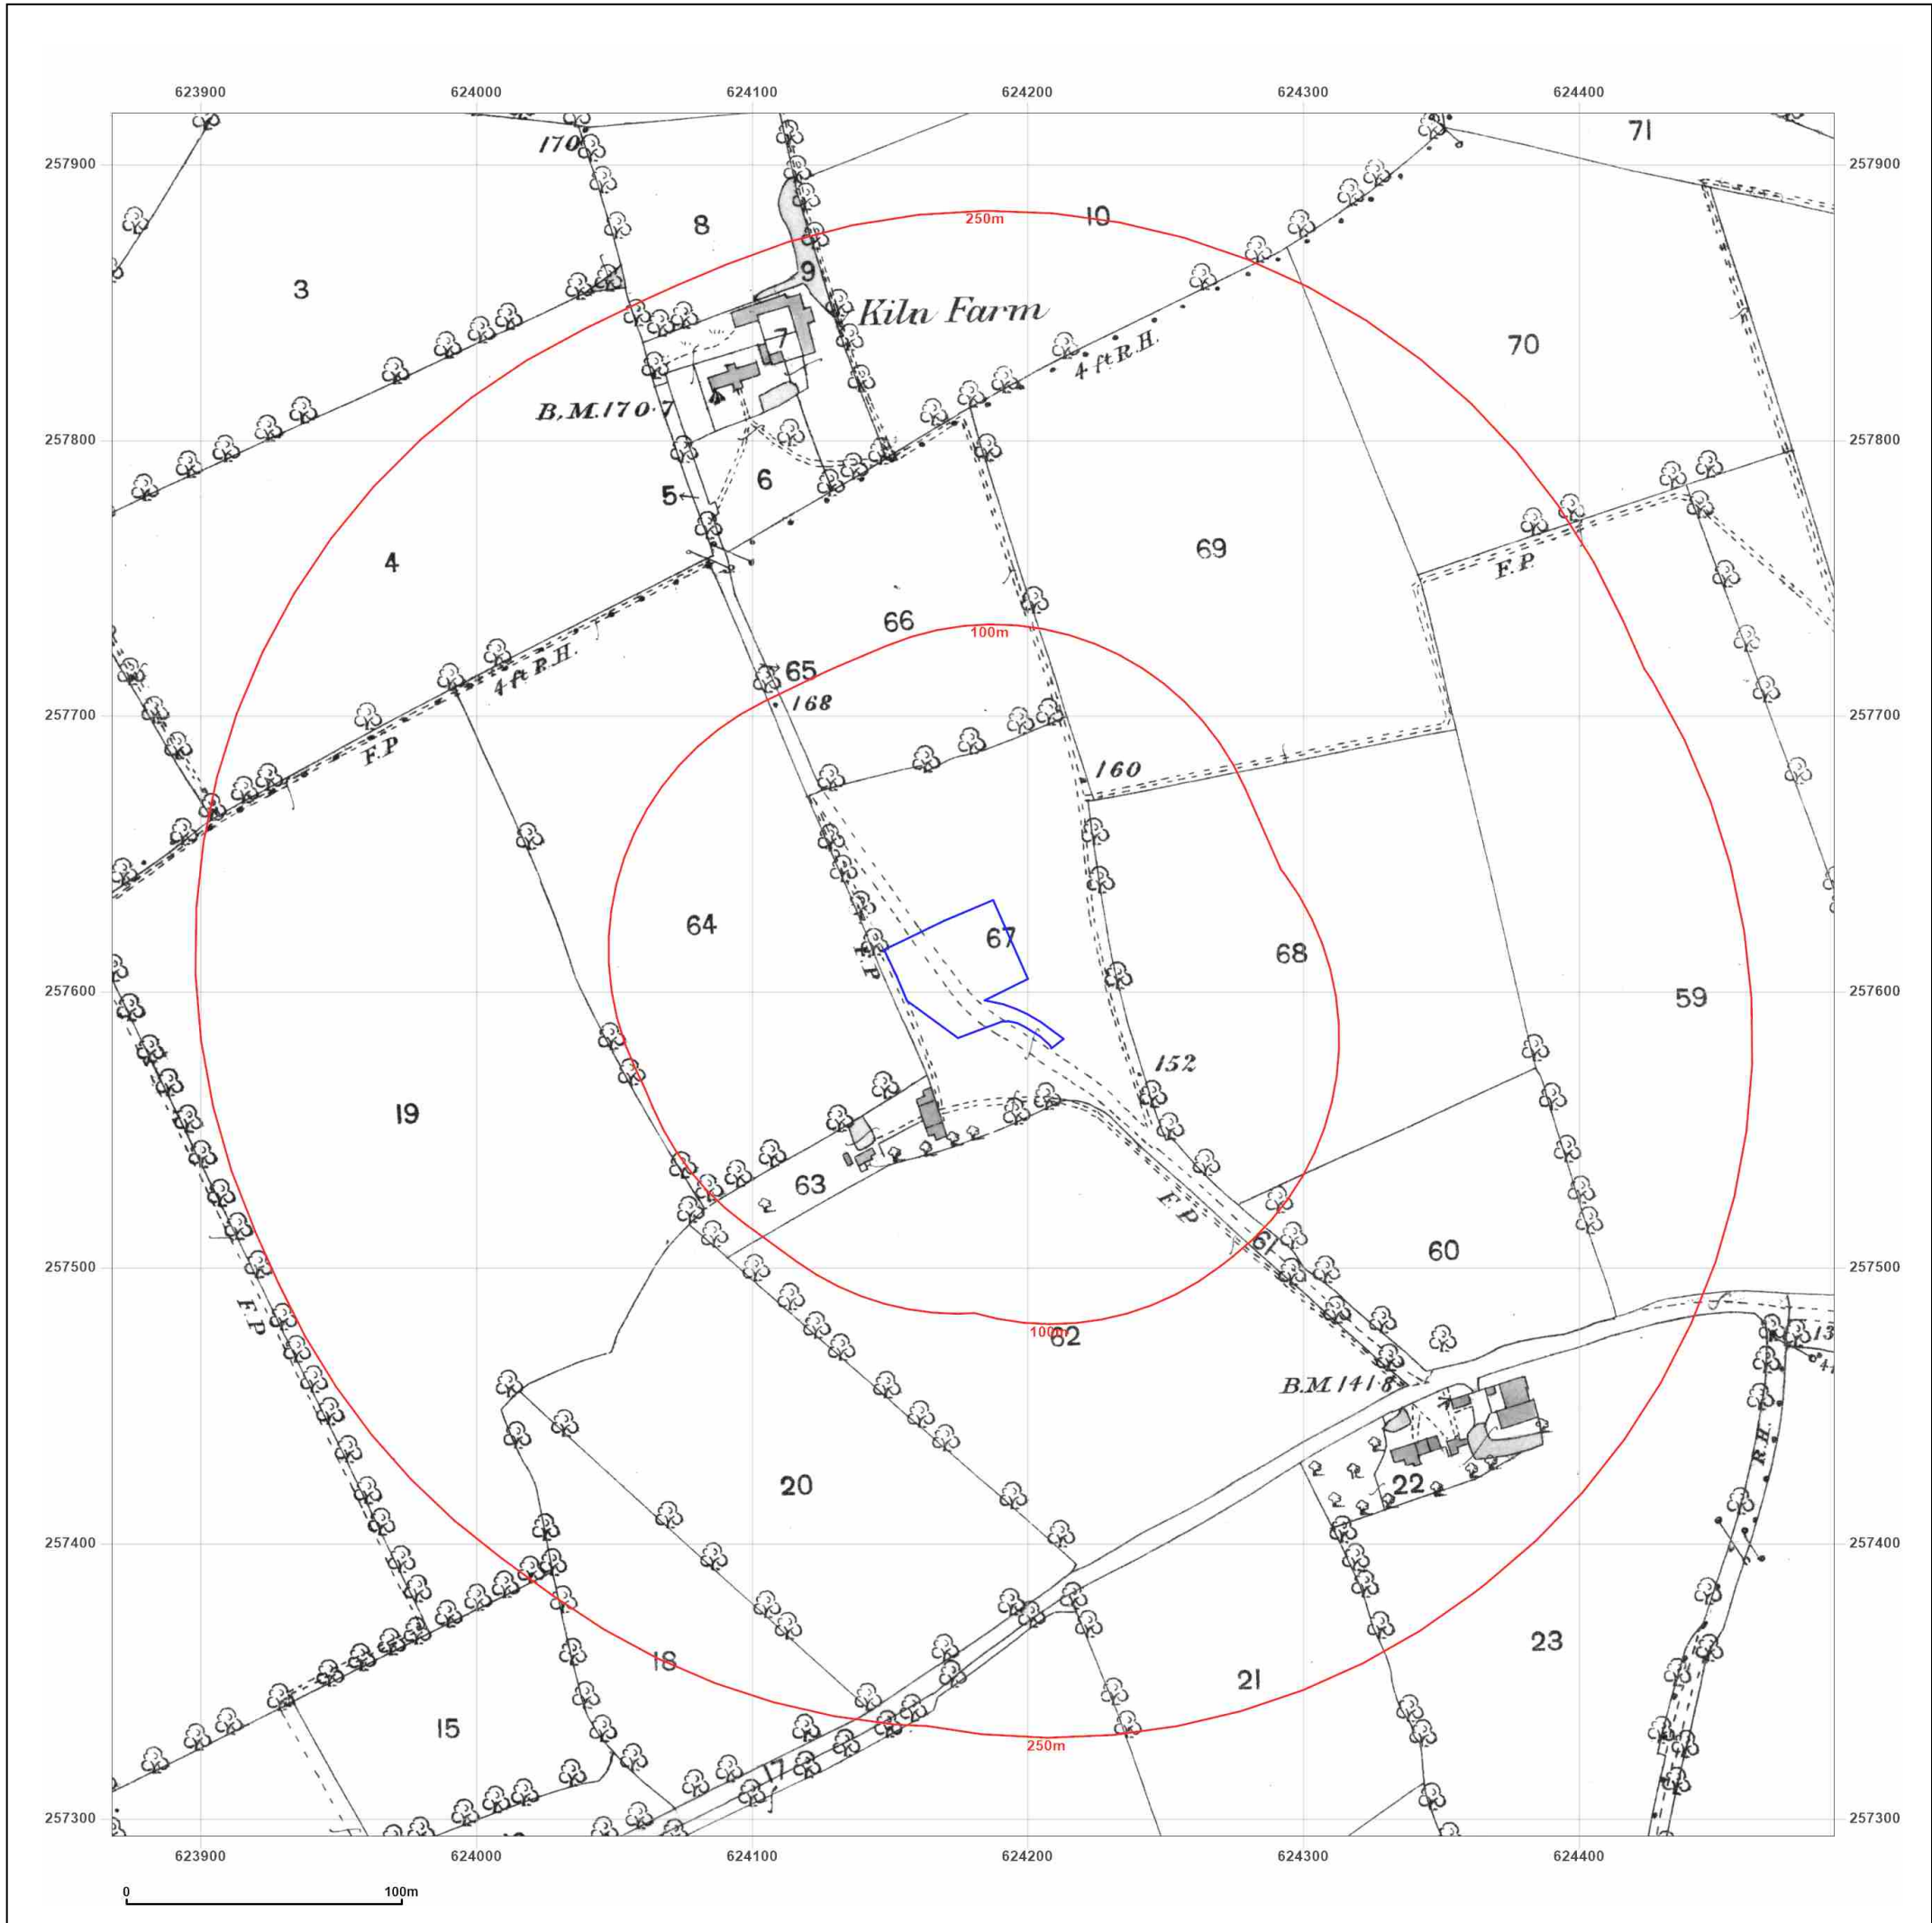

Site Details:

Kiln Farm, Chimer's Lane, Hoo,
IP13 7QF

Client Ref: IE23-047
Report Ref: GS-2EY-G9I-EOZ-TYL
Grid Ref: 624180, 257606

Map Name: County Series

Map date: 1883

Scale: 1:2,500

Printed at: 1:2,500

Surveyed 1883
Revised 1883
Edition N/A
Copyright N/A
Levelled N/A

Site Details:

Kiln Farm, Chimer's Lane, Hoo,
IP13 7QF

Client Ref: IE23-047
Report Ref: GS-2EY-G9I-EOZ-TYL
Grid Ref: 624180, 257606

Map Name: County Series

Map date: 1903

Scale: 1:2,500

Printed at: 1:2,500

Surveyed 1903
Revised N/A
Edition N/A
Copyright N/A
Levelled N/A

Site Details:

Kiln Farm, Chimer's Lane, Hoo,
IP13 7QF

Client Ref: IE23-047
Report Ref: GS-2EY-G9I-EOZ-TYL
Grid Ref: 624180, 257606

Map Name: National Grid

Map date: 1976

Scale: 1:2,500

Printed at: 1:2,500

Surveyed N/A
Revised N/A
Edition N/A
Copyright N/A
Levelled N/A

© Crown copyright and database rights 2018 Ordnance Survey 100035207

Production date: 16 May 2023

Map legend available at:
www.groundsure.com/sites/default/files/groundsure_legend.pdf

Site Details:

Kiln Farm, Chimer's Lane, Hoo,
IP13 7QF