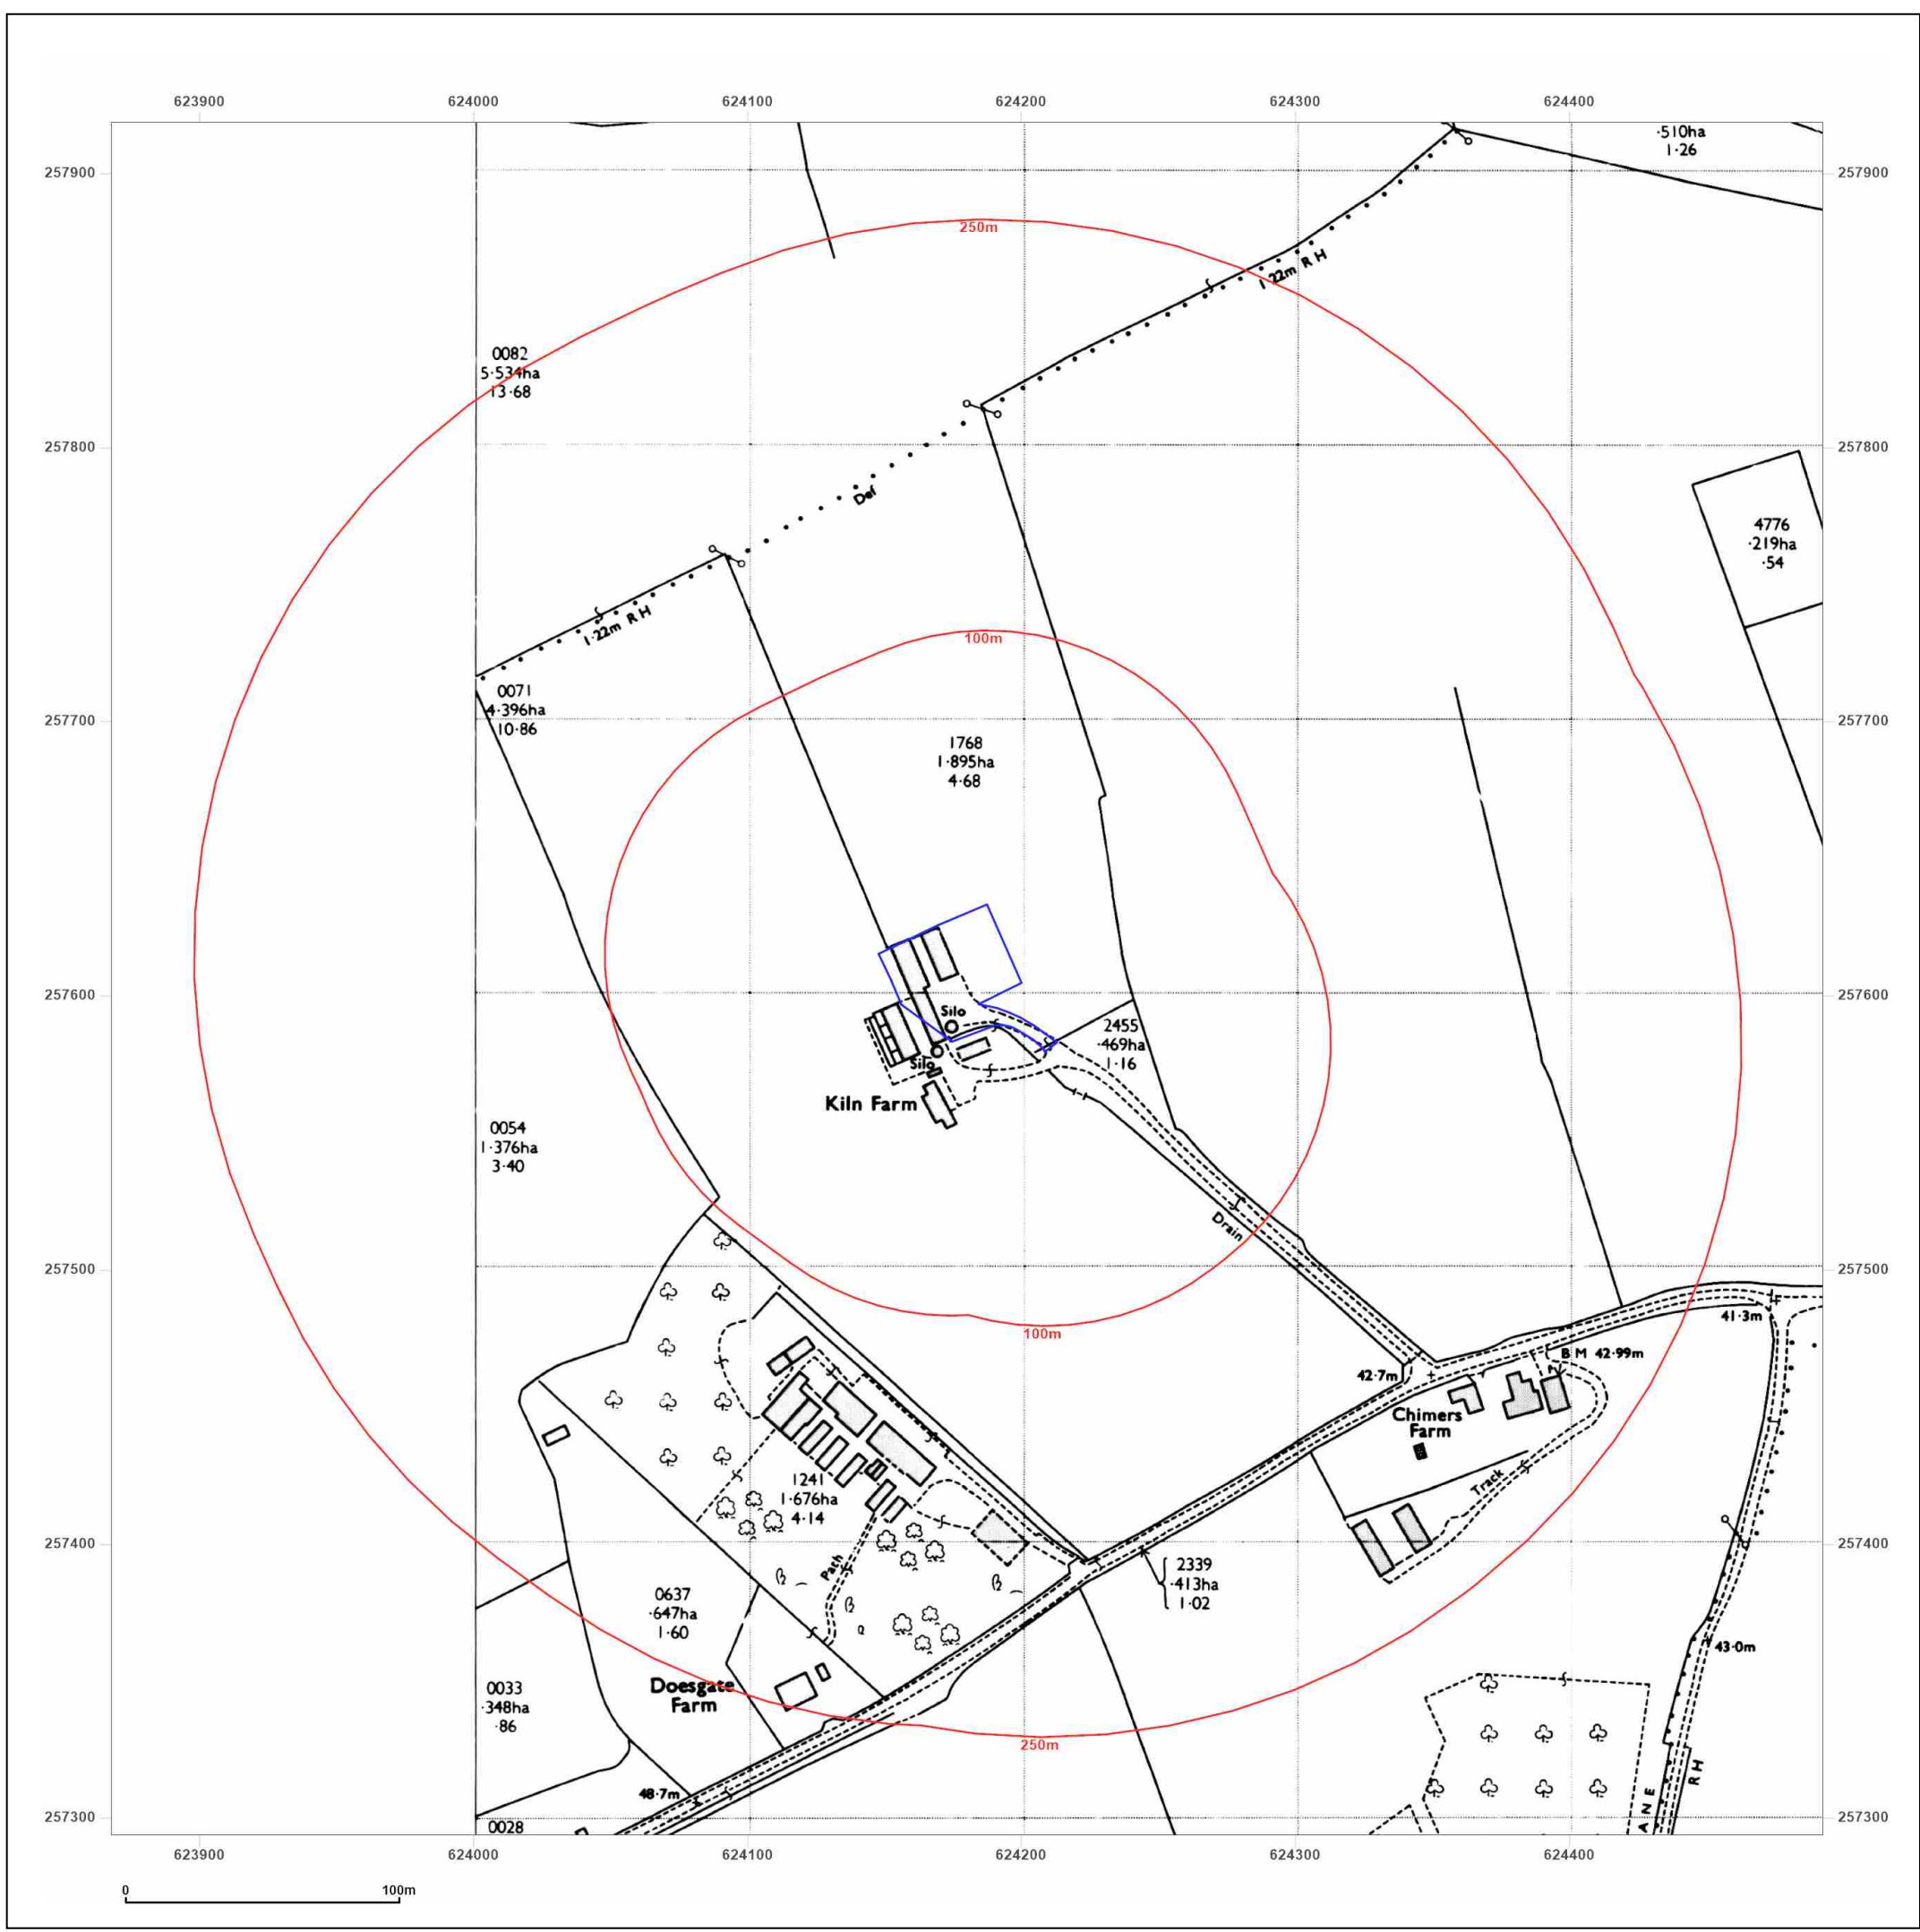

Site Details:

Kiln Farm, Chimer's Lane, Hoo,
IP13 7QF

Client Ref: IE23-047
Report Ref: GS-2EY-G9I-EOZ-TYL
Grid Ref: 624180, 257606

Map Name: County Series

Map date: 1883

Scale: 1:2,500

Printed at: 1:2,500

Surveyed 1883
Revised 1883
Edition N/A
Copyright N/A
Levelled N/A

Site Details:

Kiln Farm, Chimer's Lane, Hoo,
IP13 7QF

Client Ref: IE23-047
Report Ref: GS-2EY-G9I-EOZ-TYL
Grid Ref: 624180, 257606

Map Name: County Series

Map date: 1903

Scale: 1:2,500

Printed at: 1:2,500

Surveyed 1903
Revised N/A
Edition N/A
Copyright N/A
Levelled N/A

Site Details:

Kiln Farm, Chimer's Lane, Hoo,
IP13 7QF

Client Ref: IE23-047
Report Ref: GS-2EY-G9I-EOZ-TYL
Grid Ref: 624180, 257606

Map Name: National Grid

Map date: 1976

Scale: 1:2,500

Printed at: 1:2,500

Surveyed N/A
Revised N/A
Edition N/A
Copyright N/A
Levelled N/A

Site Details:

Kiln Farm, Chimer's Lane, Hoo,
IP13 7QF

Client Ref: IE23-047
Report Ref: GS-2EY-G9I-EOZ-TYL
Grid Ref: 624180, 257606

Map Name: National Grid

Map date: 1976-1979

Scale: 1:2,500

Printed at: 1:2,500