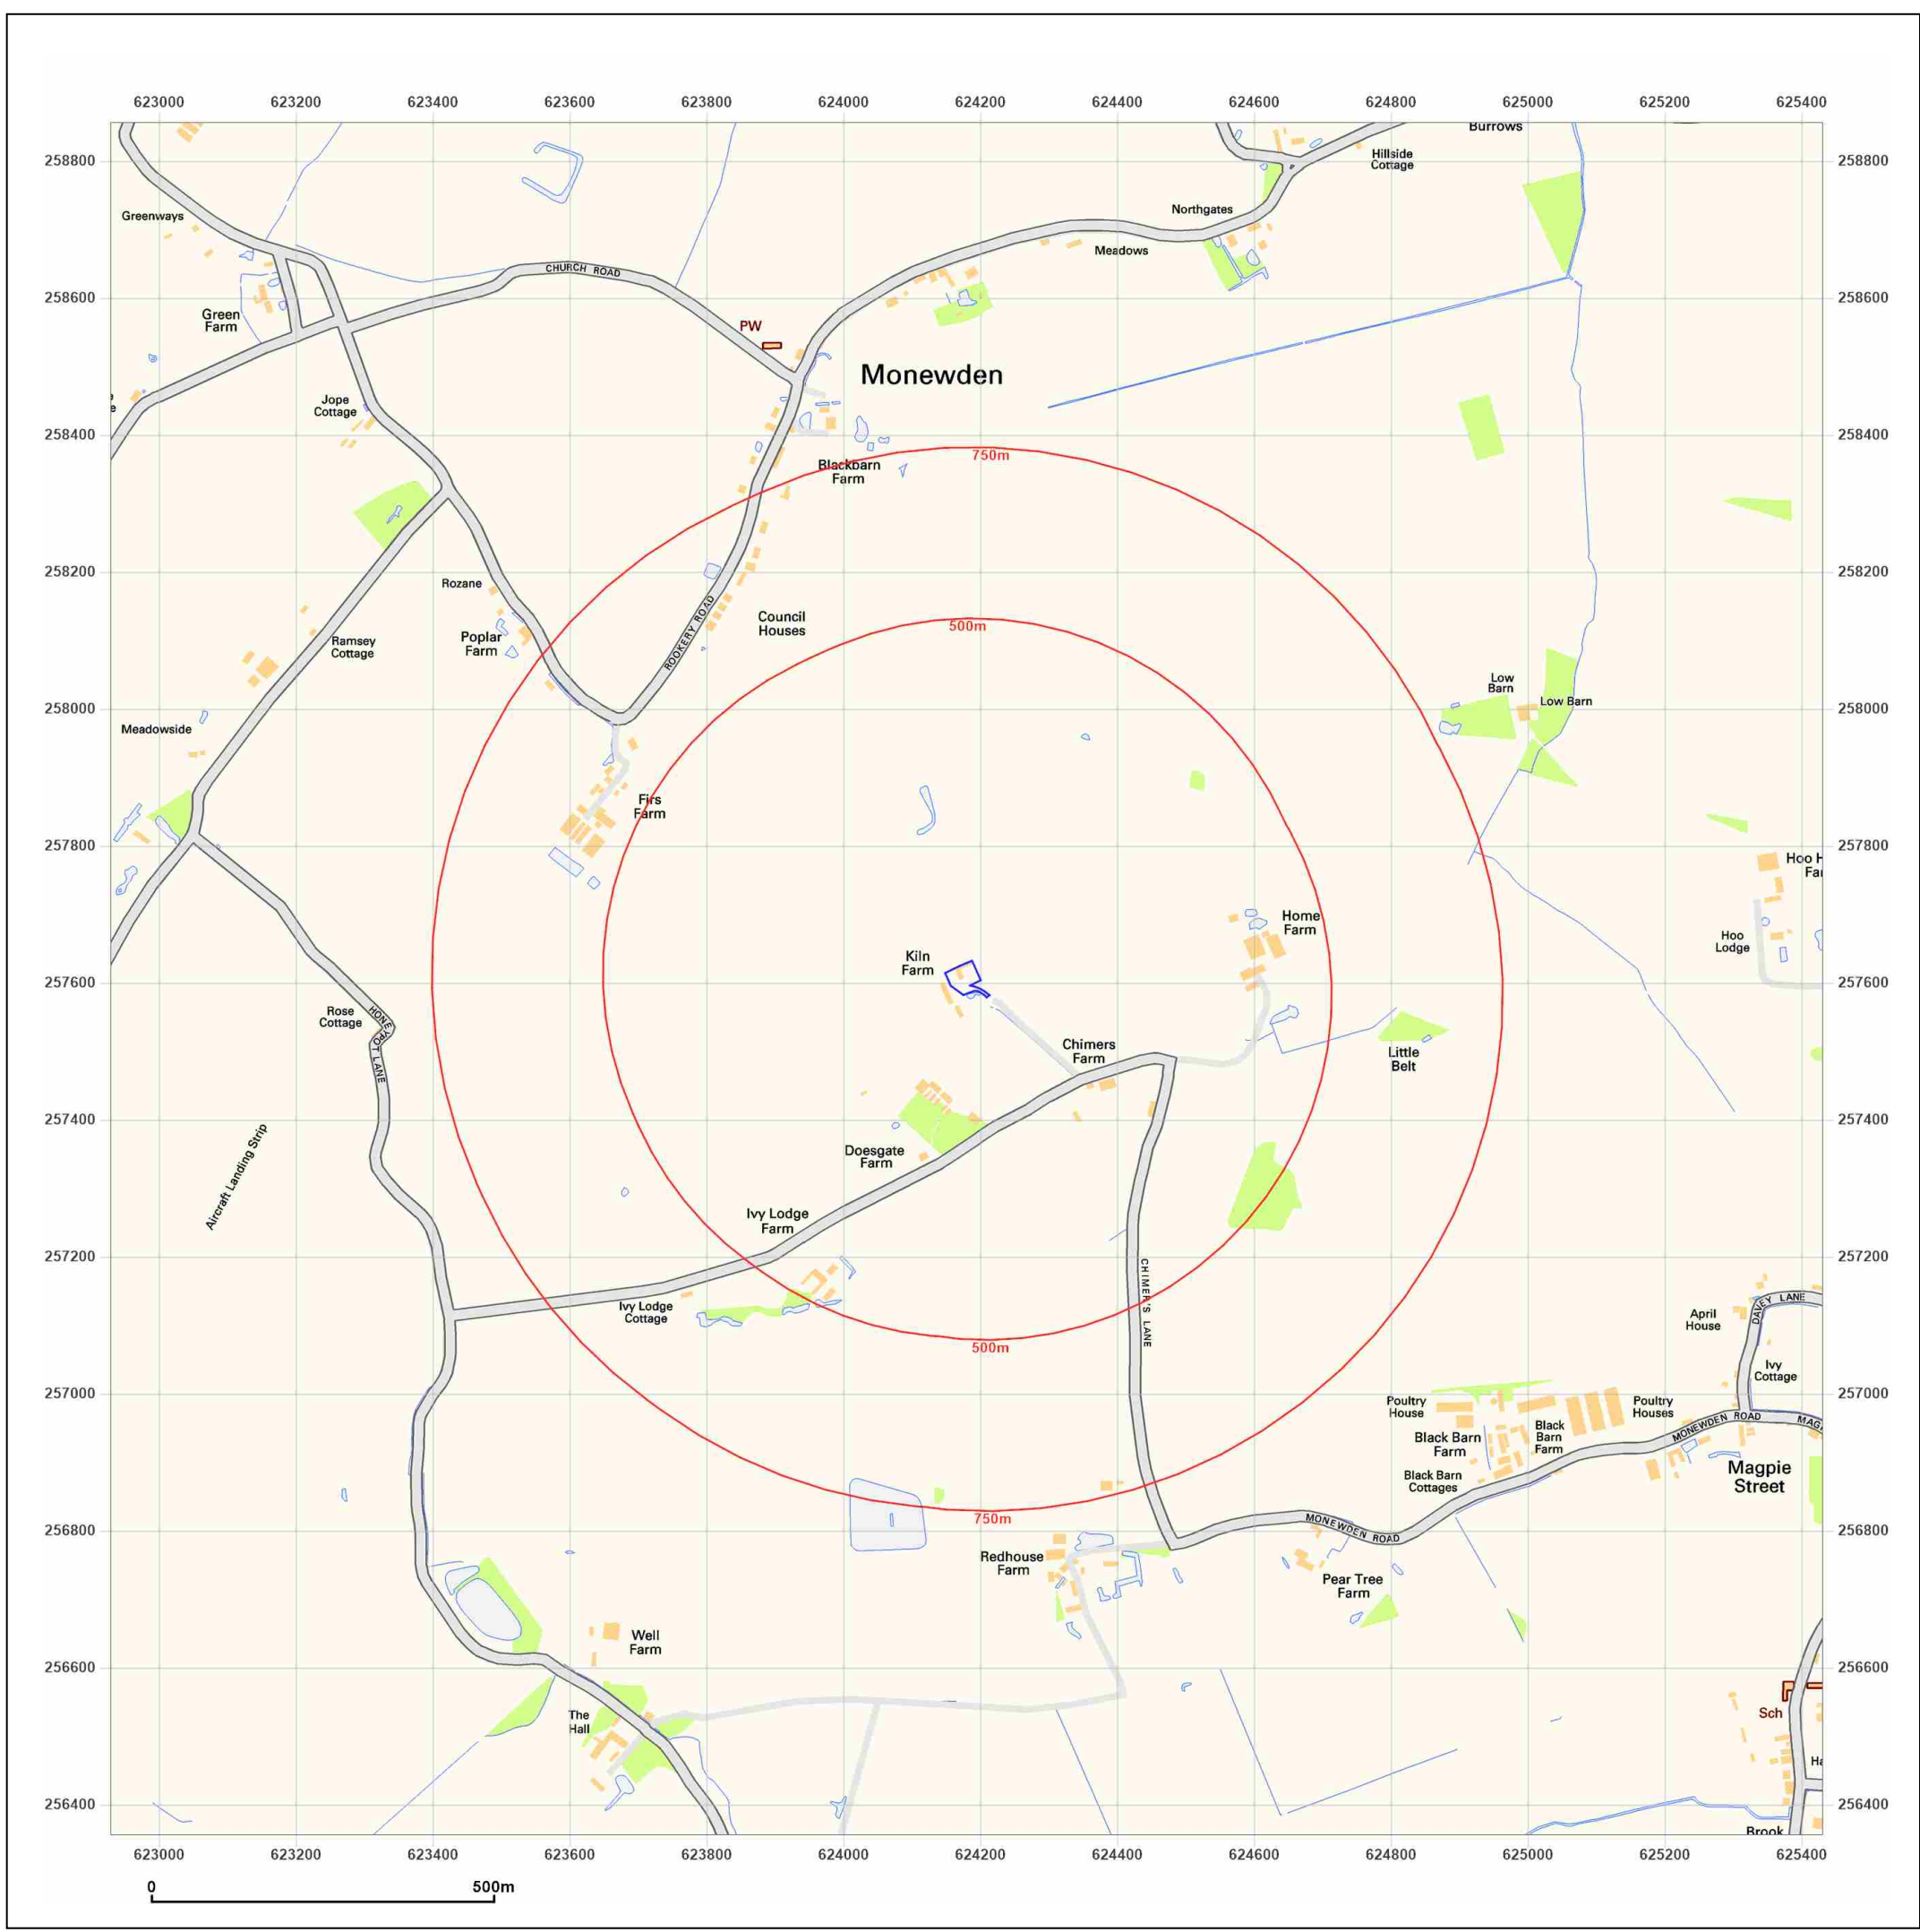

Produced by
Groundsure Insights
T: 08444 159000
E: info@groundsure.com
W: www.groundsure.com

© Crown copyright and database rights 2018 Ordnance Survey 100035207

Production date: 16 May 2023

Map legend available at:
www.groundsure.com/sites/default/files/groundsure_legend.pdf