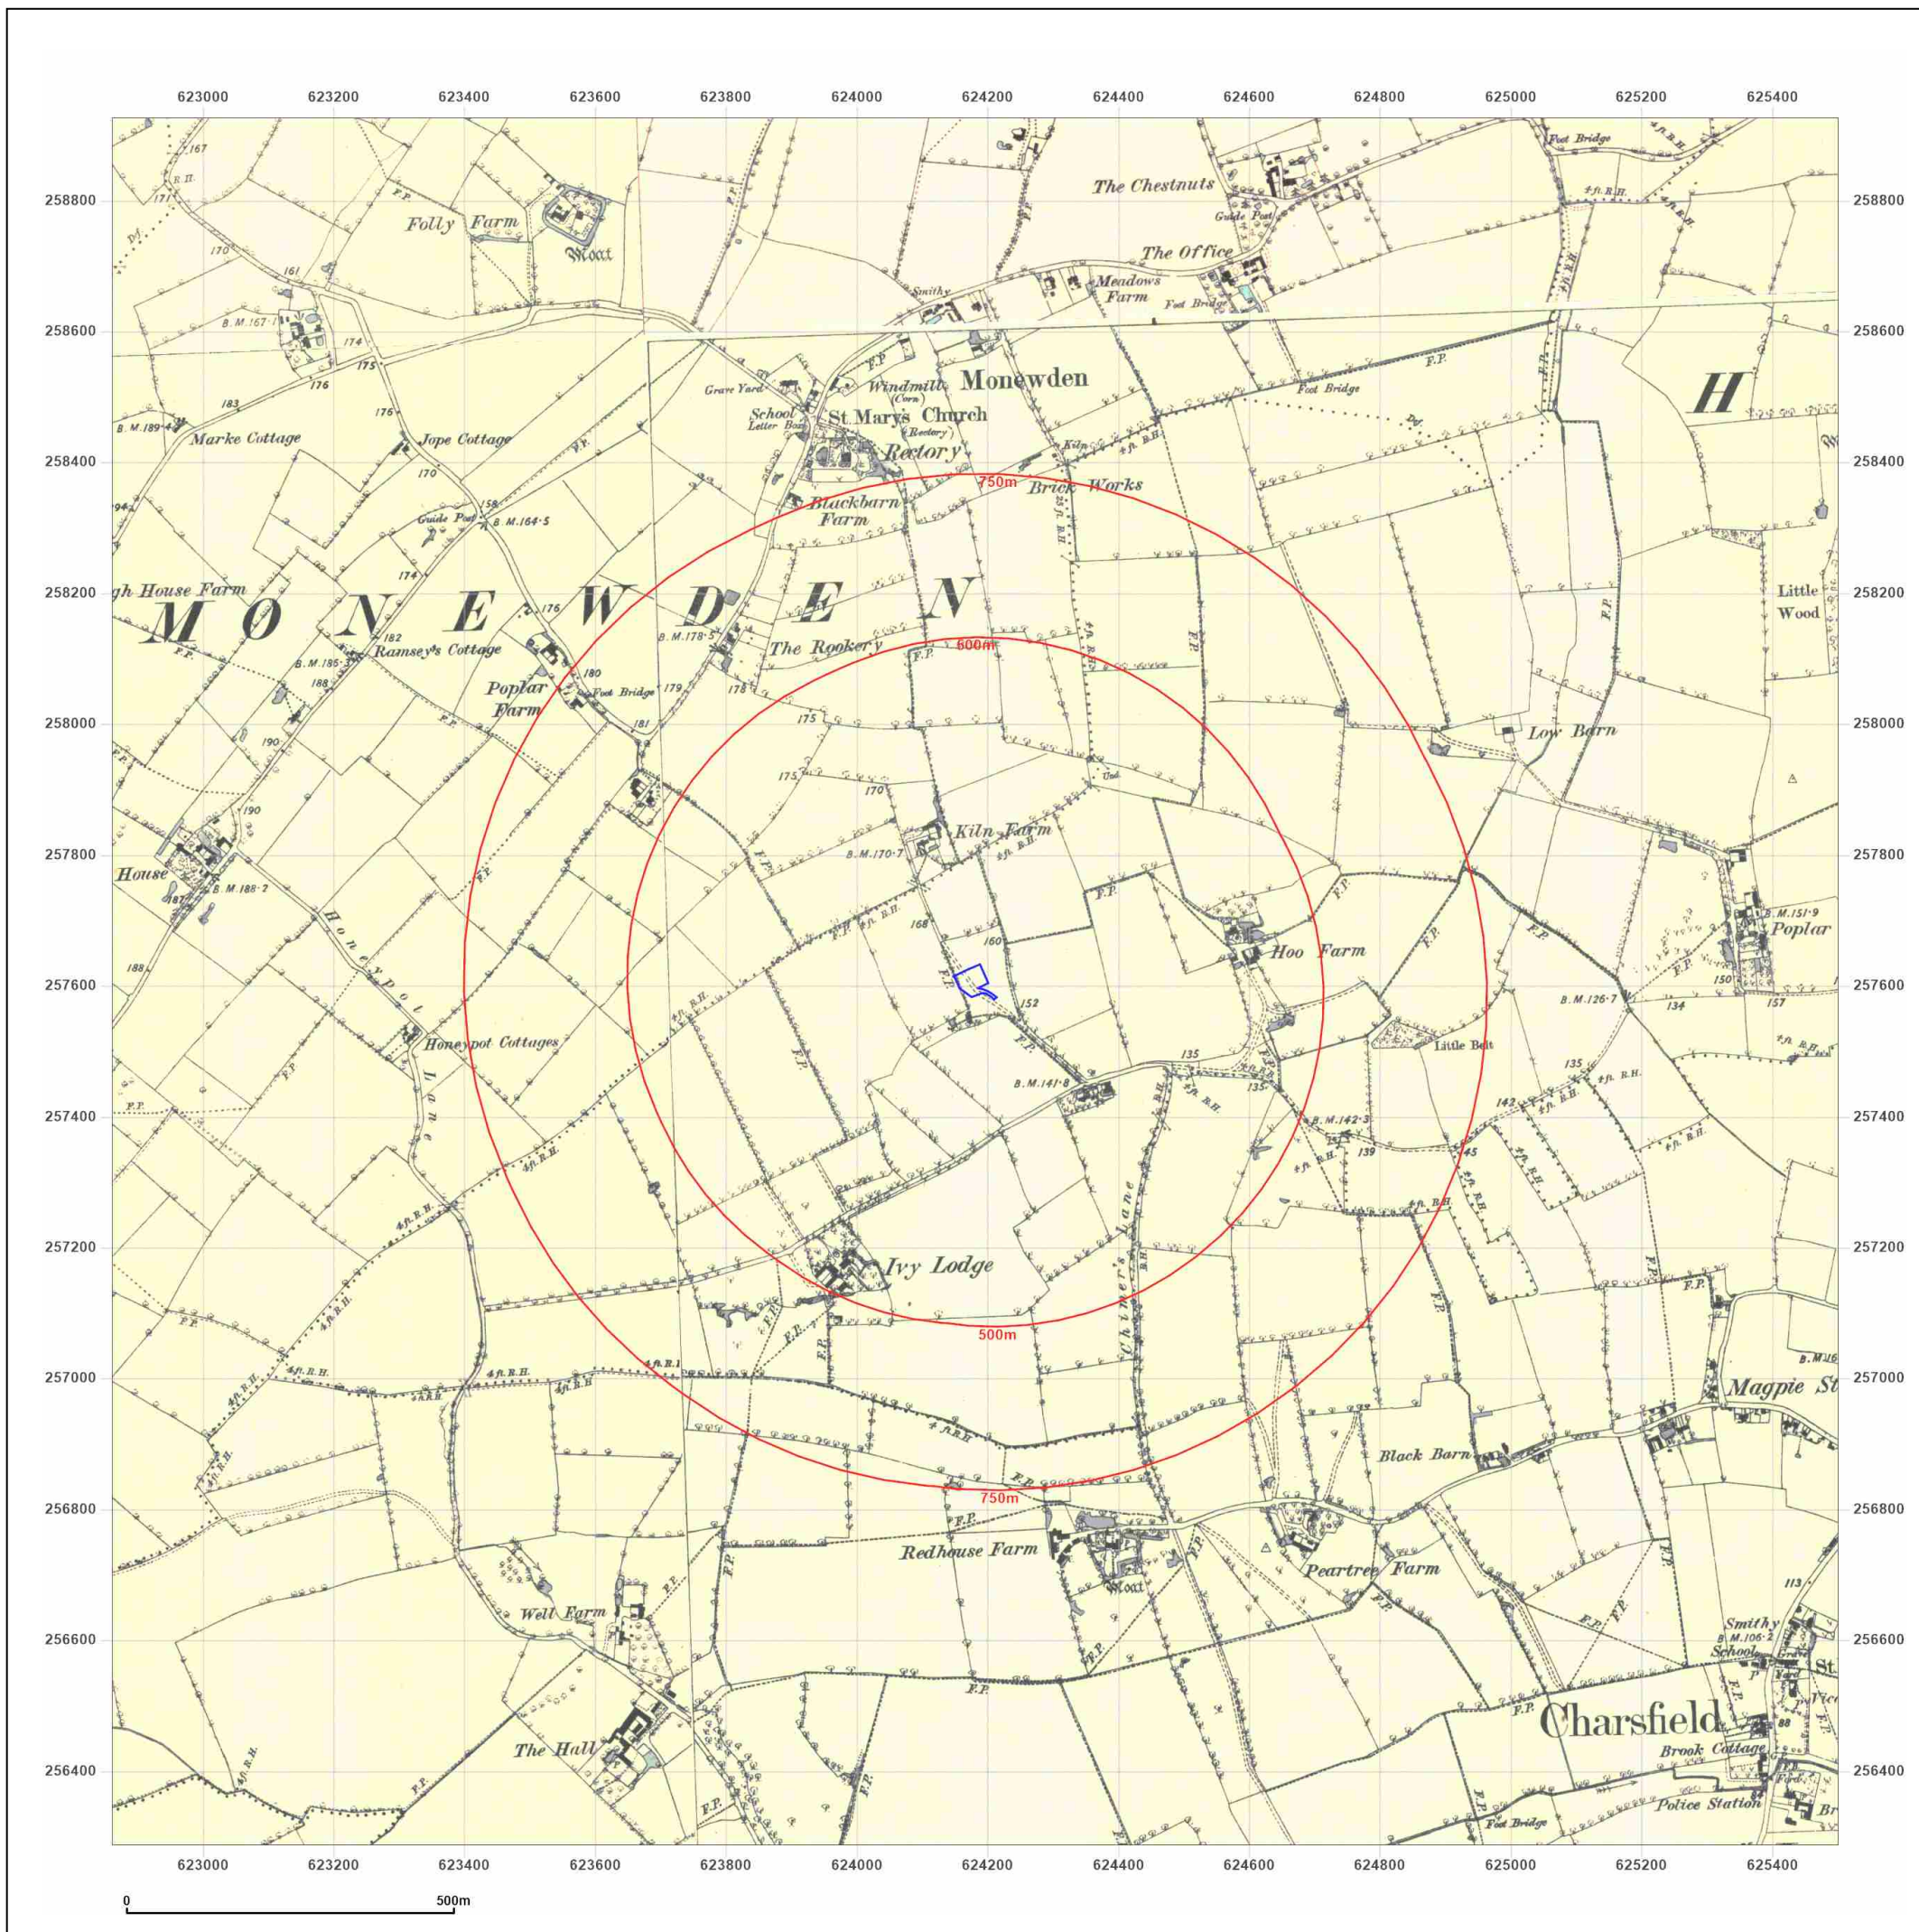

Site Details:

Kiln Farm, Chimer's Lane, Hoo,
IP13 7QF

Client Ref: IE23-047
Report Ref: GS-2EY-G9I-EOZ-TYL
Grid Ref: 624180, 257606

Map Name: County Series

Map date: 1883-1888

Scale: 1:10,560

Printed at: 1:10,560

Produced by
Groundsure Insights
T: 08444 159000
E: info@groundsure.com
W: www.groundsure.com

© Crown copyright and database rights 2018 Ordnance Survey 100035207

Production date: 16 May 2023

Map legend available at:
www.groundsure.com/sites/default/files/groundsure_legend.pdf

Site Details:

Kiln Farm, Chimer's Lane, Hoo,
IP13 7QF

Client Ref: IE23-047
Report Ref: GS-2EY-G9I-EOZ-TYL
Grid Ref: 624180, 257606

Map Name: County Series

Map date: 1945-1948

Scale: 1:10,560

Printed at: 1:10,560