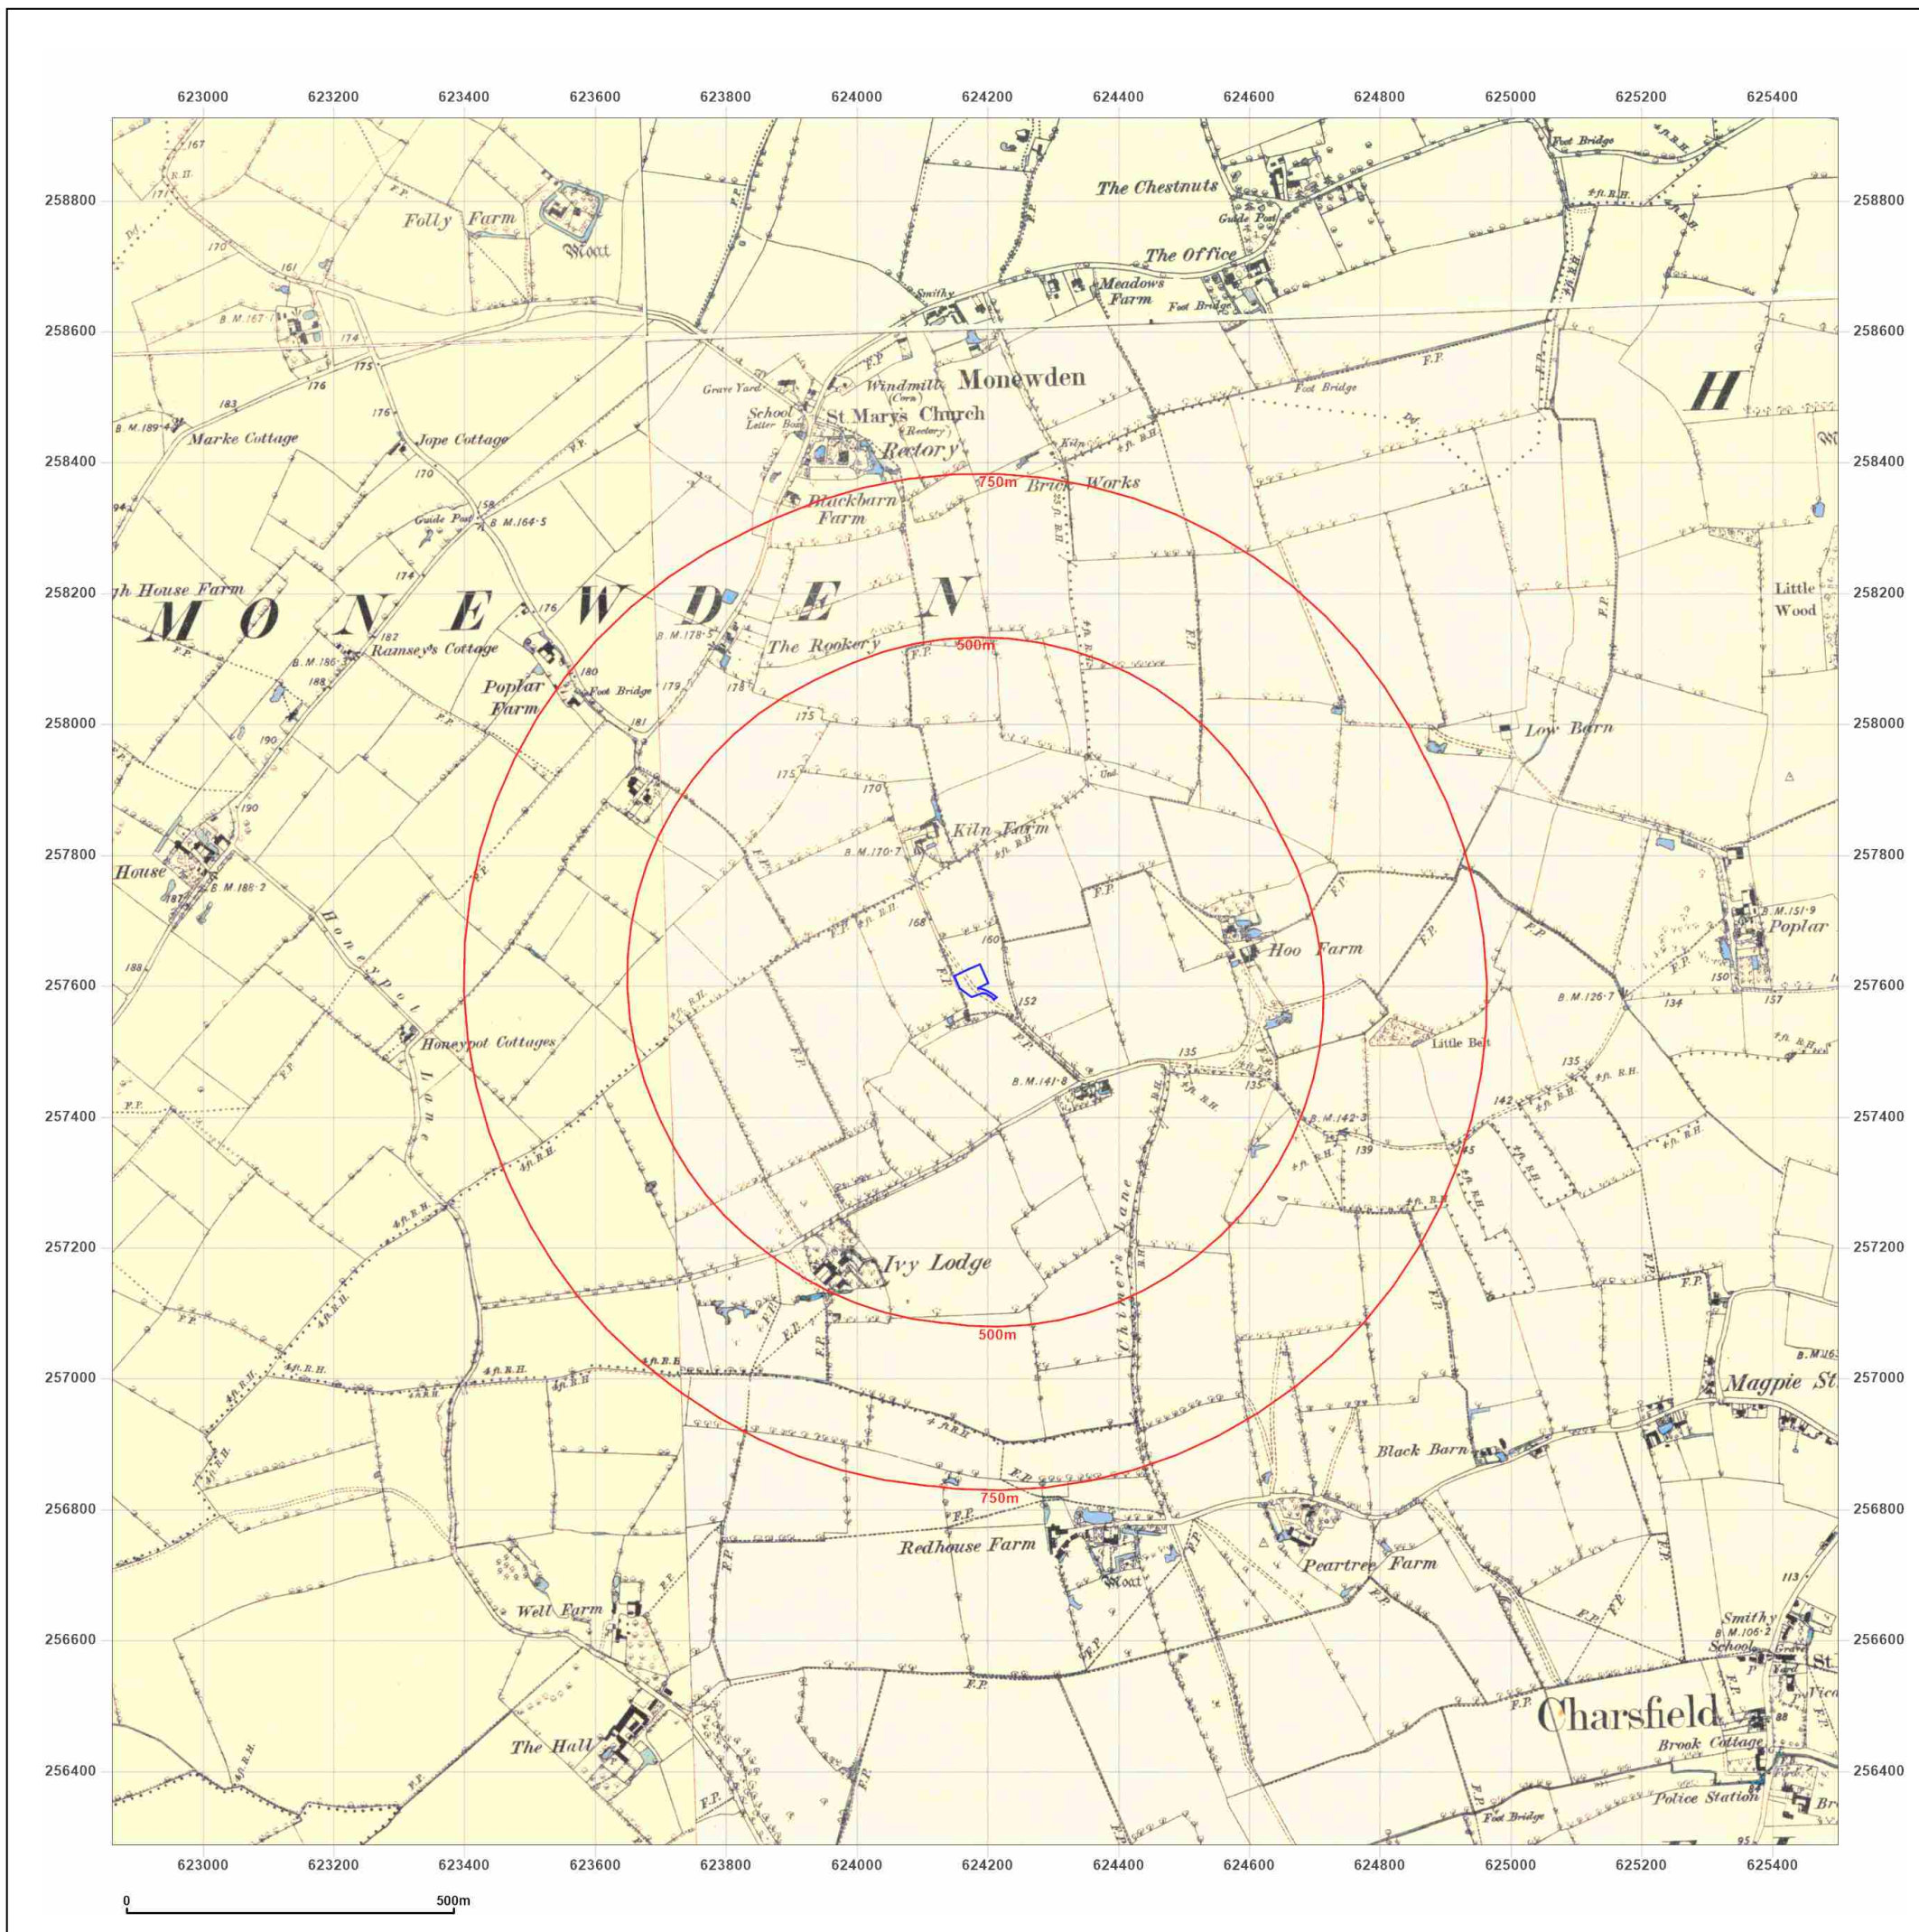

Site Details:

Kiln Farm, Chimer's Lane, Hoo,
IP13 7QF

Client Ref: IE23-047
Report Ref: GS-2EY-G9I-EOZ-TYL
Grid Ref: 624180, 257606

Map Name: County Series

Map date: 1883-1888

Scale: 1:10,560

Printed at: 1:10,560

Produced by
Groundsure Insights
T: 08444 159000
E: info@groundsure.com
W: www.groundsure.com

© Crown copyright and database rights 2018 Ordnance Survey 100035207

Production date: 16 May 2023

Map legend available at:
www.groundsure.com/sites/default/files/groundsure_legend.pdf

Site Details:

Kiln Farm, Chimer's Lane, Hoo,
IP13 7QF

Client Ref: IE23-047
Report Ref: GS-2EY-G9I-EOZ-TYL
Grid Ref: 624180, 257606

Map Name: County Series

Map date: 1945-1948

Scale: 1:10,560

Printed at: 1:10,560