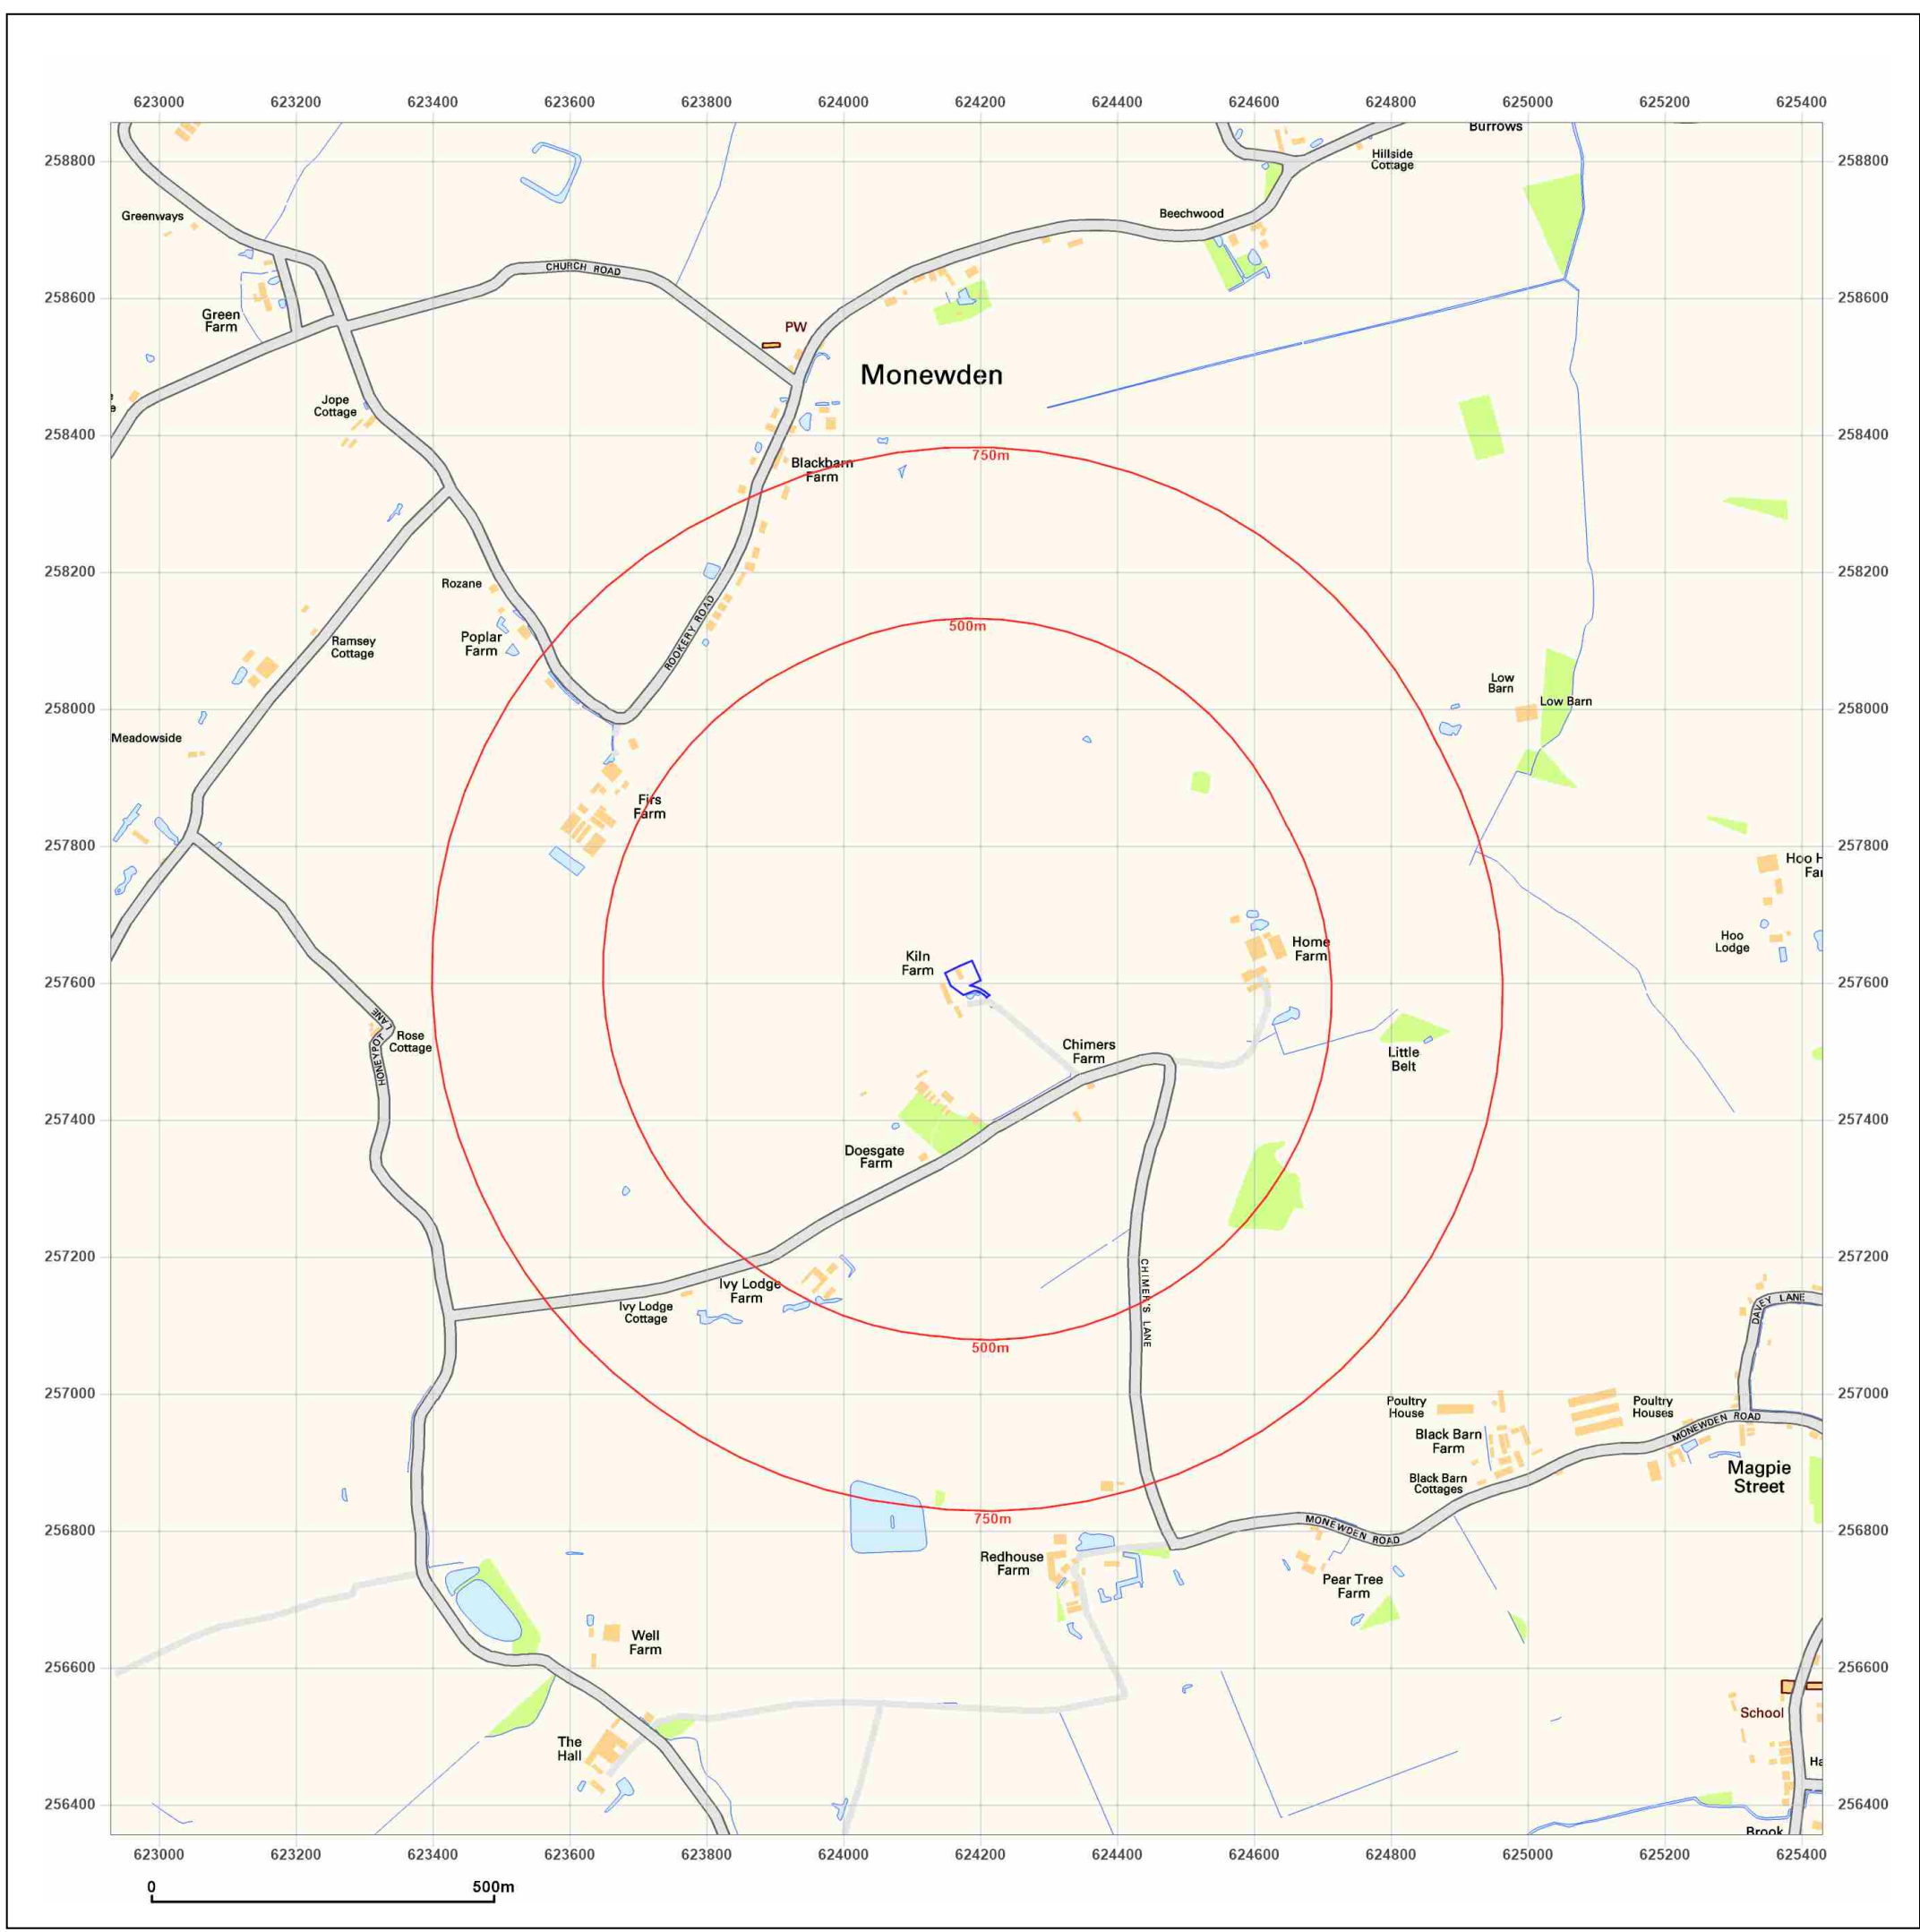

Produced by
Groundsure Insights
T: 08444 159000
E: info@groundsure.com
W: www.groundsure.com

© Crown copyright and database rights 2018 Ordnance Survey 100035207

Production date: 16 May 2023

Map legend available at:
www.groundsure.com/sites/default/files/groundsure_legend.pdf