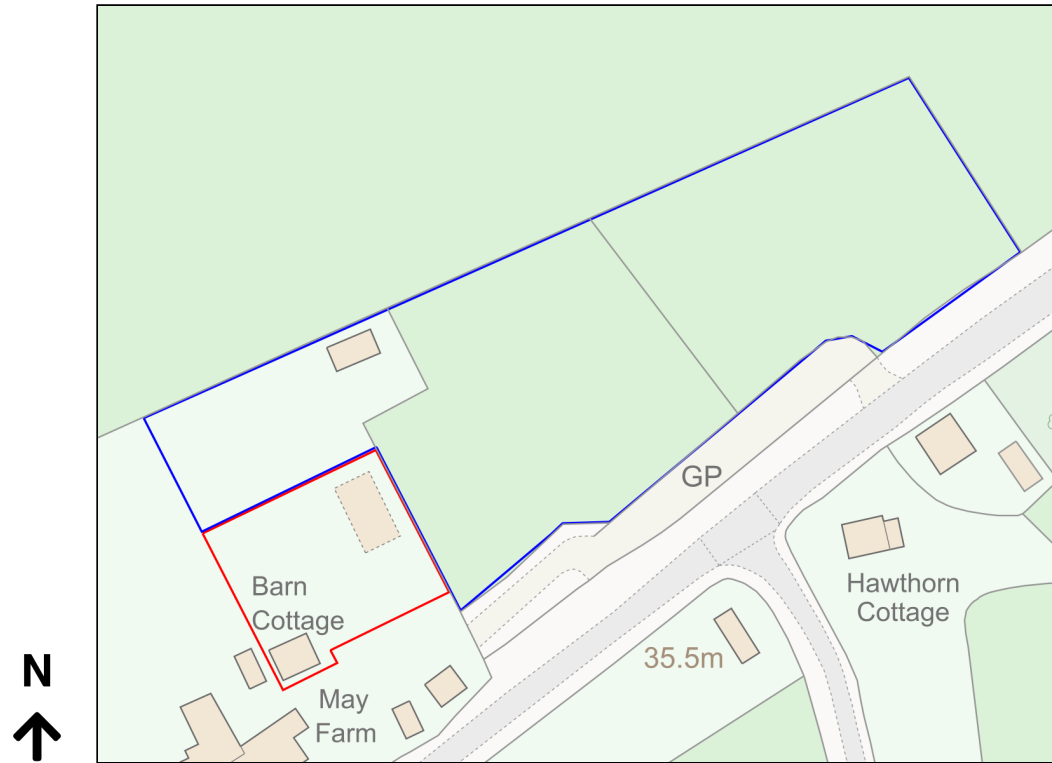

Location Plan

Site Address: Barn Cottage, May Farm, Pendock Road, Redmarley, GL19 3LG

Date Produced: 12-Dec-2023

Scale: 1:1250 @A4

Planning Portal Reference: PP-12673258v1