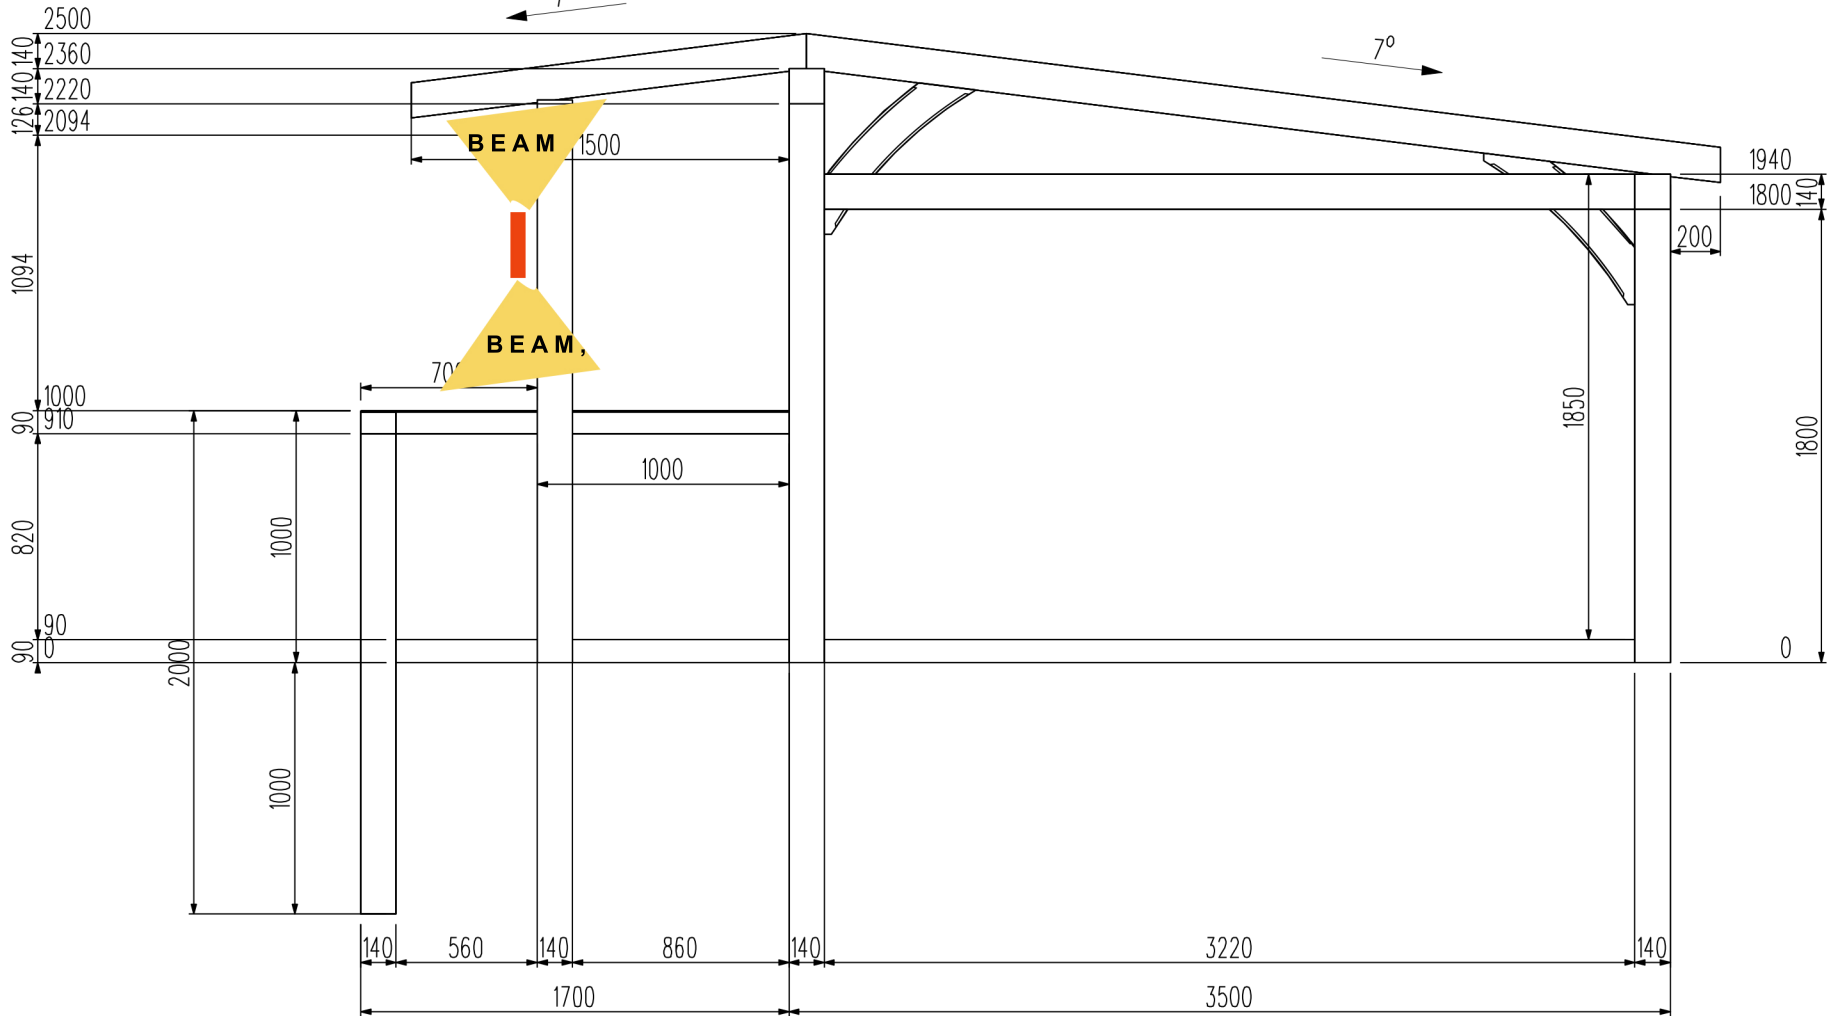

LIGHTING DESIGNED TO FALL BENEATH THE CANOPY ONLY

Border Hardwood

Manufacturing Plans

Customer

Green

Air dried

37789

DATE 23/05/22