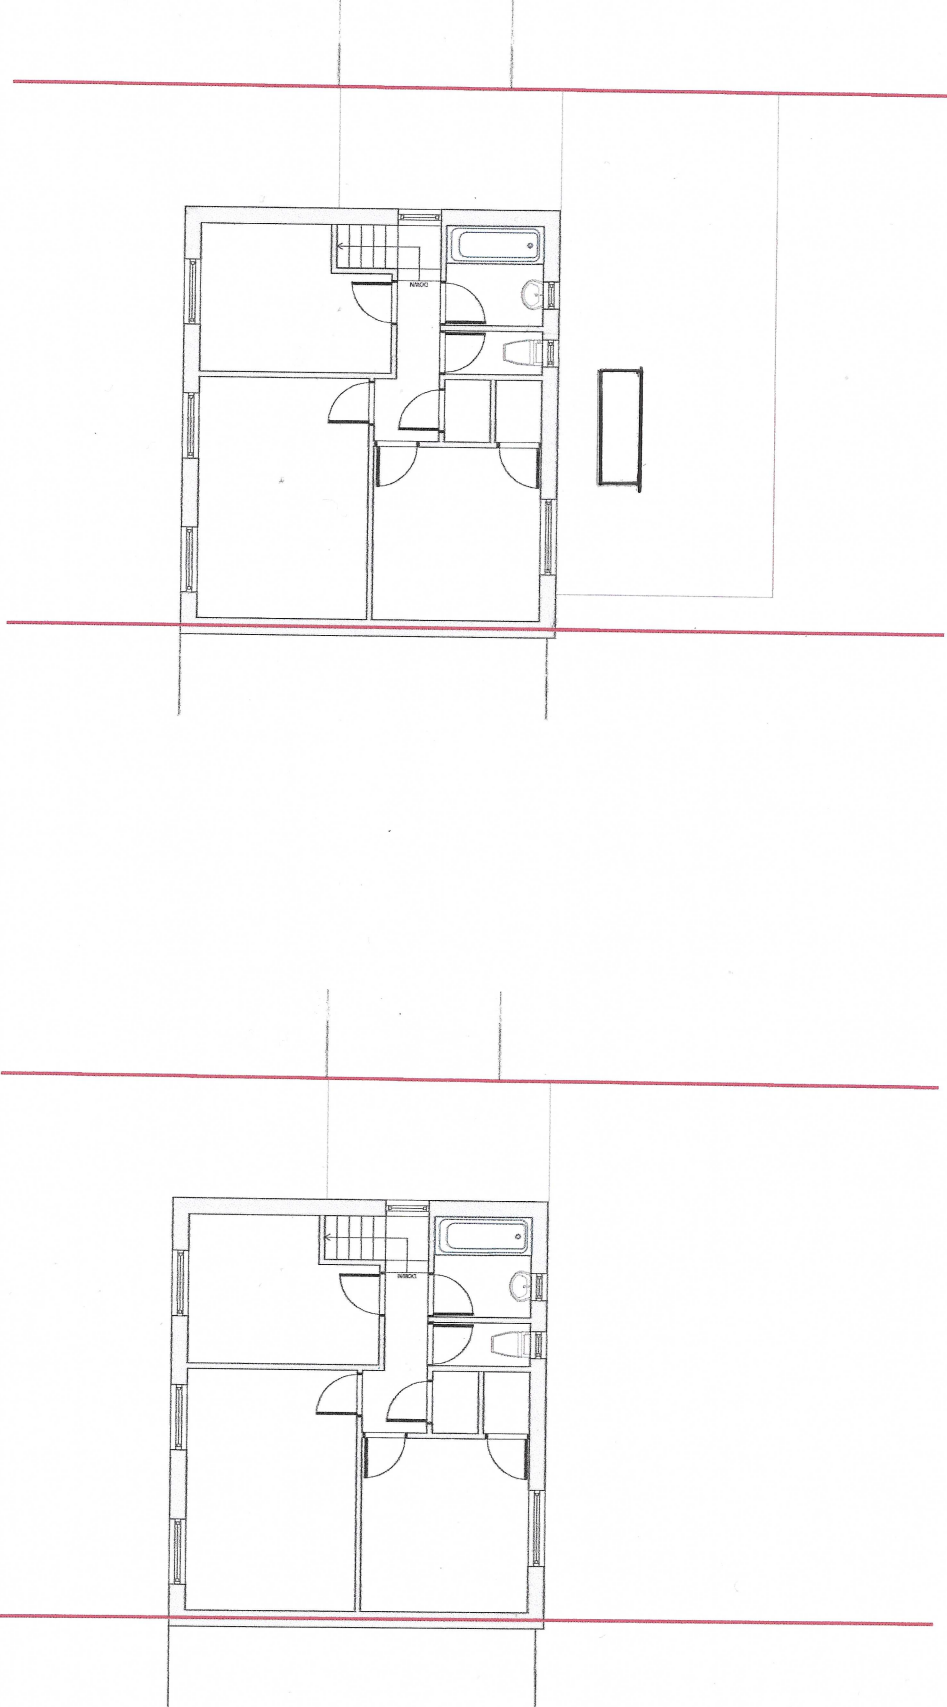

KIYANI ARCHITECTURE
AND DEVELOPMENTS

1. Key:
2. Site Boundary
   - Existing Wall
   - Proposed Wall
   - Demolition
   - Proposed Openings
   - 45 Degree Code Line
   - Proposed Beams

Existing First Floor Plan

Proposed First Floor Plan
WITH PROPOSED VELUX

Revision	Description	Date
1	First Issue	19.01.2022

Client:
Andy Hart

Project:
11 Meadow Road, East Cowes, PO32 6HU

Drawing Title:
Existing and Proposed First Floor Plans

Project Number	Drawing Number	Scale	Author	Checker
2004	101	1/50	IK	KAD