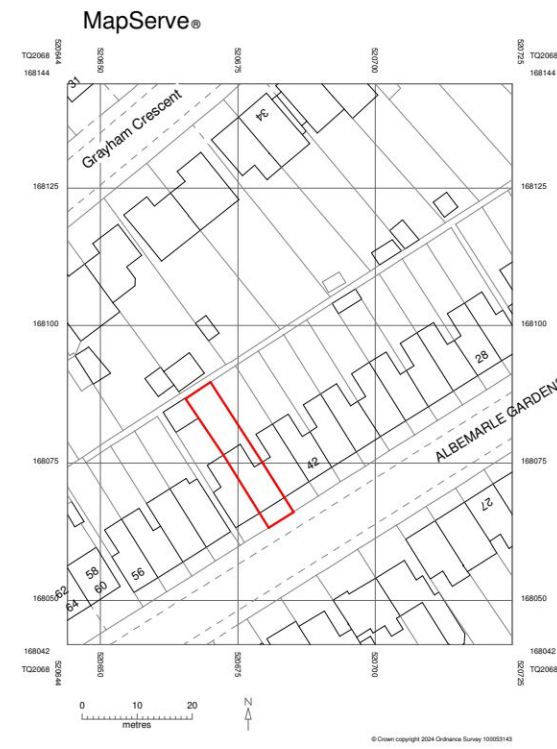

0m 25m 50m 75m 100m 125m

VISUAL SCALE 1:1250 @ A3

0m 10m 20m 30m 40m 50m

VISUAL SCALE 1:500 @ A3

1 Block Plan
1 : 500

2 Location Map
1 : 1250

POLARDESIGN Designing the Future 42 Prince John Road Eltham London UK SE9 6QA 	PROJECT 46 Albemarle Gardens, New Malden KT3 5BD	CLIENT		
	SHEET Block Plan Location Map	Date 20/09/2023	Project number 46ALBERM/24	Scale (@ A3) As indicated
		Drawn by IS	DRAWING NUMBER	
		Checked by IS	801	REV