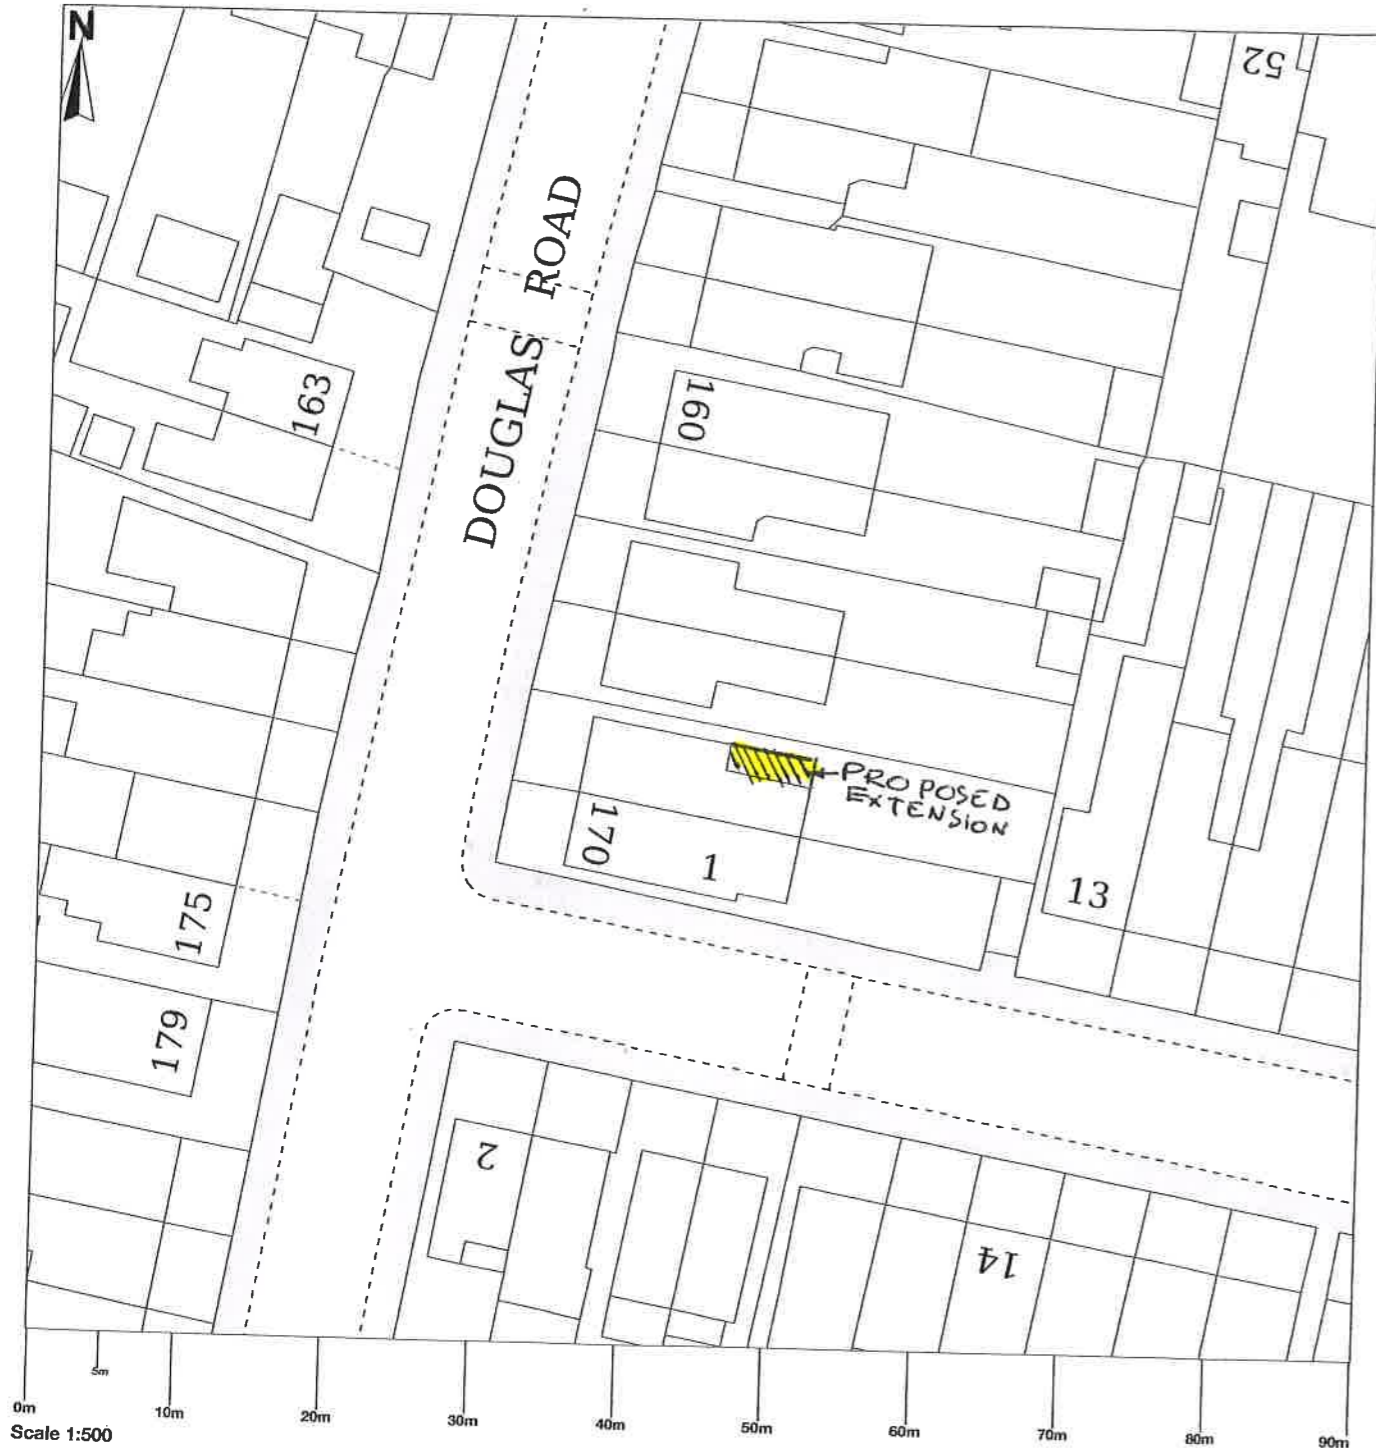

168 Douglas Road, Surbiton, KT6 7SE

© Crown copyright and database rights 2024 OS 100054135. Map area bounded by: 518730,165810 518820,165900. Produced on 13 February 2024 from the OS National Geographic Database. Supplied by UKPlanningMaps.com. Unique plan reference: b90e/uk/1058508/1425951

168 Douglas Road, Surbiton, KT6 7SE

Location Plan 1:1250

PLANNING SUBMISSION DRAWING

Enlargement of rear extension

**168 Douglas Road, Surbiton
KT6 7SE**

Scale 1:1250 @ A3

Rev.	Description	Date
A	Scale bar & Location plan scale amended	27/02/2024

Scale As shown Date Feb.2024 Drg. No Dou/PL 01_03/A Sheet 3 of 3 Rev.