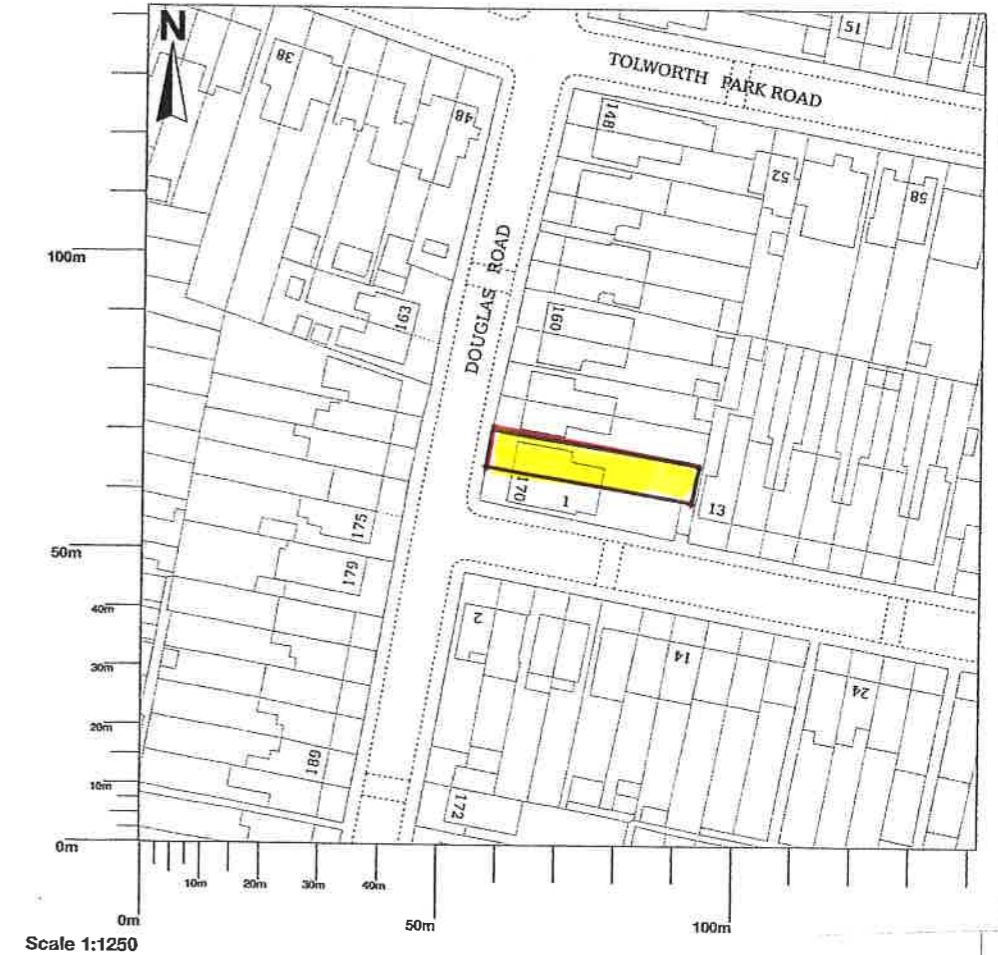

168 Douglas Road, Surbiton, KT6 7SE

© Crown copyright and database rights 2024 OS 100054135. Map area bounded by: 518730,165810 518820,165900. Produced on 13 February 2024 from the OS National Geographic Database. Supplied by UKPlanningMaps.com. Unique plan reference: b90e/uk/1058508/1425951

168 Douglas Road, Surbiton, KT6 7SE

Location Plan 1:1250

PLANNING SUBMISSION DRAWING

Enlargement of rear extension

**168 Douglas Road, Surbiton
KT6 7SE**

Scale 1:1250 @ A3

Rev.	Description	Date
A	Scale bar & Location plan scale amended	27/02/2024