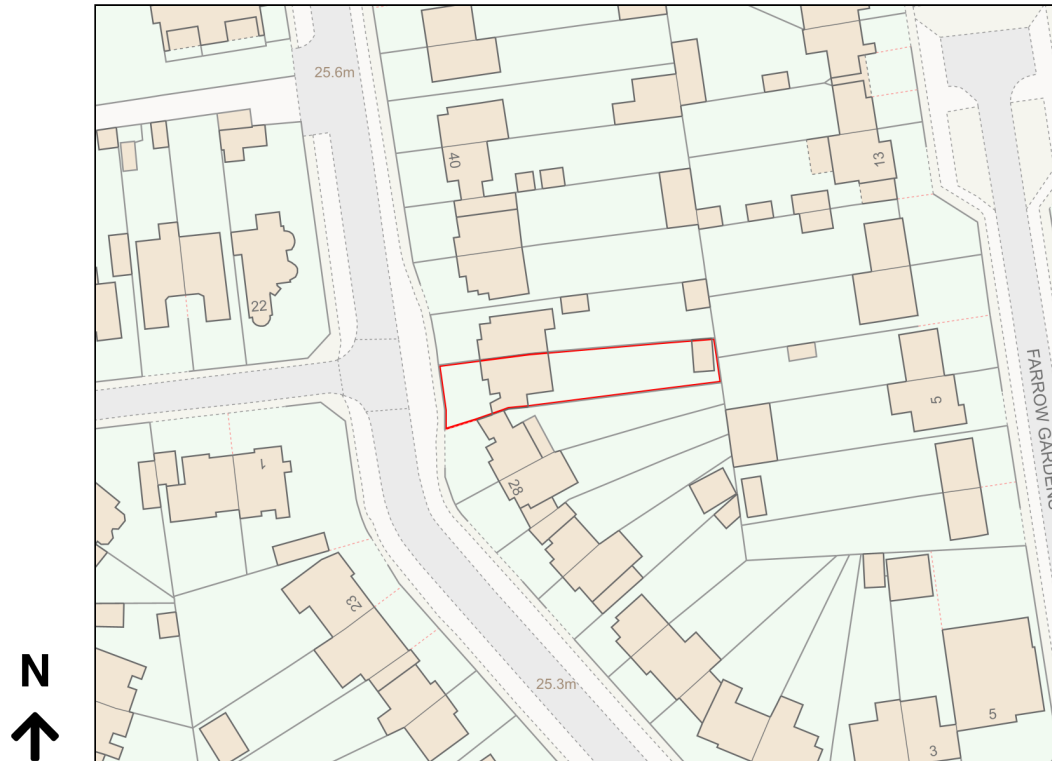

Location Plan

Site Address: 32, Fairway, Stifford Clays, Grays, RM16 2AD

Date Produced: 13-Feb-2024

Scale: 1:1250 @A4

Planning Portal Reference: PP-12803445v1