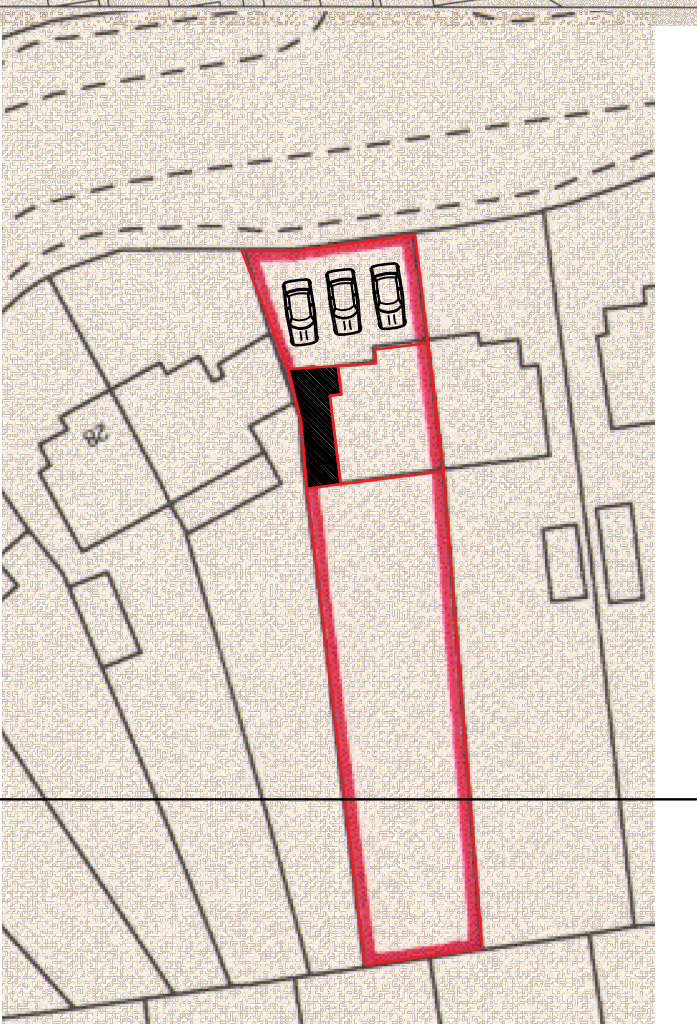

Location Plan 1:1250

**Site Plan & Car
Parking 1:500**

AFROZE KHAN DESIGN STUDIO
 info@ak-ds.co.uk
 07588722028

32 Fairway

Location Plan 1:1250
 Site Plan & Car Parking 1:500

SCALE
 @AK
 Date
 08/02/24
 DWG NO-3201