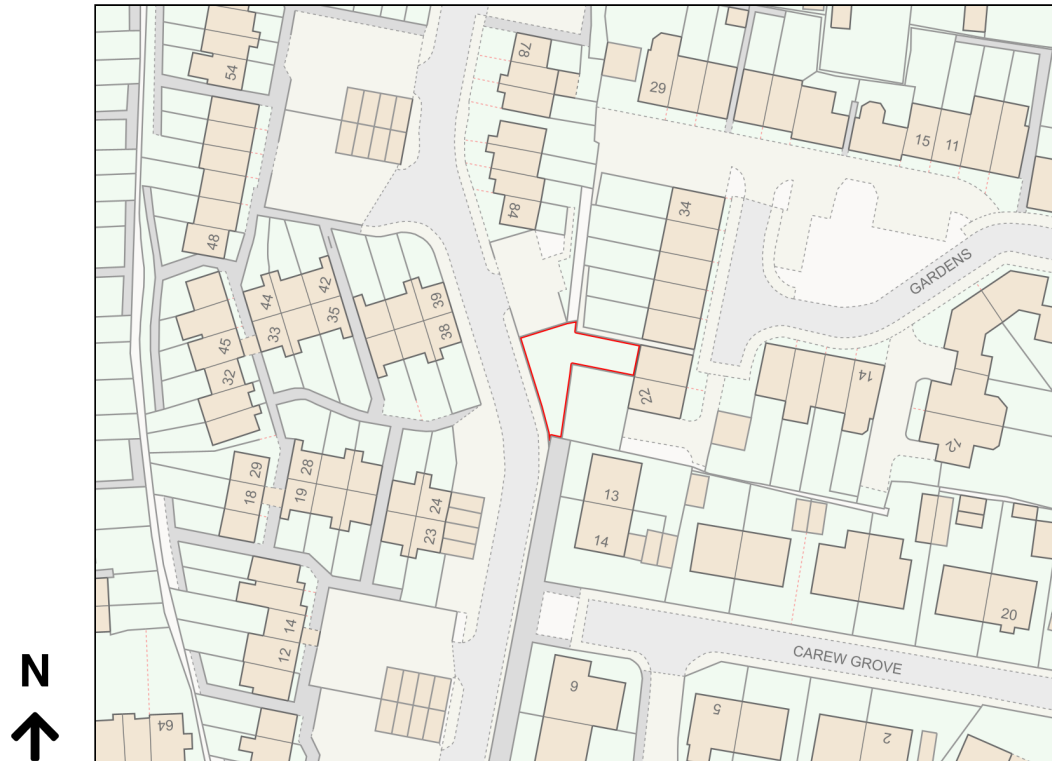

Location Plan

Site Address: 24, Carew Gardens, Plymouth, PL5 3PB

Date Produced: 13-May-2023

Scale: 1:1250 @A4

Planning Portal Reference: PP-12154962v1