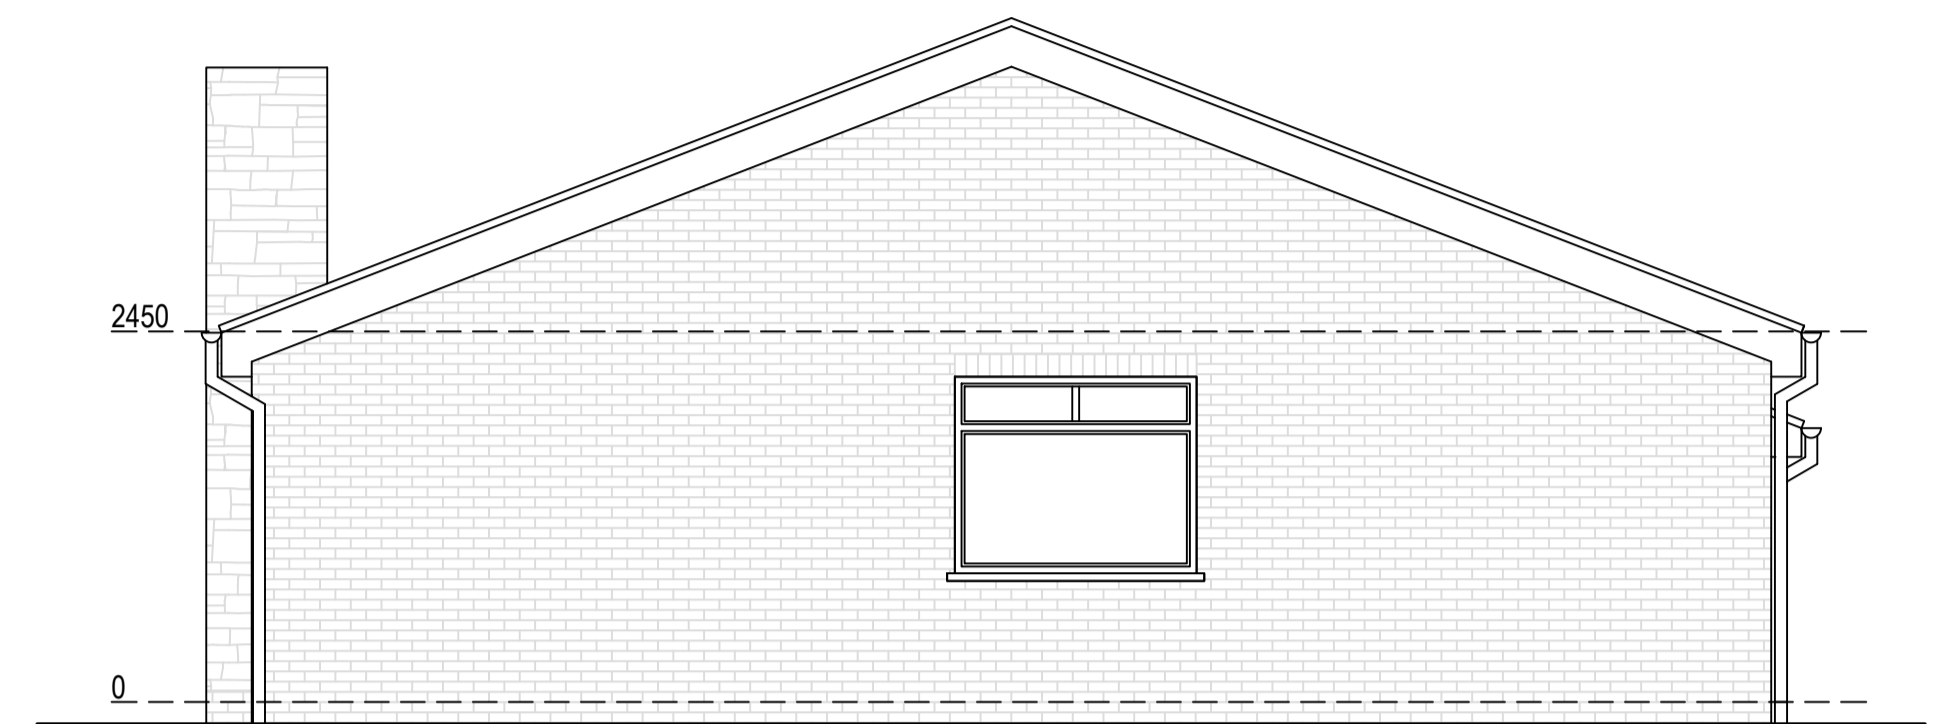

Existing Southwest Elevation
Scale 1:50

Existing Southeast Elevation
Scale 1:50

Existing Northeast Elevation
Scale 1:50

Existing Northwest Elevation
Scale 1:50

Arkiplan

74 Cardiff Road, CF15 7QE • Enquiries@ArkiPlan.co.uk

Site	West Garth, Off Albert Terrace, Beverley HU17 8JU	Date	15.02.2024
		Sheet	24-0180 D06 REV 1
		Job	Internal Alterations New Garden Room Roof Replacement
		Scale	As Shown@A1
Title Number	HS208189	Title	As Shown