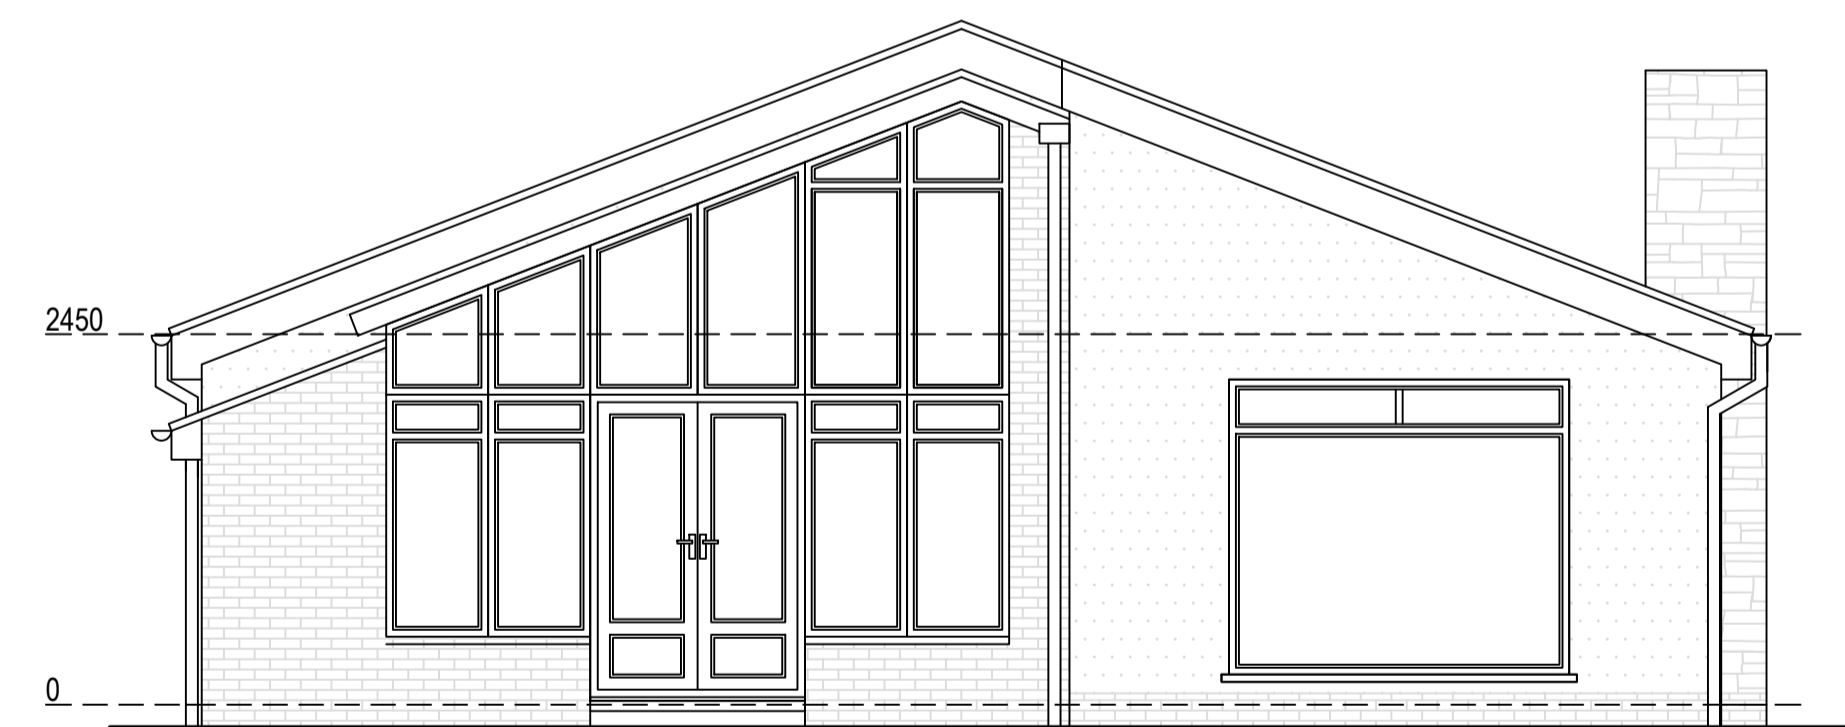

Existing Southwest Elevation
Scale 1:50

Existing Southeast Elevation
Scale 1:50

Existing Northeast Elevation
Scale 1:50

Existing Northwest Elevation
Scale 1:50

Arkiplan

74 Cardiff Road, CF15 7QE • Enquiries@ArkiPlan.co.uk

Site	West Garth, Off Albert Terrace, Beverley HU17 8JU	Date	15.02.2024
		Sheet	24-0180 D06 REV 1
		Job	Internal Alterations New Garden Room Roof Replacement
		Scale	As Shown@A1
Title Number	HS208189	Title	As Shown