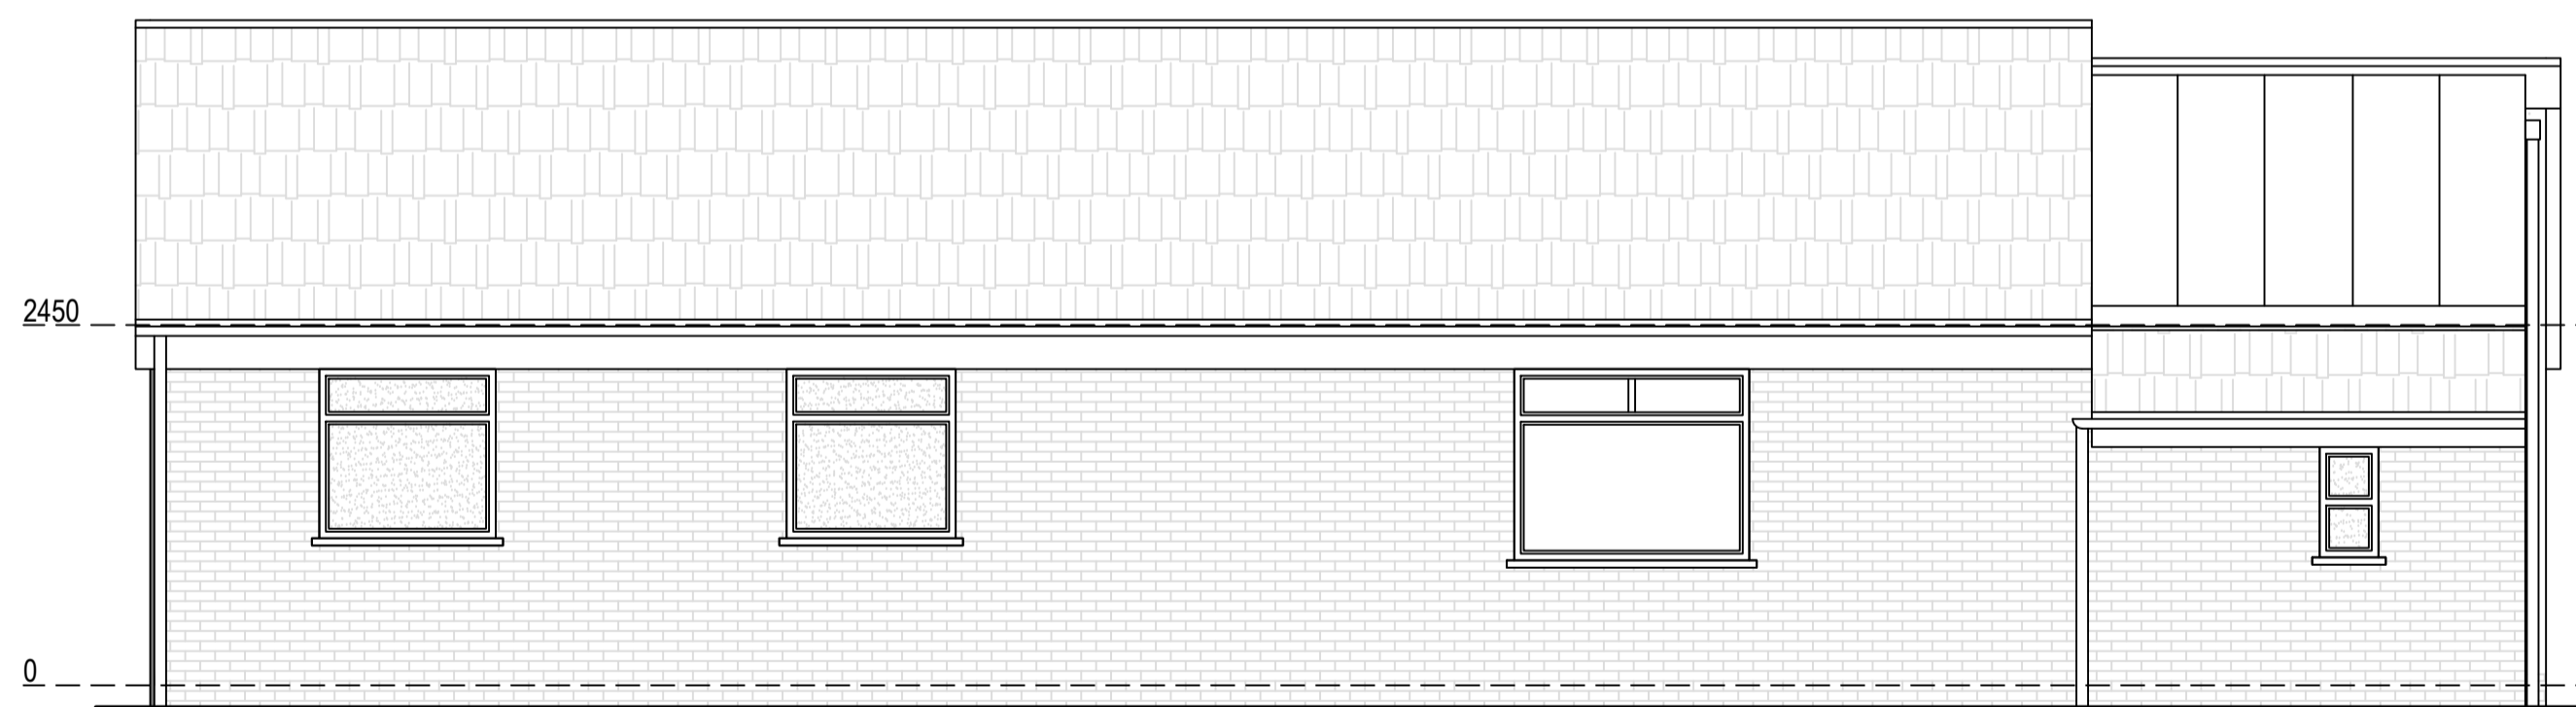

Existing Southwest Elevation
Scale 1:50

Existing Southeast Elevation
Scale 1:50

Existing Northeast Elevation
Scale 1:50

Existing Northwest Elevation
Scale 1:50

Arkiplan

74 Cardiff Road, CF15 7QE • Enquiries@ArkiPlan.co.uk

Site	West Garth, Off Albert Terrace, Beverley HU17 8JU	Date	15.02.2024
		Sheet	24-0180 D06 REV 1
		Job	Internal Alterations New Garden Room Roof Replacement
		Scale	As Shown@A1
Title Number	HS208189	Title	As Shown