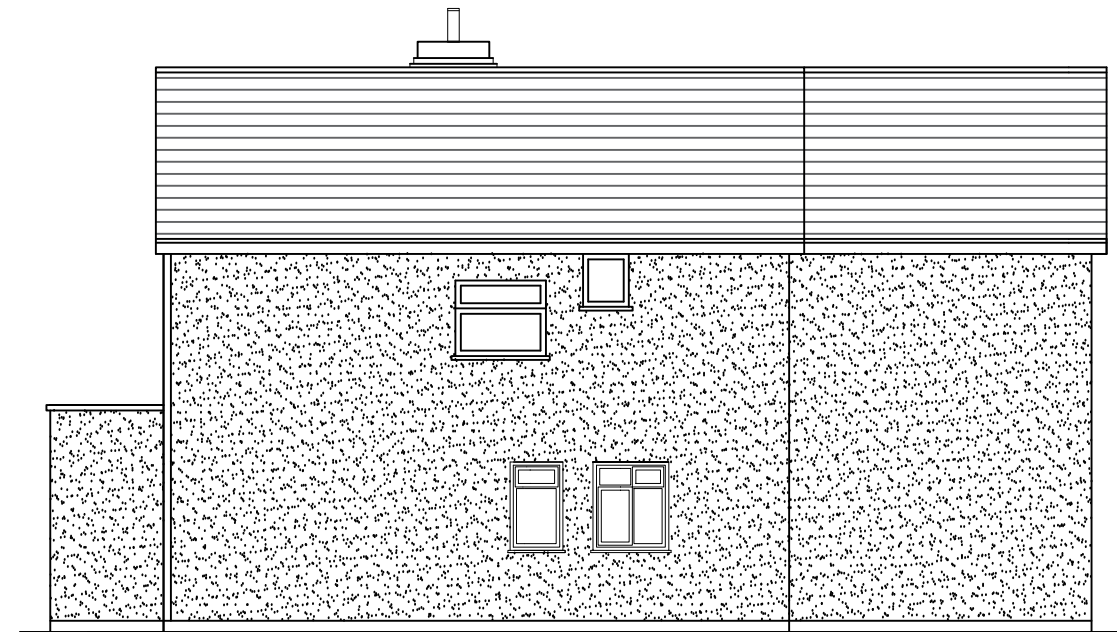

0 1.0 2.0 3.0 4 5 6 7 8 9 10

SCALE - 1 : 100.

grey modern marley tiles  
white lime plaster render  
(existing walls insulation  
upgraded externally)

PROPOSED FRONT ELEVATION

PROPOSED SIDE ELEVATION 1

PROPOSED REAR ELEVATION

PROPOSED SIDE ELEVATION 2