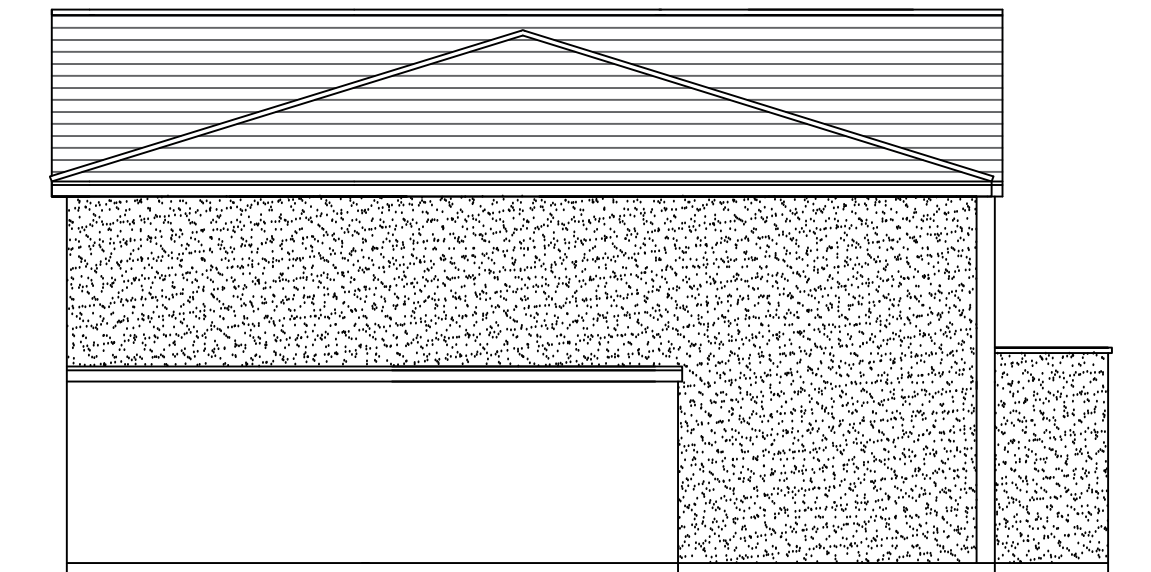

0 1.0 2.0 3.0 4 5 6 7 8 9 10

SCALE - 1 : 100.

grey modern marley tiles  
white lime plaster render  
(existing walls insulation  
upgraded externally)

PROPOSED FRONT ELEVATION

PROPOSED SIDE ELEVATION 1

PROPOSED REAR ELEVATION

PROPOSED SIDE ELEVATION 2