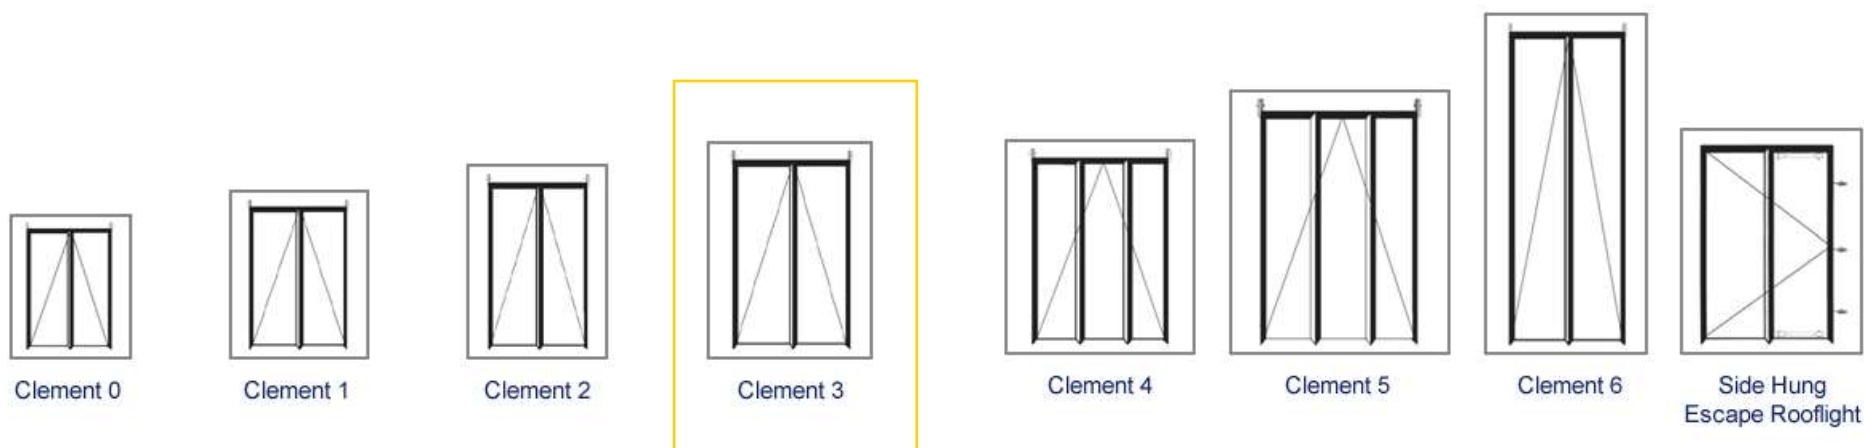

Home > Products > Conservation Rooflights > Size and Price Guide

## SIZE & PRICE GUIDE

Type	Overall external size * w x h (mm)	Clear glass size (internal) * w x h (mm)	Between rafter size * w x h (mm)	Weight (approx) kg tile	Weight (approx) kg slate	SLATE Price excl VAT & delivery	TILE Price excl VAT & delivery
Clement 0	590 x 752	332 x 444	410 x 504	29 kg	23 kg	£465.00	£475.00
Clement 1	668 x 870	410 x 562	488 x 622	37 kg	30 kg	£475.00	£480.00
Clement 2	668 x 1021	410 x 713	488 x 773	44 kg	34 kg	£562.00	£570.00
Clement 3	818 x 1169	560 x 861	638 x 921	53 kg	45 kg	£680.00	£698.00
Clement 4	972 x 1169	714 x 861	792 x 921	61 kg	51 kg	£697.00	£708.00
Clement 5	1124 x 1501	866 x 1193	944 x 1253	87 kg	69 kg	£790.00	£820.00