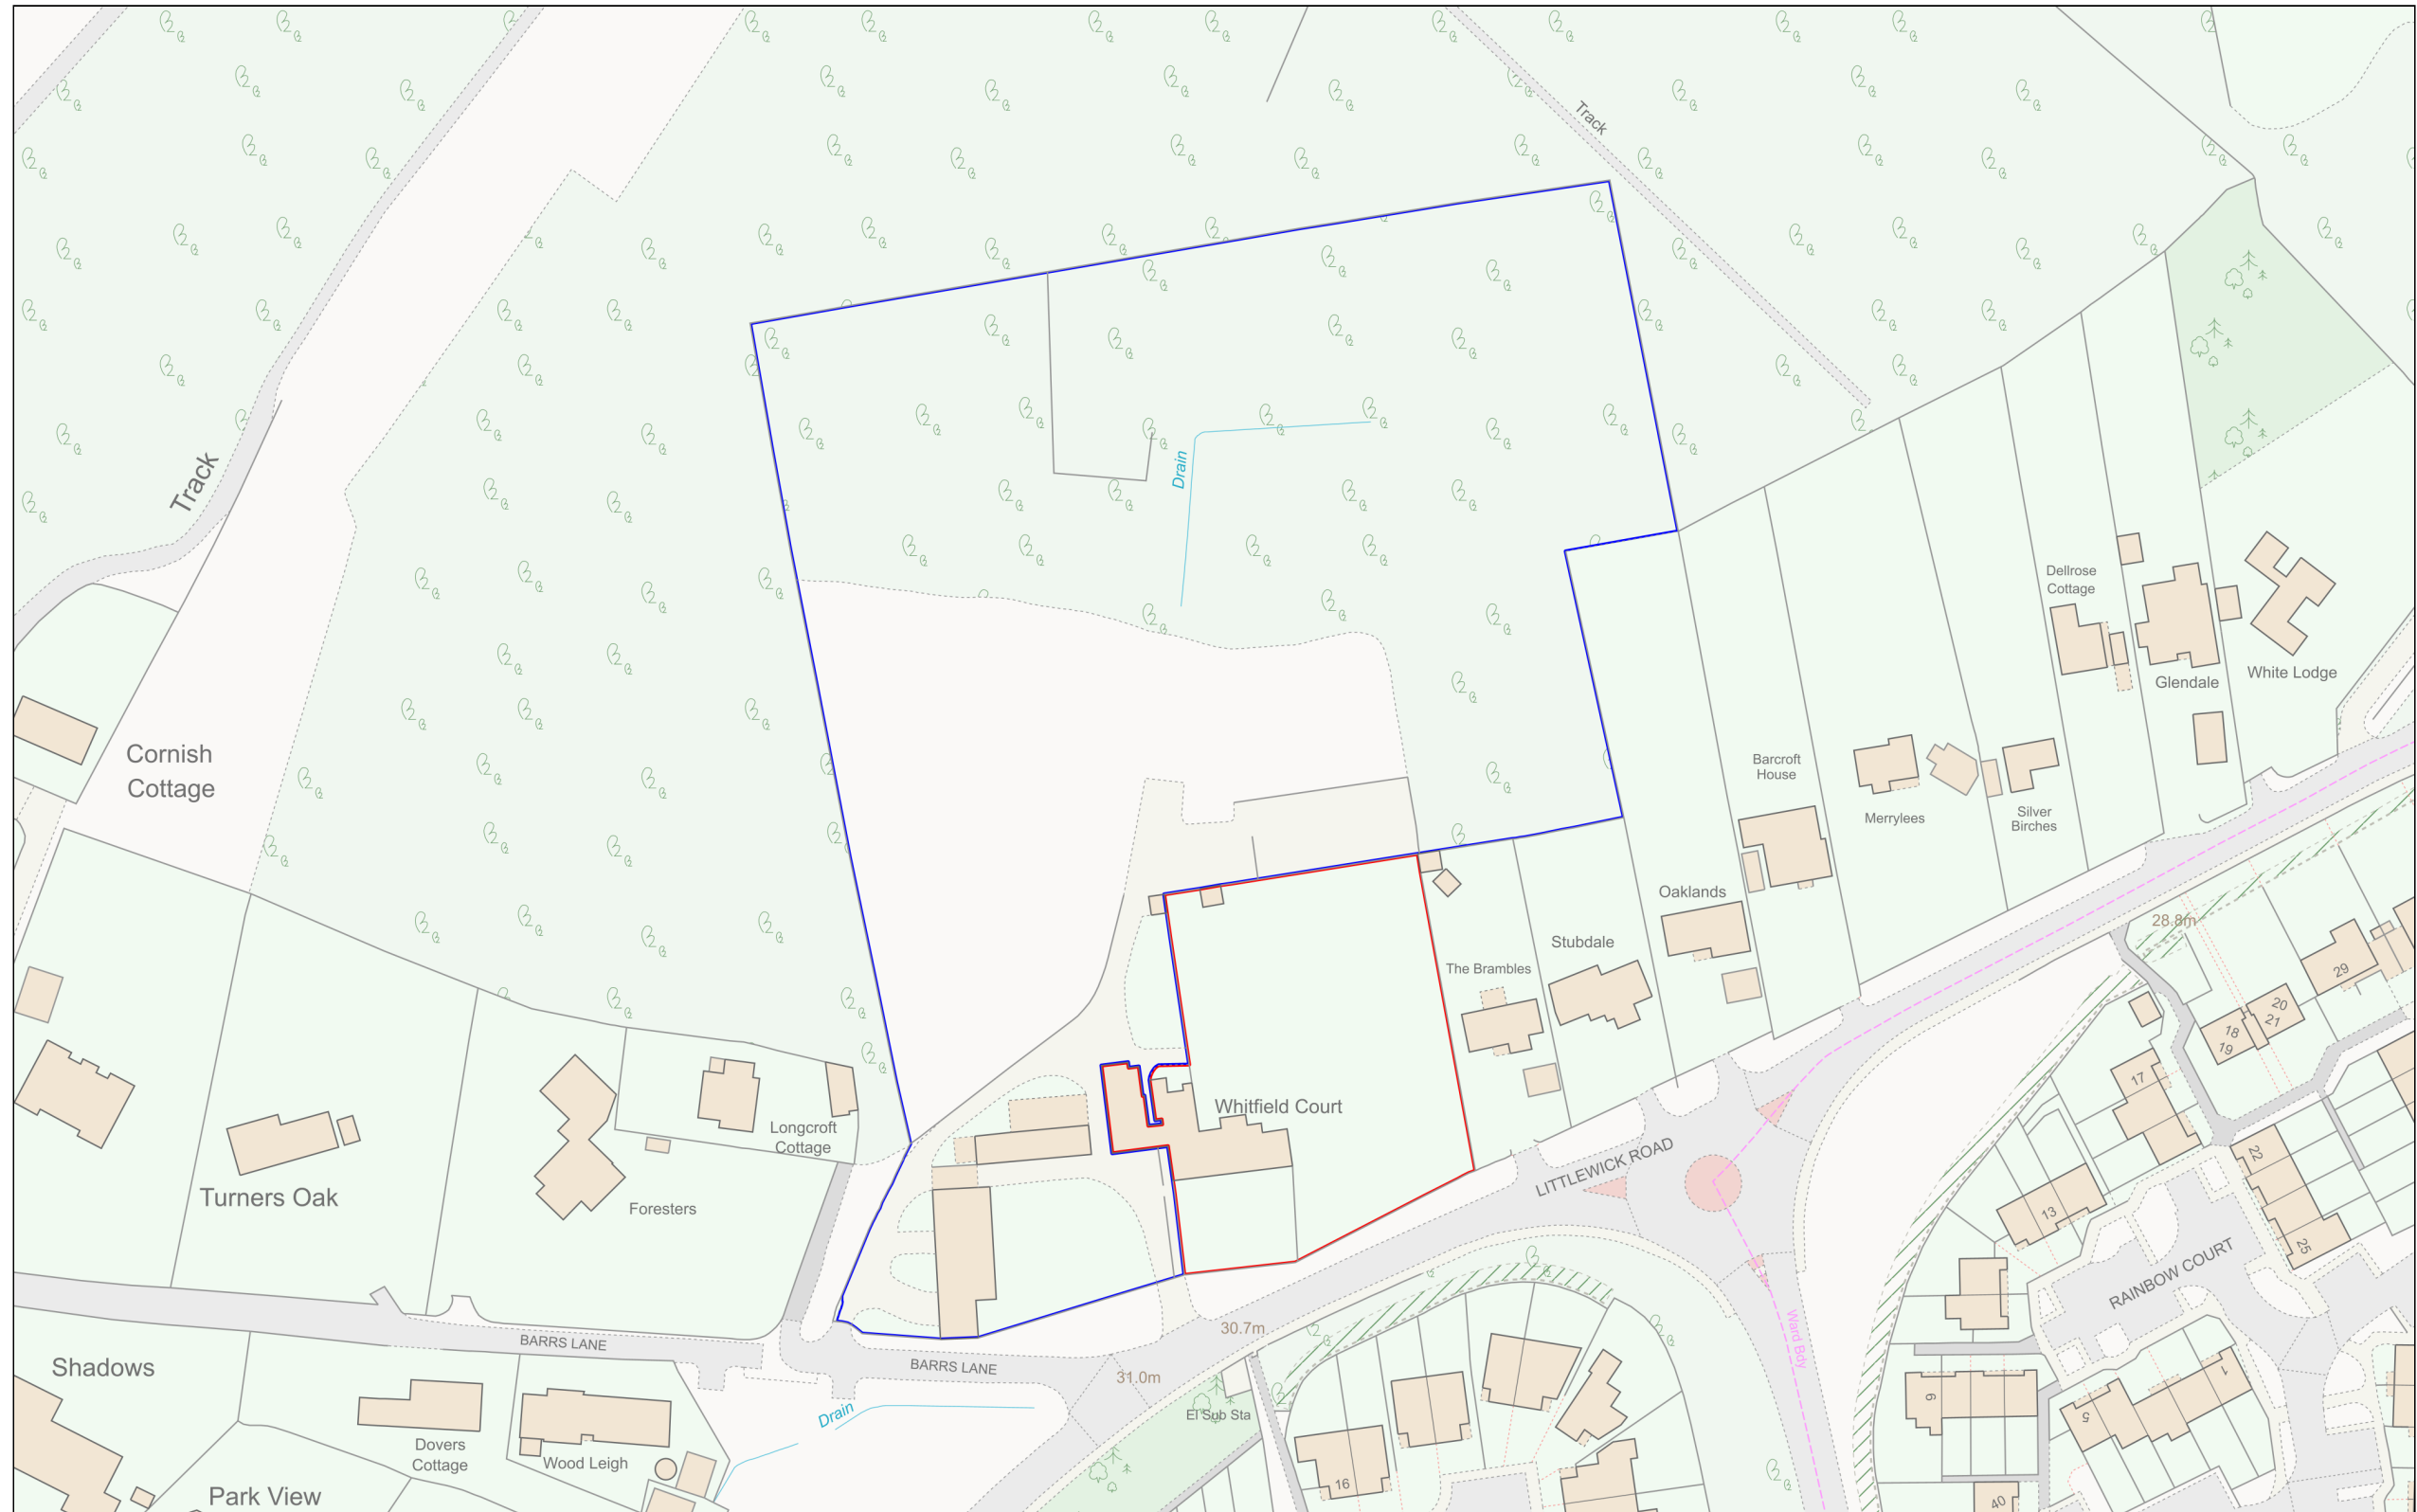

# Location Plan

Site Address: Whitfield Court, Littlewick Road, Knaphill, Woking, GU21 2JU

Date Produced: 18-Feb-2024

Scale: 1:1250 @A3

Planning Portal Reference: PP-12812684v1