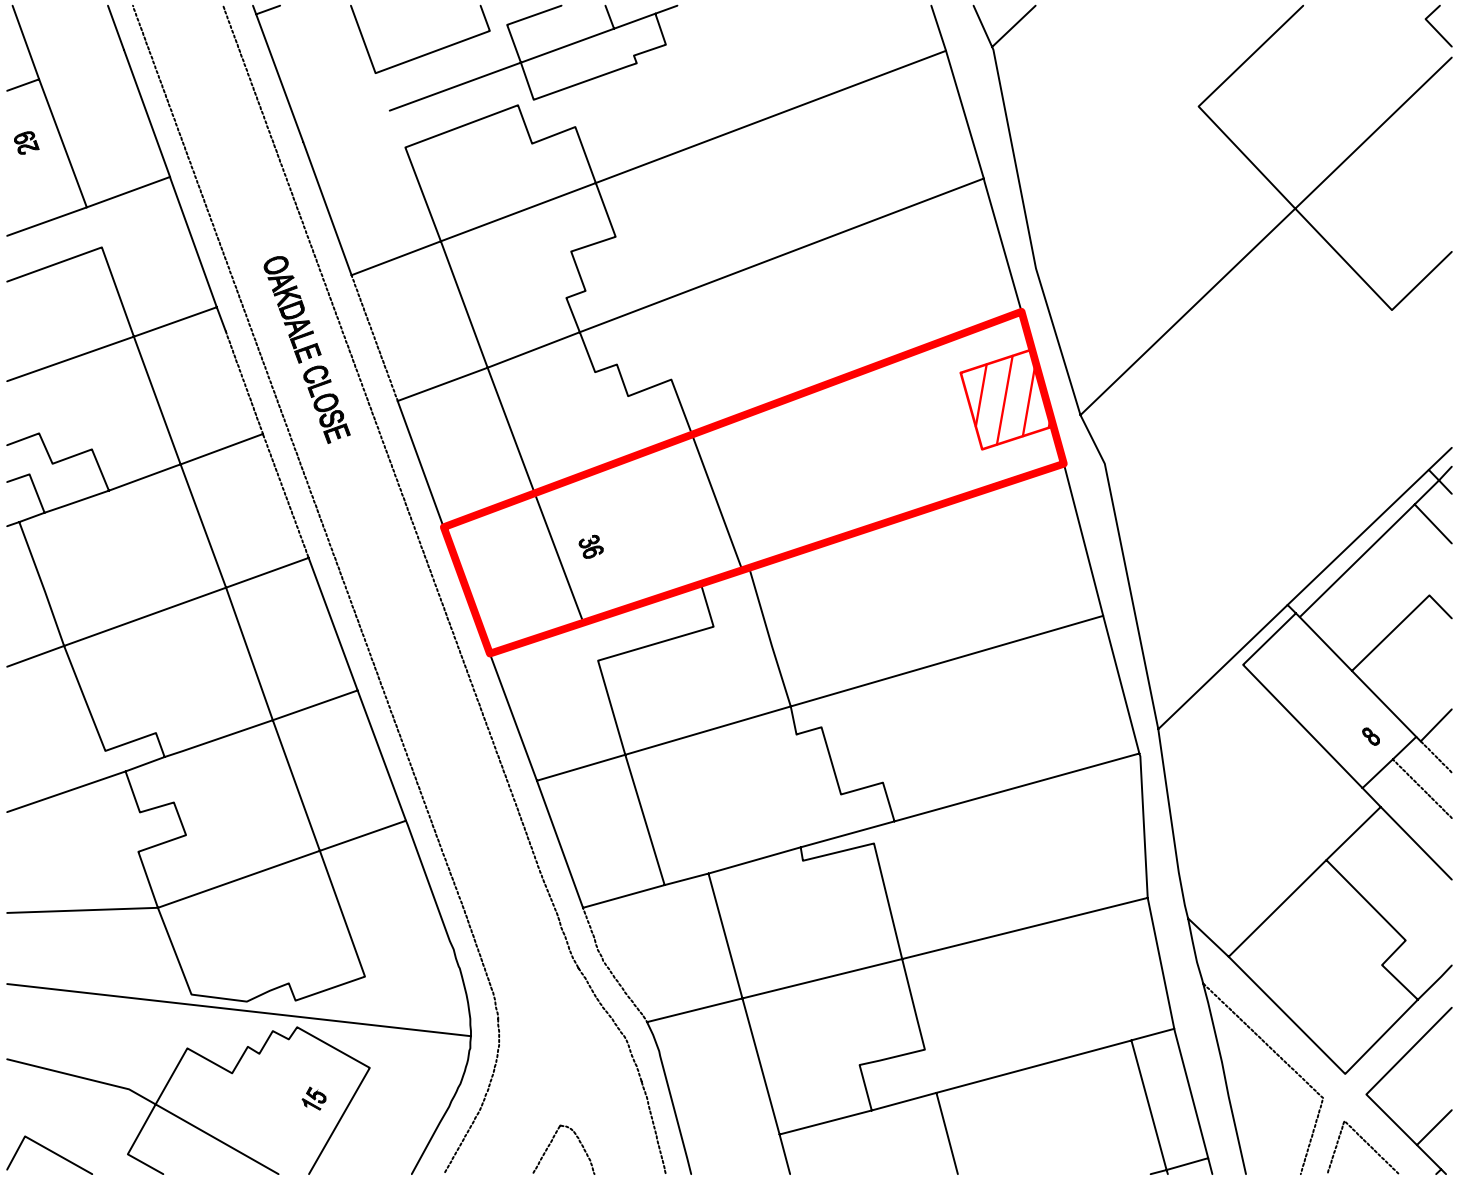

KEY

Proposed garden office/games room

Site boundary

date	rev	name	chk	note
Feb 2024	-	Block Plan KPB		Planning submission.

A4

Original Sheet Size

0mm

50mm

PROJECT 36 OAKDALE CLOSE
DOWNEND
BRISTOL
BS16 6ED

DRAWING TITLE Block Plan

SCALE	DATE	DRAWN	CHK	DRAWING NUMBER	REV.
1:500 @ A4	Feb 2024	KPB	KPB	KB/02/Block Plan	-