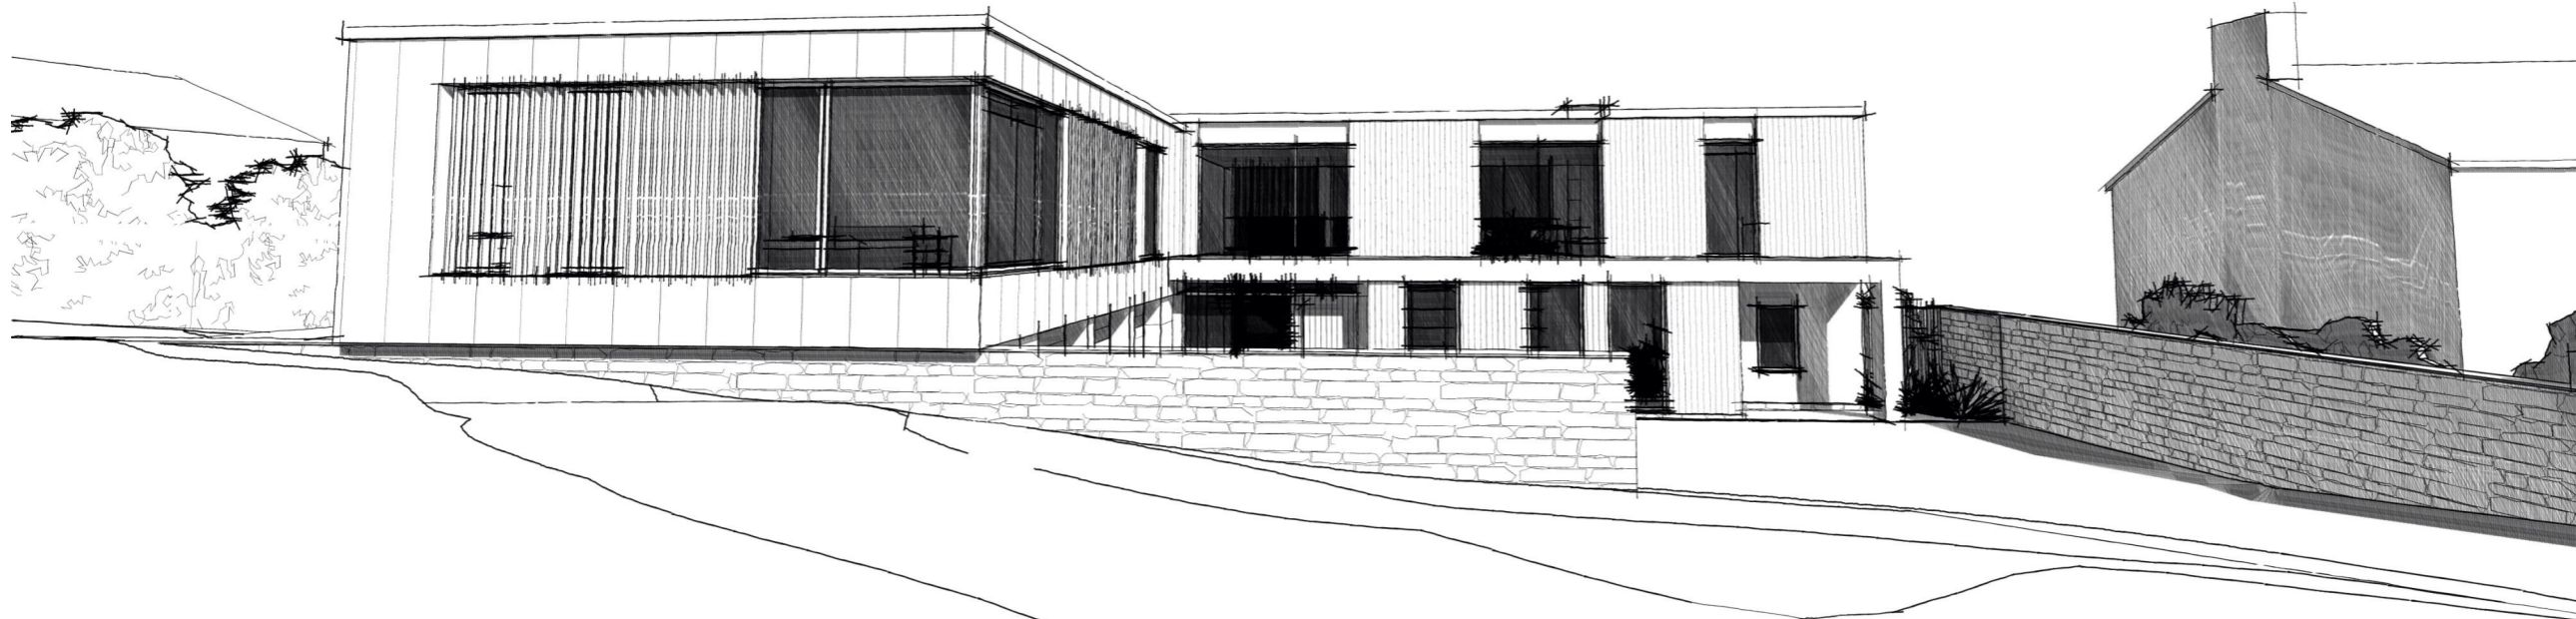

Beggars Roost

Proposed Perspectives

1. This drawing and content is copyright © of coombes : everitt architects limited
2. Do not scale drawing. all dimensions to be checked on site prior to construction and any discrepancies reported to contract administrator

Driveway Entrance Perspective.

Rear Overview Perspective.

Front Garden Elevation Perspective.

Revision	No.	Description	Date
----------	-----	-------------	------

Drawing title: Proposed Perspectives

Project: Beggars Roost

Scale: NTS @ A3

Date: 25/01/2024

Client: Mr M. Deacon

Drawn by: RCM Checked:

Project / Draw No: 23.20.024.PL009

coombes : everitt architects limited
 105-107
 Bath Road
 Cheltenham
 Gloucestershire
 GL53 7LE