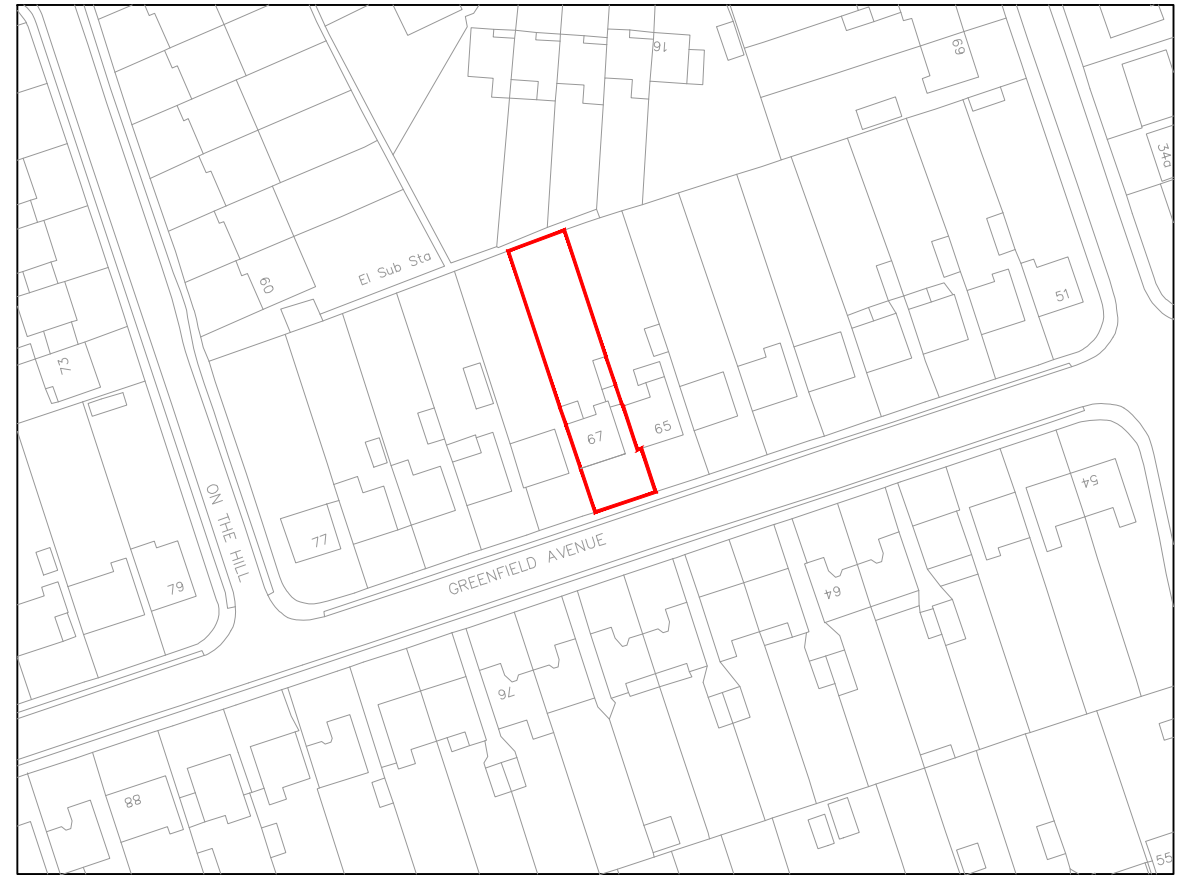

SITE BLOCK PLAN

LOCATION MAP

CLIENT	SITE 67 Greenfield Avenue, WATFORD, WD19 5DJ	Date: 05.07.2023	
DRAWING NO: 2023167.PA109	DRAWING TITLE OS MAP, LOCATION MAP	Scale @ A3: AS SHOWN	
		Revision: P01	