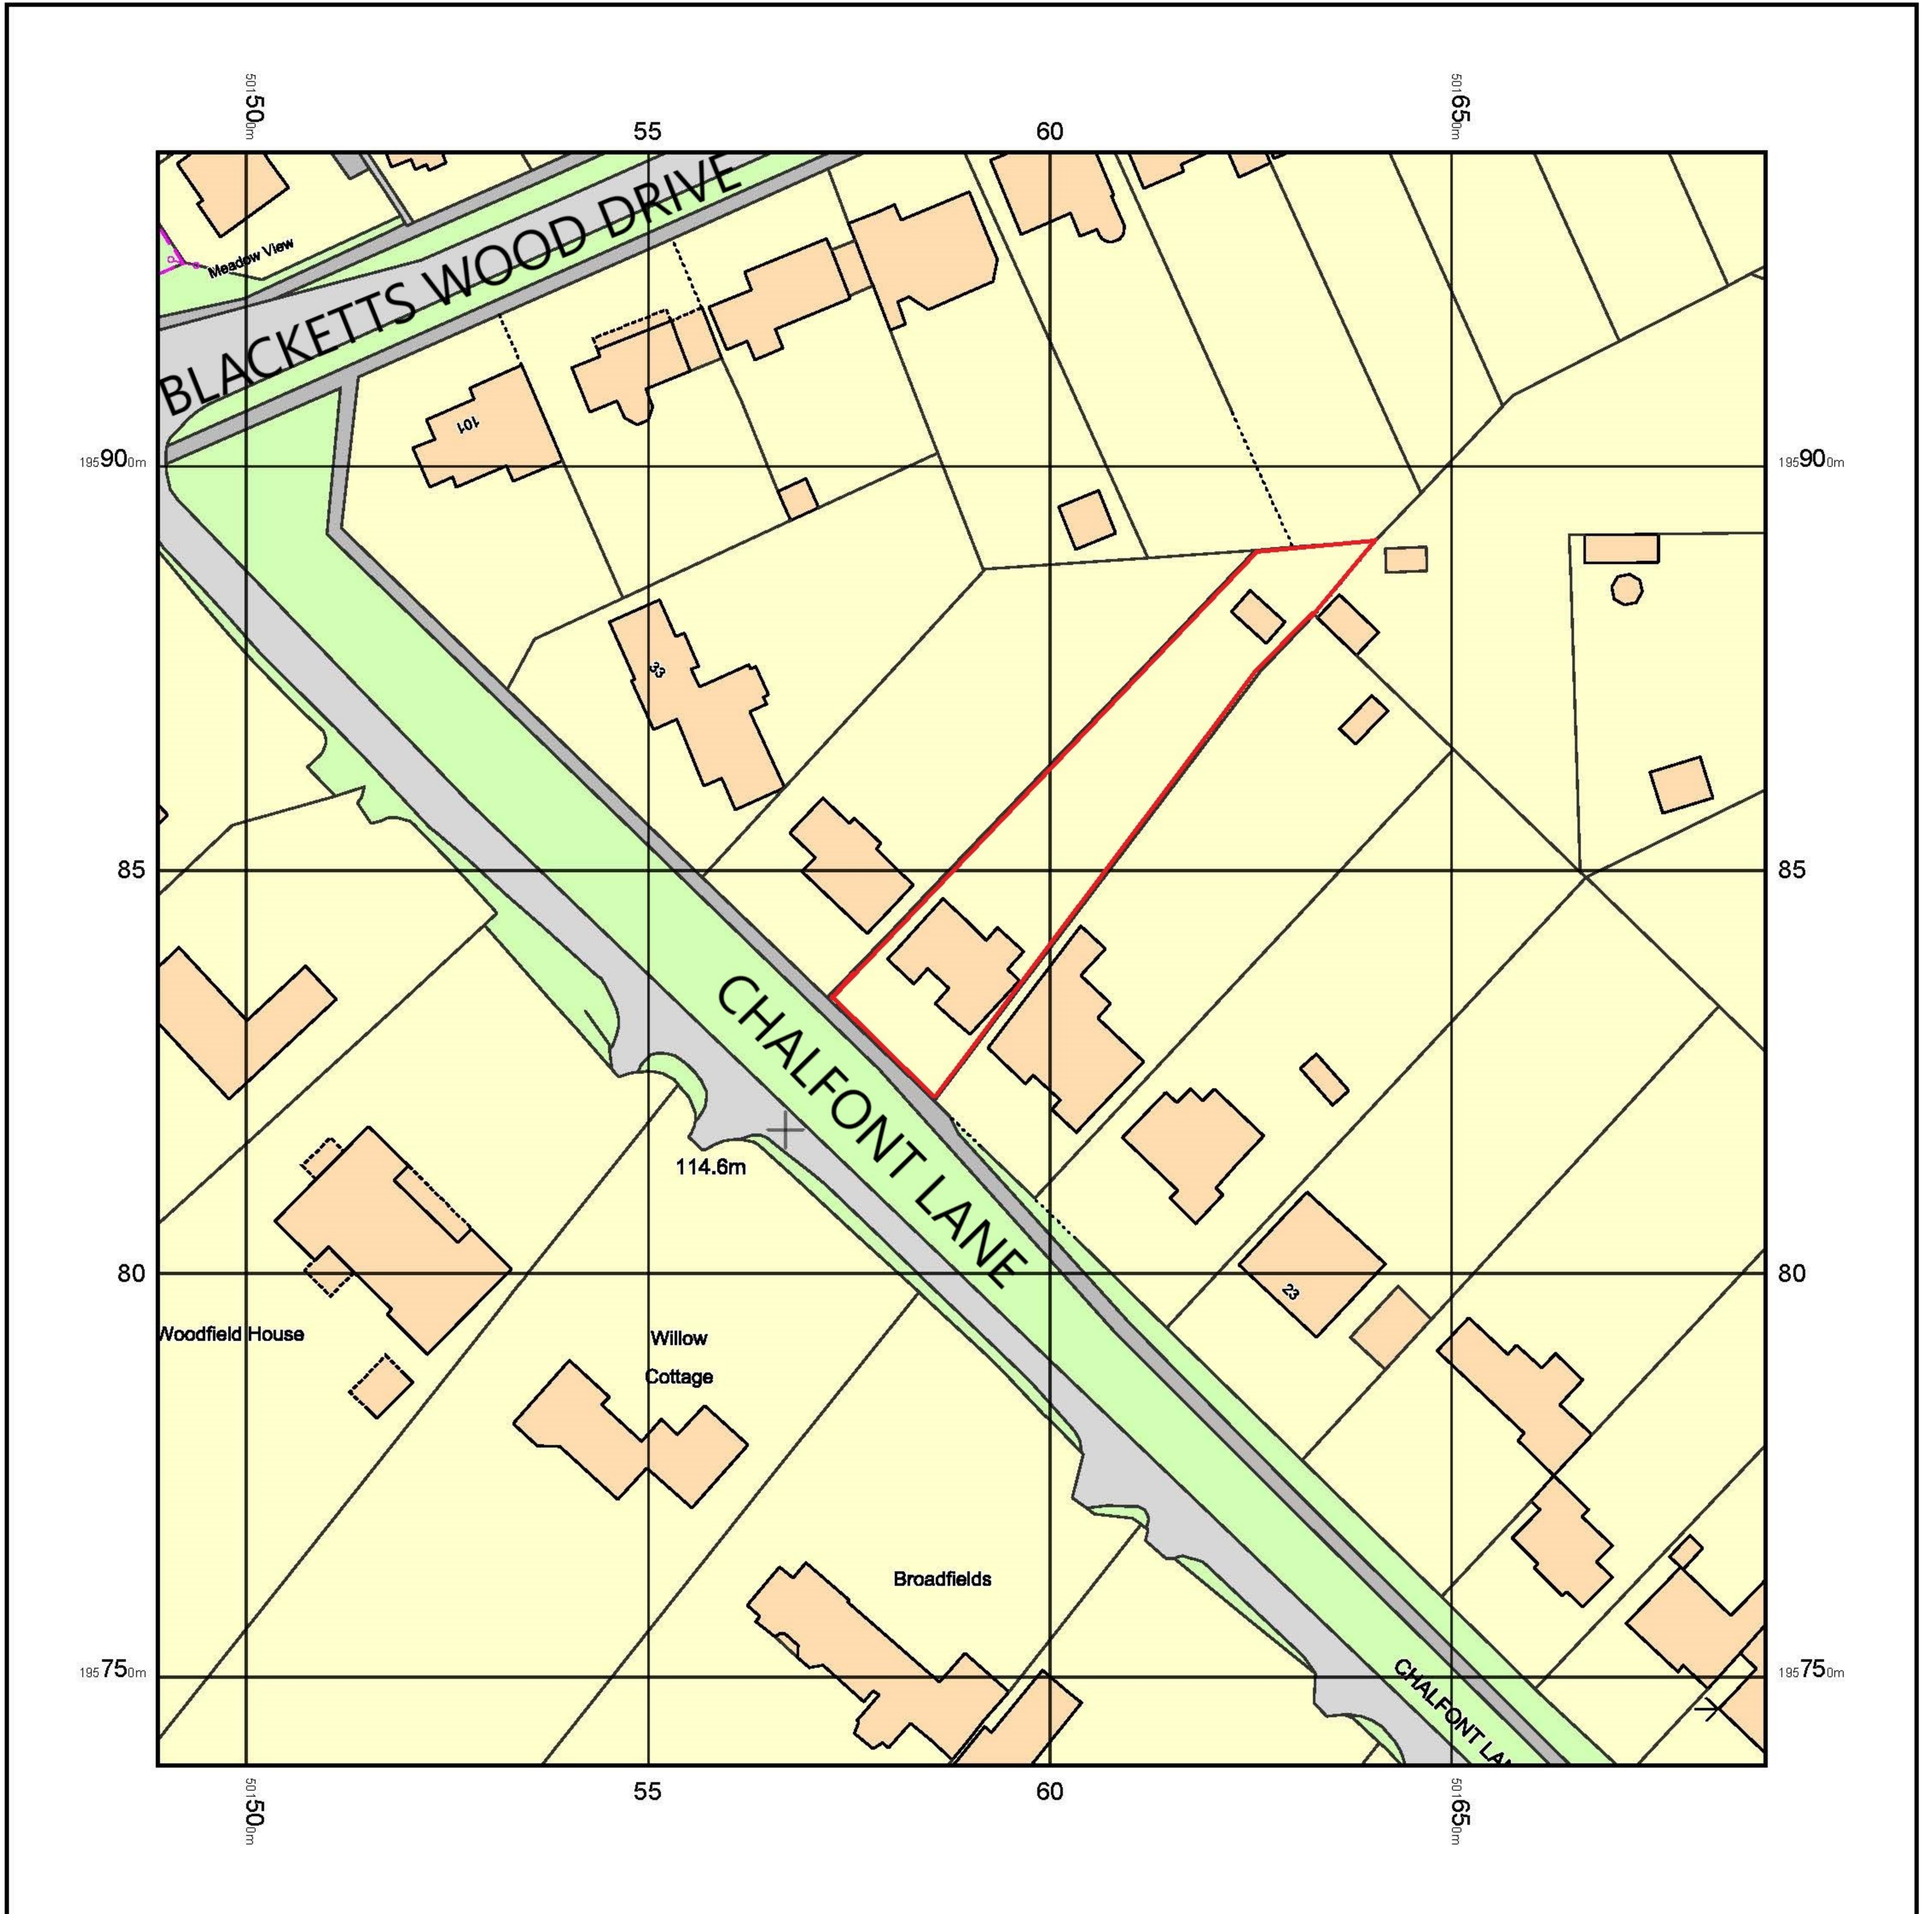

29, CHALFONT LANE, CHORLEYWOOD, RICKMANSWORTH, WD3 5PR

Supplied by: www.ukmapcentre.com

Serial No: 275328

Centre Coordinates: 501589,195839

Production Date: 15/11/2023 17:21:29

© Crown copyright and database rights 2023 Ordnance Survey 100048957. The representation of road, track or path is no evidence of a boundary or right of way. The representation of features as lines is no evidence of a property boundary.

0m 1cm = 12.5m 62.5m

Scale 1:1250