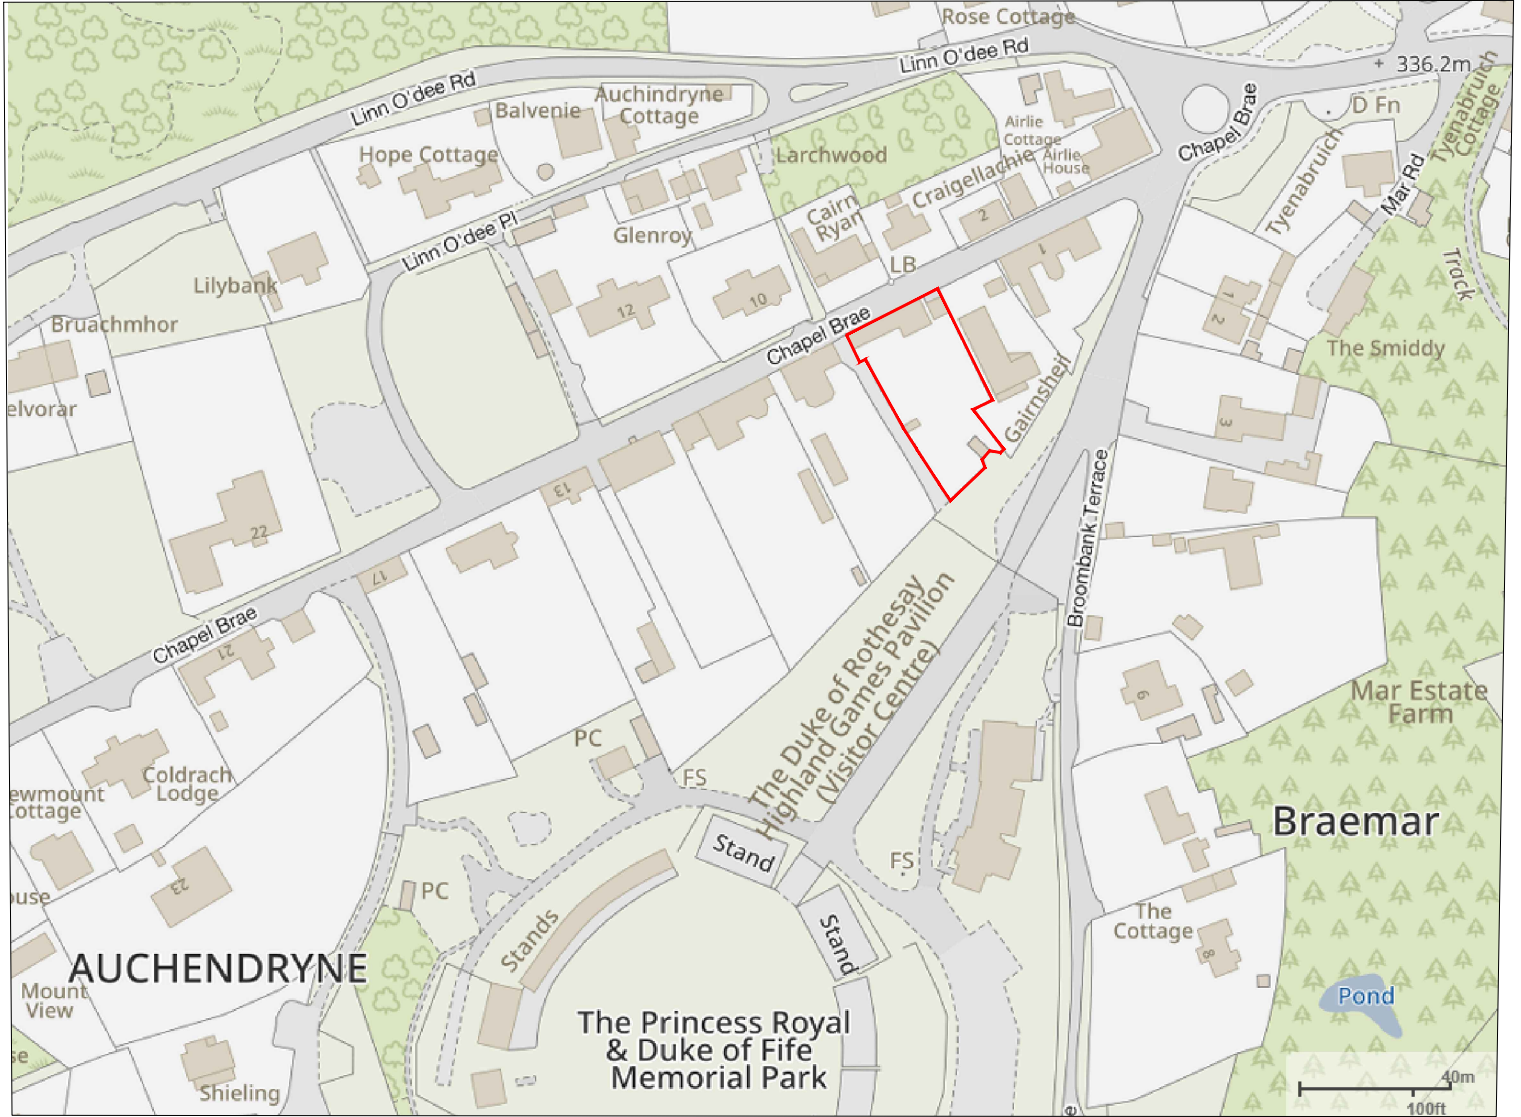

Location Plan

Braemar Studio, Chapel Brae, AB35 5YT

 Boundary
Scale 1: 2000 @ A4