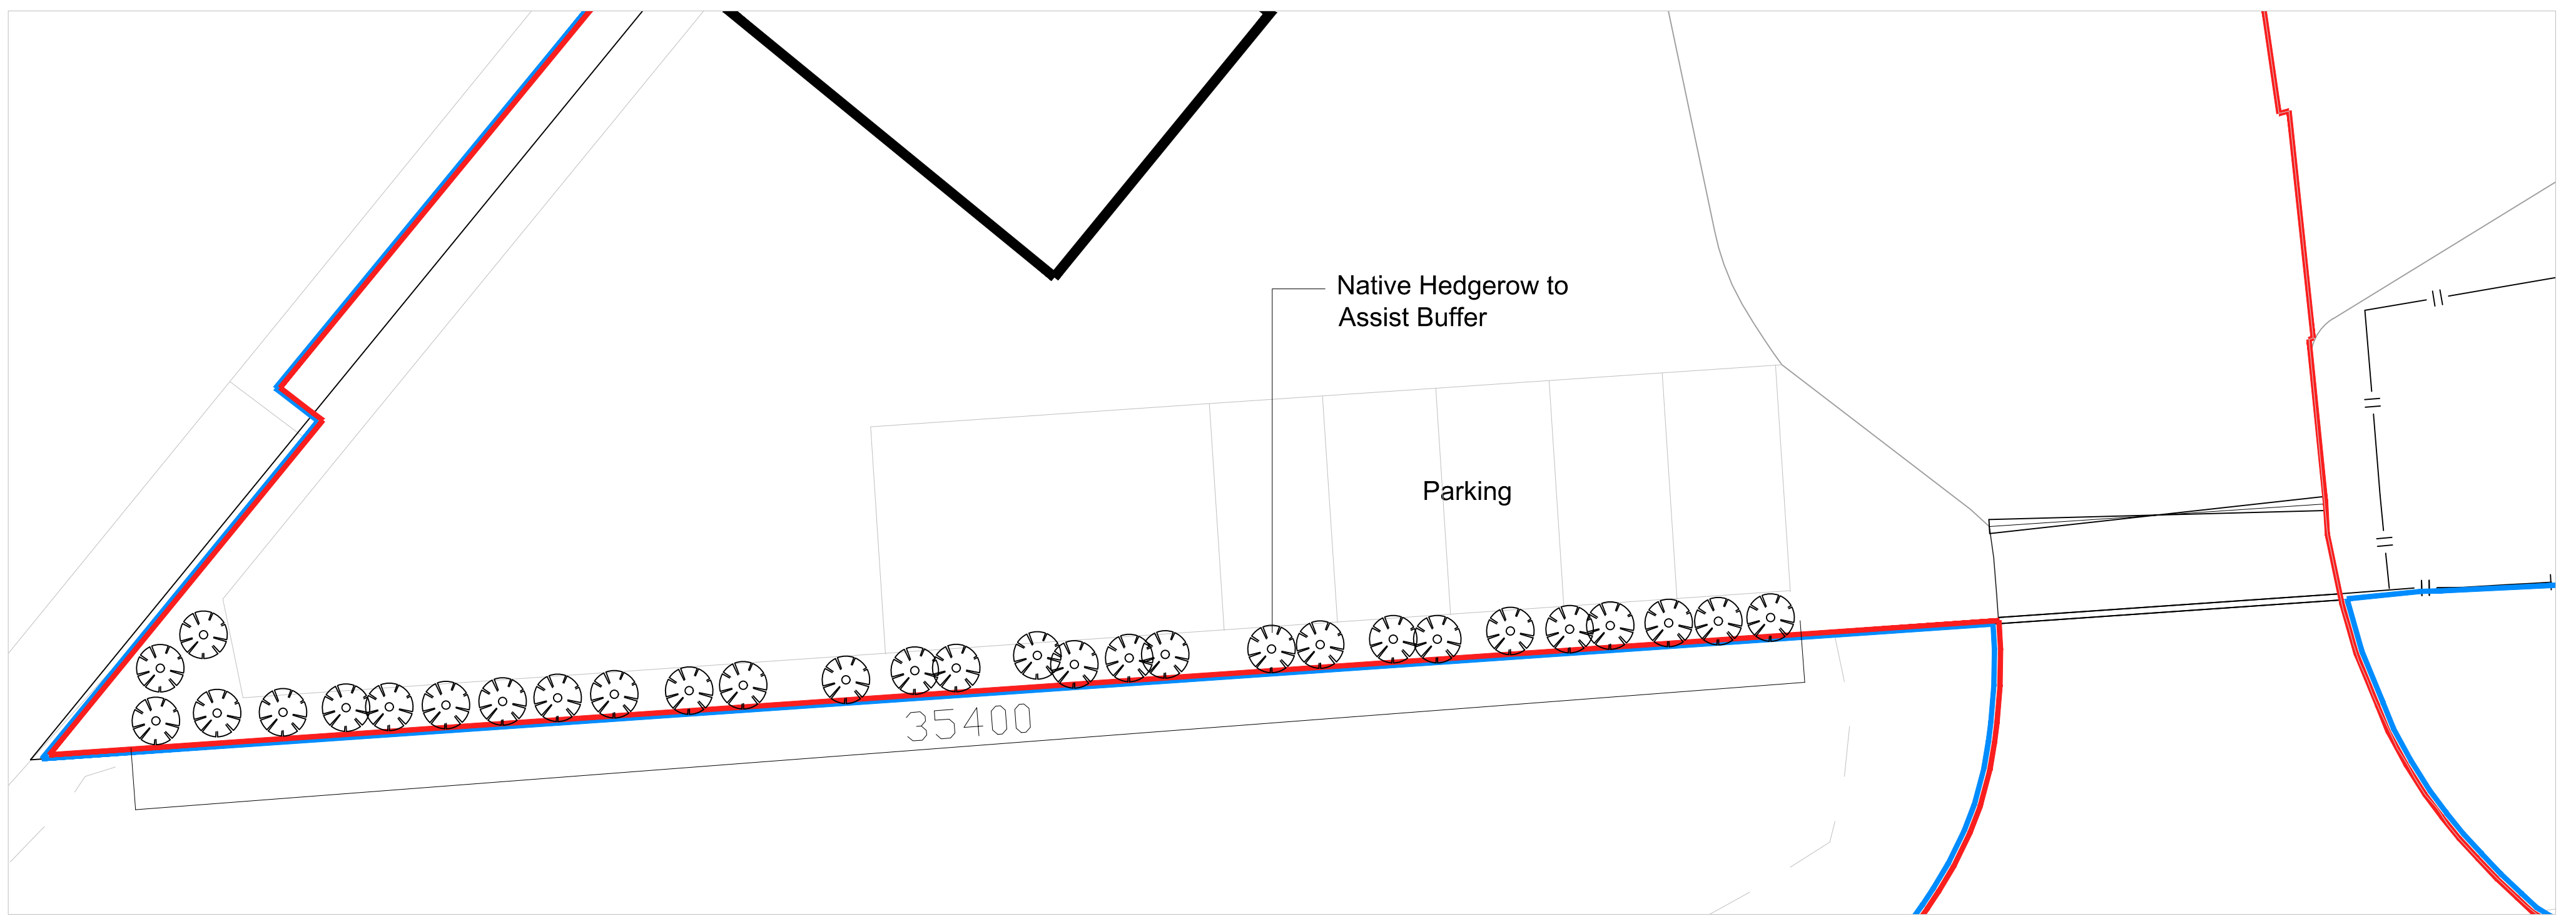

REFERENCE PLAN 1:250

PLANTING LOCATION PLAN 1:100

Plant Type and Quantity:

The proposed hedgerow is 35 metres long. A total of 105 Beech Hedge Plants will be planted, at 3no plants per metre. The plants will be 40-60cm initially with a 40-60cm yearly growth rate.

Beech Hedge Plants, otherwise known as *Fagus sylvatica* are a popular hedging species, native to the UK. Beech displays wonderfully bright, fluttery foliage in spring that fades slightly leading into summer, before showcasing stunning shades of coppery orange and brown in the autumn. Beech hedges are often regarded as semi-evergreen hedge plants as, when lightly pruned in August, the leaves can remain on the branches for the majority of the winter.

	NOTES:	PROJECT NAME	Purpose of Issue				
	Orientated to fit sheet size, 1:100@A1	Sadlers Farm, Basildon	DISCHARGE-OF-CONDITION				
	© Copyright	DRAWING NAME	Drawn	Checked			
	Once Printed and distributed this document is assumed uncontrolled.	Proposed Hedge Details - Condition 6	Date	18.01.24			
	All rights reserved. No part of this drawing may be reproduced or transmitted in any form by any means without the written permission of the copyright holder.		Scale	1:100			
		Project Number	4030	Sheet Number	DR-90-001	Rev	-