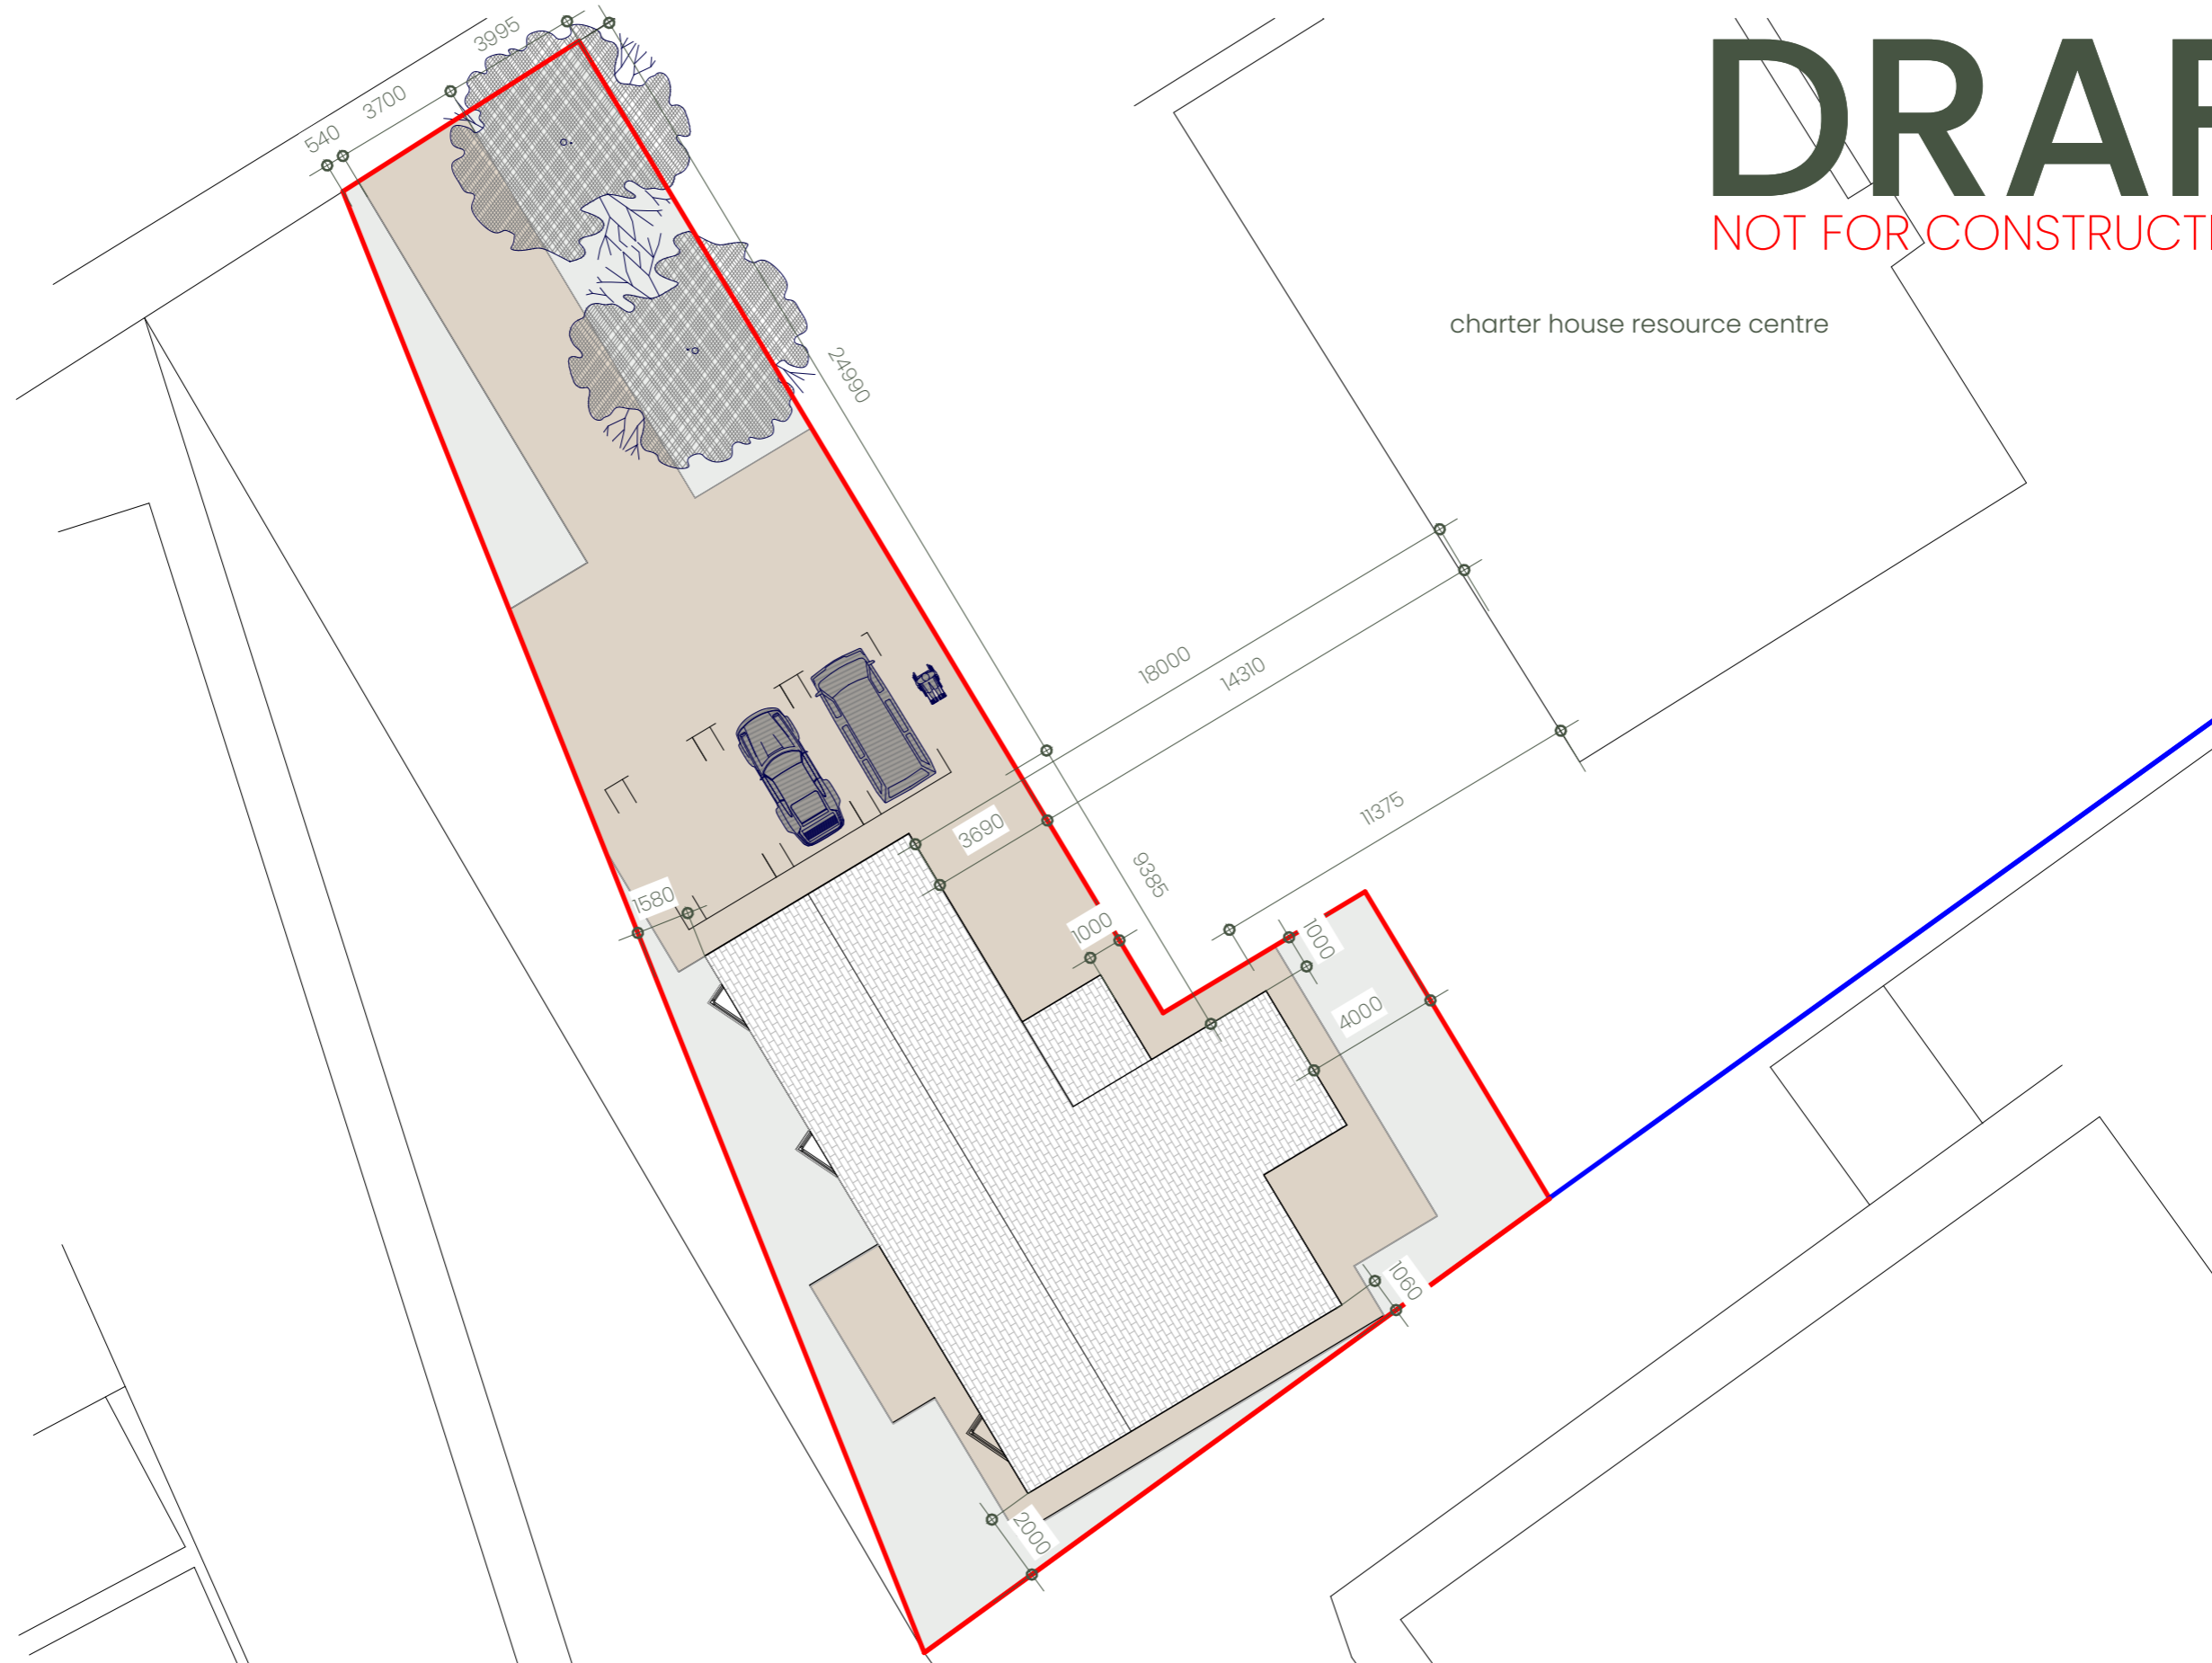

DRAFT

NOT FOR CONSTRUCTION USE

charter house resource centre

1 proposed site plan
1:200

t: 01200 420 866
m: 07950 754 564
e: info@habitat-architects.co.uk
studio 2, primrose studios,
clitheroe, lancashire
BB7 1DR
www.habitat-architects.co.uk

project no. SP/169
charter house resource
centre, burnley, BB10 4PB
client: charter house resource centre

rev.	remark	date

document date:
21/09/2022
document stage:
preliminary planning
drawn by: RH
checked by: RH

sheet name:
proposed site plan
A1.3
sheet size A3