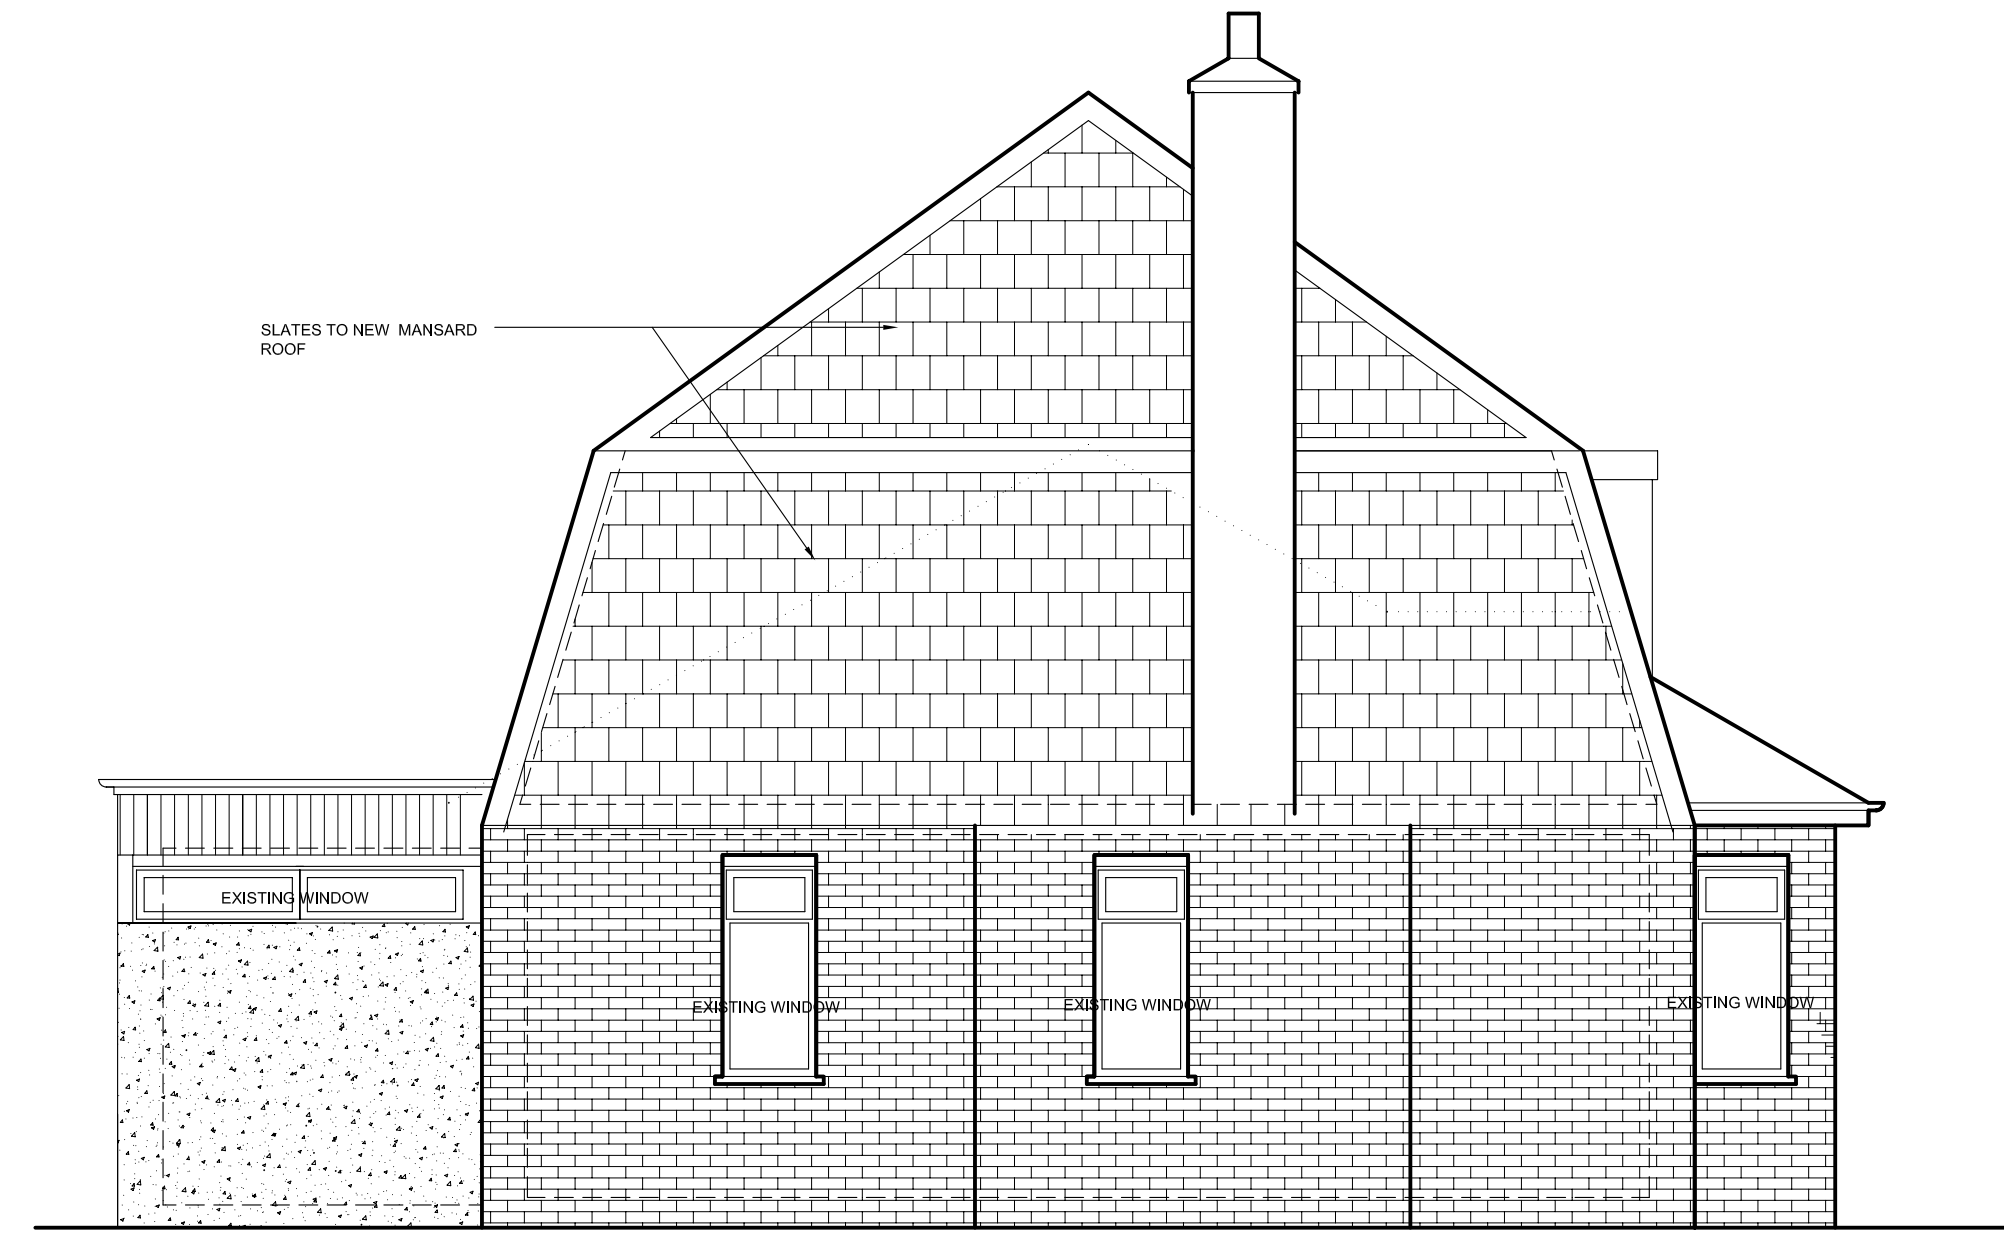

01 WEST ELEVATION
SCALE 1:50

02 EAST ELEVATION

REVISIONS:

Drawing Title:
ELEVATIONS
proposed

Project Number: CD 2441
Date: 29.03.22
Scale: 1:50

Drawing Number: