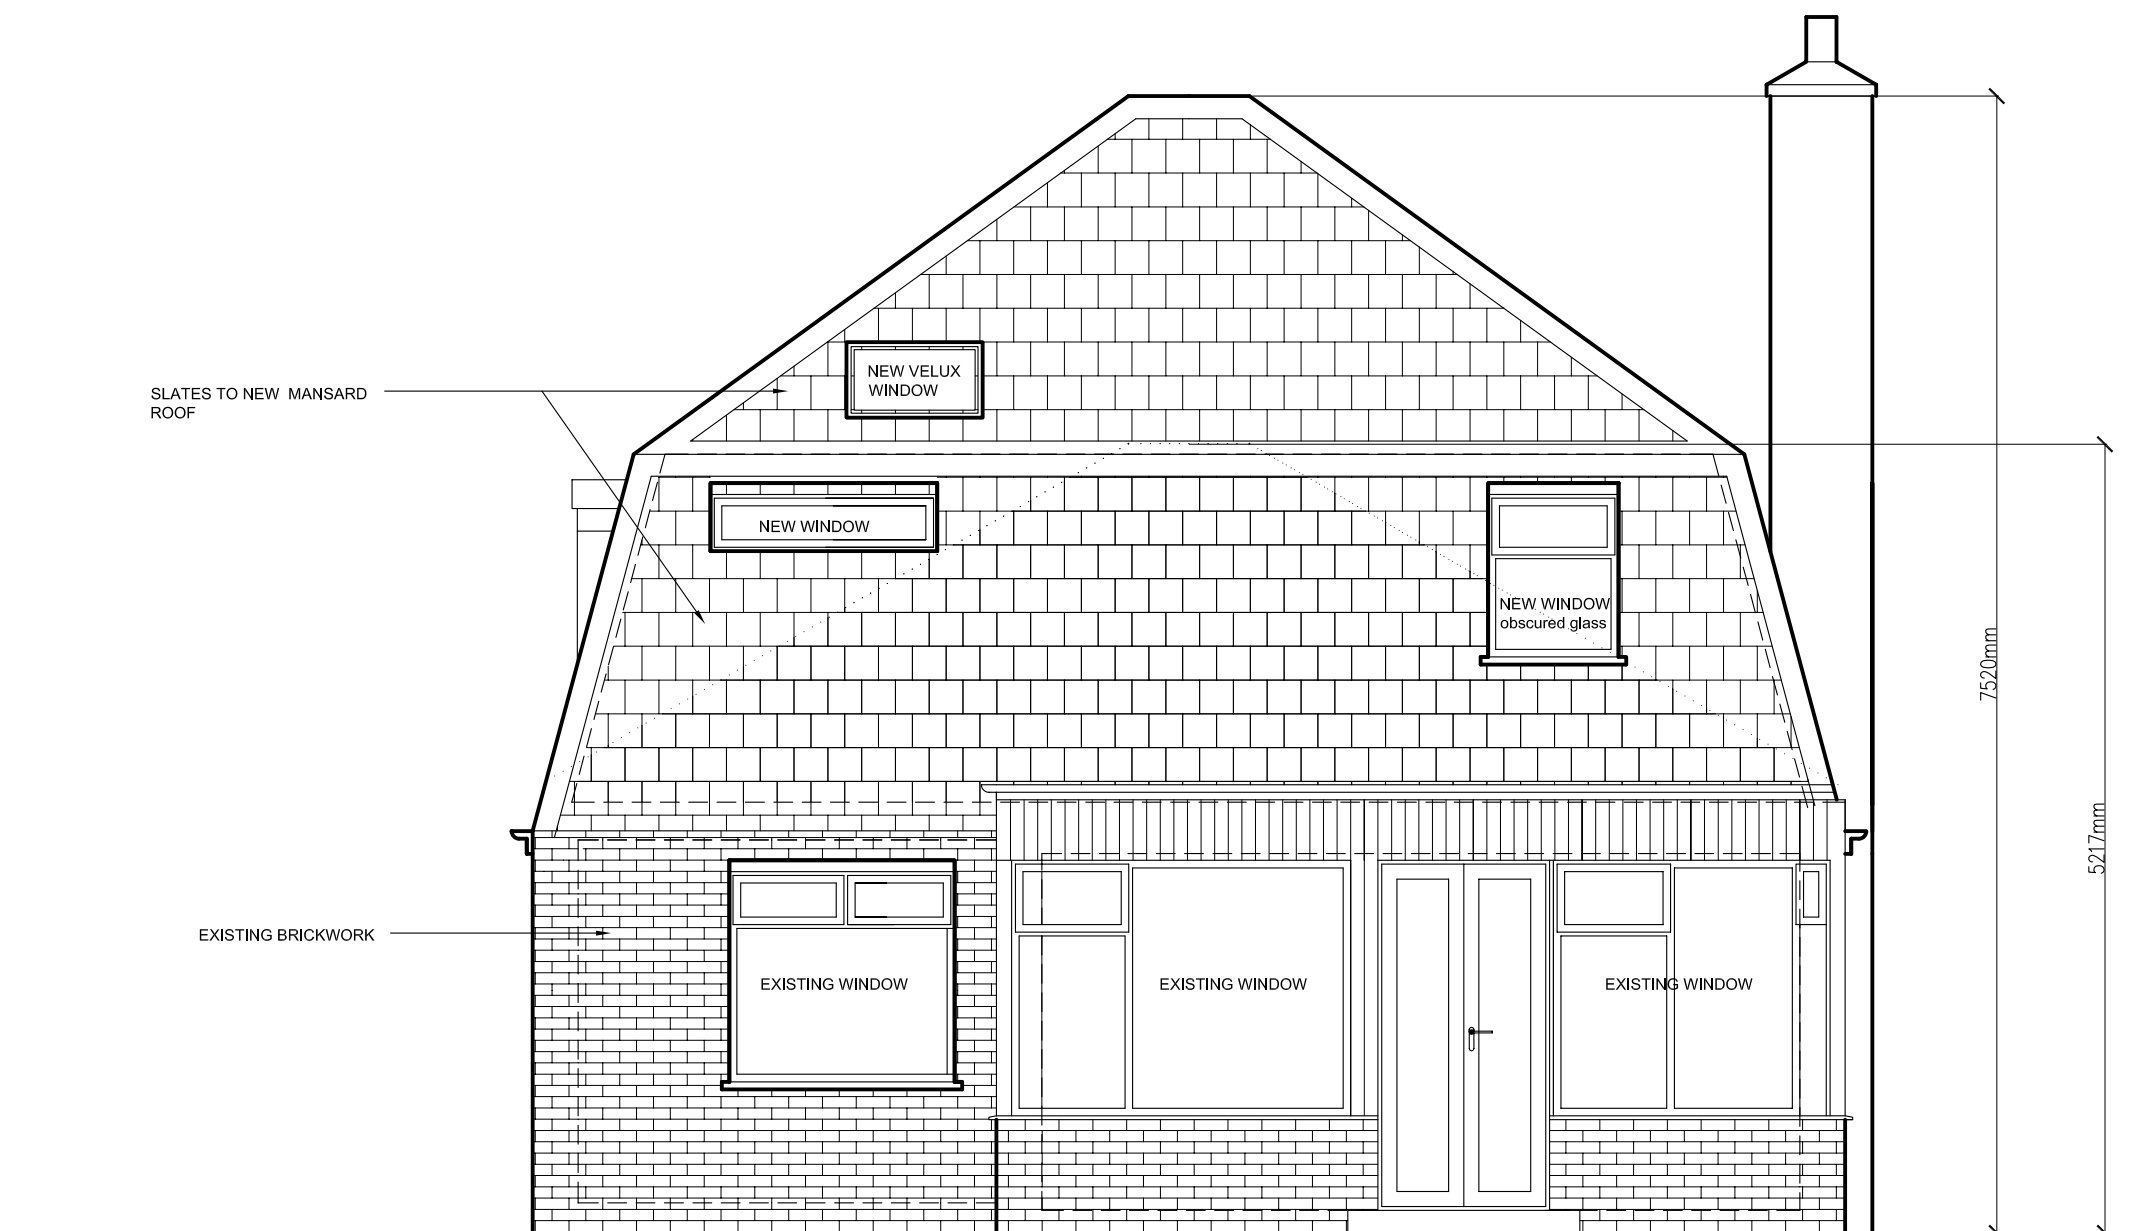

03 NORTH ELEVATION

01 WEST ELEVATION
SCALE 1:50