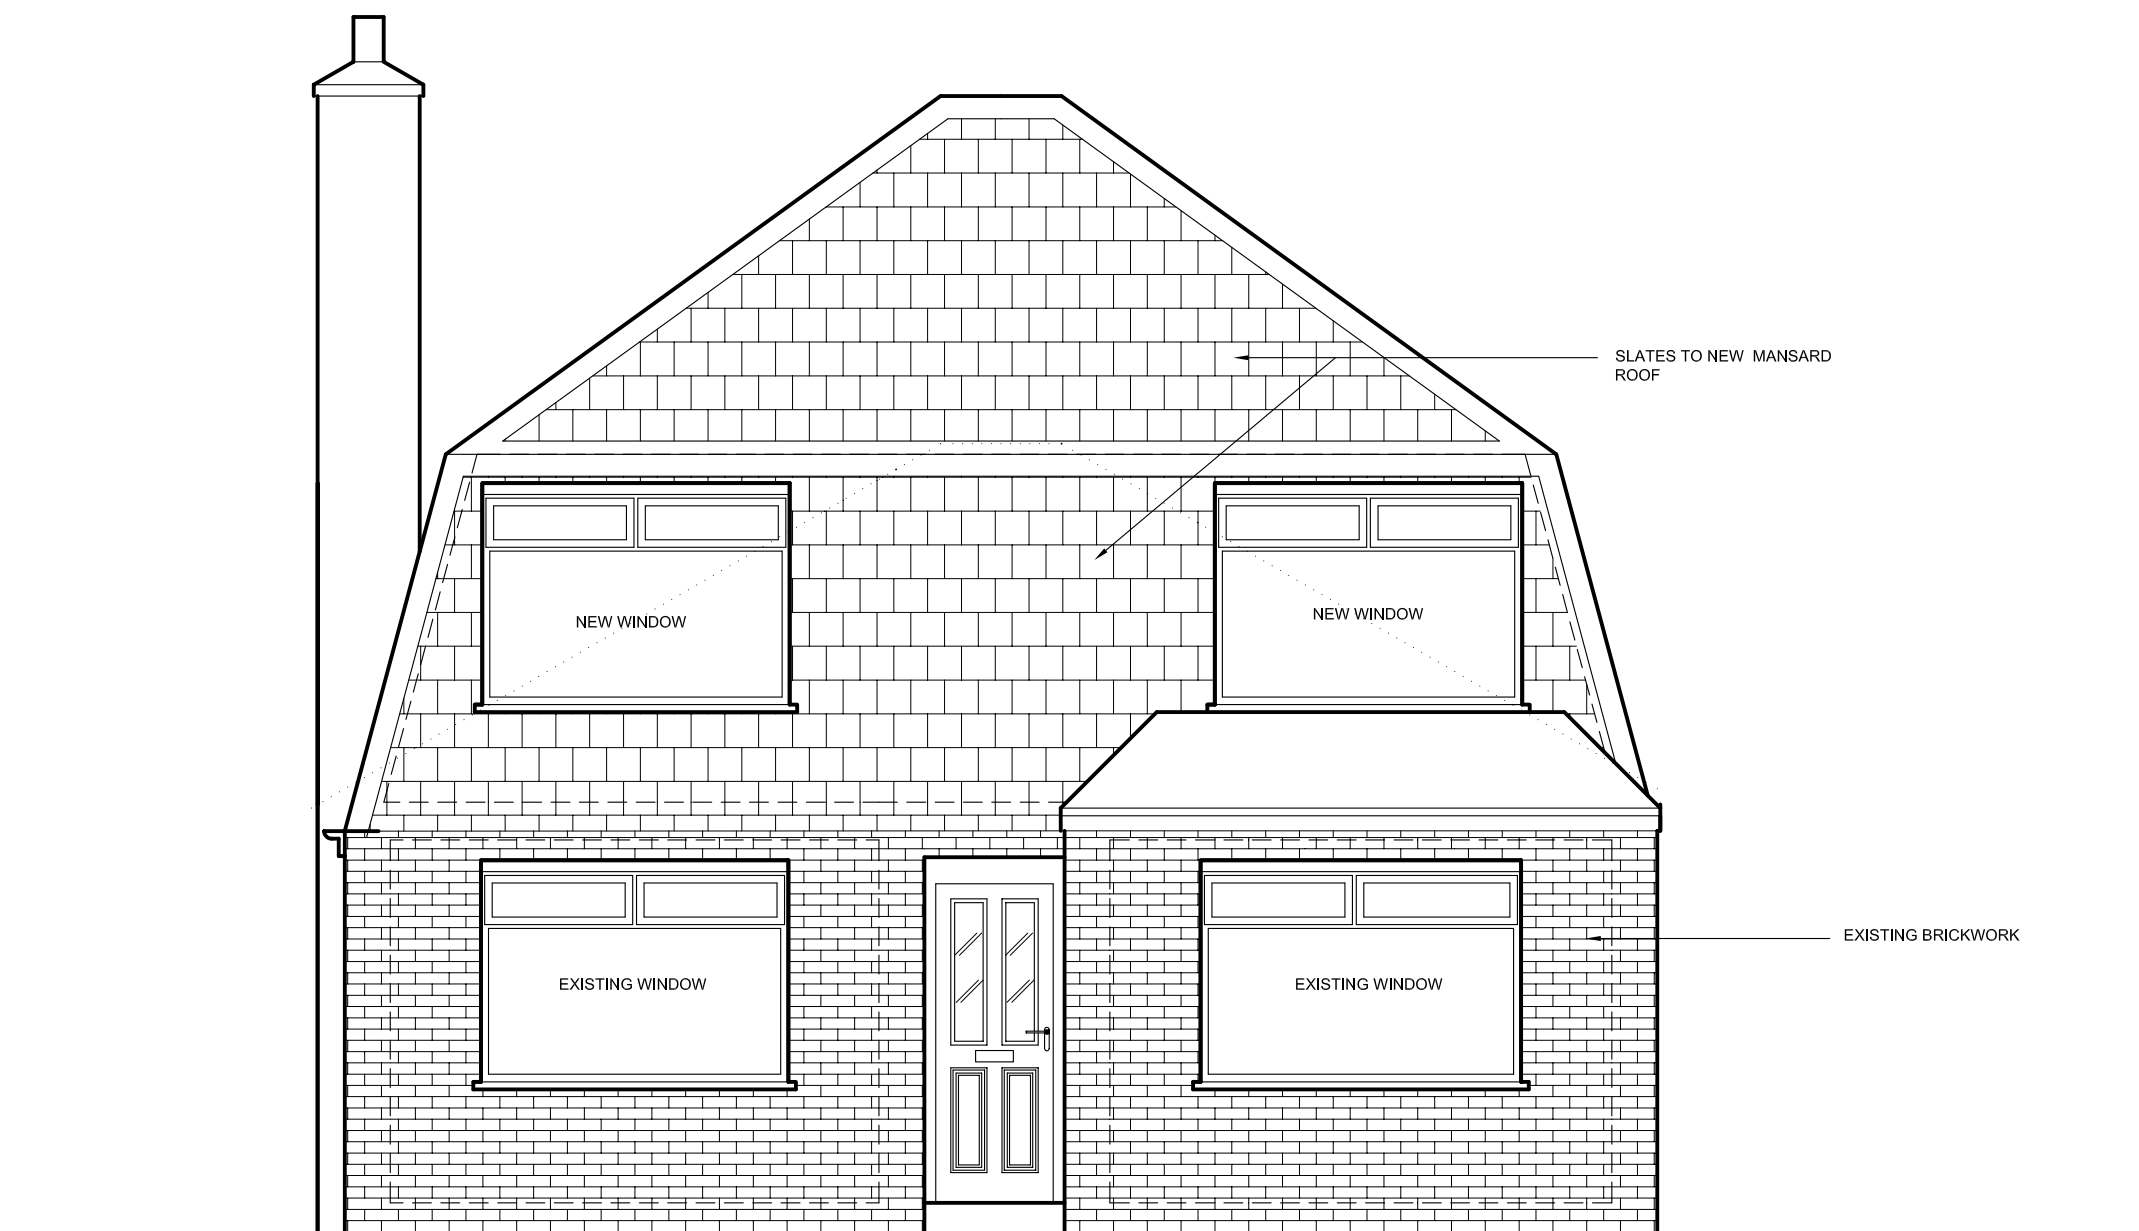

04 SOUTH ELEVATION

02 EAST ELEVATION

REVISIONS:

Drawing Title:
ELEVATIONS
proposed

Project Number: CD 2441
Date: 29.03.22
Scale: 1:50

Drawing Number: