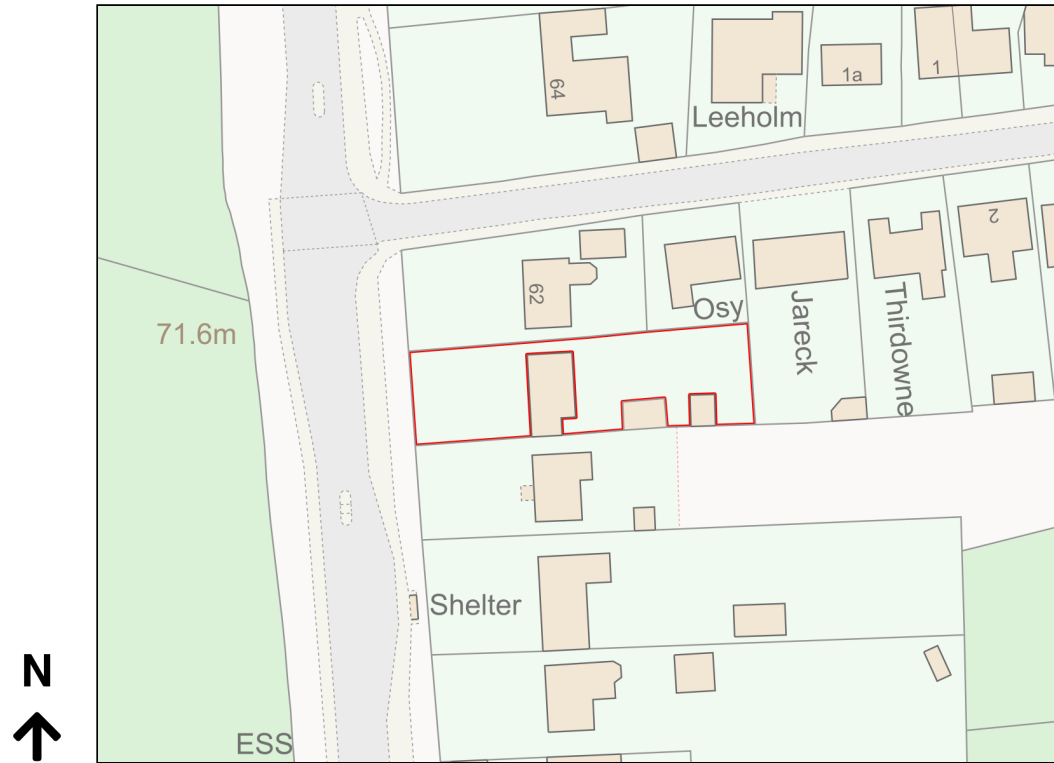

# Location Plan

Site Address: 60, Beaumont Hill, Darlington, DL1 3NG

Date Produced: 17-Feb-2024

Scale: 1:1250 @A4

Planning Portal Reference: PP-12815372v1