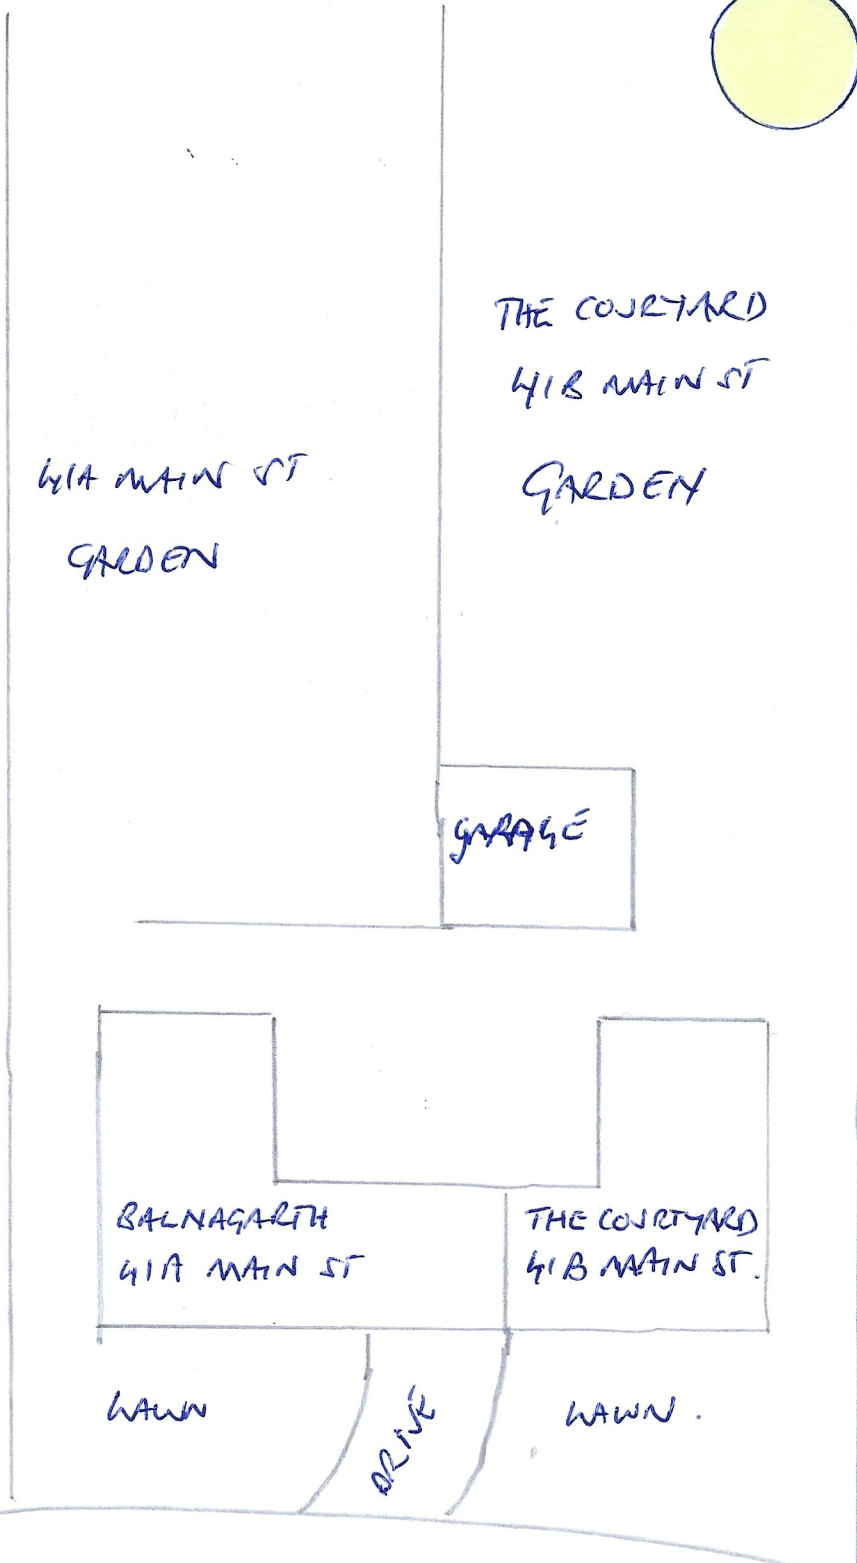

FIELD

WILLOW TREE
CROWN
REDUCED &
THINNED.

Mrs Ann Ramsay

Proposal:
Crown reduction and
the thinning of
1 Willow tree.

Address:
The Courtyard
Main Street
Kilconquhar
Leven
KY9 1LG

FIELD