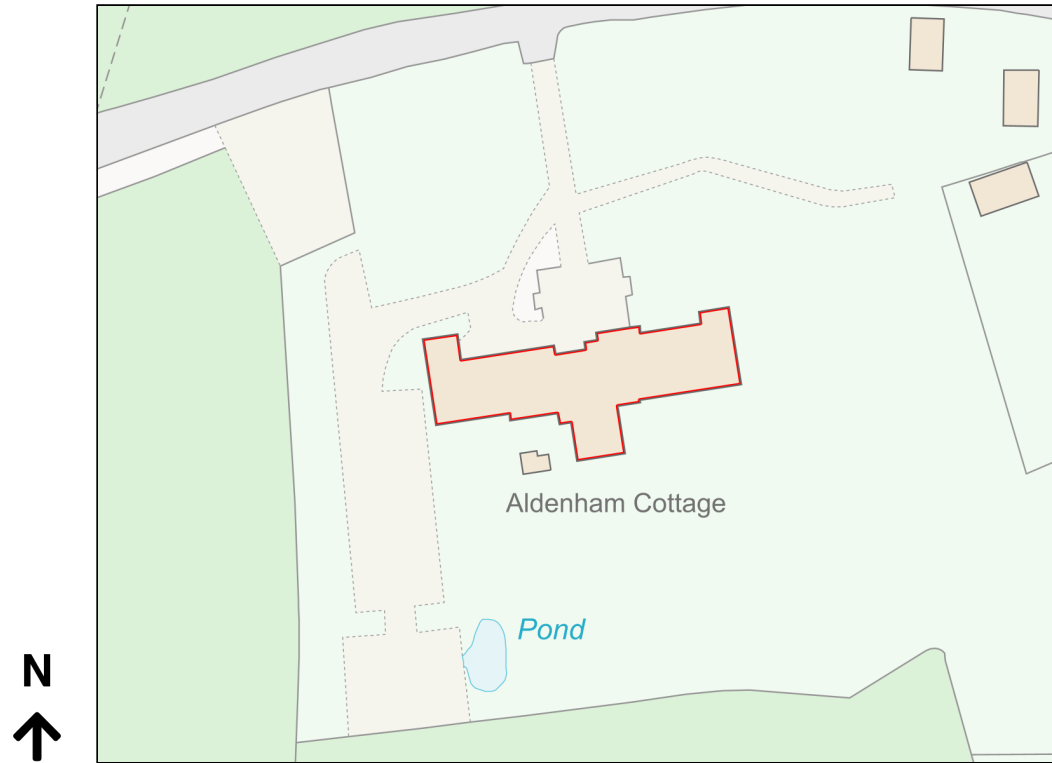

# Location Plan

Site Address: Institute Of Grocery Distribution, Grange Lane, Letchmore Heath, Watford, WD25 8GD

Date Produced: 27-Feb-2024

Scale: 1:1250 @A4

Planning Portal Reference: PP-12782135v1