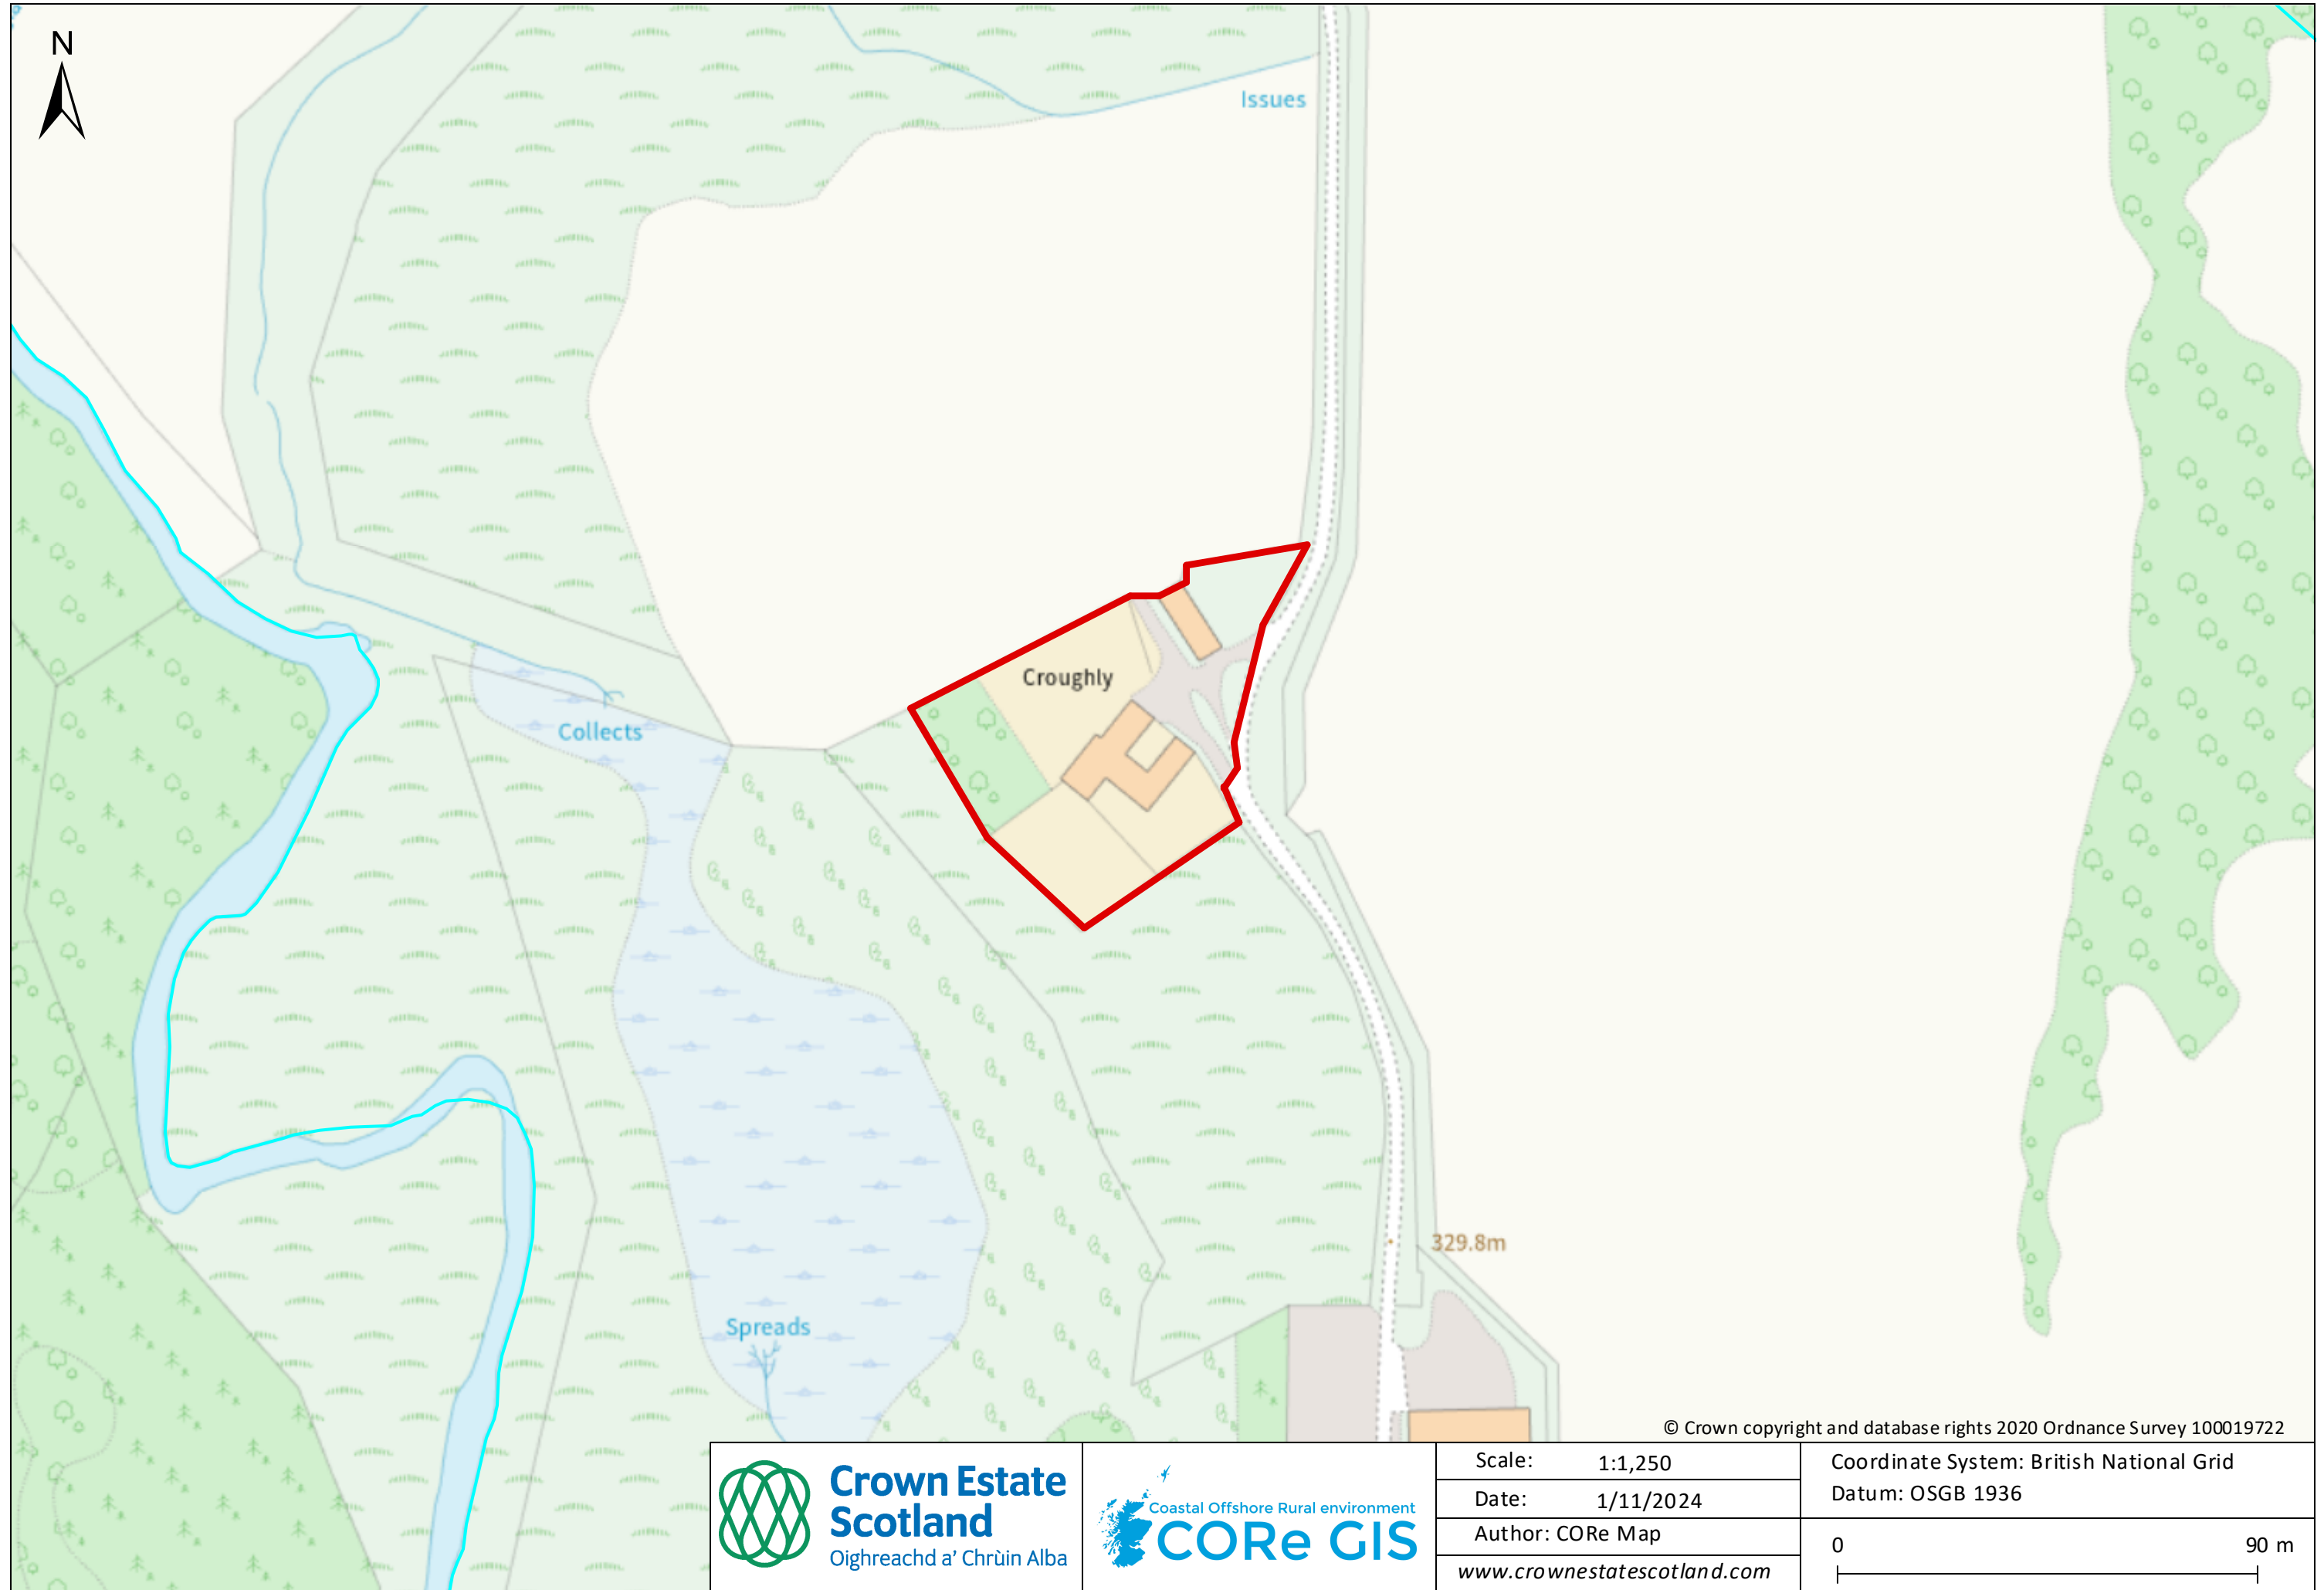

FOR INFORMATION ONLY

© Crown copyright and database rights 2020 Ordnance Survey 100019722

Scale:	1:1,250
Date:	1/11/2024
Author:	CORE Map
www.crownestatescotland.com	

Coordinate System:	British National Grid
Datum:	OSGB 1936
0 90 m	