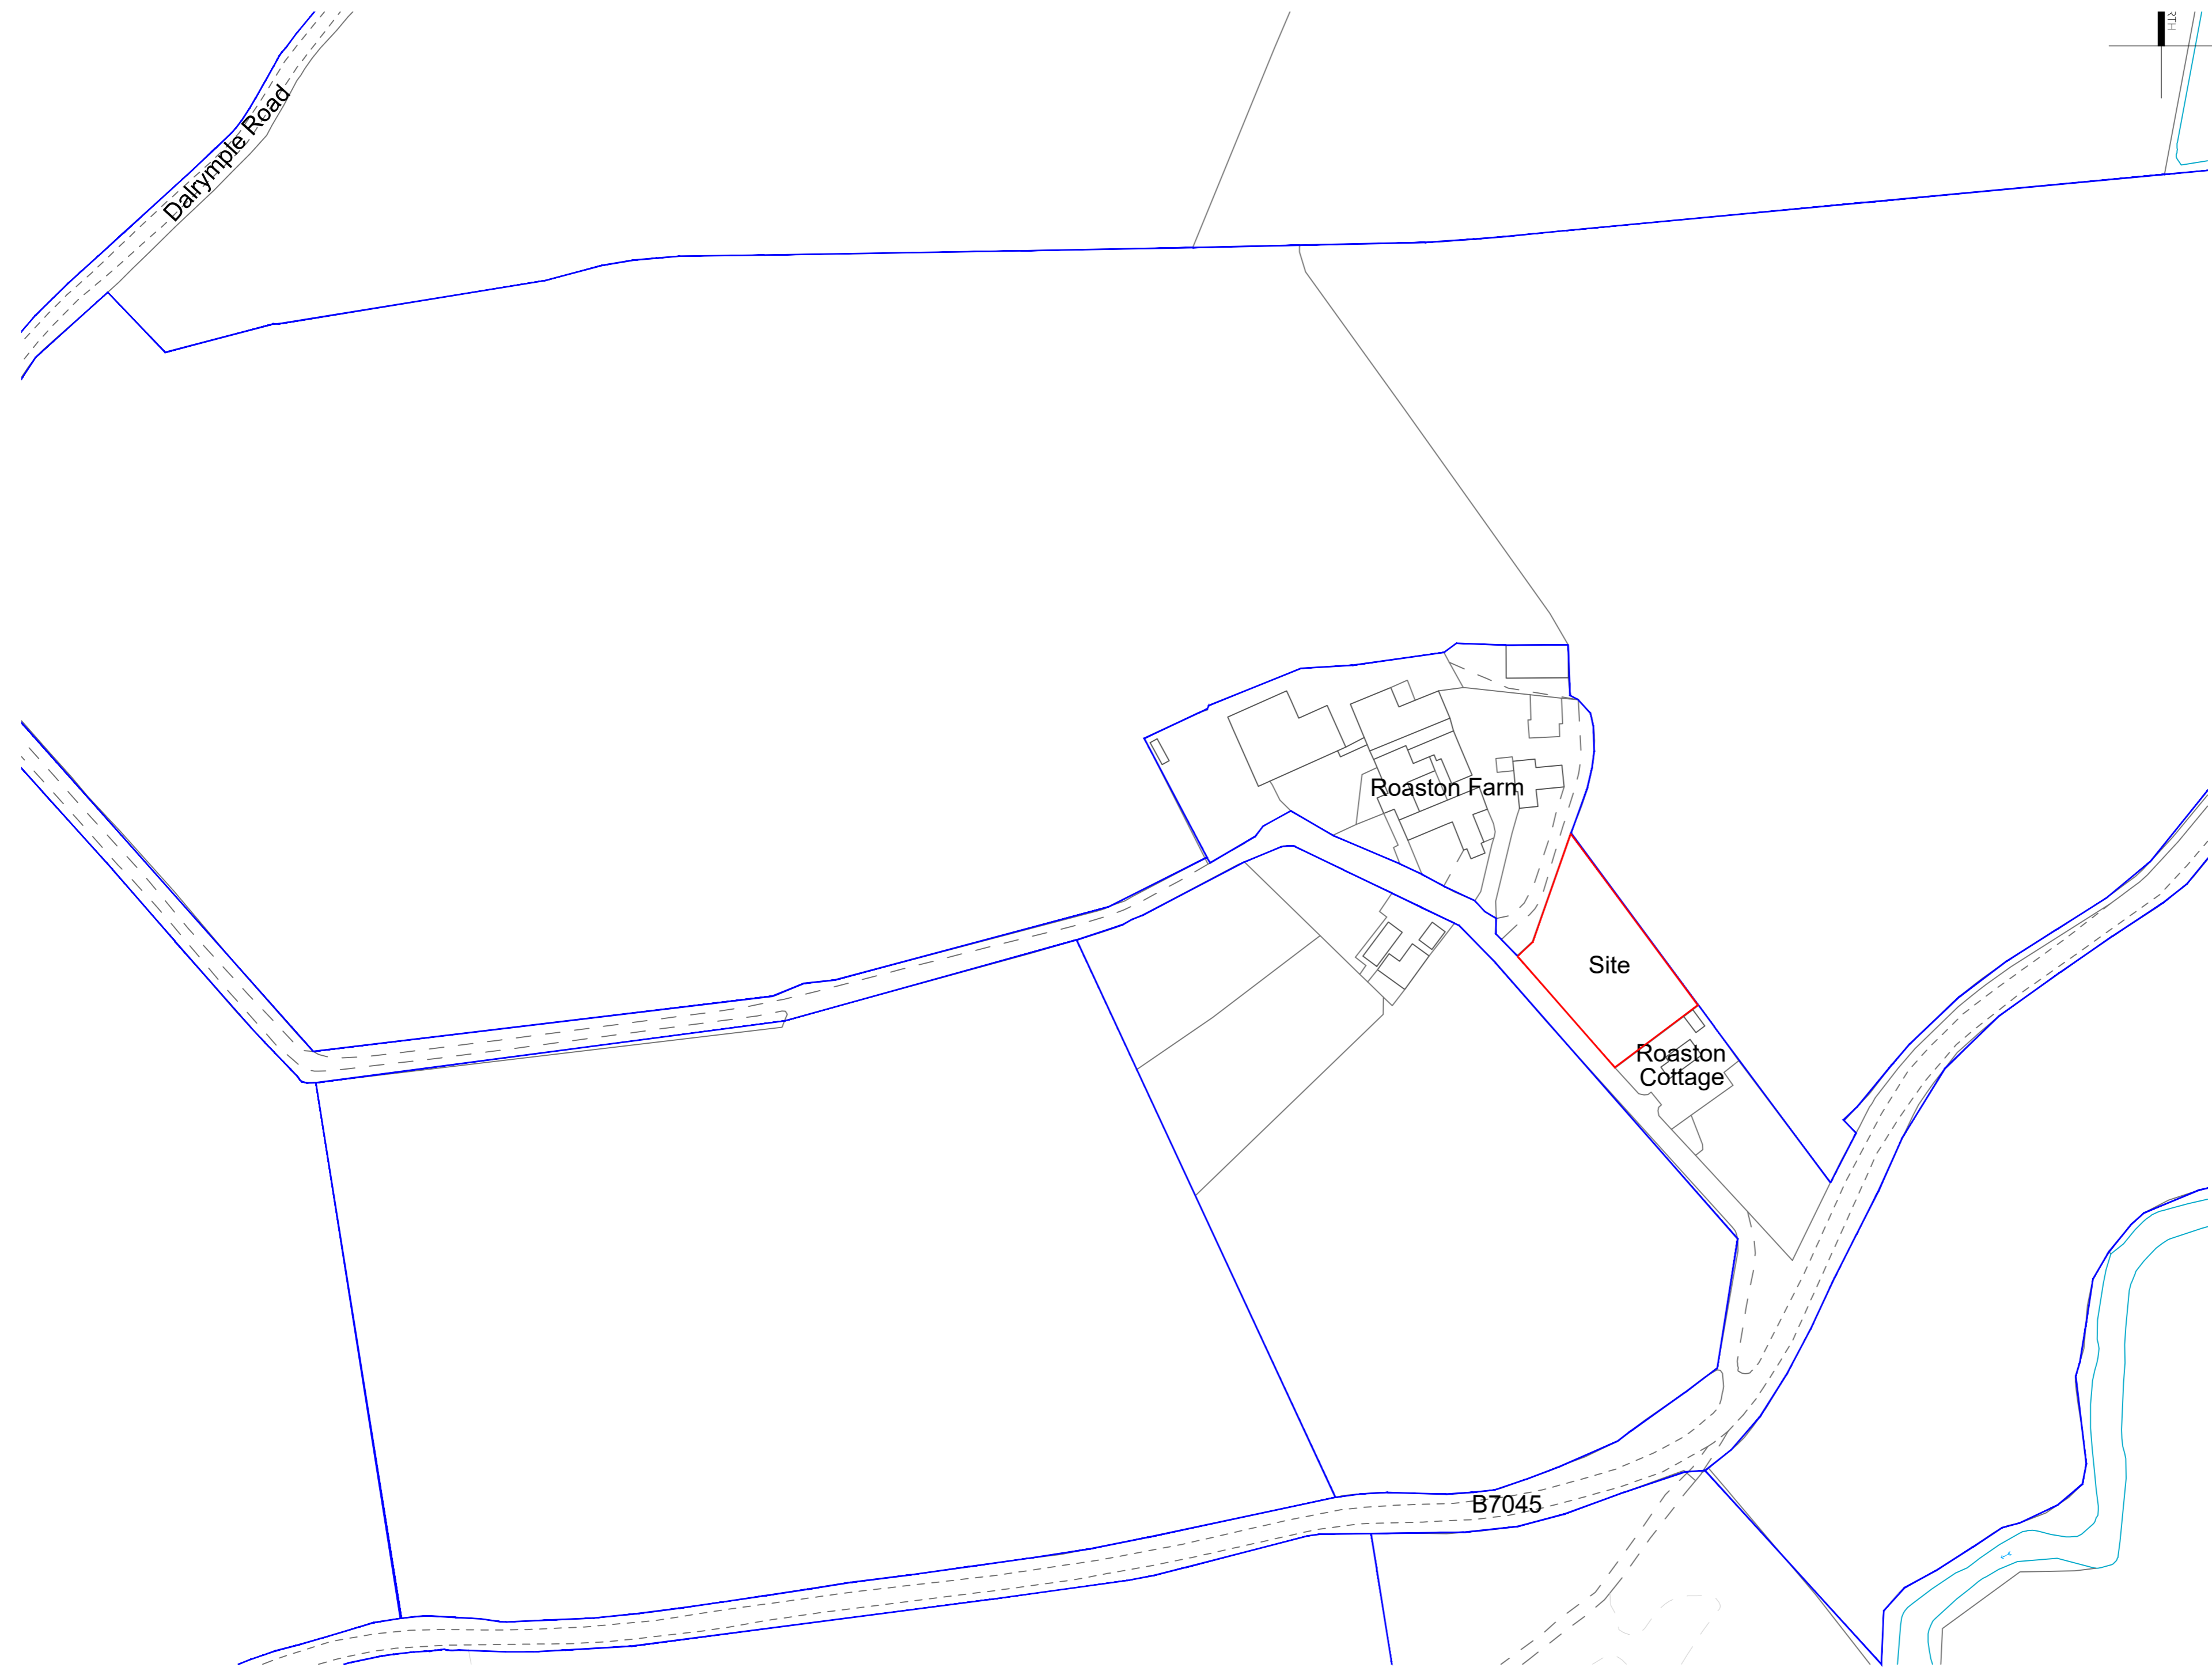

This drawing is copyright of LMA Architects. This drawing cannot be copied or reproduced in part or full without the written consent of LMA Architects.

Proposed site boundary
Ownership boundary

Revision	Date	Description	By
B	08.08.23	Ownership boundary updated	CG
A	17.07.23	Additional road names added	CG

LMA ARCHITECTS

100 West George Street | Glasgow, G2 1PP | 01412642991
G1 | 18 Wellington Square | Ayr, KA7 1EZ | 01292611727
studio@l-m-a.co.uk | www.l-m-a.co.uk

Client
Mr. John Connolly

Project
**Roaston Farm
Kirkmichael
KA19 7JY**

Description
Location Plan

Status	Job Number	Drawing Number	Revision
Planning	23_04_2454L(00)001		B
	Scale	Drawn / Checked By	Date
	1:1250@A2	JM/CG	May 23