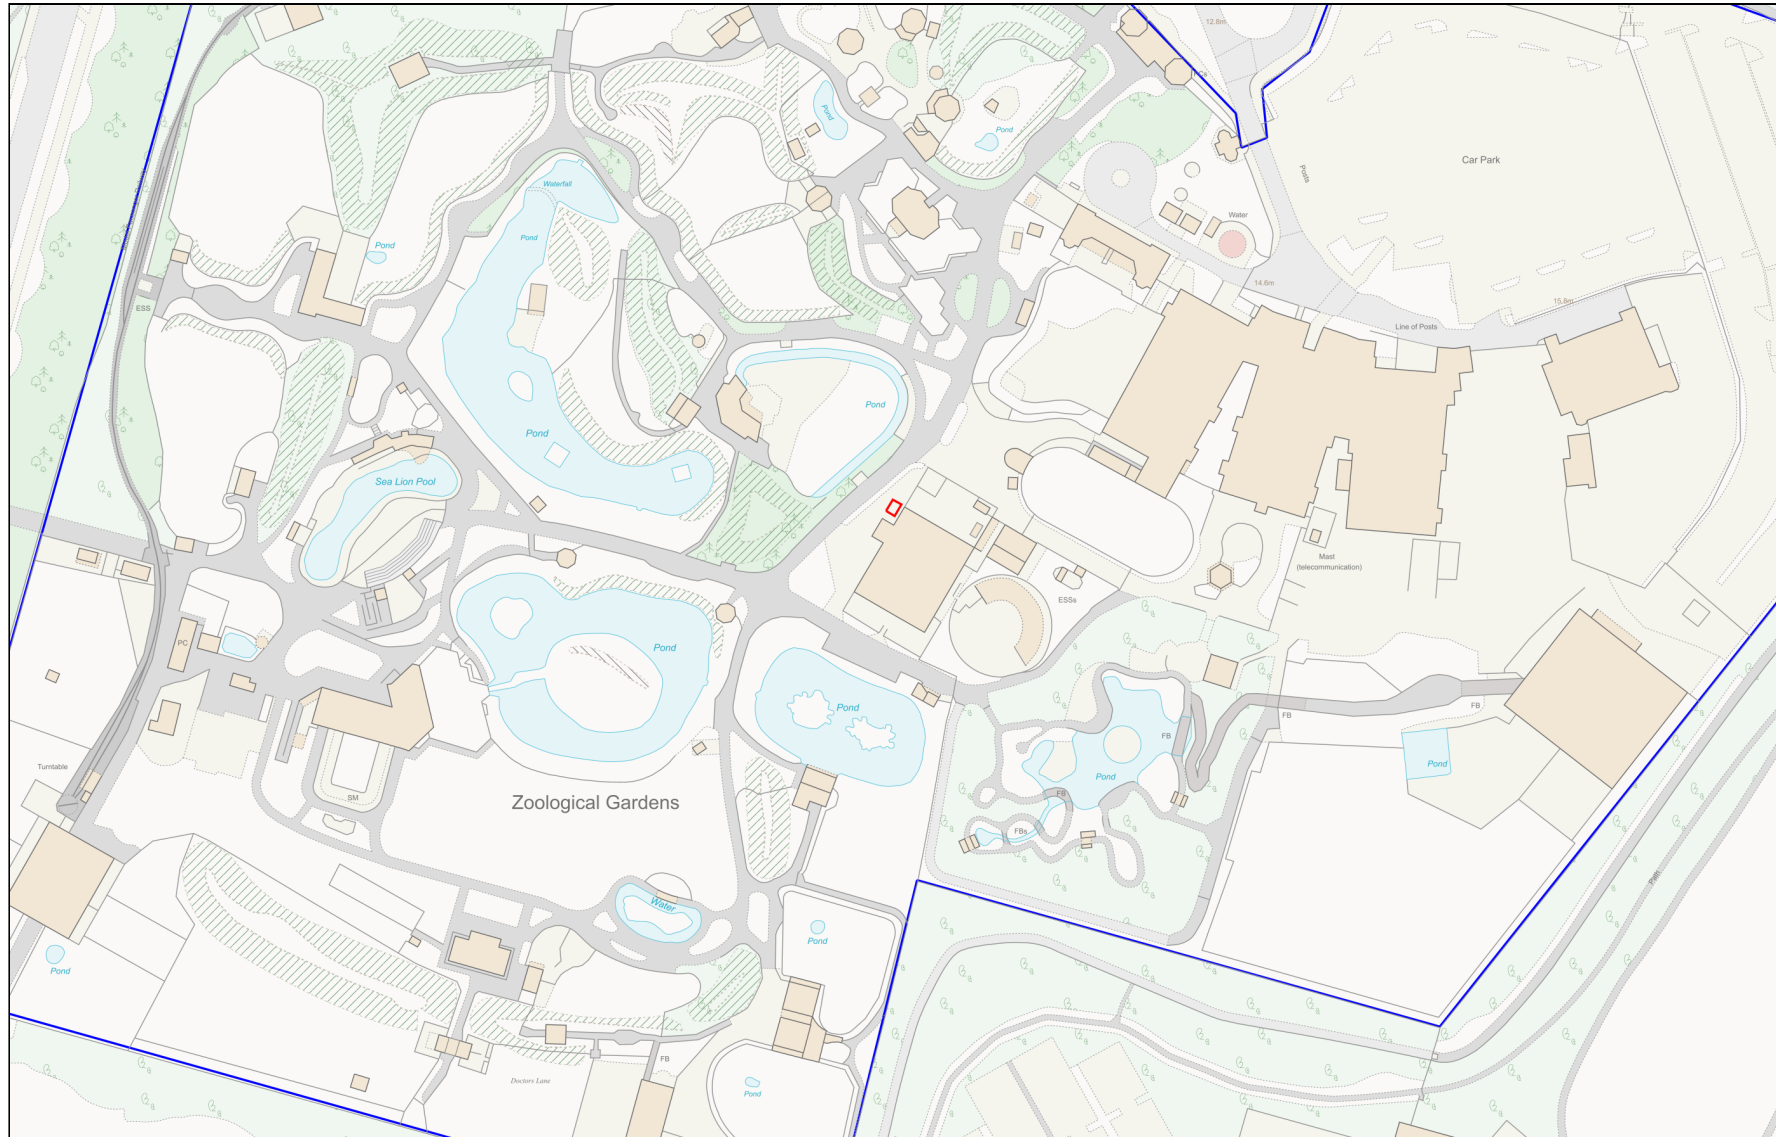

Location Plan

Site Address: Blackpool Zoo, Blackpool Zoo, East Park Drive, Blackpool, FY3 8PP

Date Produced: 21-Feb-2024

Scale: 1:2500 @A4

Planning Portal Reference: PP-12807475v1