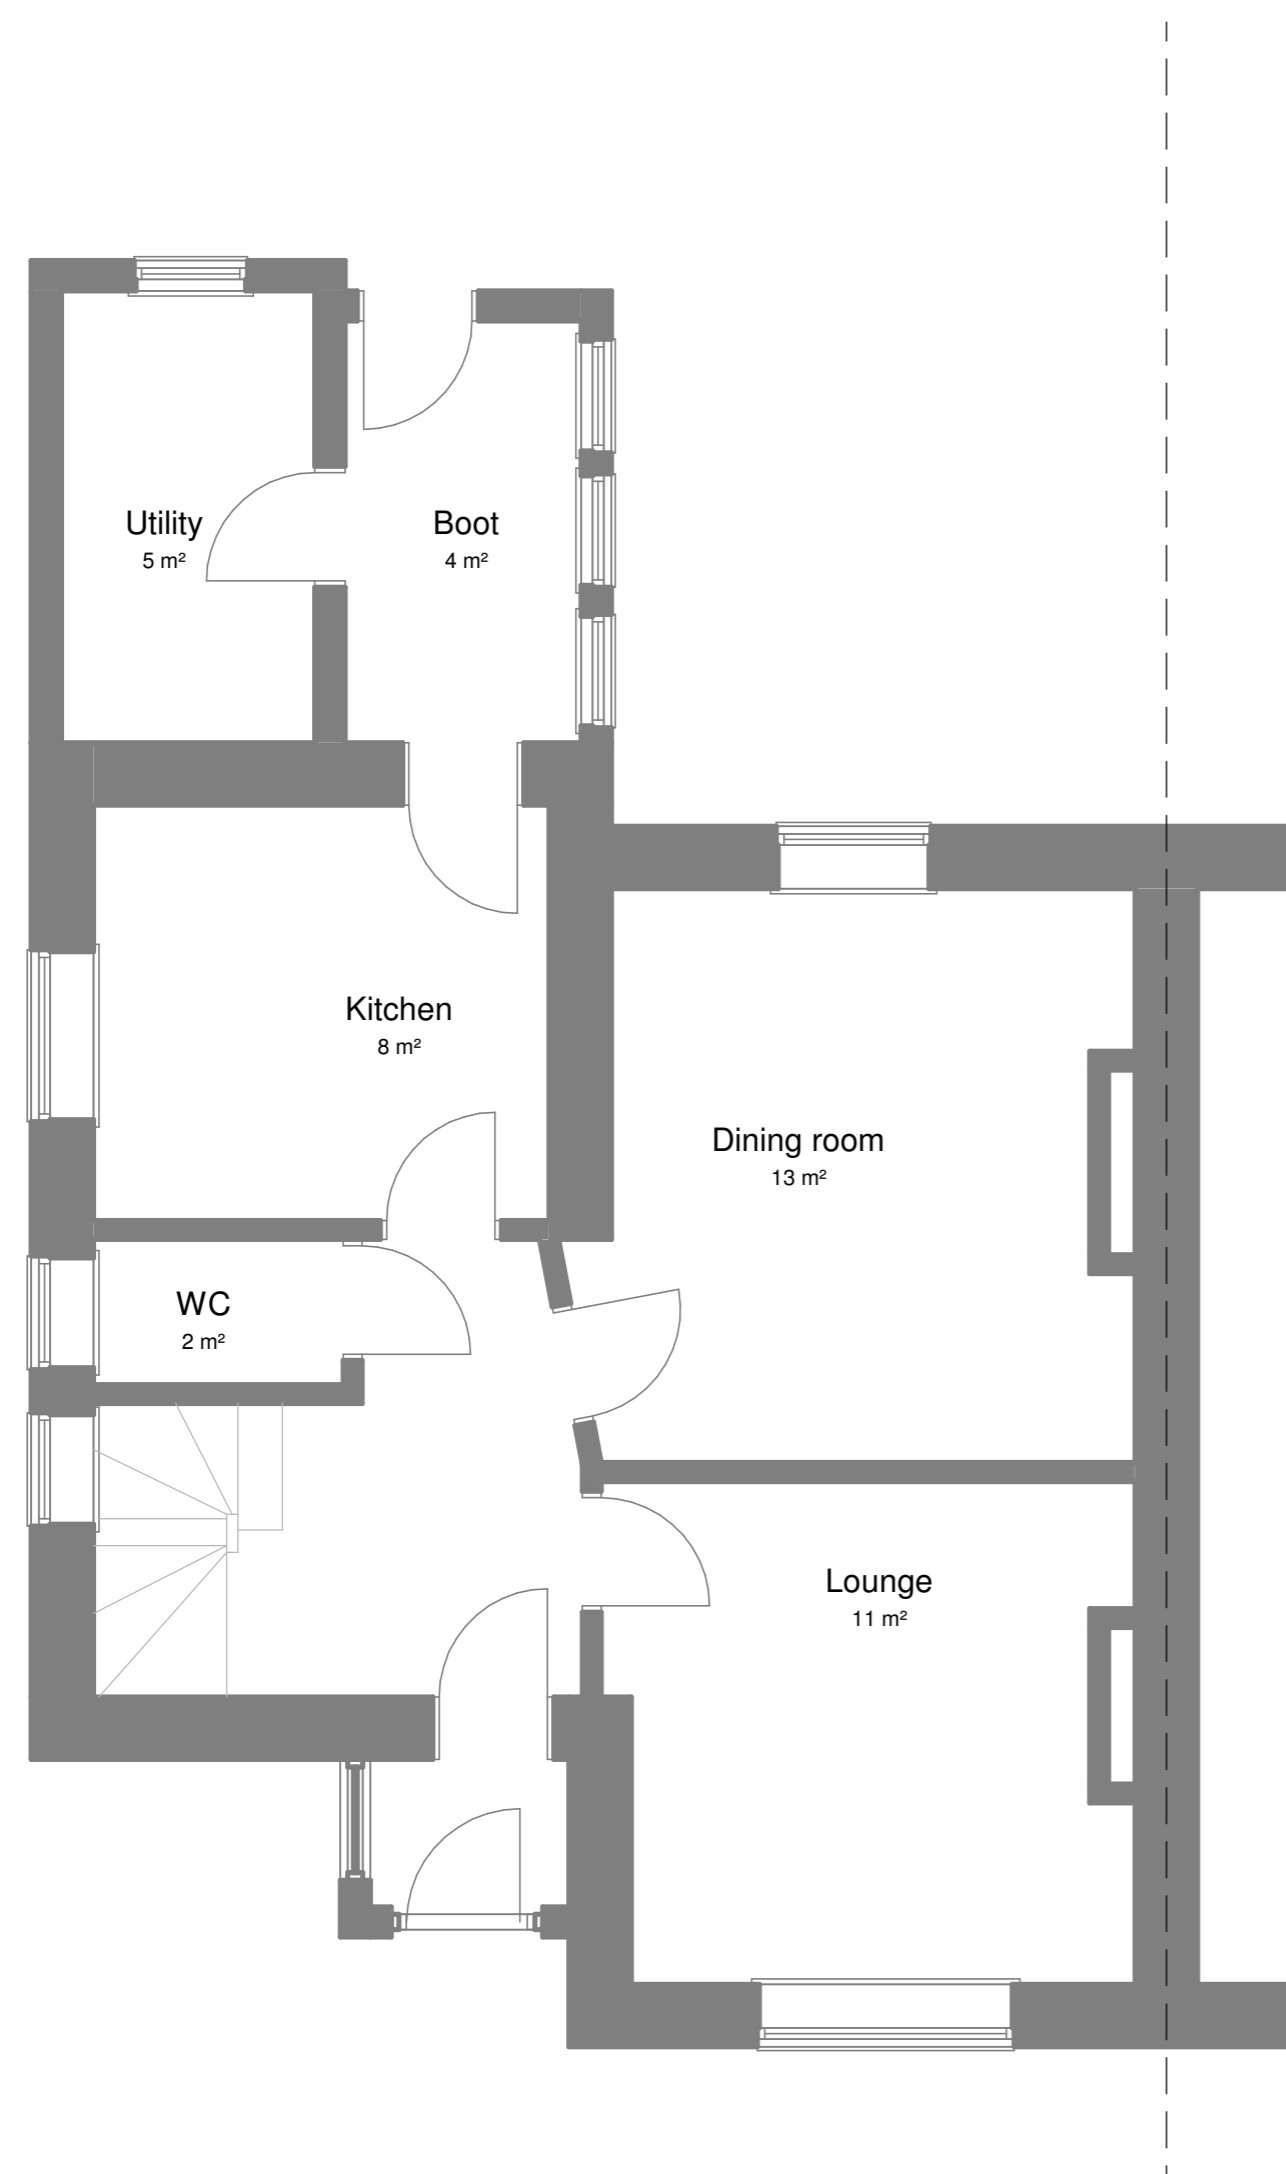

Previous Revisions

No.	Description	Date	By

Existing Ground Floor Plan

Existing First Floor Plan

FOCUS ARCHITECTS®

focusarchitects.co.uk

Studio@focusarchitects.co.uk

RIBA 

Project 108 Battlefield Rd - Shrewsbury

Client Mr A. Singh

Title Existing Floor Plans

Number 01 D2

Scale 1 : 50

Revision

Description

Status PLANNING