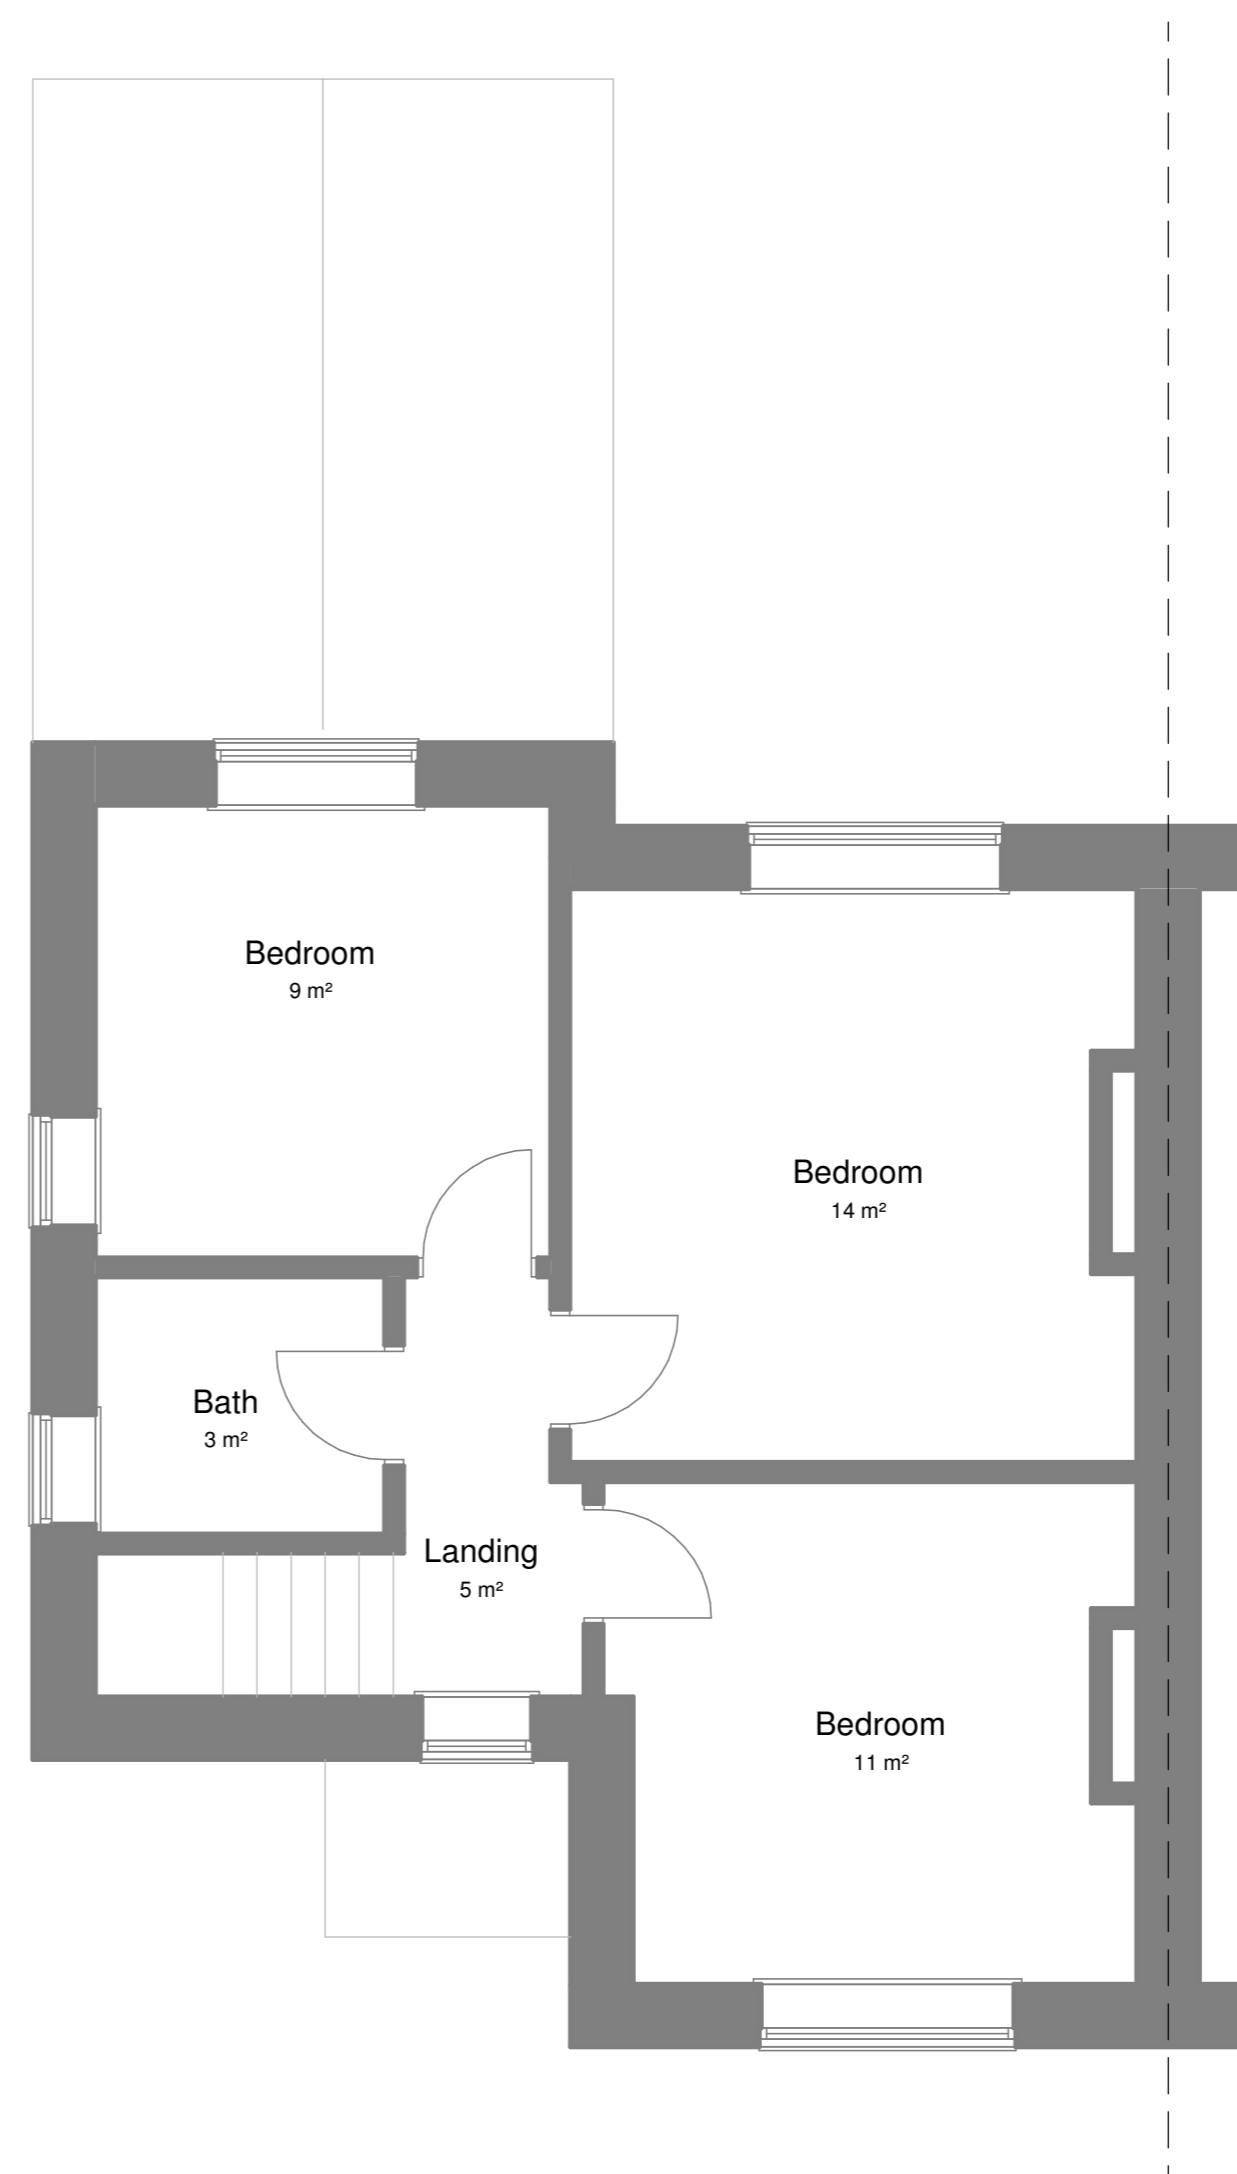

Previous Revisions

No.	Description	Date	By

Existing Ground Floor Plan

Existing First Floor Plan

FOCUS ARCHITECTS®

focusarchitects.co.uk

Studio@focusarchitects.co.uk

RIBA 

Project 108 Battlefield Rd - Shrewsbury

Client Mr A. Singh

Title Existing Floor Plans

Number 01 D2

Scale 1 : 50

Revision

Description

Status PLANNING