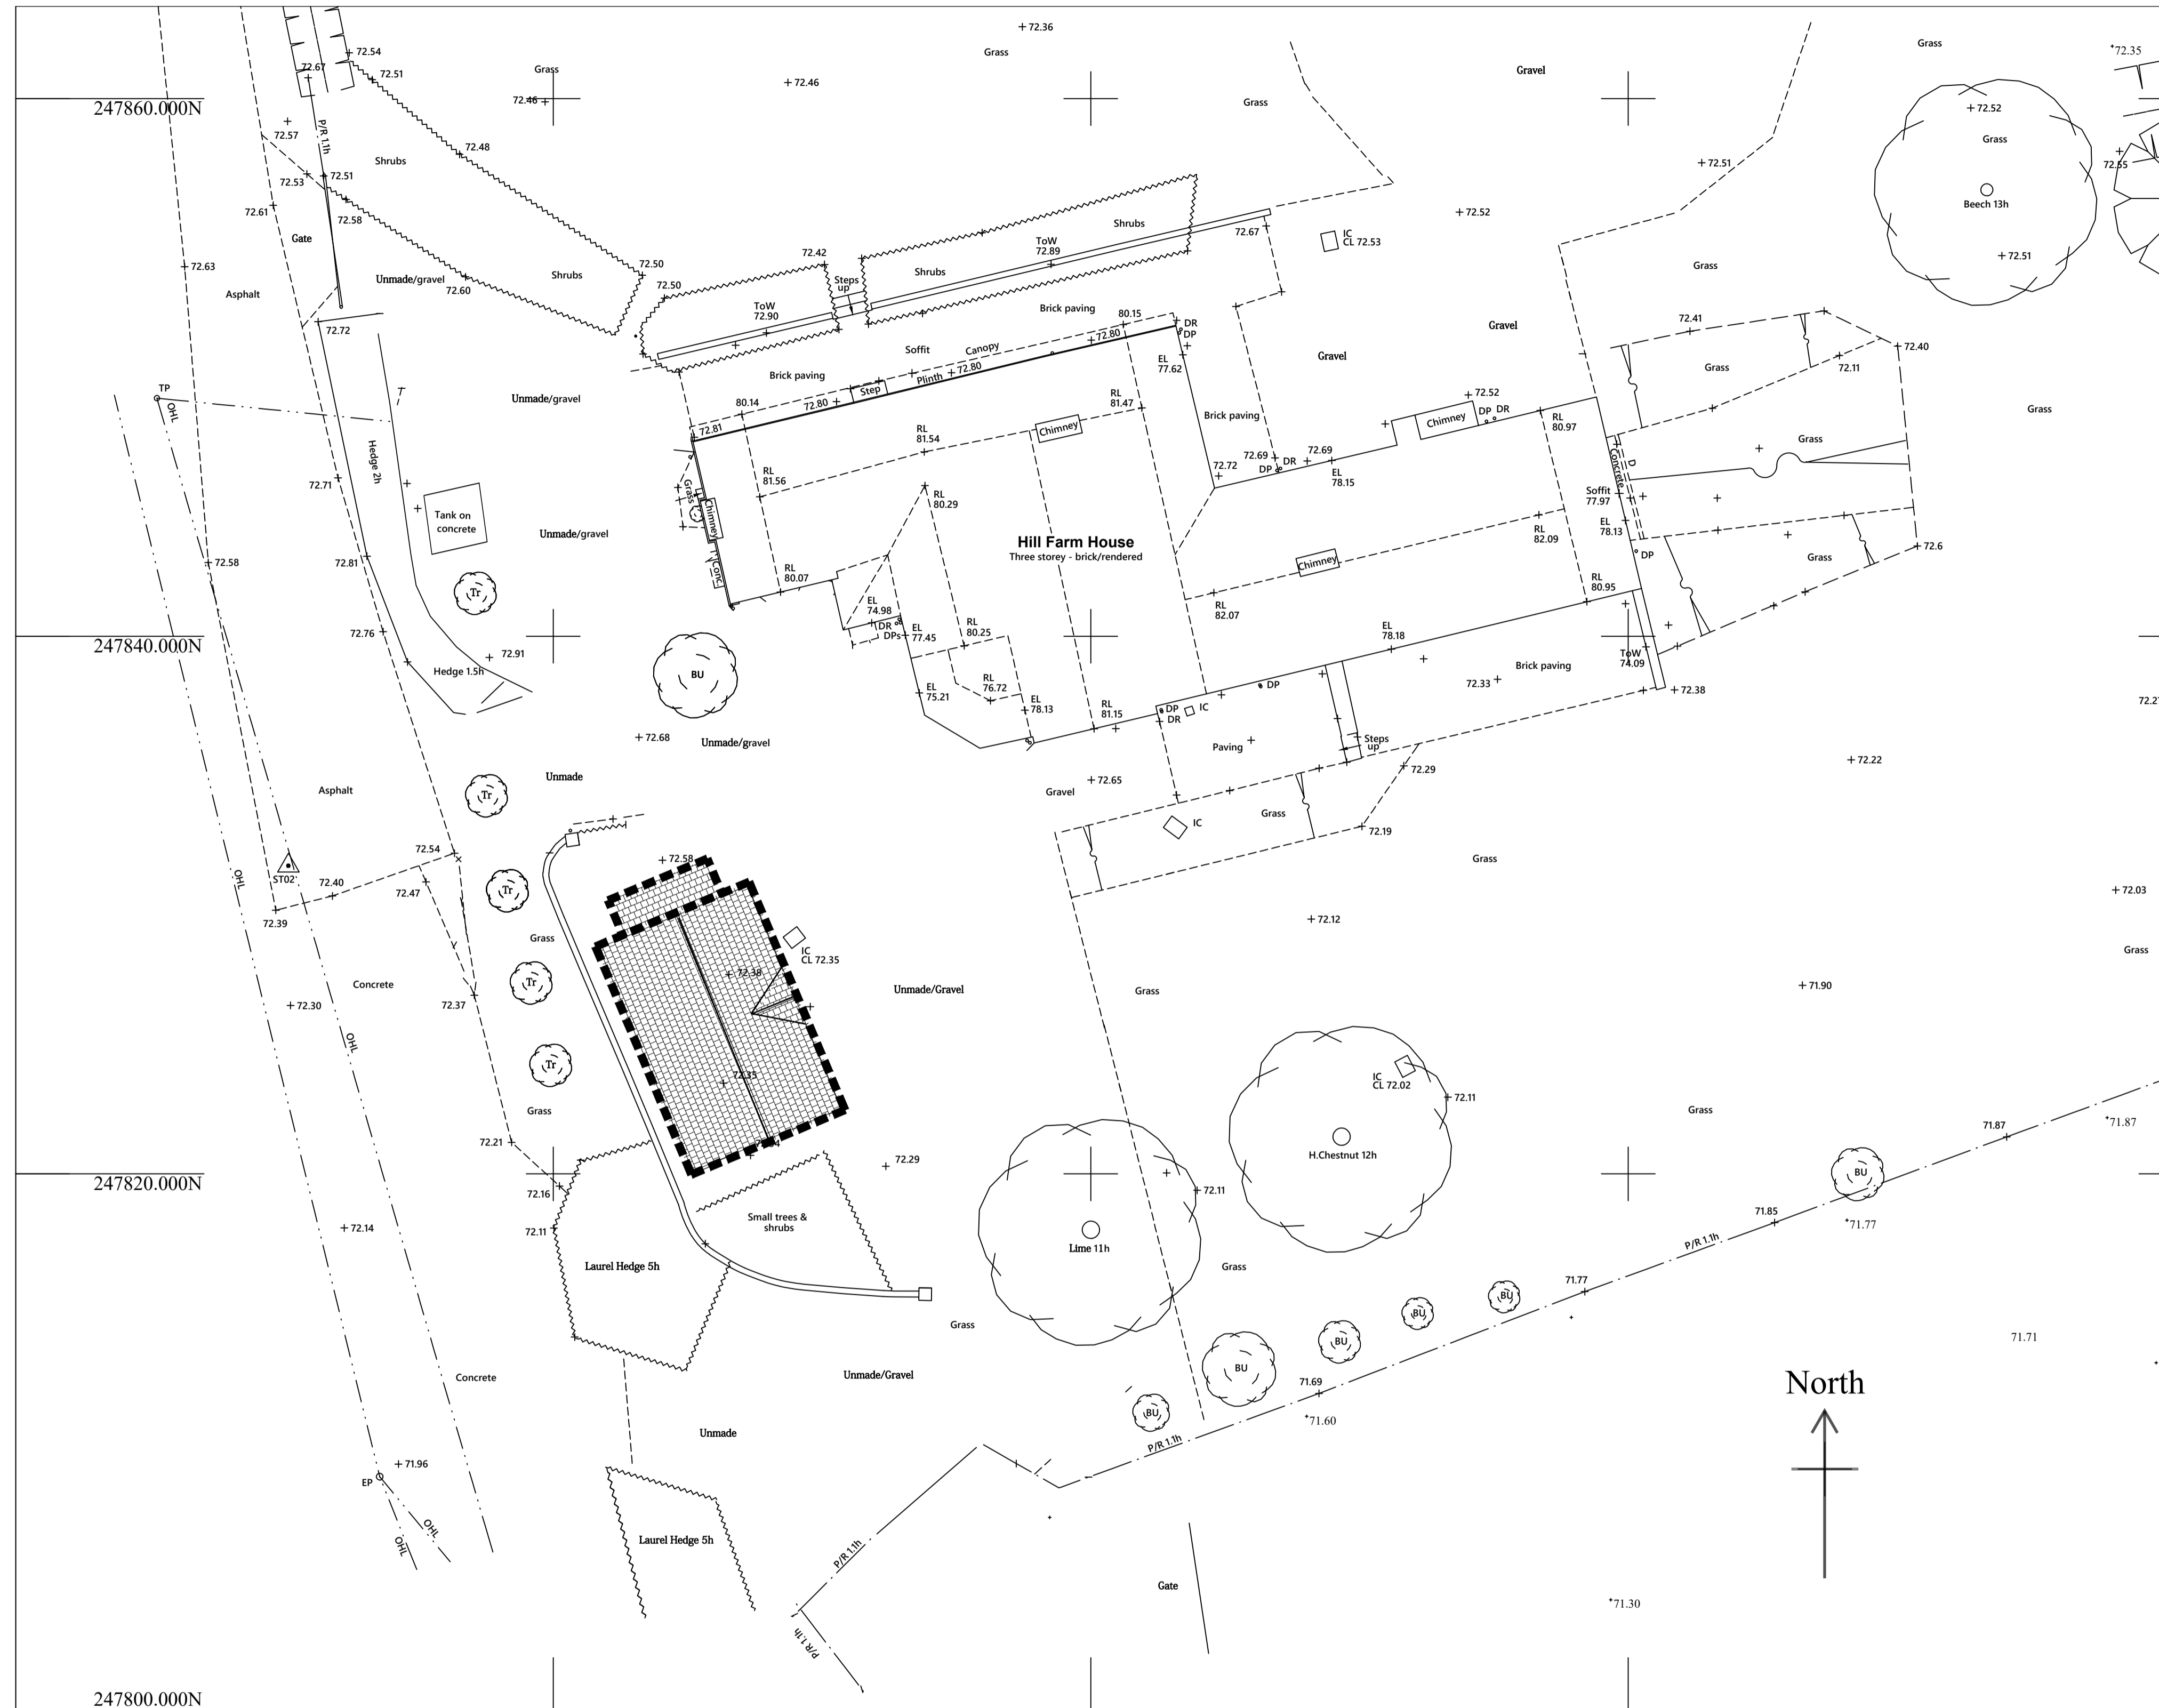

Do not scale from this drawing. All dimensions to be confirmed on site before commencing work.

SITE PLAN

Client	Mr & Mrs Scott-Cowley
Design	
Drawn	
Date	01.16.24
Scale	1:150 @A1

Proposed cart lodge garage
 Hill Farm House
 Lavenham Road
 Brent Eleigh
 SUDBURY
 Suffolk
 CO10 9PB

DESCRIPTION	DATE	ENG	NOTES
			DO NOT SCALE FROM THIS DRAWING.