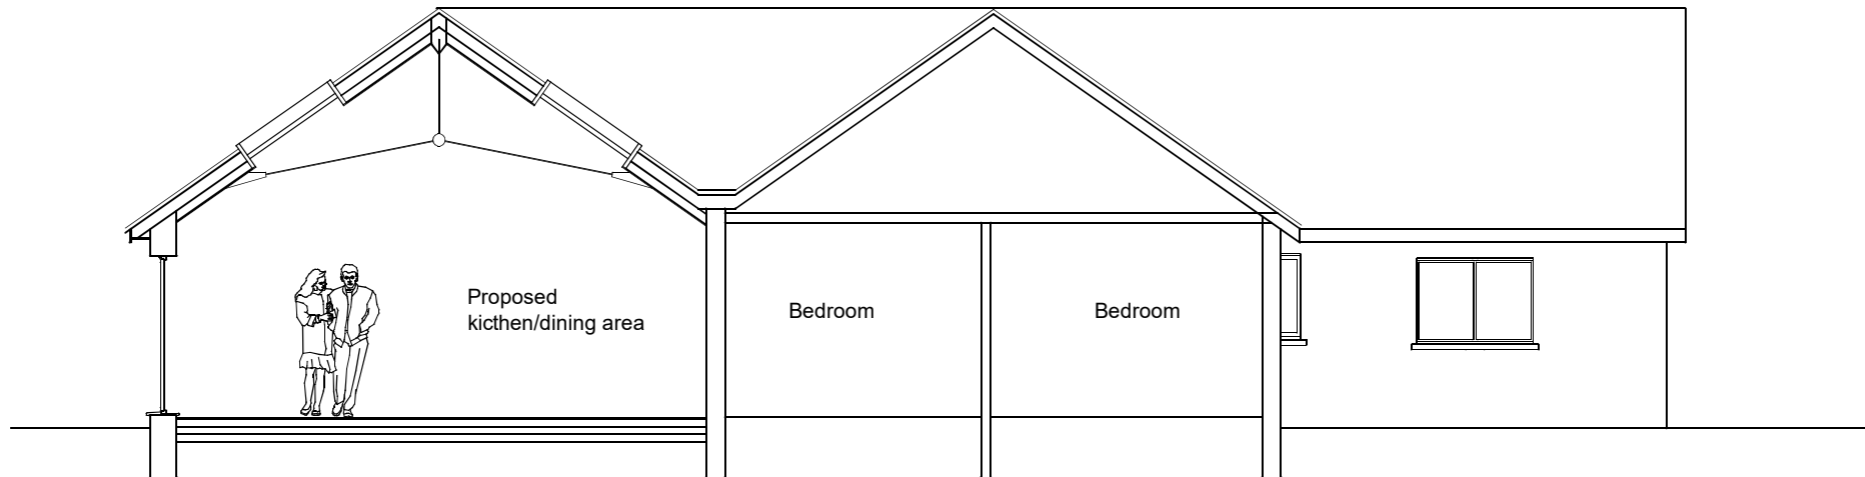

EXISTING SIDE (NORTH EAST) ELEVATION

PROPOSED SIDE (NORTH EAST) ELEVATION

SECTION THROUGH EXTENSION

Scale at 1:100  
8  
7  
6  
5  
4  
3  
2  
1  
0

Scale at 1:50  
4  
3  
2  
1  
0

Palfrey Design Ltd  
Shady Orchard, Sunnyhill, Ottery St Mary, EX11 1DZ  
Tel: 01404 812994 Mob: 07525 926 269 Email: phil@palfrey-design.co.uk

Title: Side (north east) elevations
Drawing No: 3821/04
Revision:
Drawn by: Phil. P.
Date: September 2023
Scale: 1:100 at A3