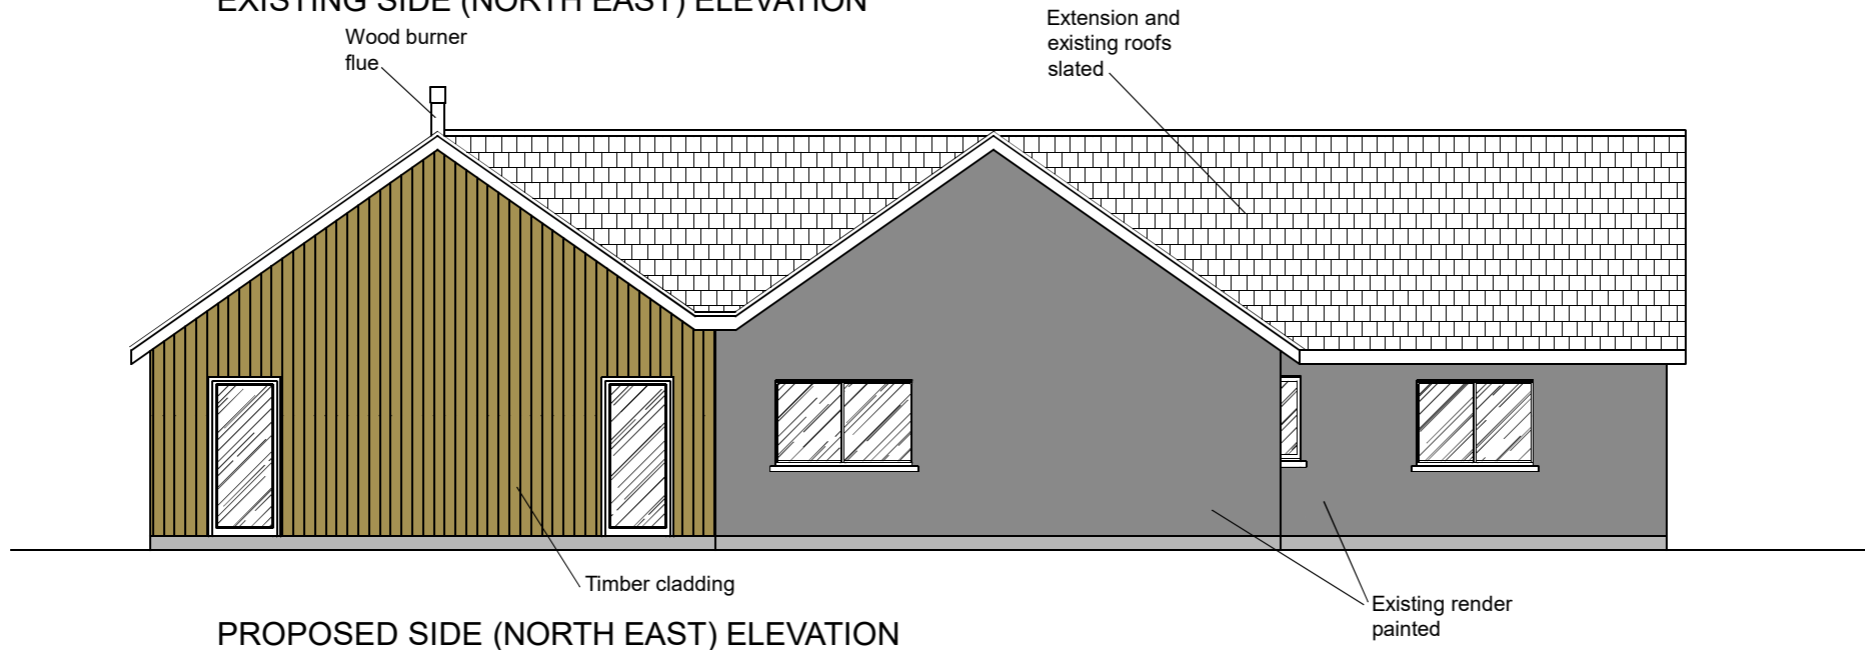

EXISTING SIDE (NORTH EAST) ELEVATION

PROPOSED SIDE (NORTH EAST) ELEVATION

SECTION THROUGH EXTENSION

Scale at 1:100  
8  
7  
6  
5  
4  
3  
2  
1  
0

Scale at 1:50  
4  
3  
2  
1  
0

Palfrey Design Ltd  
Shady Orchard, Sunnyhill, Ottery St Mary, EX11 1DZ  
Tel: 01404 812994 Mob: 07525 926 269 Email: phil@palfrey-design.co.uk

Title: Side (north east) elevations
Drawing No: 3821/04
Revision:
Drawn by: Phil. P.
Date: September 2023
Scale: 1:100 at A3