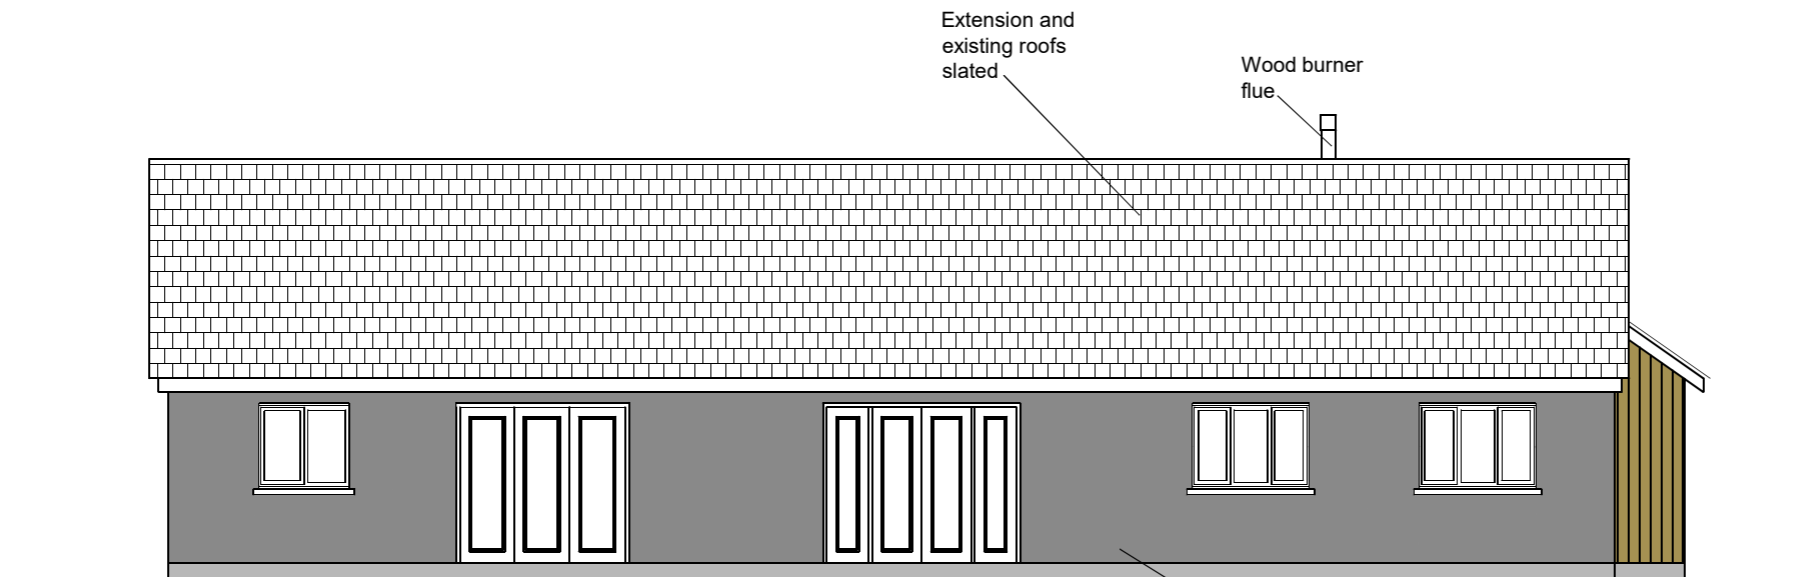

EXISTING END (SOUTH WEST) ELEVATION

PROPOSED END (SOUTH WEST) ELEVATION

8 Scale at 1:100
4 Scale at 1:50
7
6
5
4
3
2
1
0

Palfrey Design Ltd
Shady Orchard, Sunnyhill, Ottery St Mary, EX11 1DZ
Tel: 01404 812994 Mob: 07525 926 269 Email: phil@palfrey-design.co.uk

Title: End (south west) elevations
Drawing No: 3821/06
Revision:
Drawn by: Phil. P.
Date: September 2023
Scale: 1:100 at A3