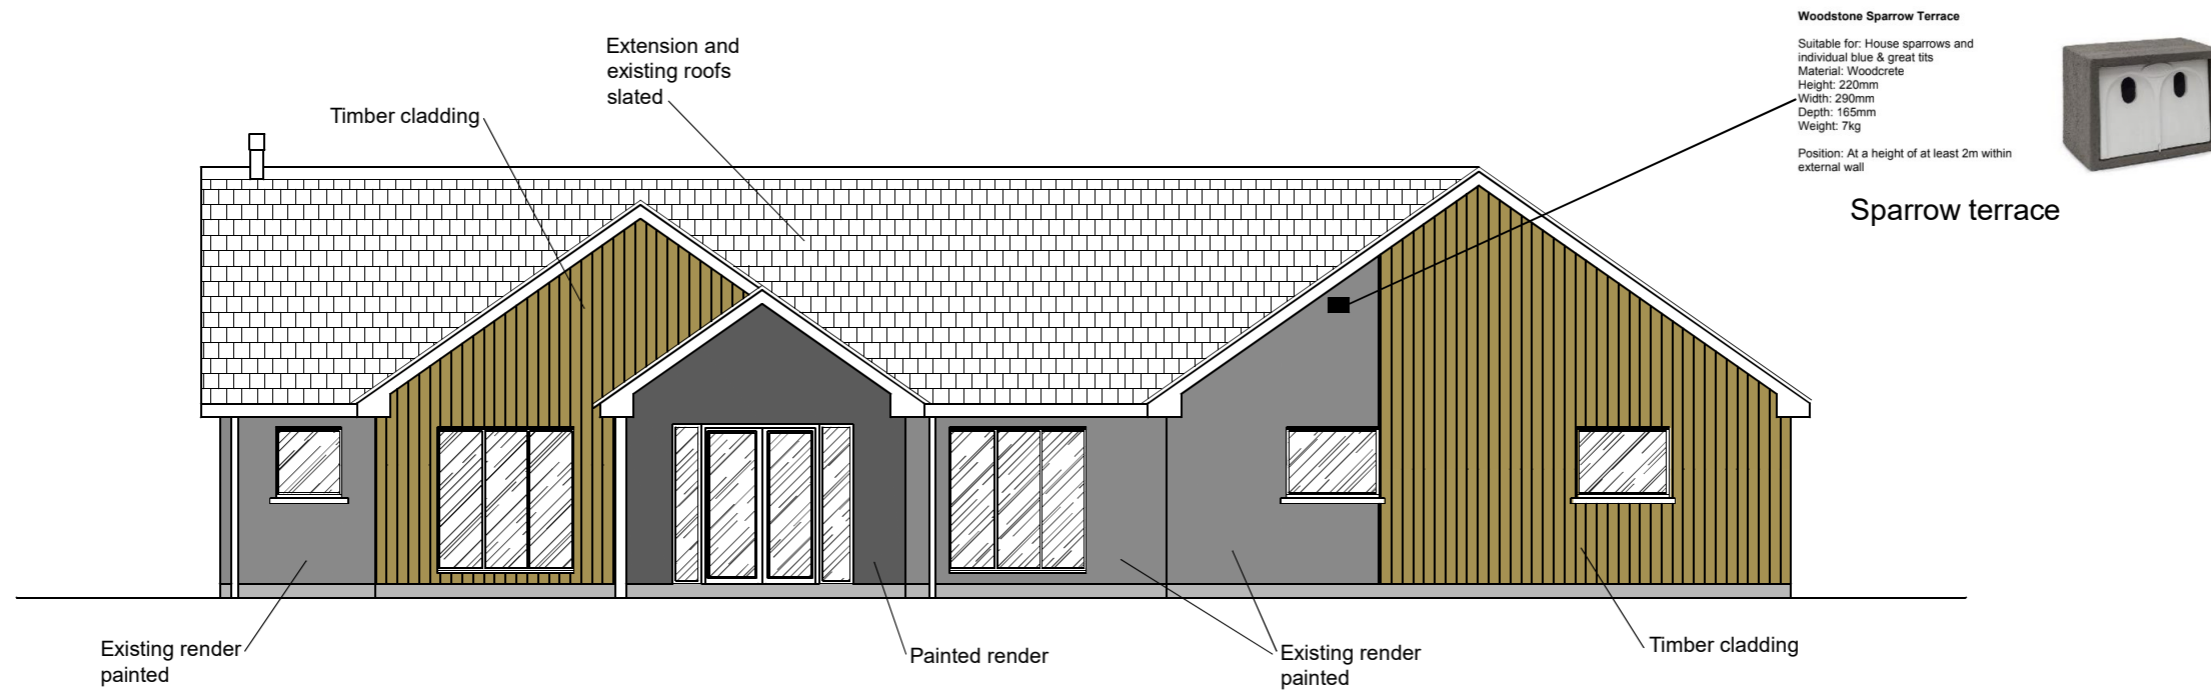

EXISTING FRONT (NORTH WEST) ELEVATION

PROPOSED FRONT (NORTH WEST) ELEVATION

Palfrey Design Ltd
 Shady Orchard, Sunnyhill, Ottery St Mary, EX11 1DZ
 Tel: 01404 812994 Mob: 07525 926 269 Email: phil@palfrey-design.co.uk

Title: Front (north west) elevations
Drawing No: 3821/02
Revision:
Drawn by: Phil. P.
Date: September 2023
Scale: 1:100 at A3