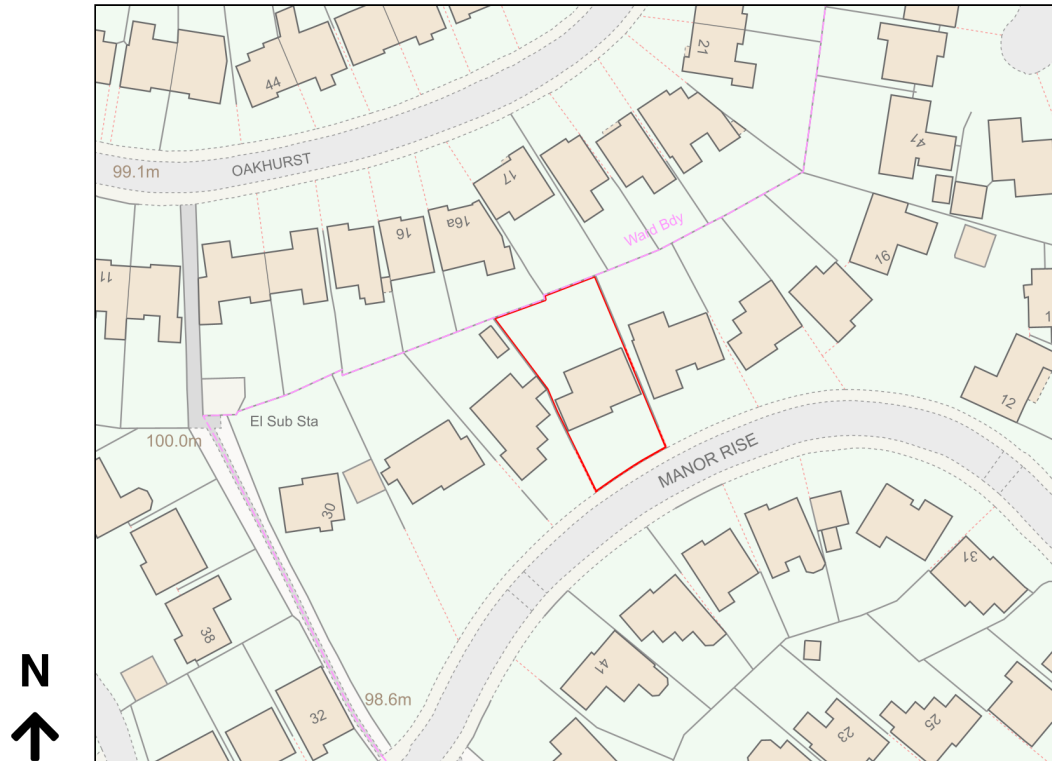

# Location Plan

Site Address: 24, Manor Rise, Lichfield, WS14 9SL

Date Produced: 19-Feb-2024

Scale: 1:1250 @A4

Planning Portal Reference: PP-12806381v1