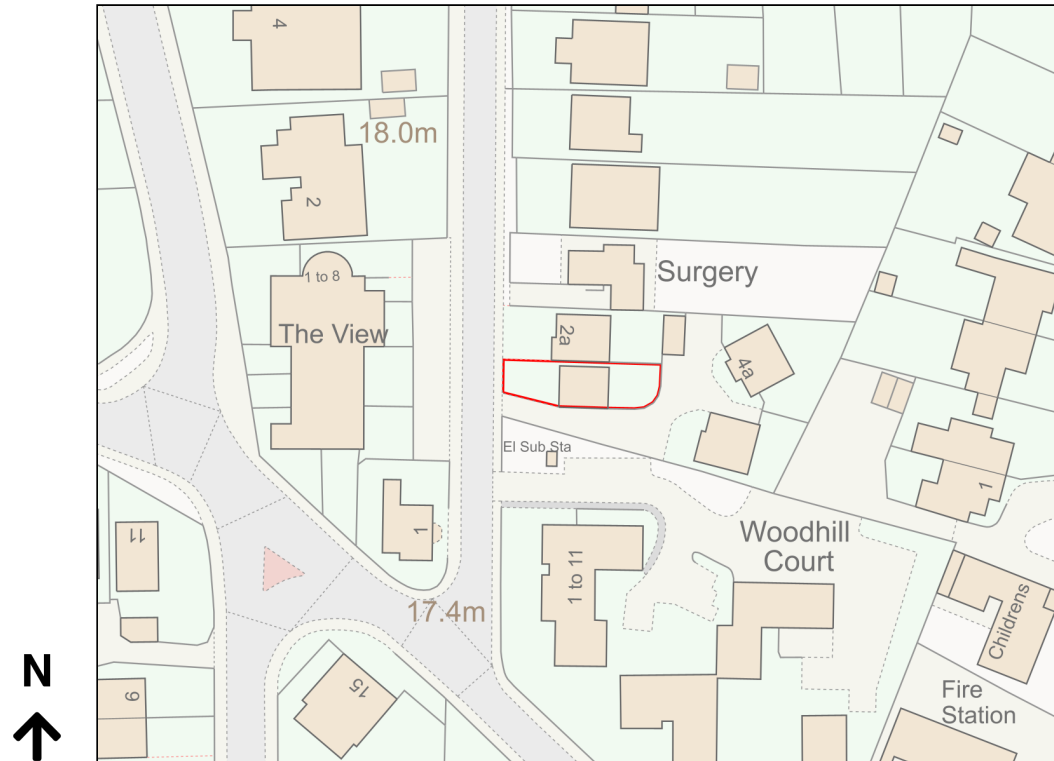

Location Plan

Site Address: 2, Woodhill Road, Portishead, BS20 7ET

Date Produced: 28-Feb-2024

Scale: 1:1250 @A4

Planning Portal Reference: PP-12829690v1