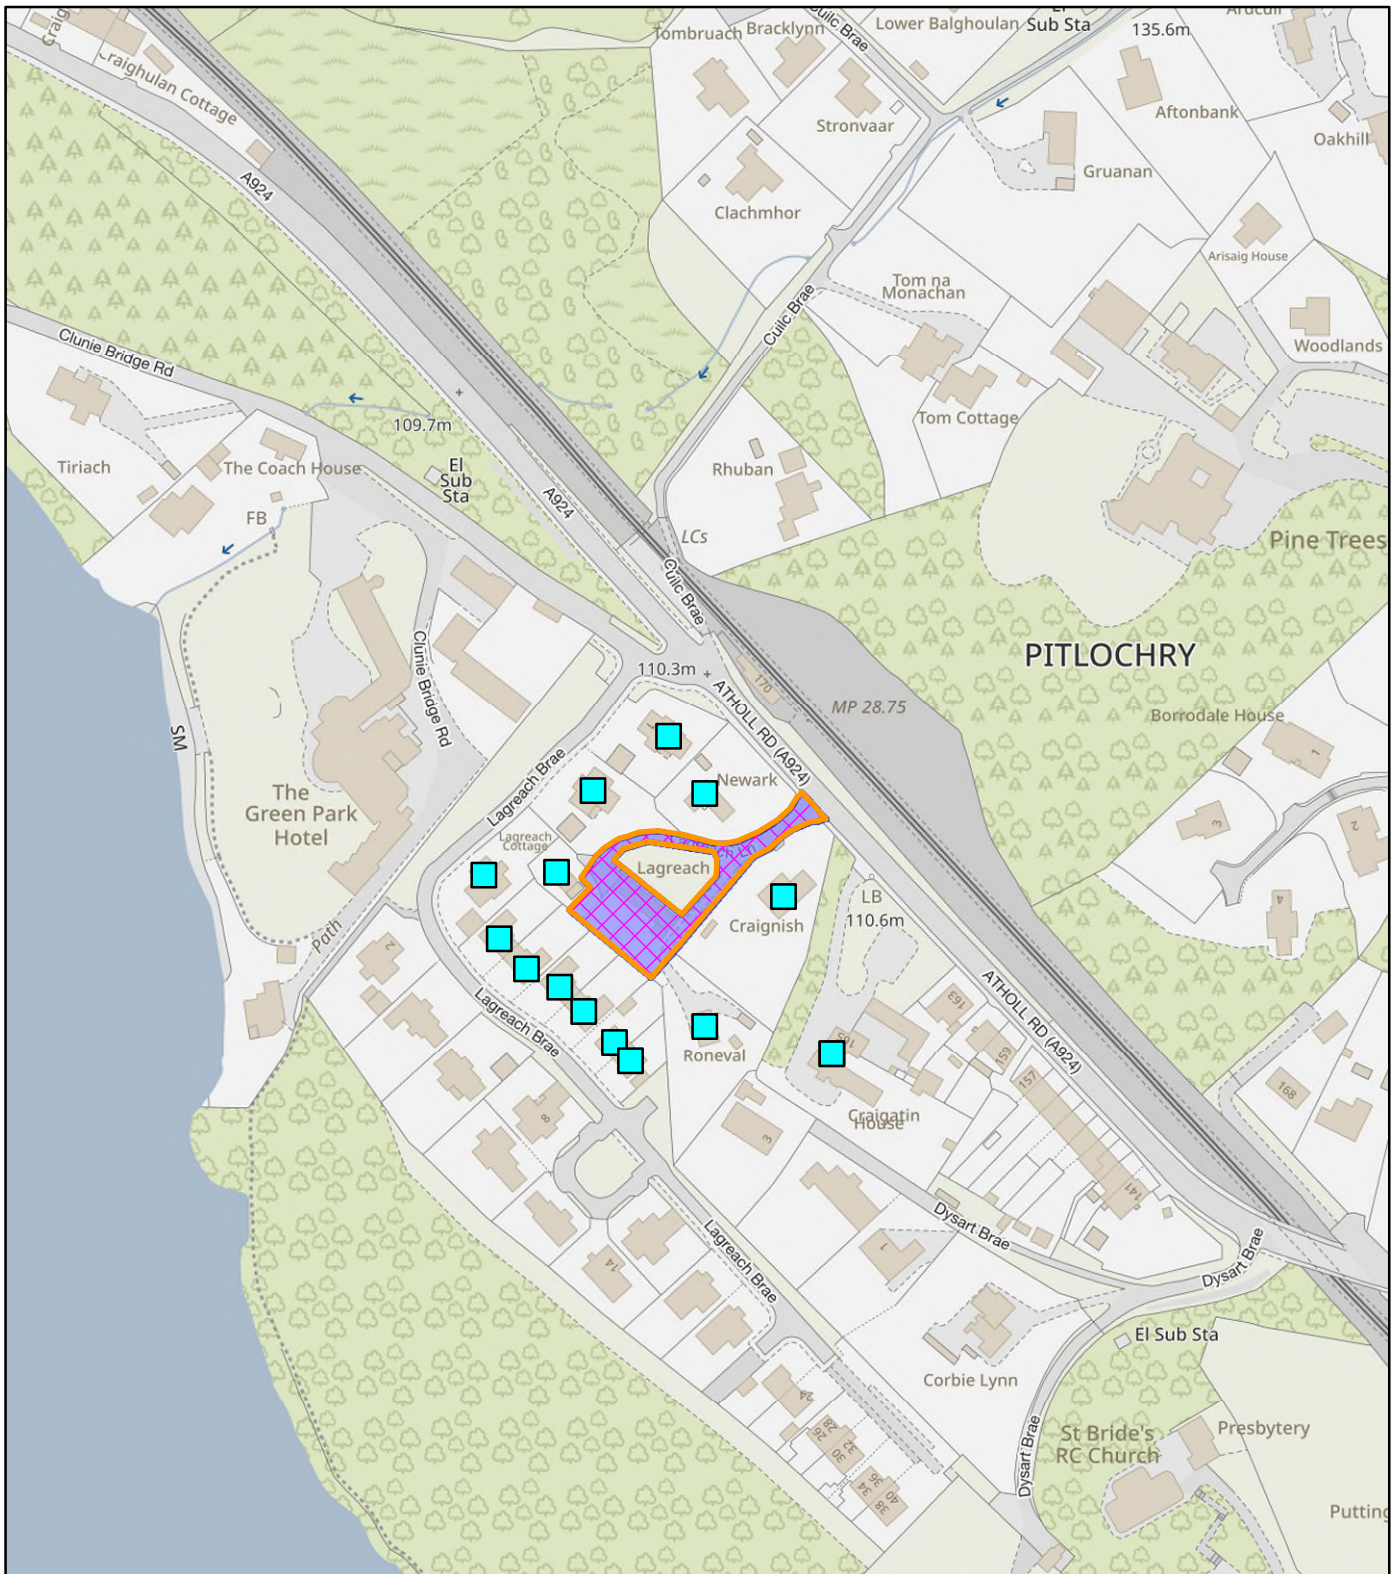

## NEIGHBOUR NOTIFICATION

Location Plan showing planning application site

This map is for Neighbour Notification ONLY. It must not be reproduced or used for any other purpose.

© Crown copyright [and database rights] 2023 OS 100016971. You are permitted to use this data solely to enable you to respond to, or interact with, the organisation that provided you with the data. You are not permitted to copy, sub-licence, distribute or sell any of this data to third parties in any form.