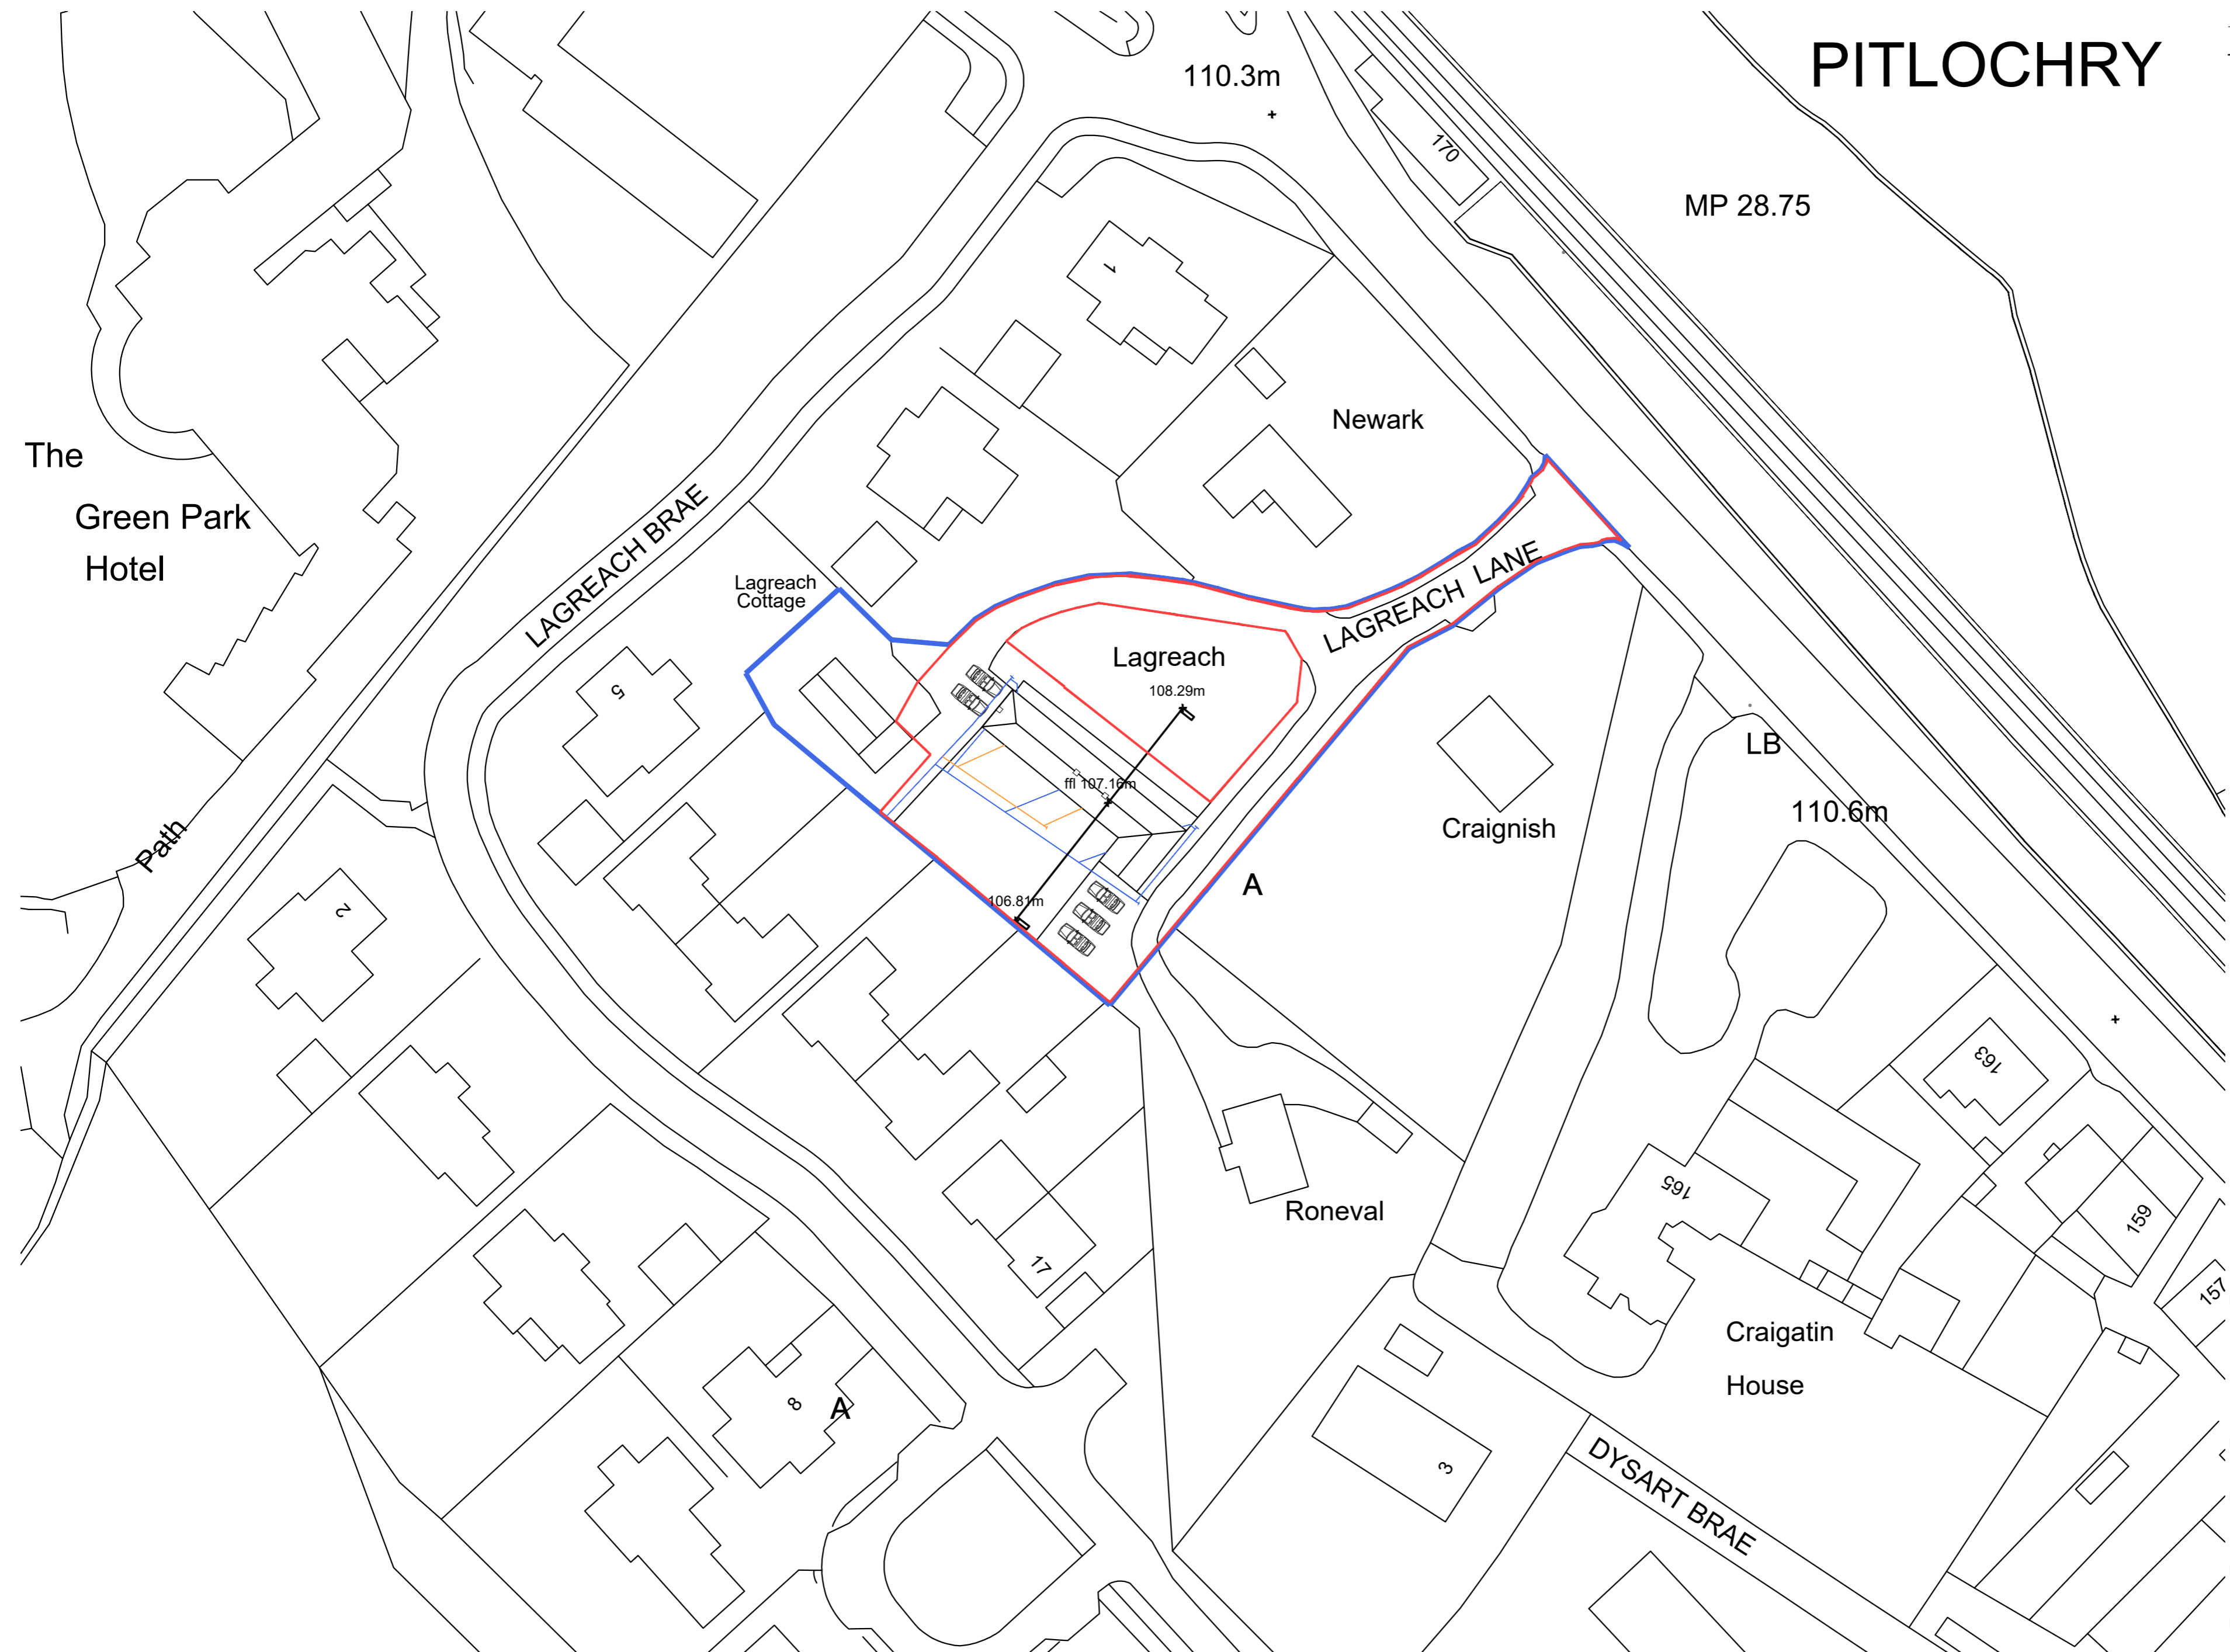

PITLOCHRY

Proposed Site Location Plan

UR
URBAN RURAL
DESIGN

jbrewster@urds.co.uk
07827 947 143
www.urds.co.uk

Project:	Lagreach Cottages Pitlochry Perthshire
Client:	Mr Adam Pyka
Title:	Proposed Site Location Plan
Status:	For Planning
Ref:	PL(90)001
Revision:	
Scale:	1:500@A2
Date:	17/01/2024