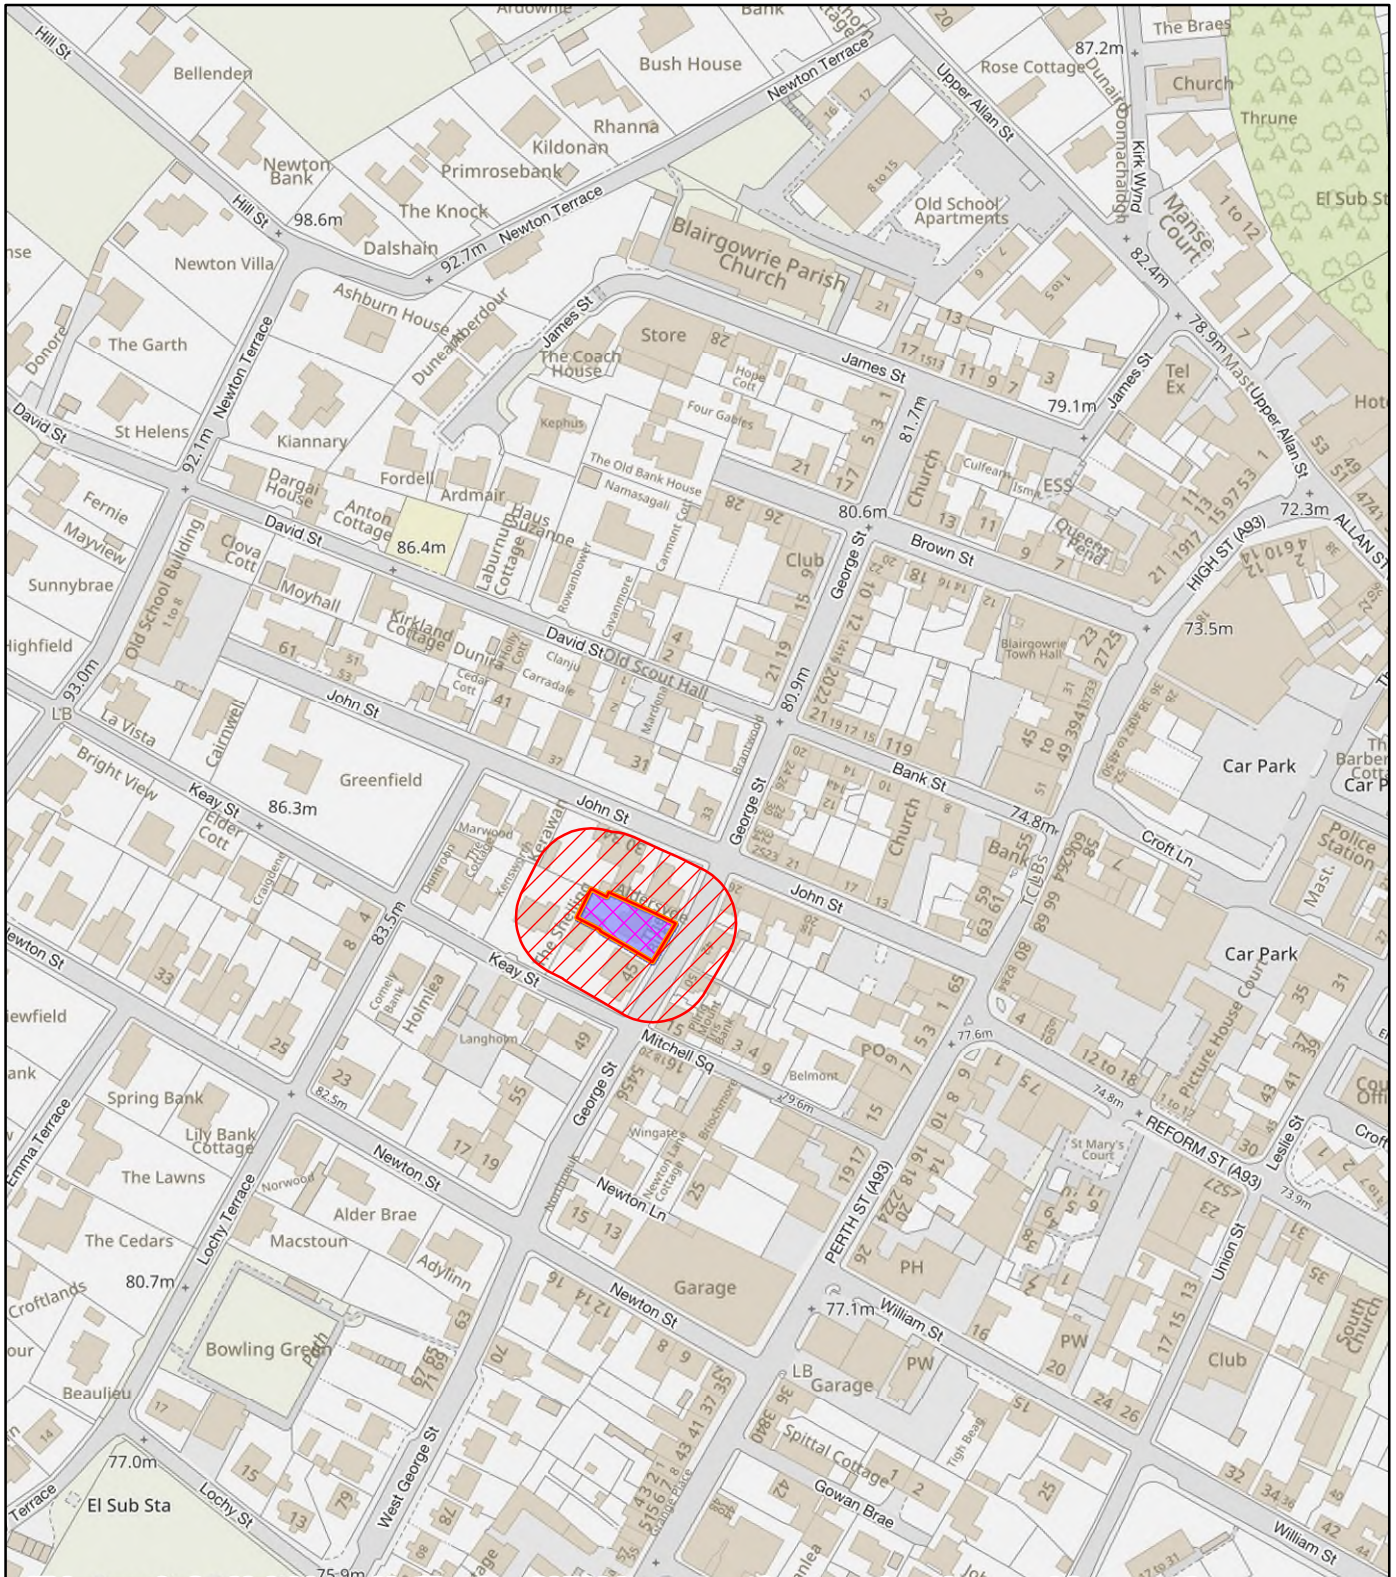

## NEIGHBOUR NOTIFICATION

Location Plan showing planning application site

This map is for Neighbour Notification ONLY. It must not be reproduced or used for any other purpose.

© Crown copyright [and database rights] 2023 OS 100016971. You are permitted to use this data solely to enable you to respond to, or interact with, the organisation that provided you with the data. You are not permitted to copy, sub-licence, distribute or sell any of this data to third parties in any form.