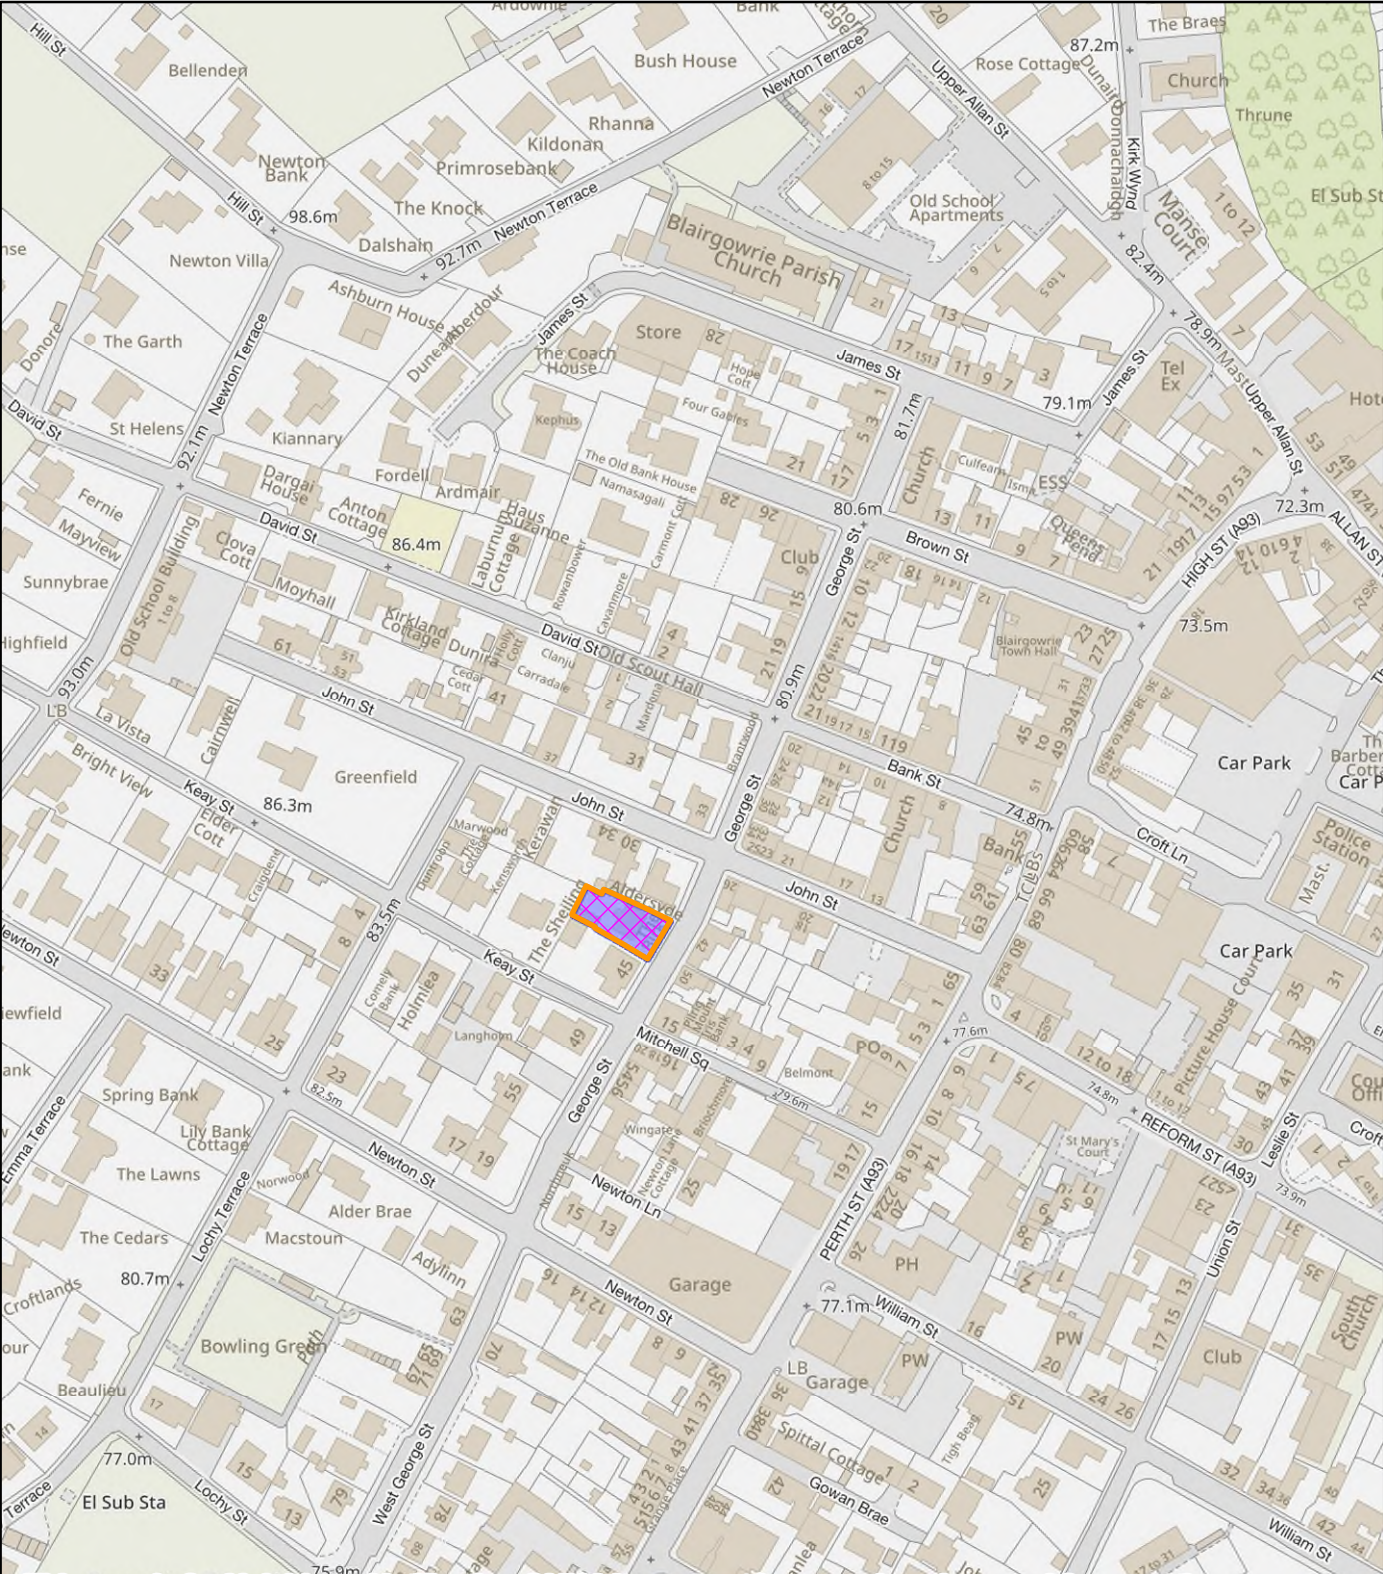

## NEIGHBOUR NOTIFICATION

Location Plan showing planning application site

This map is for Neighbour Notification ONLY. It must not be reproduced or used for any other purpose.

© Crown copyright [and database rights] 2023 OS 100016971. You are permitted to use this data solely to enable you to respond to, or interact with, the organisation that provided you with the data. You are not permitted to copy, sub-licence, distribute or sell any of this data to third parties in any form.