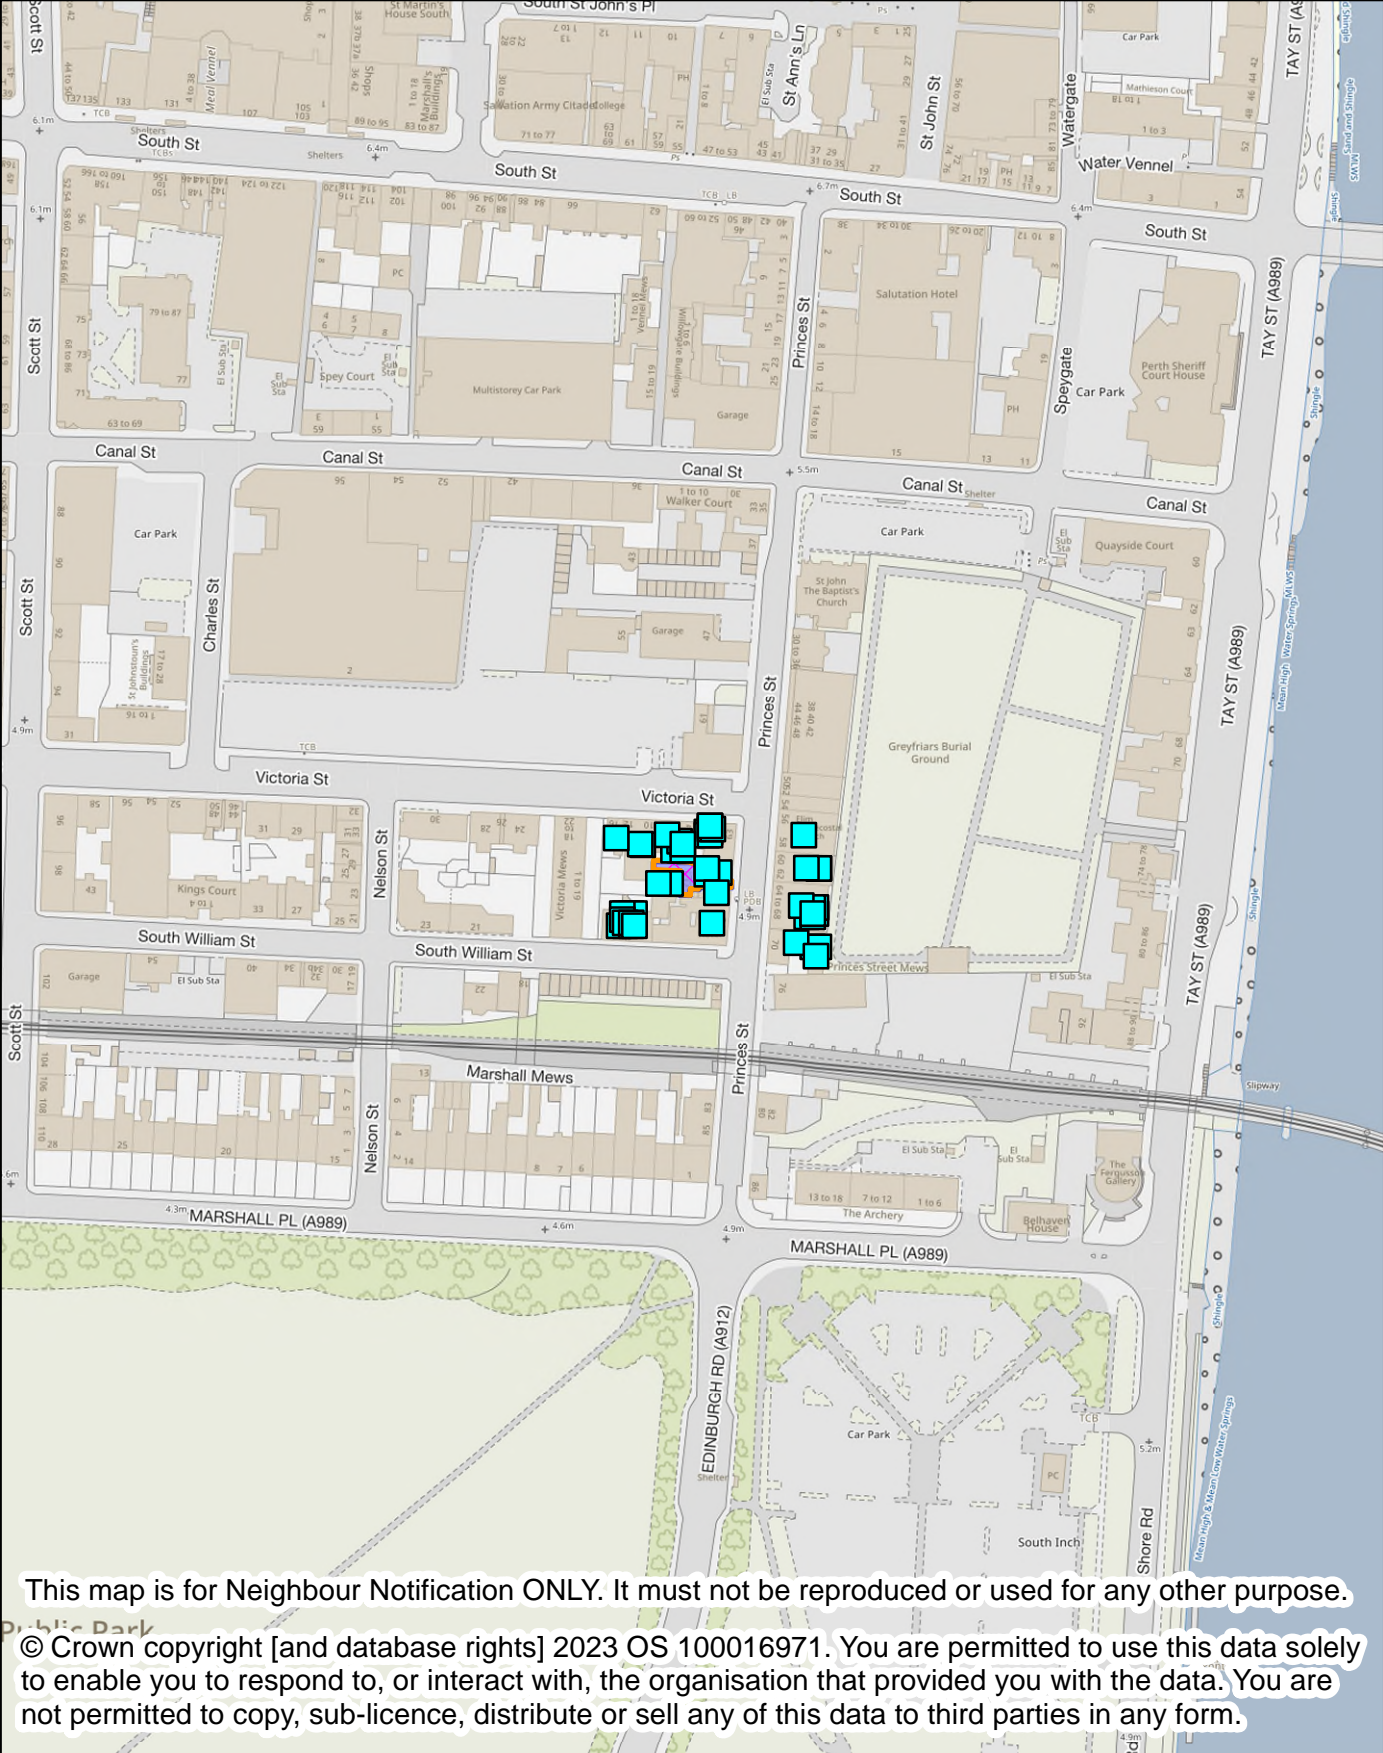

## NEIGHBOUR NOTIFICATION

Location Plan showing planning application site

## NEIGHBOUR NOTIFICATION

Location Plan showing planning application site

This map is for Neighbour Notification ONLY. It must not be reproduced or used for any other purpose.

© Crown copyright [and database rights] 2023 OS 100016971. You are permitted to use this data solely to enable you to respond to, or interact with, the organisation that provided you with the data. You are not permitted to copy, sub-licence, distribute or sell any of this data to third parties in any form.