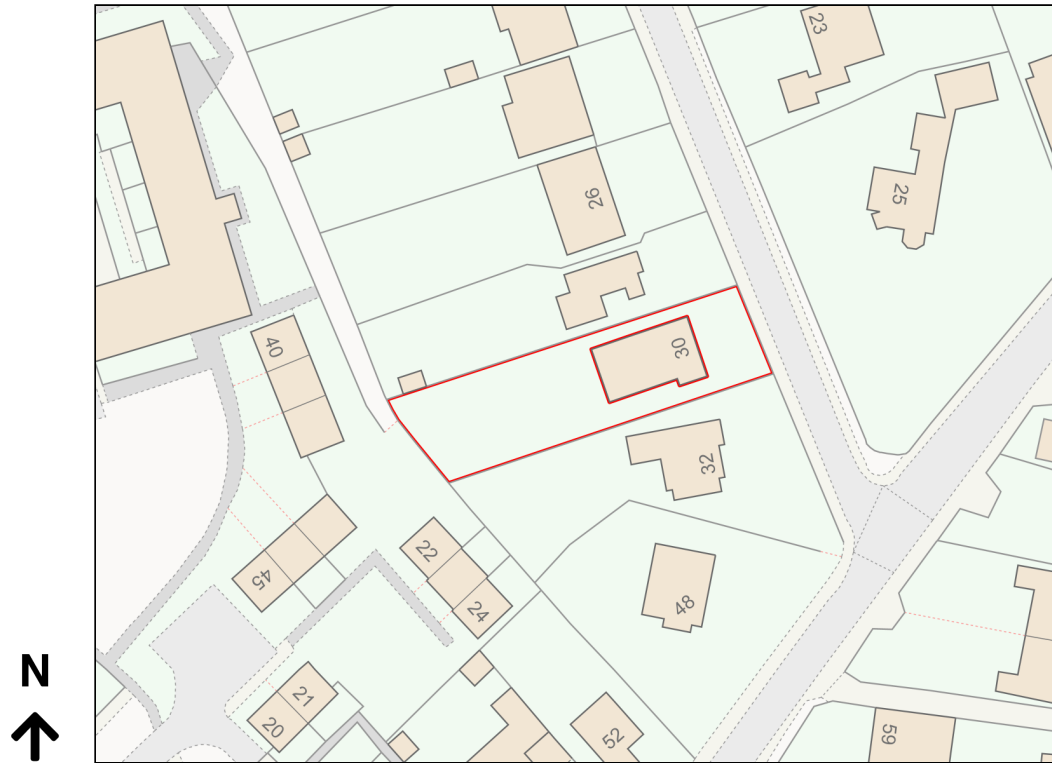

Location Plan

Site Address: West View, 30, Rosebery Road, Alresford, SO24 9HQ

Date Produced: 10-Feb-2024

Scale: 1:1250 @A4

Planning Portal Reference: PP-12797344v1