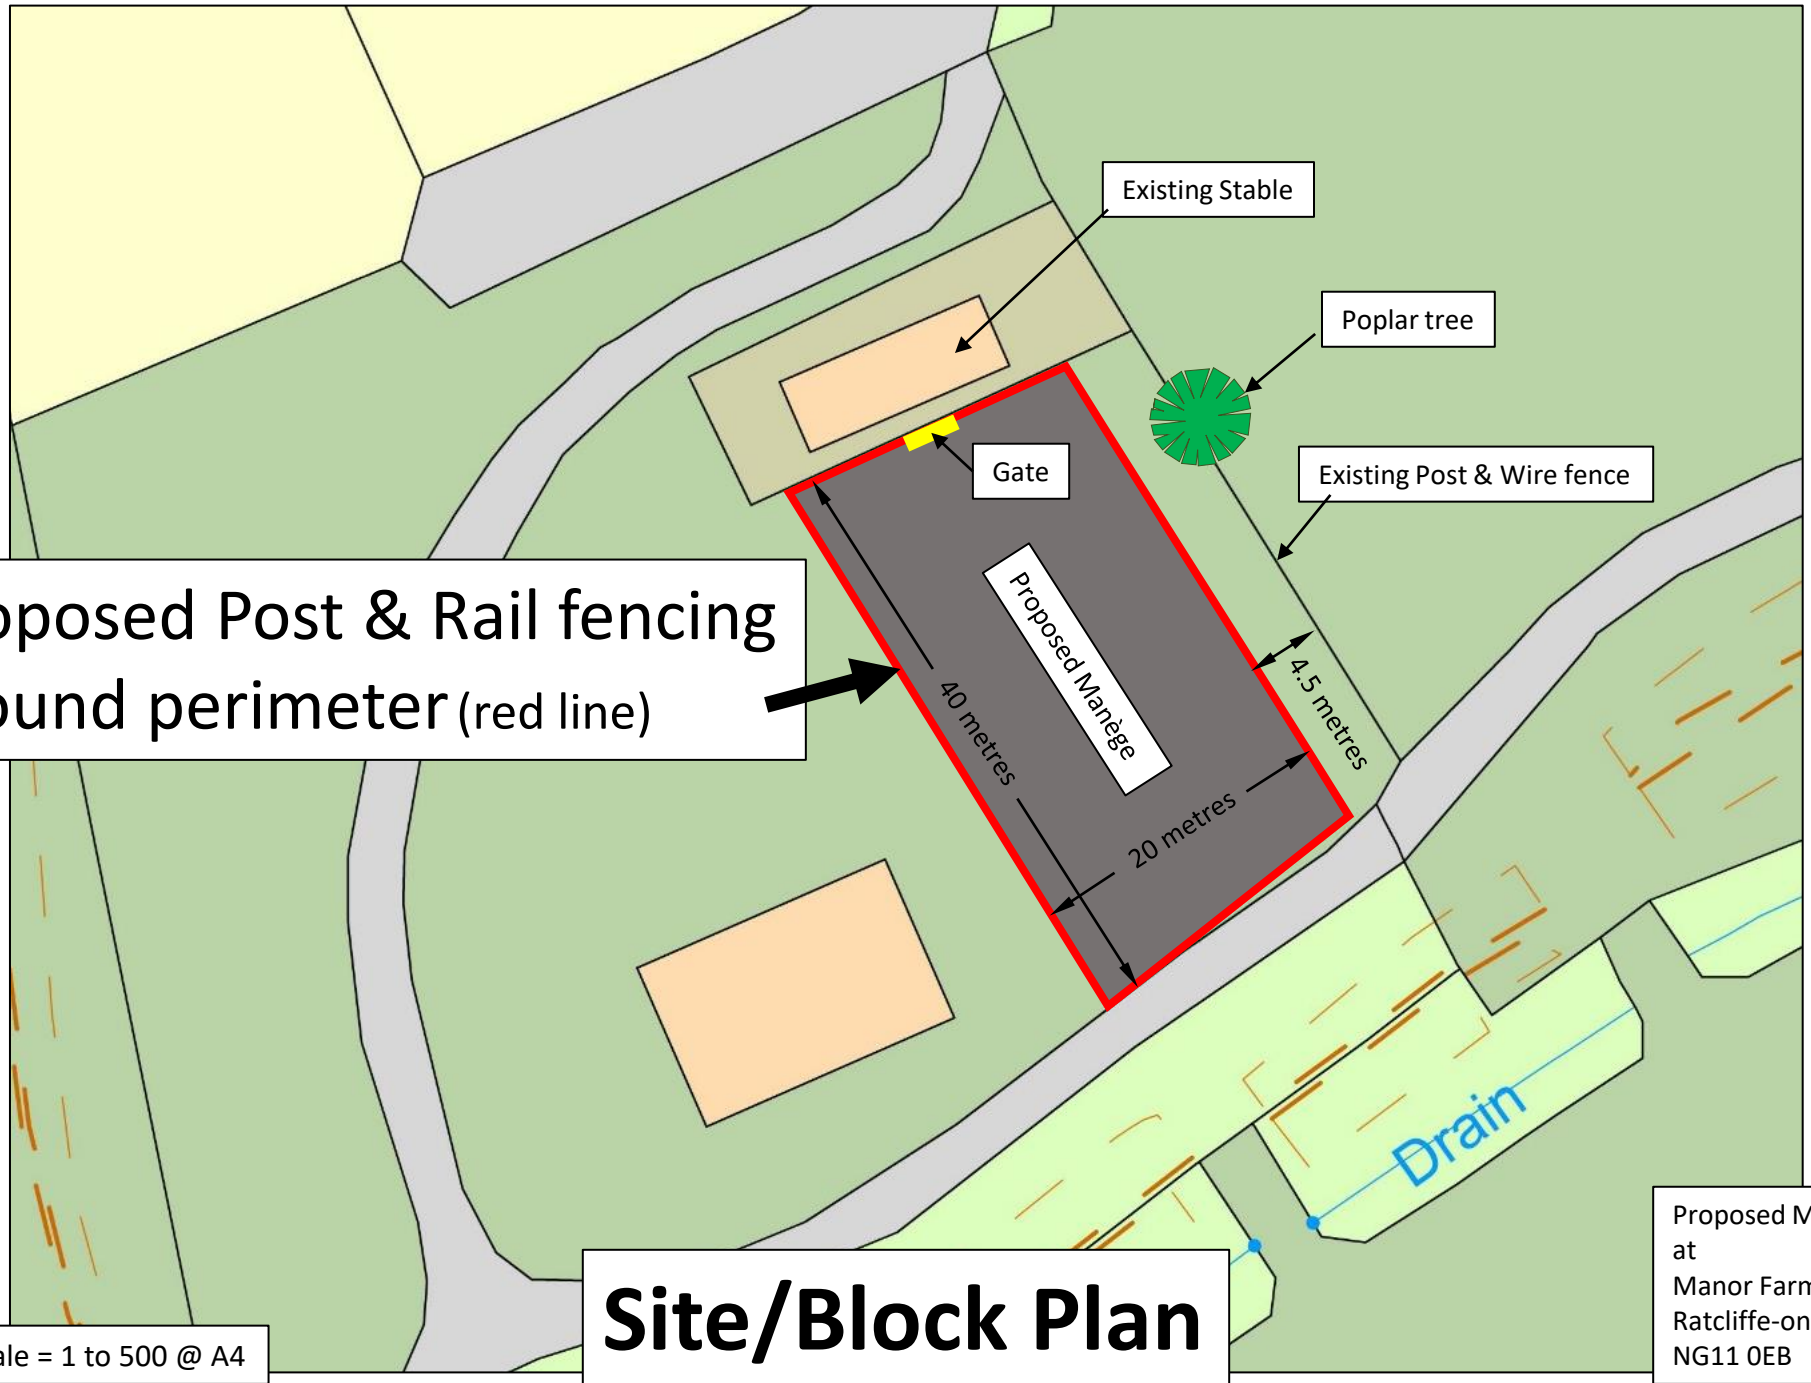

Proposed Post & Rail fencing
around perimeter (red line)

Site/Block Plan

Scale = 1 to 500 @ A4

Proposed Manège
at
Manor Farm
Ratcliffe-on-Soar
NG11 0EB