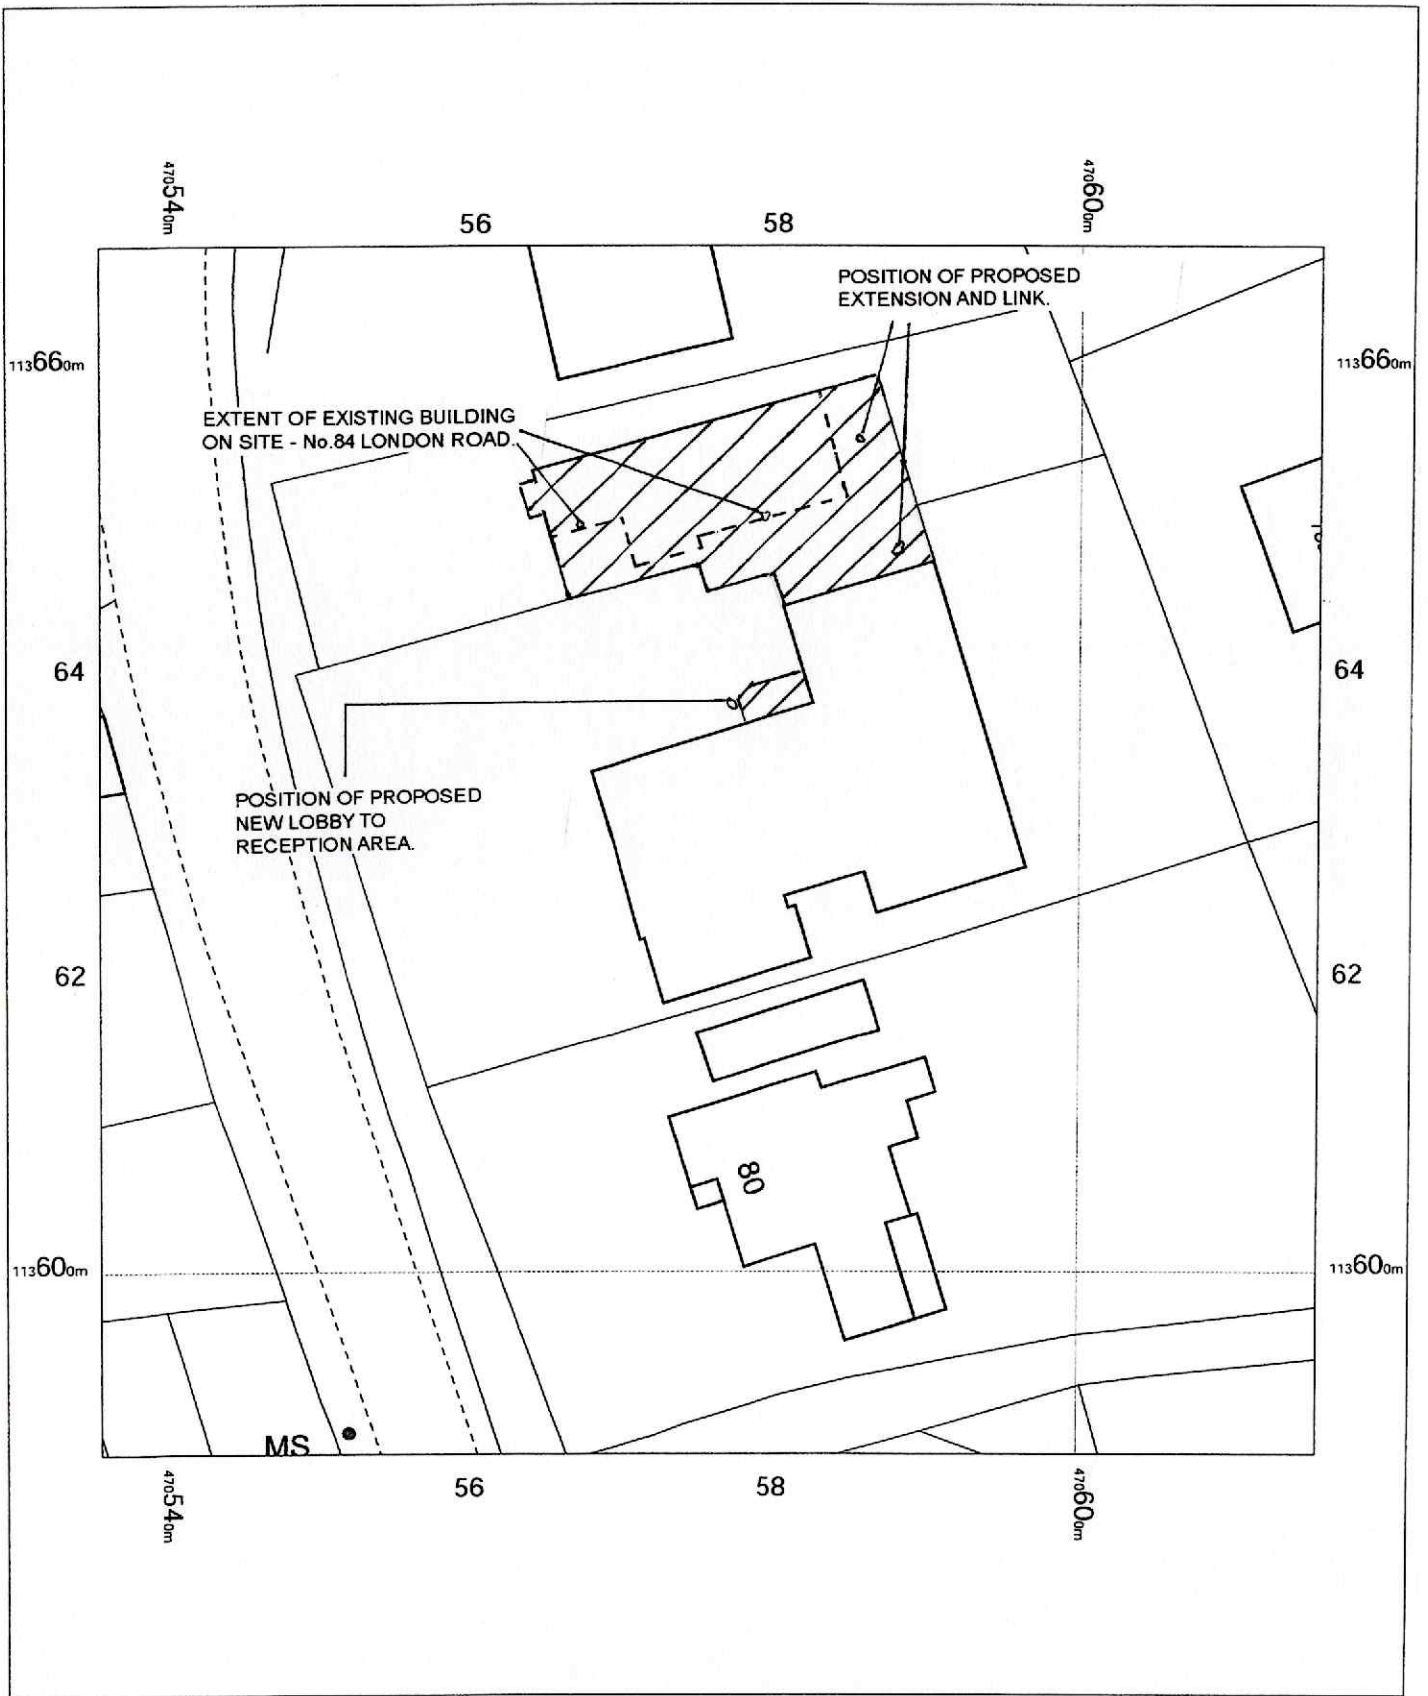

**Wisteria Lodge, Wisteria
 Rest Home 82 London
 Road, Horndean,
 Waterlooville, Hampshire,
 PO8 0BU**

OS MasterMap 1250/2500/10000 scale
 Wednesday, February 21, 2024, ID: LAT-01150559
www.latitudemaps.co.uk
 1:1250 scale print at A4, Centre: 470576 E, 113628 N
 ©Crown Copyright Ordnance Survey. Licence no.
 AC0000806982

Wisteria Lodge, Wisteria
Rest Home 82 London
Road, Horndean,
Waterlooville, Hampshire,
PO8 0BU

OS MasterMap 1250/2500/10000 scale
Wednesday, February 21, 2024, ID: LAT-01150558
www.latitudemaps.co.uk

1:500 scale print at A4, Centre: 470576 E, 113628 N