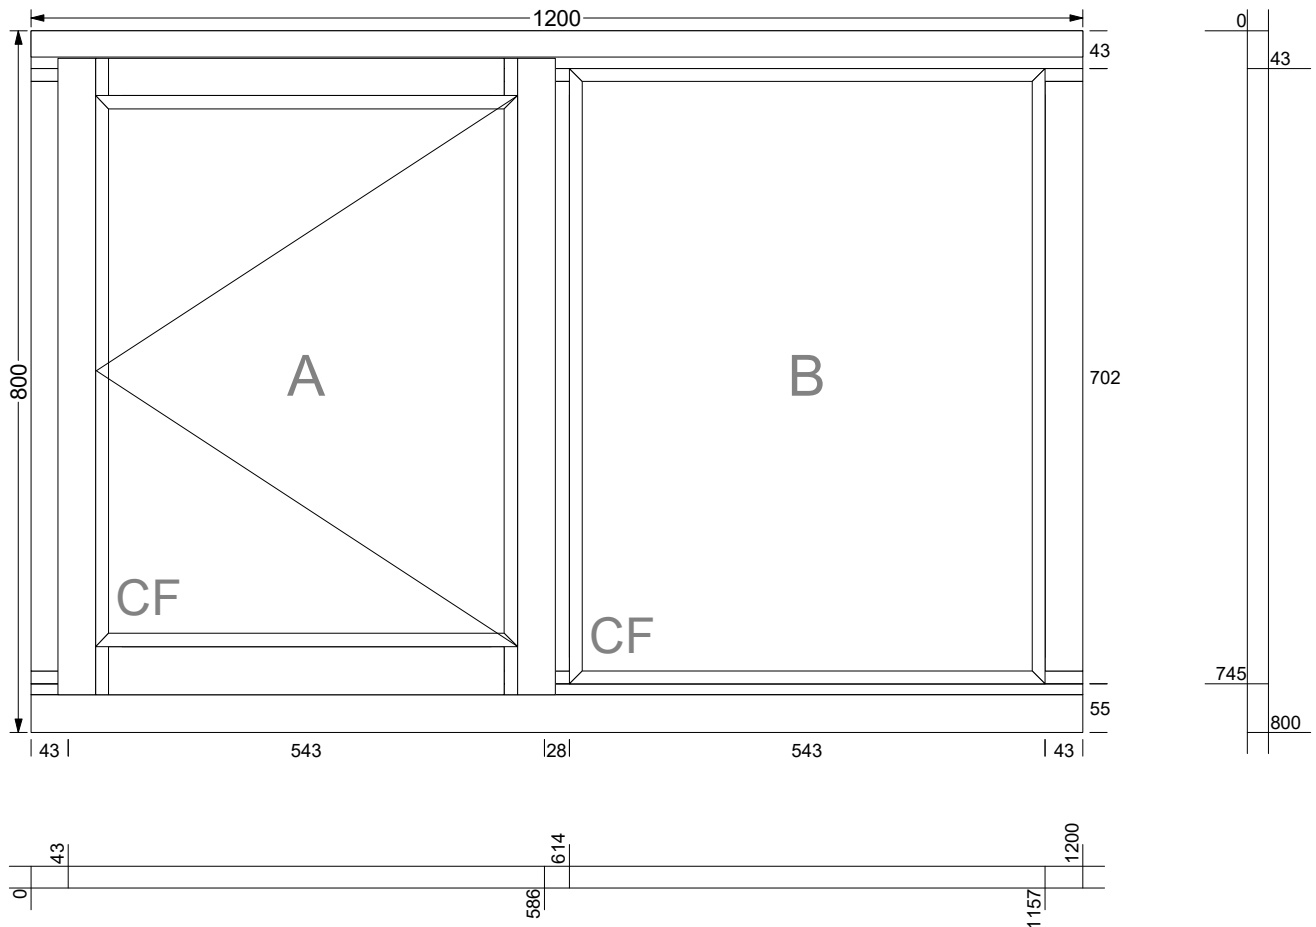

Client **Omega Home Style Ltd**

Job

1 X Window - 9 (Finished in a single colour, Leaded glass.)

Glass Key: CF Clear Float
 CT Clear Toughened
 OBF Obscured Float
 OBT Obscured Toughened

1 X Window - 10 (Finished in a single colour, Leaded glass.)

Glass Key: CF Clear Float
 CT Clear Toughened
 OBF Obscured Float
 OBT Obscured Toughened

1 X Window - 11 (Finished in a single colour, Leaded glass.)

Glass Key: CF Clear Float
 CT Clear Toughened
 OBF Obscured Float
 OBT Obscured Toughened