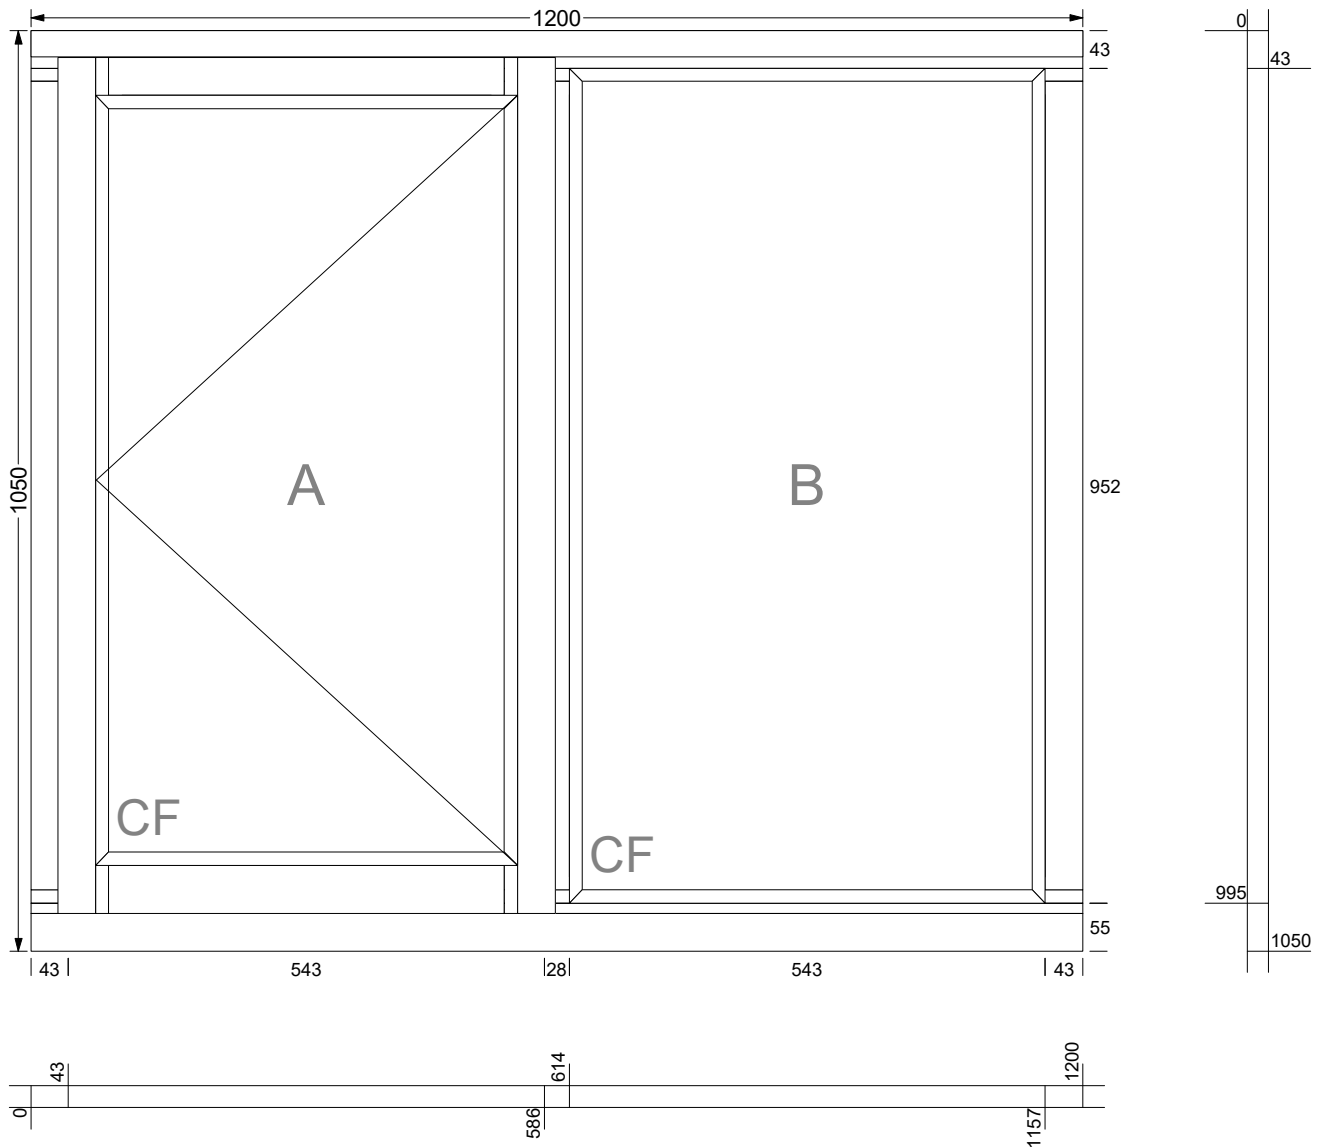

Client **Omega Home Style Ltd**

Job

1 X Window - 9 (Finished in a single colour, Leaded glass.)

Glass Key: CF Clear Float
 CT Clear Toughened
 OBF Obscured Float
 OBT Obscured Toughened

1 X Window - 10 (Finished in a single colour, Leaded glass.)

Glass Key: CF Clear Float
 CT Clear Toughened
 OBF Obscured Float
 OBT Obscured Toughened

1 X Window - 11 (Finished in a single colour, Leaded glass.)

Glass Key: CF Clear Float
 CT Clear Toughened
 OBF Obscured Float
 OBT Obscured Toughened