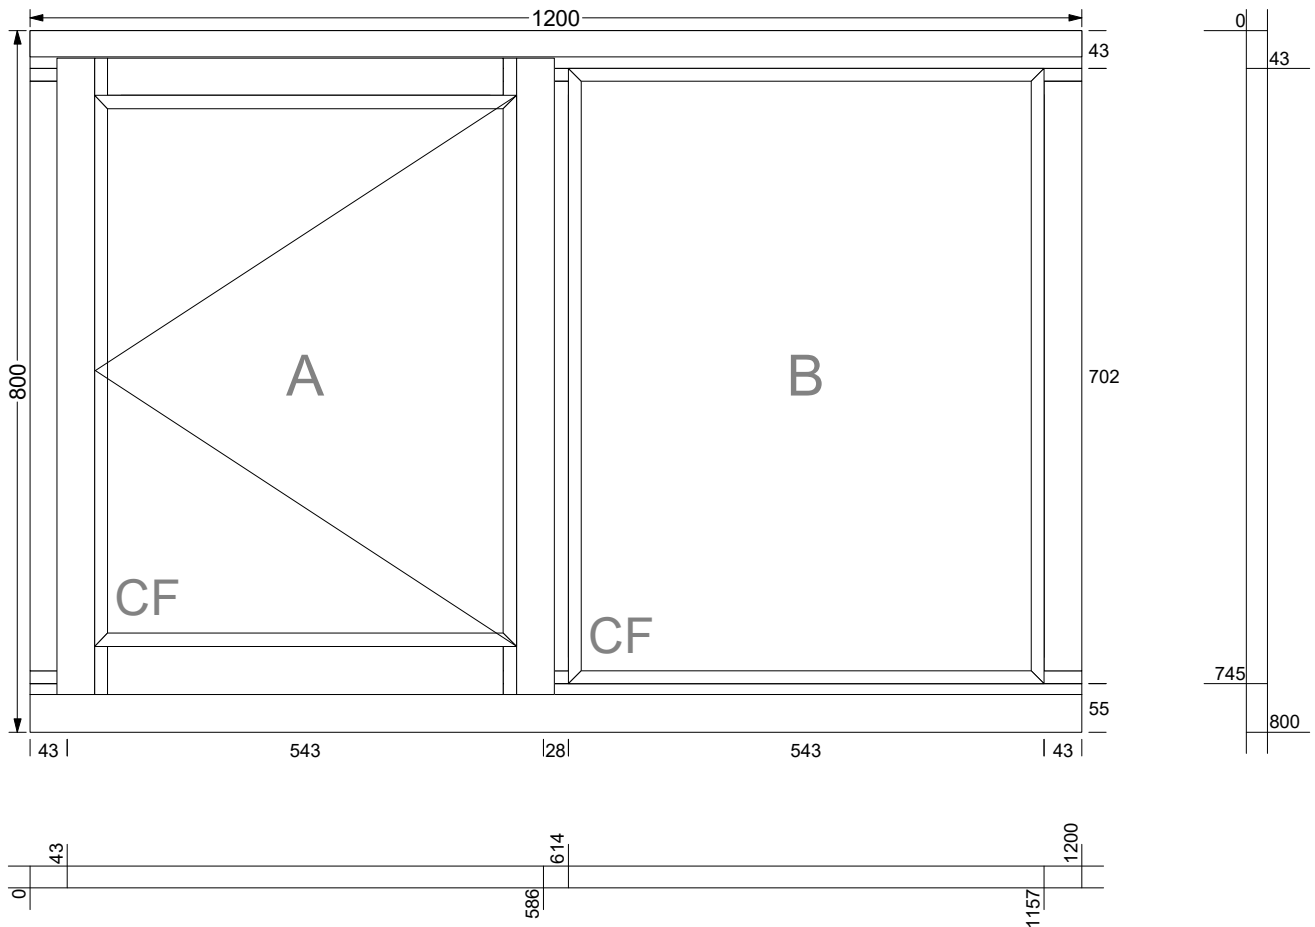

Client **Omega Home Style Ltd**

Job

1 X Window - 9 (Finished in a single colour, Leaded glass.)

Glass Key: CF Clear Float
 CT Clear Toughened
 OBF Obscured Float
 OBT Obscured Toughened

1 X Window - 10 (Finished in a single colour, Leaded glass.)

Glass Key: CF Clear Float
 CT Clear Toughened
 OBF Obscured Float
 OBT Obscured Toughened

1 X Window - 11 (Finished in a single colour, Leaded glass.)

Glass Key: CF Clear Float
 CT Clear Toughened
 OBF Obscured Float
 OBT Obscured Toughened