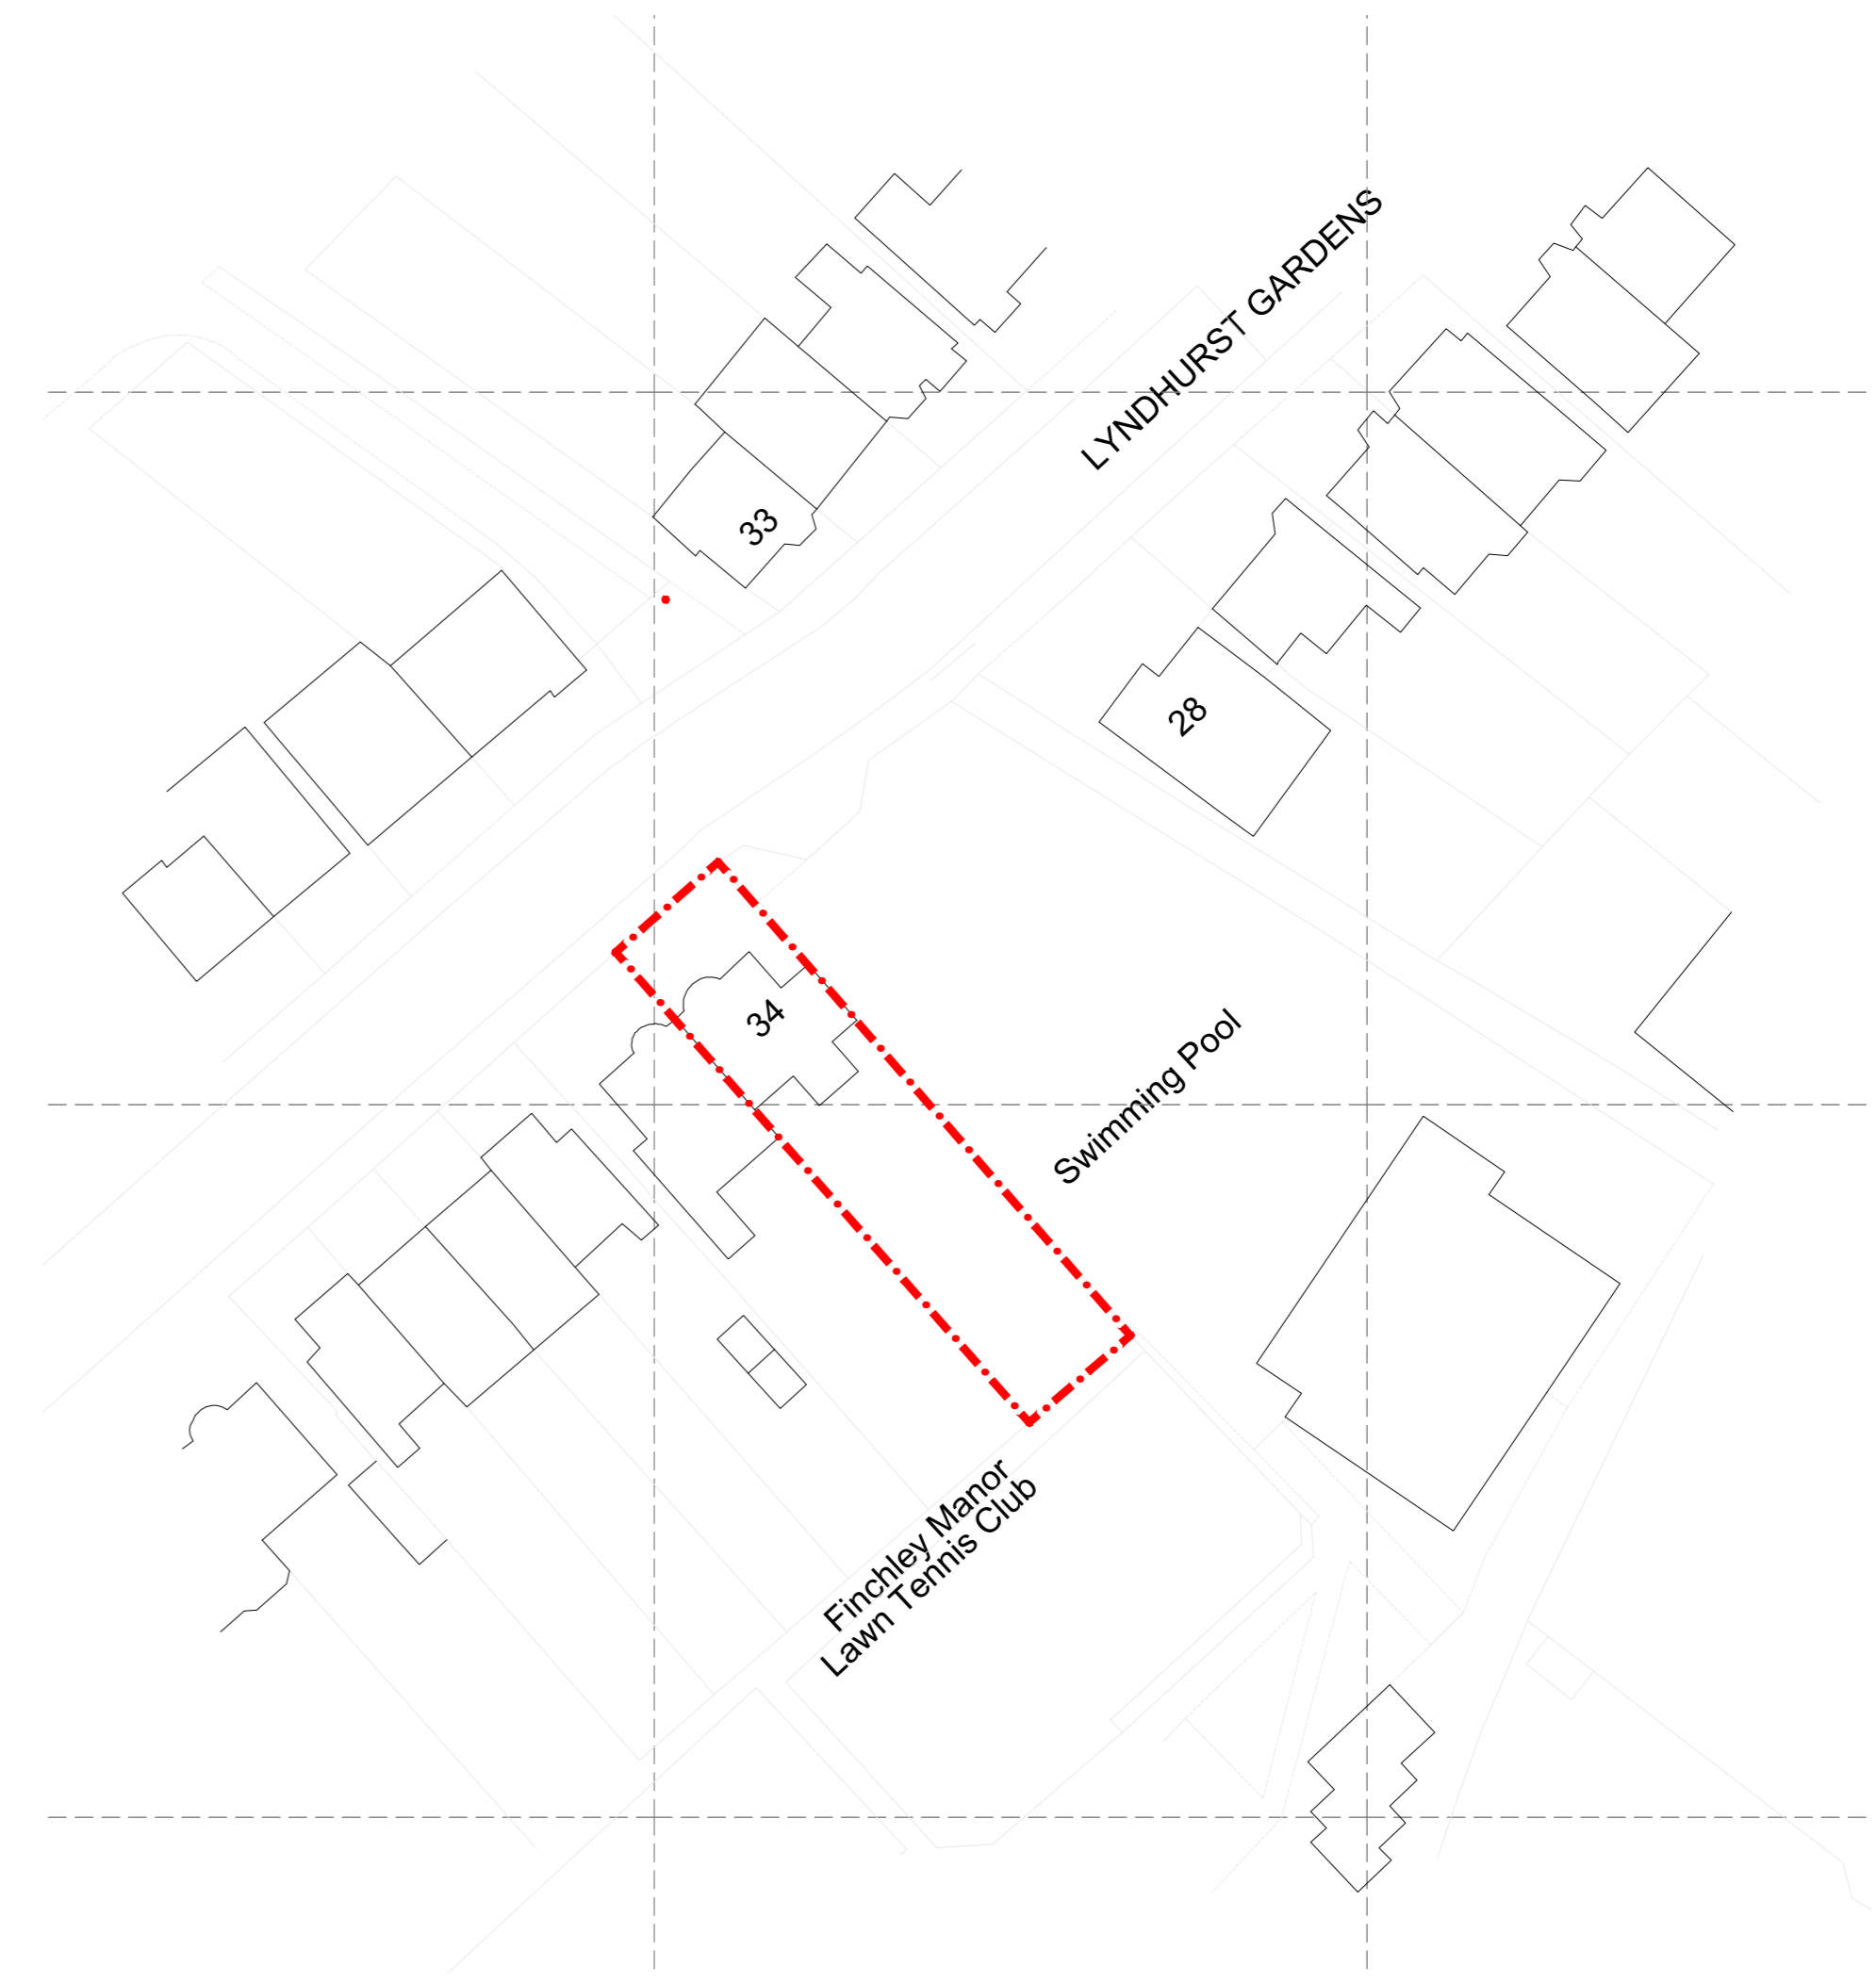

01
000 EXISTING SITE PLAN 1:200

02
000 EXISTING LOCATION PLAN 1:500

SAAWorkshop

Huckletree, Soho, London, W1F 0JL

Project Title	Drawing Number	Date	Drawn	Rev	Rev Date	Description	Rev	Rev Date	Description
34 LYNDHURST GARDENS	000	FEB 24	SA						
Drawing Title	Format	Scale	Checked						
EXISTING SITE LOCATION PLANS	A1 / A3	1:200 / 1:500	SA						
Project Reference	Revision	Status	Authorised						
013	A	PLANNING	SA						