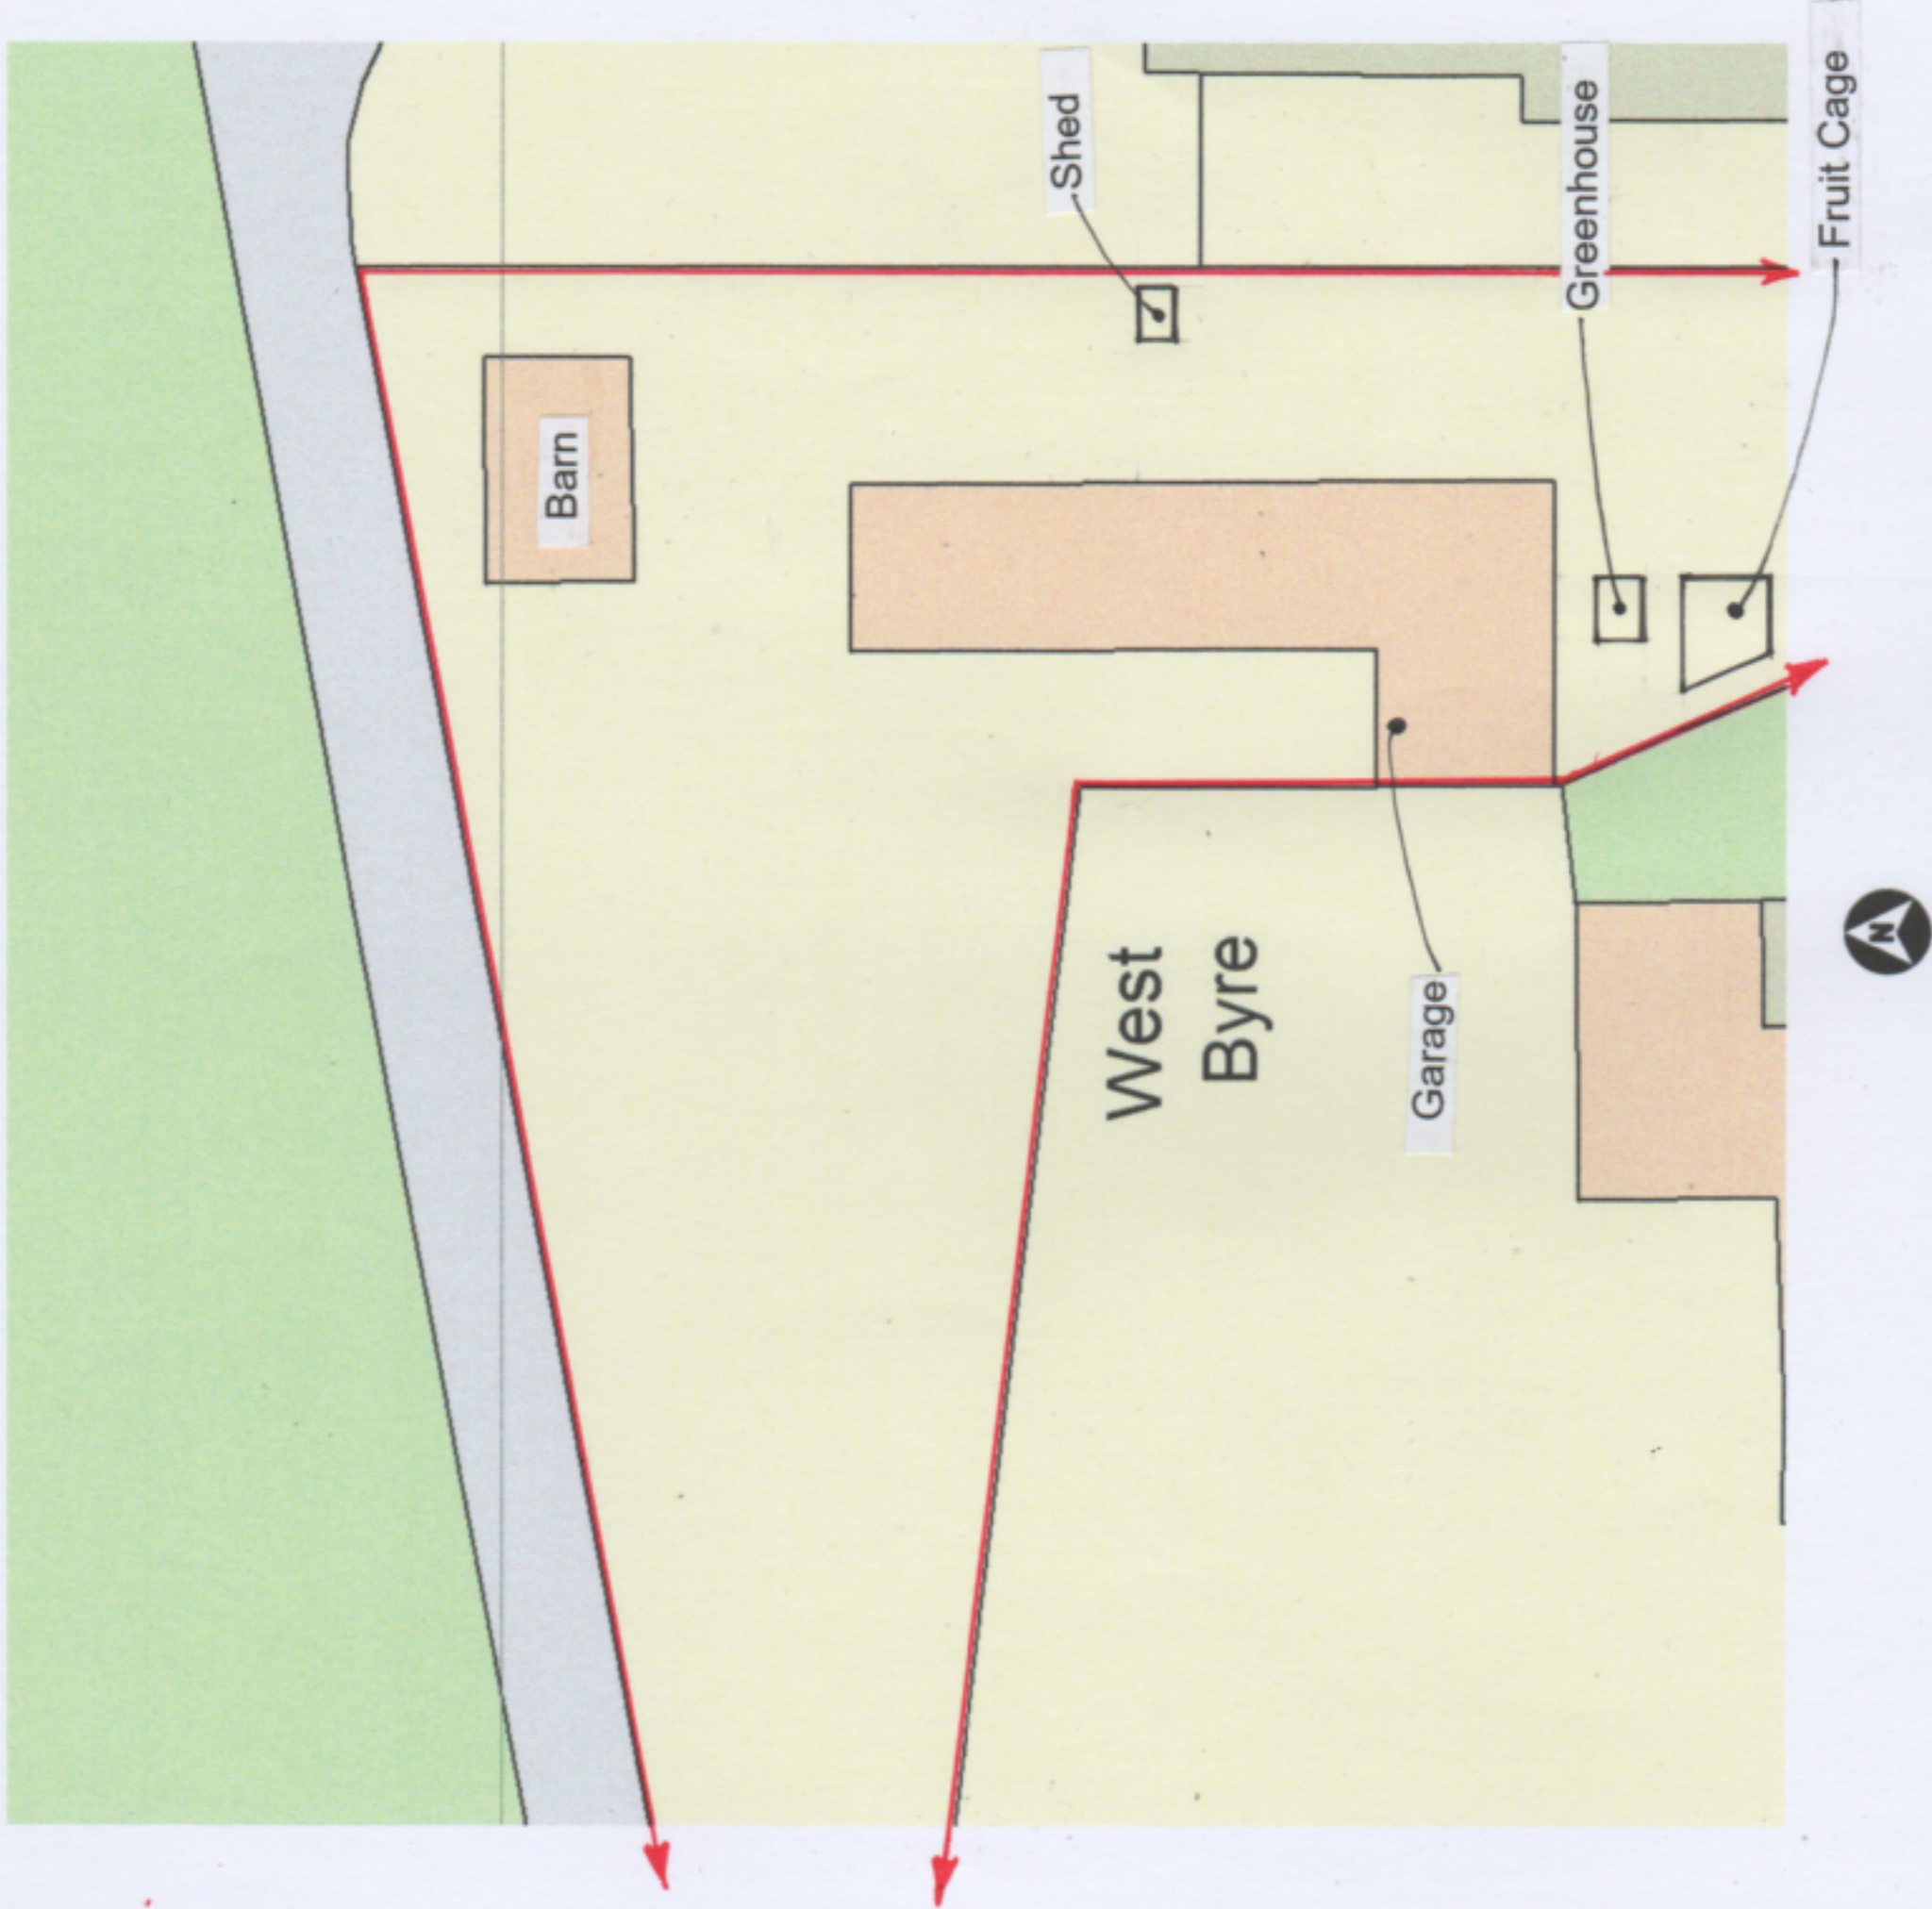

BLOCK/SITE PLAN
AREA 90m x 90m
SCALE 1:500 on A4
CENTRE COORDINATES: 399658, 513575

Supplied by Streetwise Maps Ltd

Li West Byre, Bowes, Barnard Castle

Alterations to windows, doors and garden structures
Existing Block Plan

Scale 1:500@A4. January 2024

Drawing No. 02/25/2023