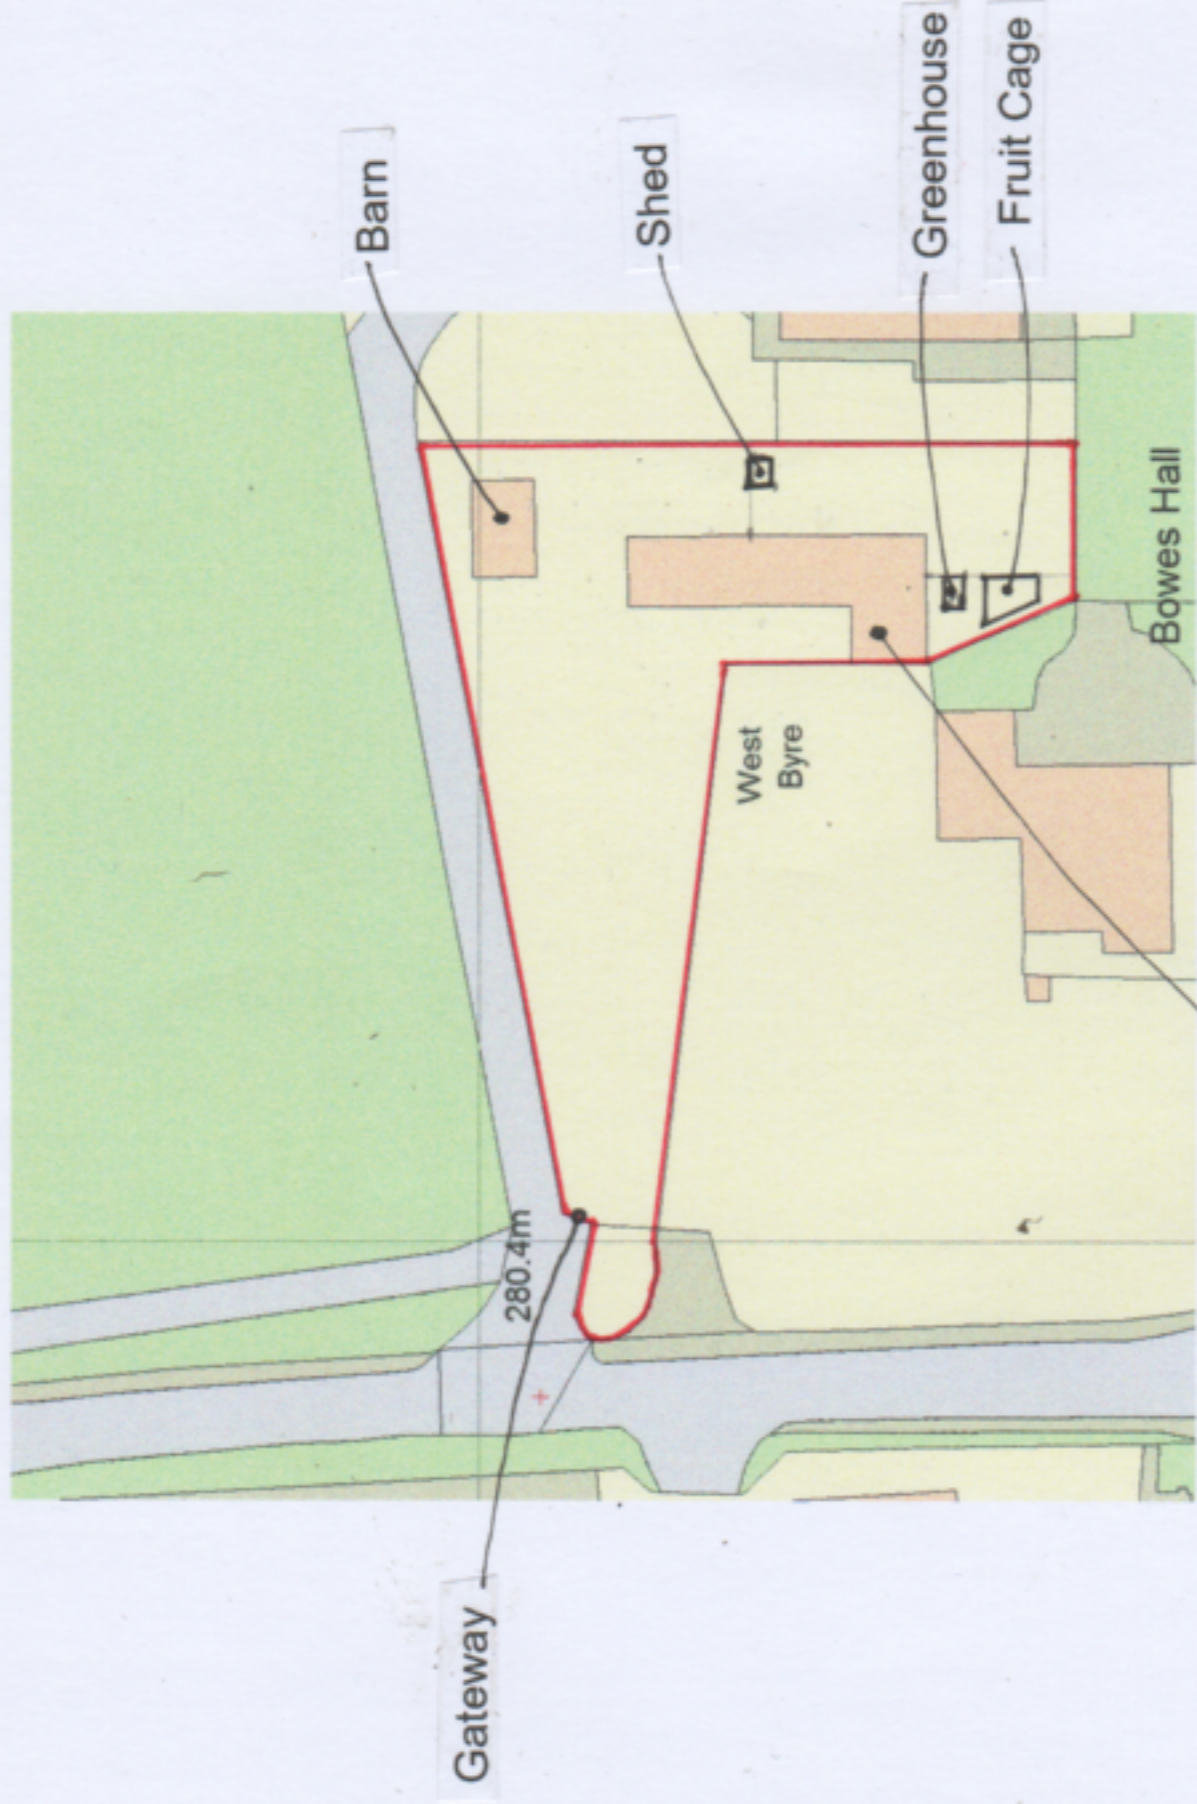

SITE LOCATION PLAN  
AREA 2 HA  
SCALE 1:1250 on A4  
CENTRE COORDINATES: 399646, 513574

Supplied by Streetwise Maps Ltd  
[www.streetwise.net](http://www.streetwise.net)  
Licence No: 100047474  
02/02/2024 09:36

West Byre, Bowes, Barnard Castle  
Alterations to windows, doors and garden structures  
OS Location Plan  
Scale 1:1250@A4. January 2024  
Drawing No. 01/25/2023