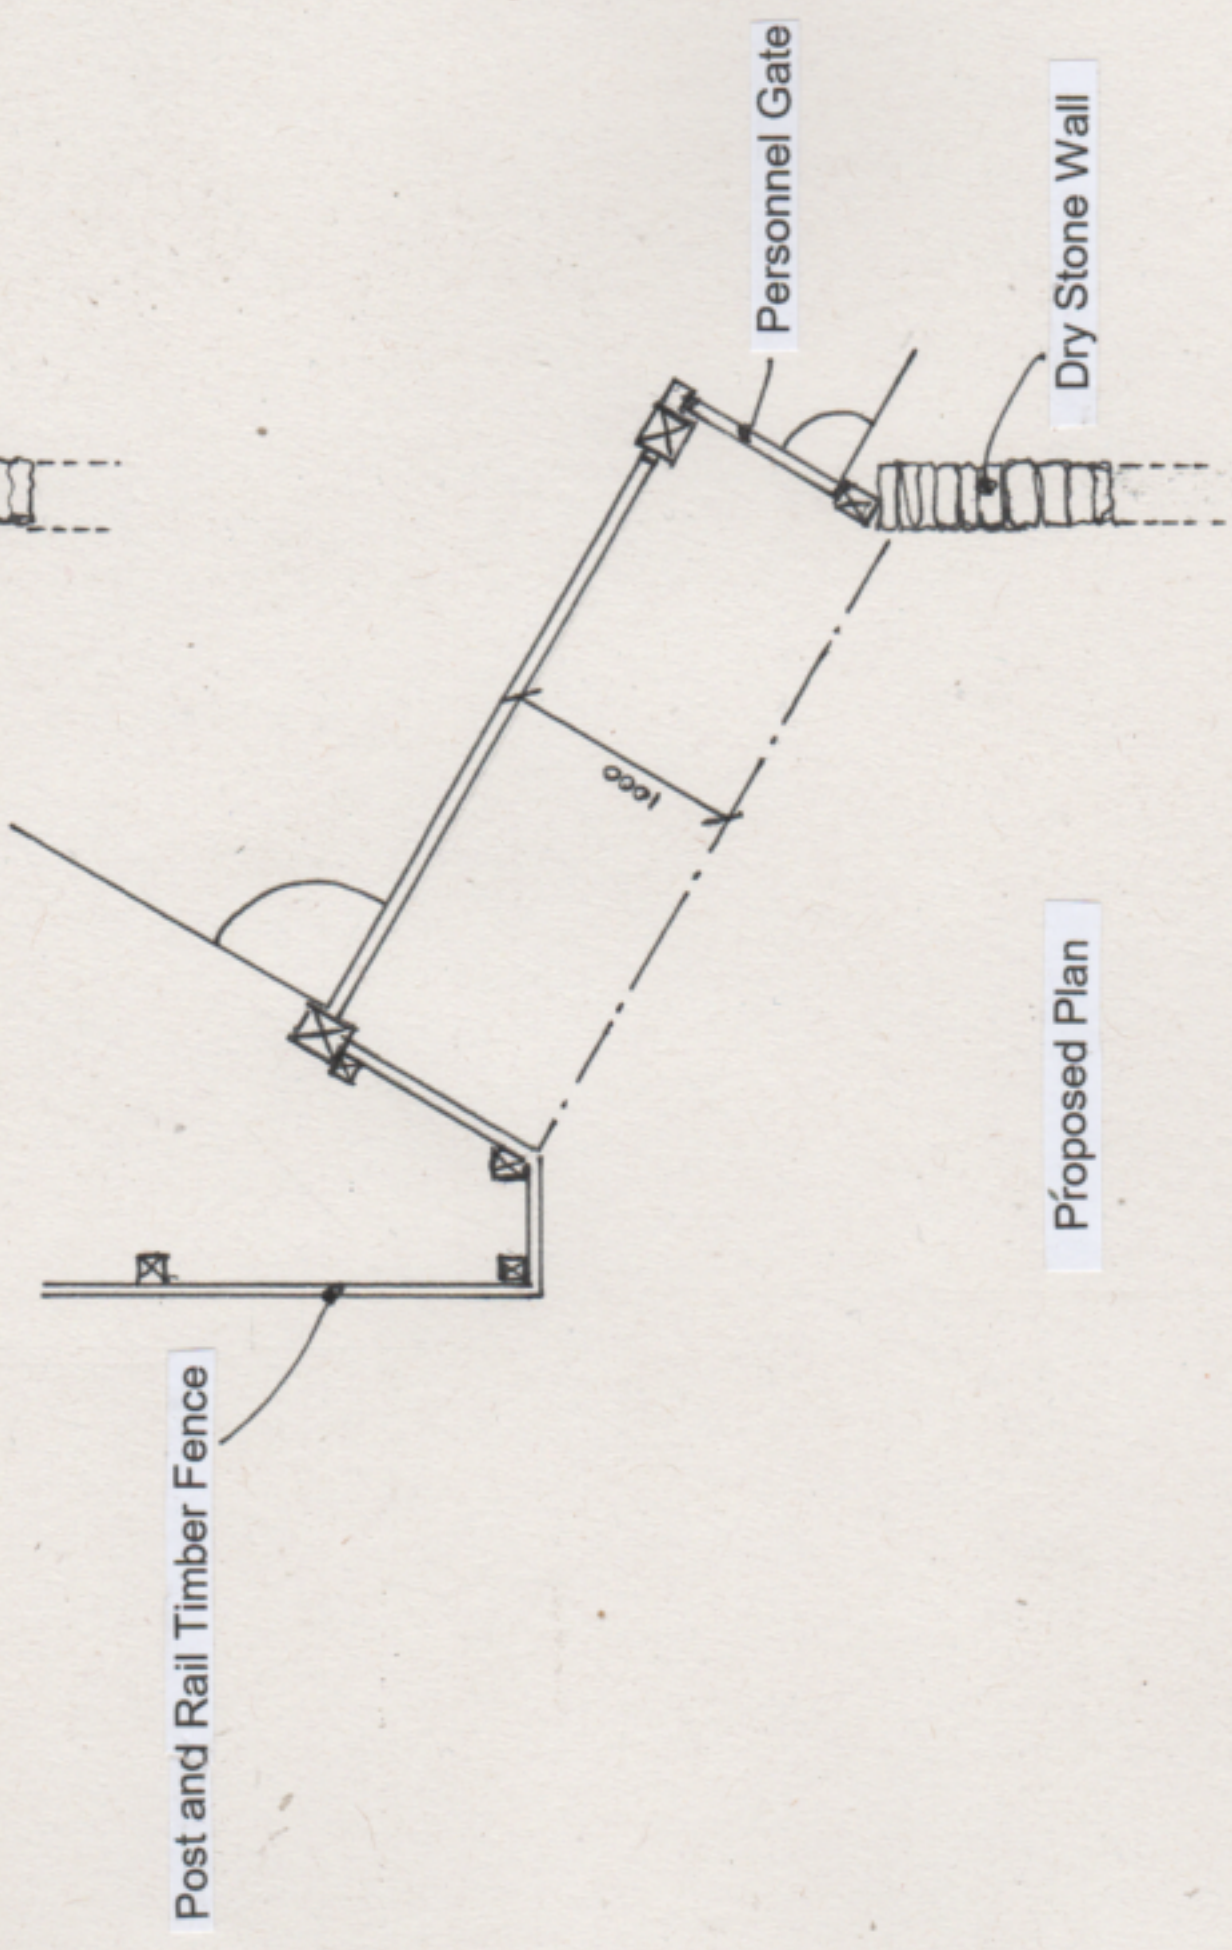

Elevation 1:20

Existing Gate

Existing Plan

Proposed Plan

West Byre, Bowes, Barnard Castle
 Alterations to windows, doors and garden structures
 Proposed Gate Details
 Scale 1:50 and 1:20 @A3. January 2024
 Drawing No. 08/25/2023