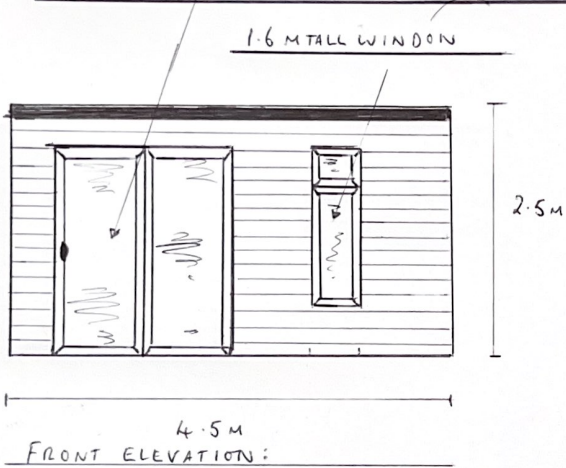

Mrs CLARE GOLDSMITH 4.5m WIDE X 3.0m DEEP HARDIPLANK ROOM SCALE 1:50

1.8m SLIDING DOORS: FRONT ELEVATION:

SIDE ELEVATION

HORIZONTAL HARDIPLANK CLADDING

GUTTERING

ADDRESS: OAKLEIGH IPSWICH SUFFOLK IP6 9AR