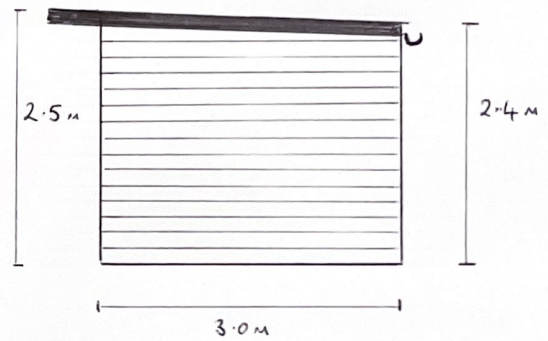

Mrs CLARE GOLDSMITH 4.5m WIDE X 3.0m DEEP HARDIPLANK ROOM SCALE 1:50

1.8m SLIDING DOORS: FRONT ELEVATION:

SIDE ELEVATION

HORIZONTAL HARDIPLANK CLADDING

GUTTERING

ADDRESS: OAKLEIGH IPSWICH SUFFOLK IP6 9AR